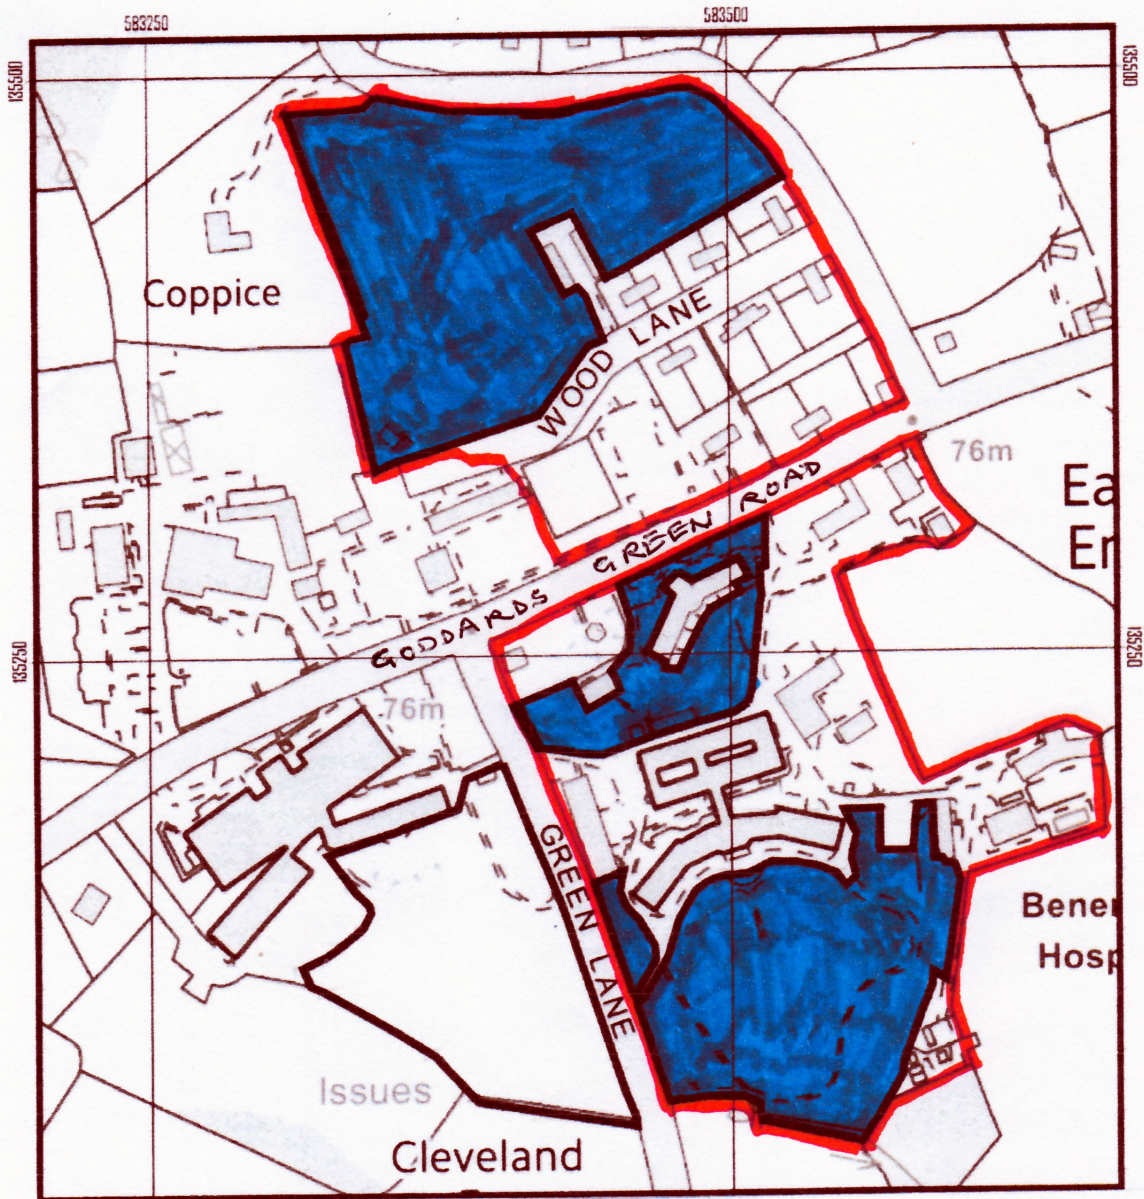

# KENT LOCAL WILDLIFE SITE

Site Ref No: **TW57**

Site: BENENDEN HOSPITAL GROUNDS

Map ref: TQ 834352

Red line indicates the boundary of hospital development sites  
Shaded blue areas are wildlife sites