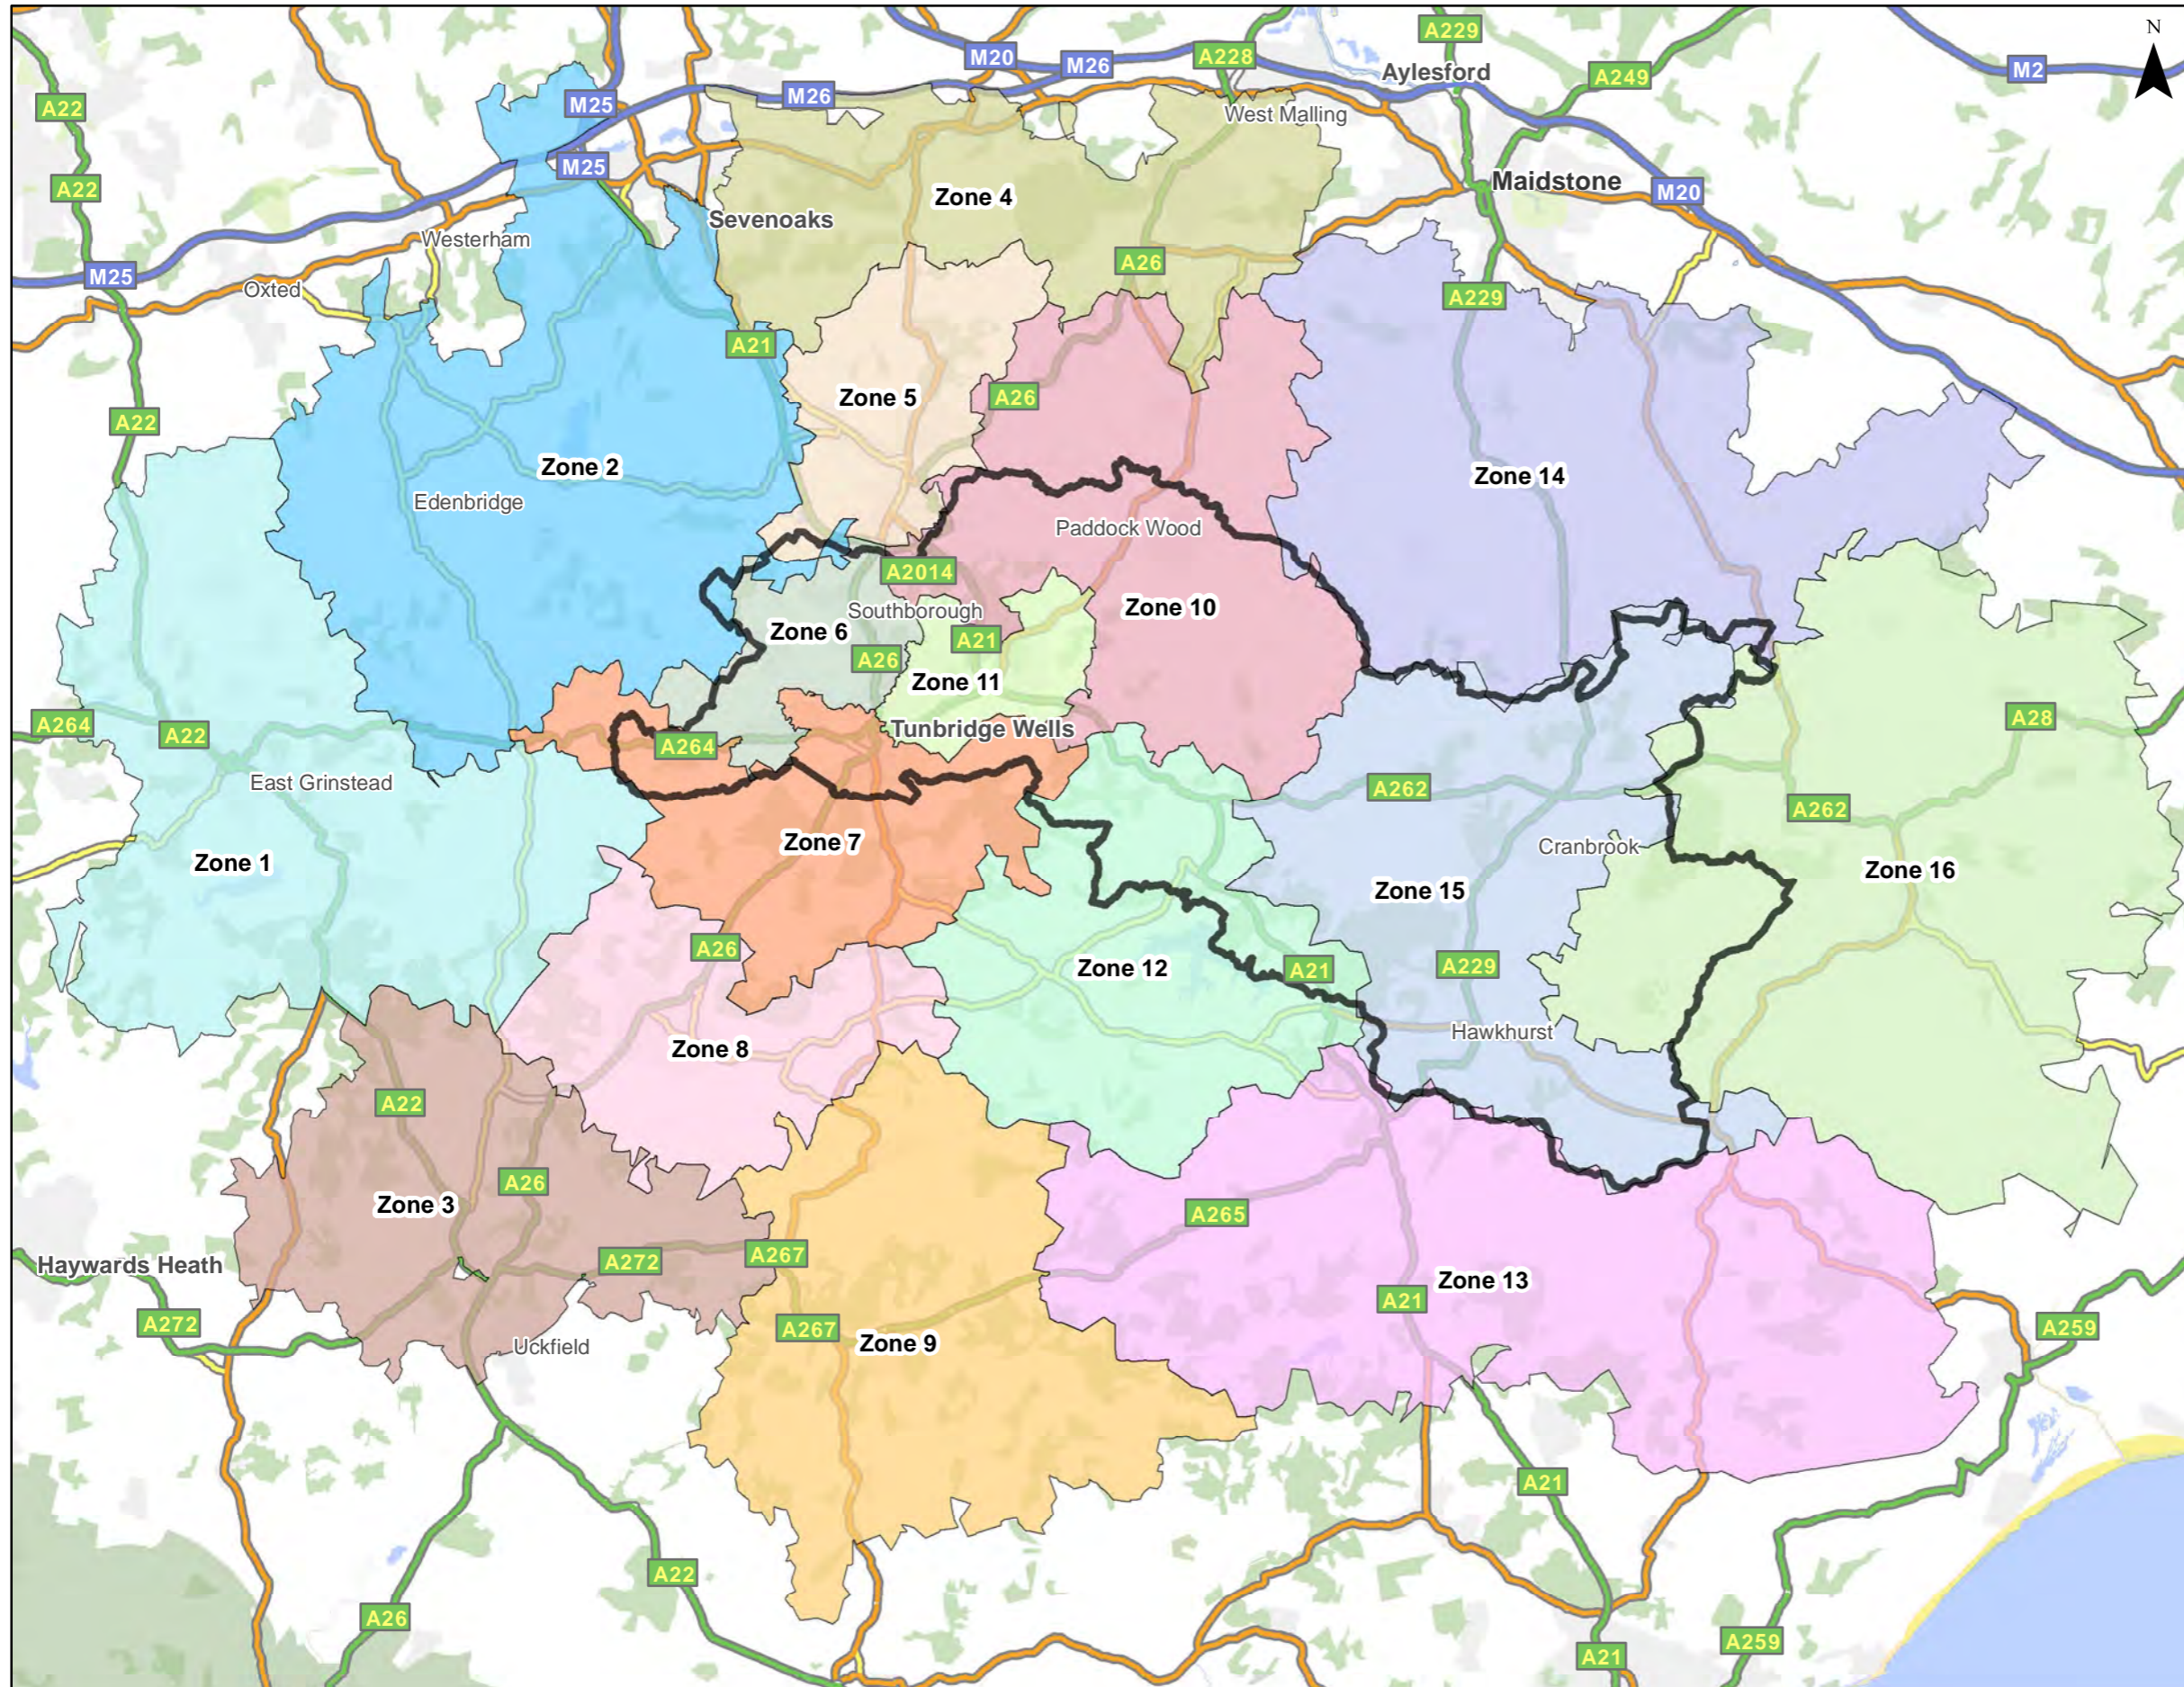

Appendix A

Study Area and Zones Plan

Tunbridge Wells Retail and Leisure Study 2016 Catchment Area

Legend

- Zone 1
- Zone 2
- Zone 3
- Zone 4
- Zone 5
- Zone 6
- Zone 7
- Zone 8
- Zone 9
- Zone 10
- Zone 11
- Zone 12
- Zone 13
- Zone 14
- Zone 15
- Zone 16
- Tunbridge Wells Borough

0 3.75 7.5 15 Miles

Appendix B

Experian GOAD Plans

Legend

- Convenience
- Comparison
- Leisure Service
- Financial and Business Services
- Retail Service
- Vacant
- Other
- Non Retail

Legend

- Leisure Service
- Vacant
- Non Retail

25 metres

Legend	
	Convenience
	Comparison
	Leisure Service
	Financial and Business Services
	Retail Service
	Vacant
	Other
	Non Retail