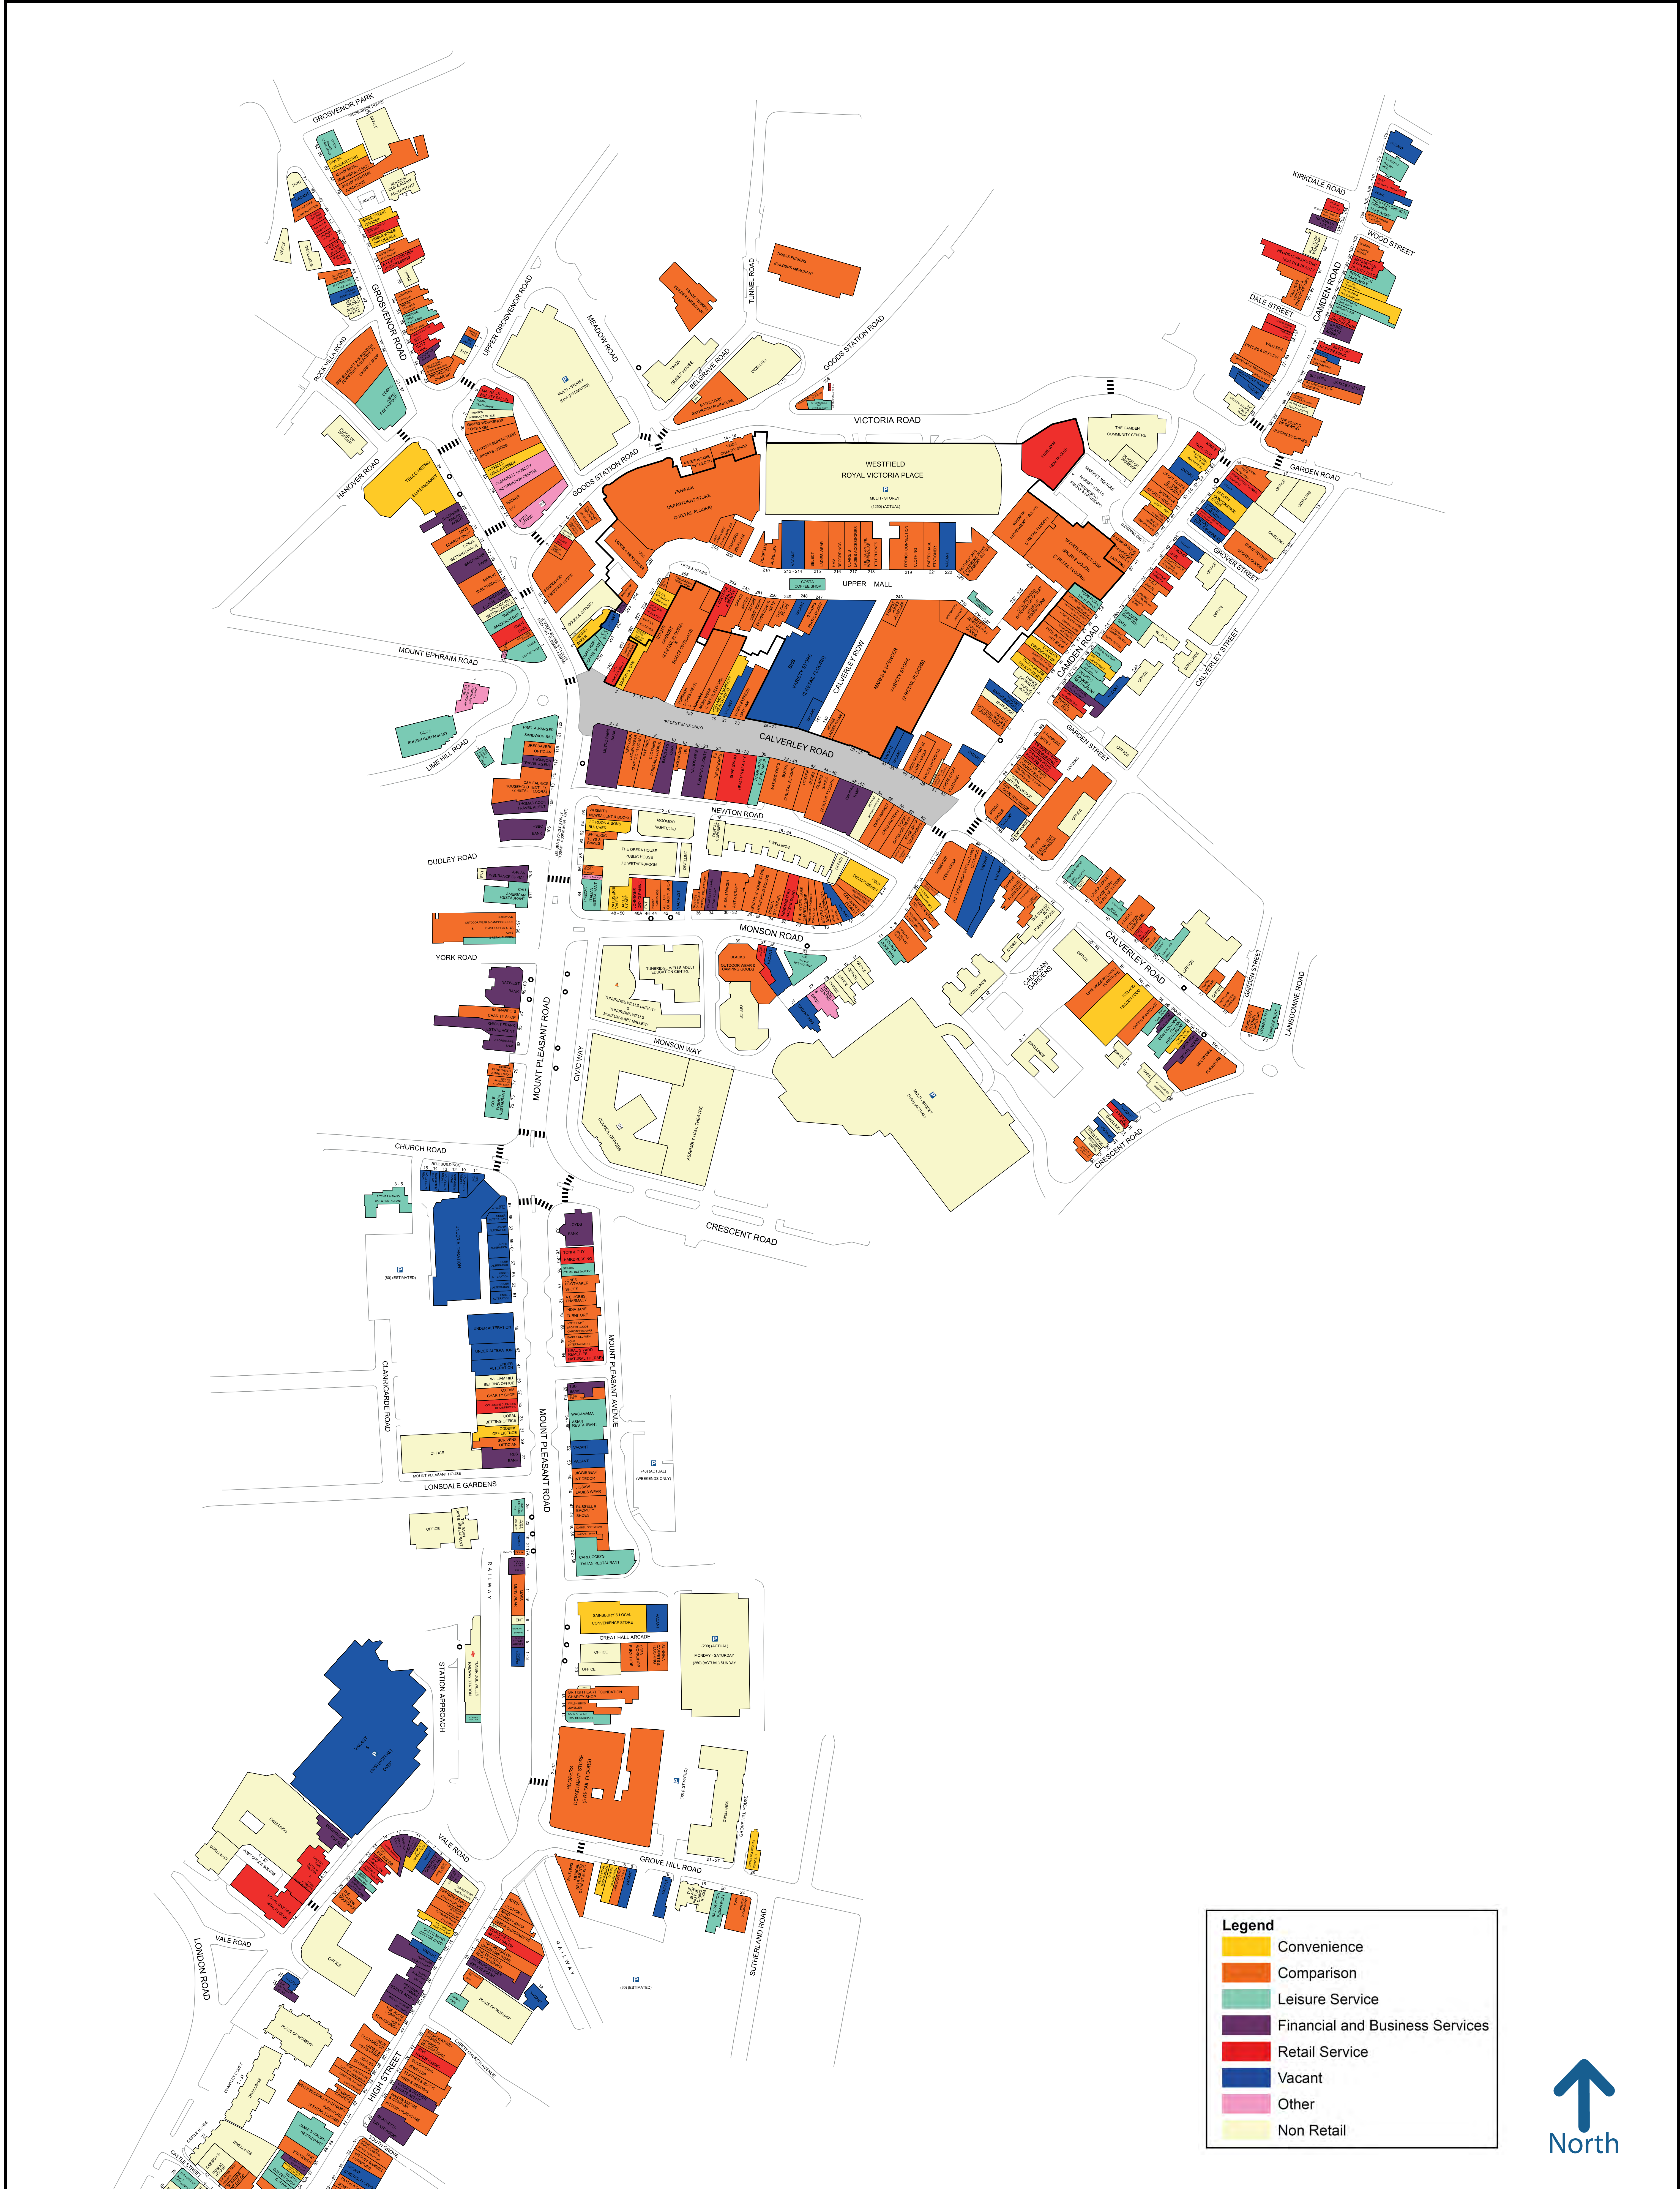

Appendix A

Study Area and Zones Plan

Tunbridge Wells Retail and Leisure Study 2016 Catchment Area

Legend

- Zone 1
- Zone 2
- Zone 3
- Zone 4
- Zone 5
- Zone 6
- Zone 7
- Zone 8
- Zone 9
- Zone 10
- Zone 11
- Zone 12
- Zone 13
- Zone 14
- Zone 15
- Zone 16
- Tunbridge Wells Borough

0 3.75 7.5 15 Miles

Appendix B

Experian GOAD Plans

Legend

- Convenience
- Comparison
- Leisure Service
- Financial and Business Services
- Retail Service
- Vacant
- Other
- Non Retail

Legend

- Leisure Service
- Vacant
- Non Retail

25 metres

Legend	
	Convenience
	Comparison
	Leisure Service
	Financial and Business Services
	Retail Service
	Vacant
	Other
	Non Retail