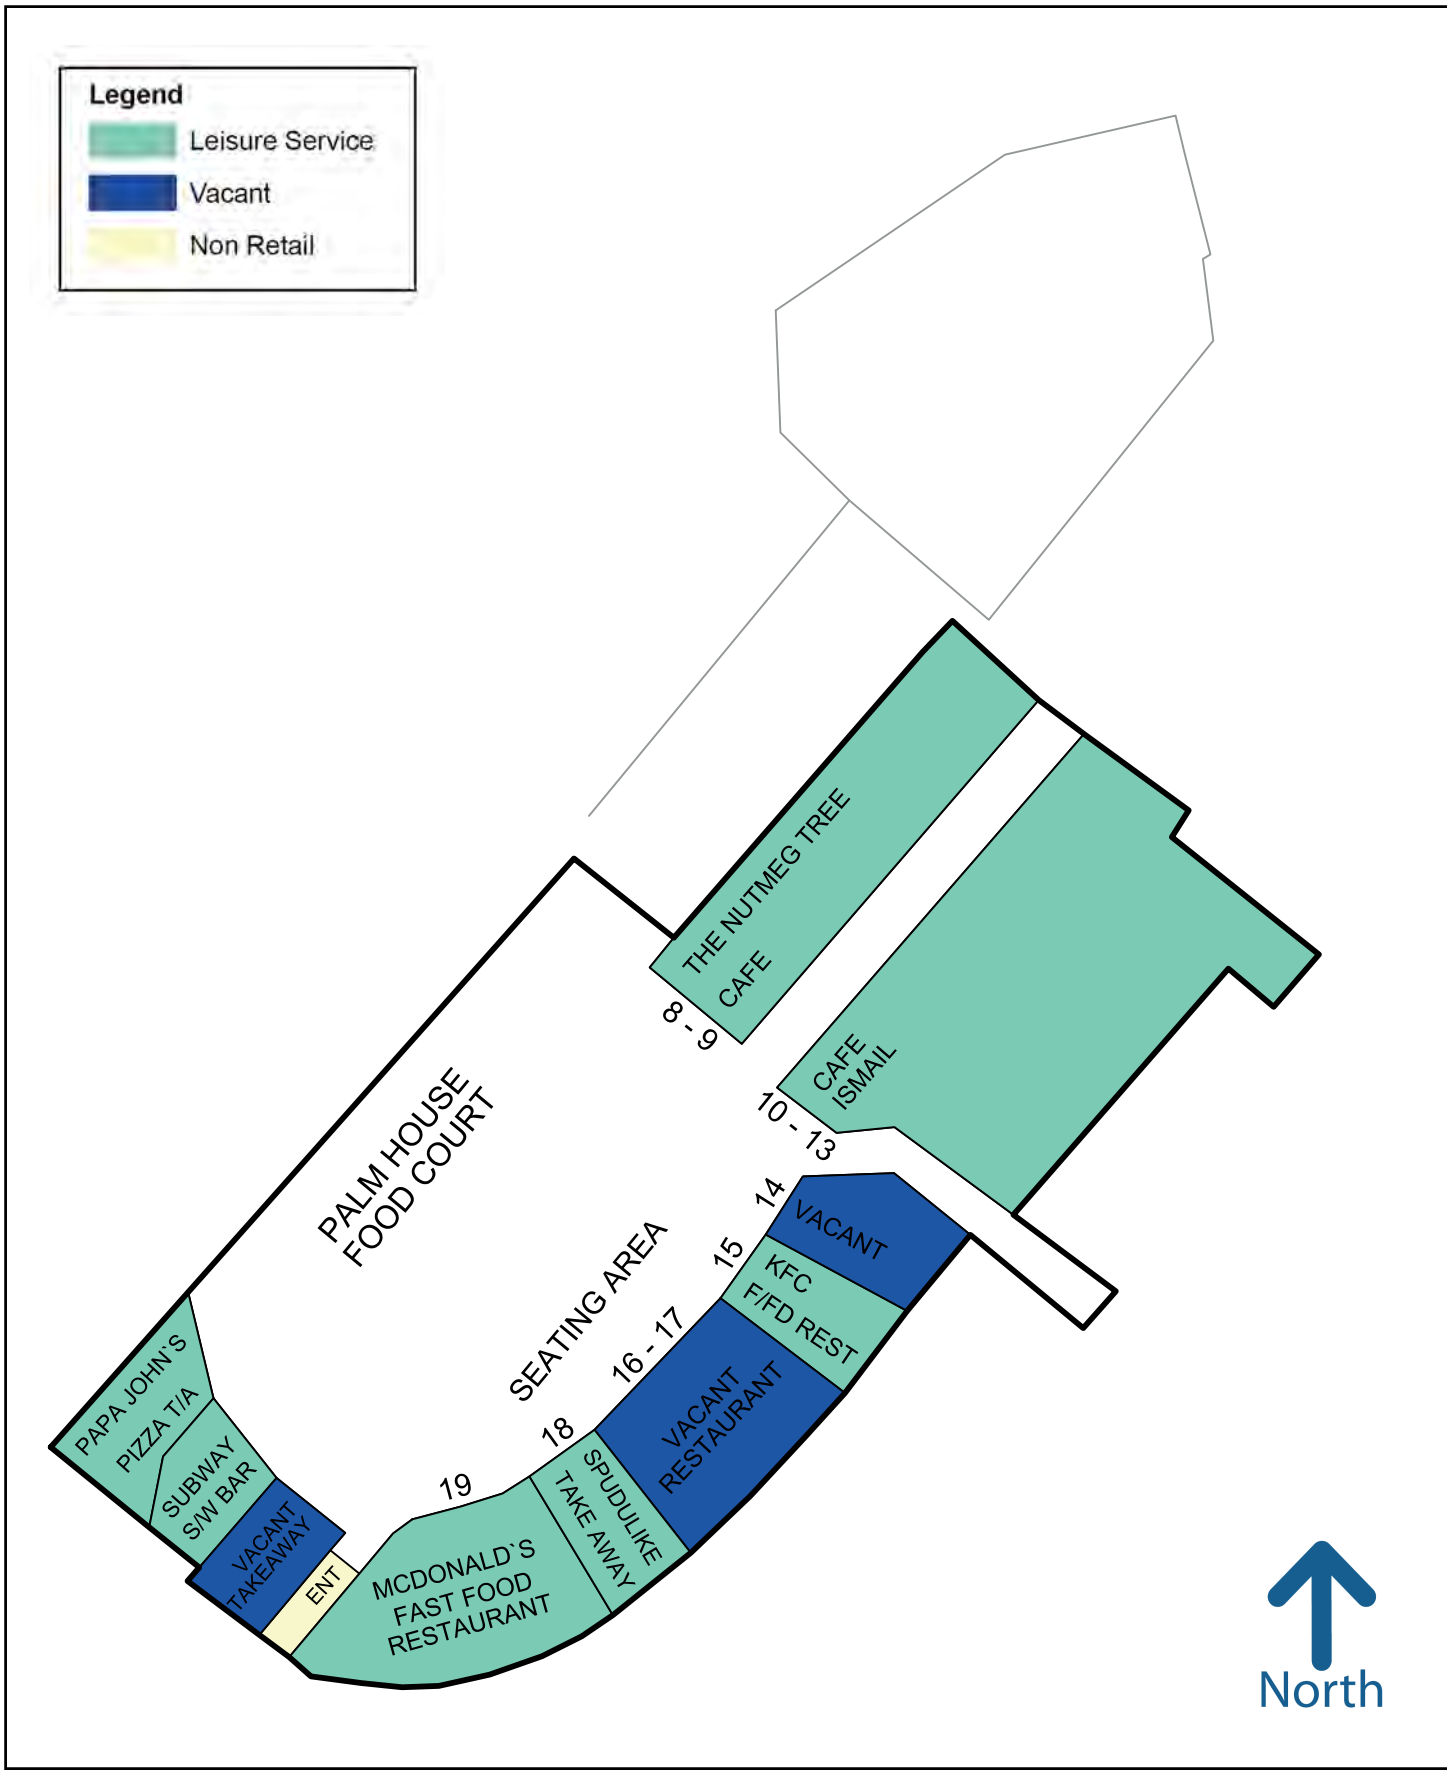

Appendix A

Study Area and Zones Plan

Tunbridge Wells Retail and Leisure Study 2016 Catchment Area

Legend

- Zone 1
- Zone 2
- Zone 3
- Zone 4
- Zone 5
- Zone 6
- Zone 7
- Zone 8
- Zone 9
- Zone 10
- Zone 11
- Zone 12
- Zone 13
- Zone 14
- Zone 15
- Zone 16
- Tunbridge Wells Borough

0 3.75 7.5 15 Miles

Appendix B

Experian GOAD Plans

Legend

- Convenience
- Comparison
- Leisure Service
- Financial and Business Services
- Retail Service
- Vacant
- Other
- Non Retail

Legend

- Leisure Service
- Vacant
- Non Retail

25 metres

Legend	
	Convenience
	Comparison
	Leisure Service
	Financial and Business Services
	Retail Service
	Vacant
	Other
	Non Retail