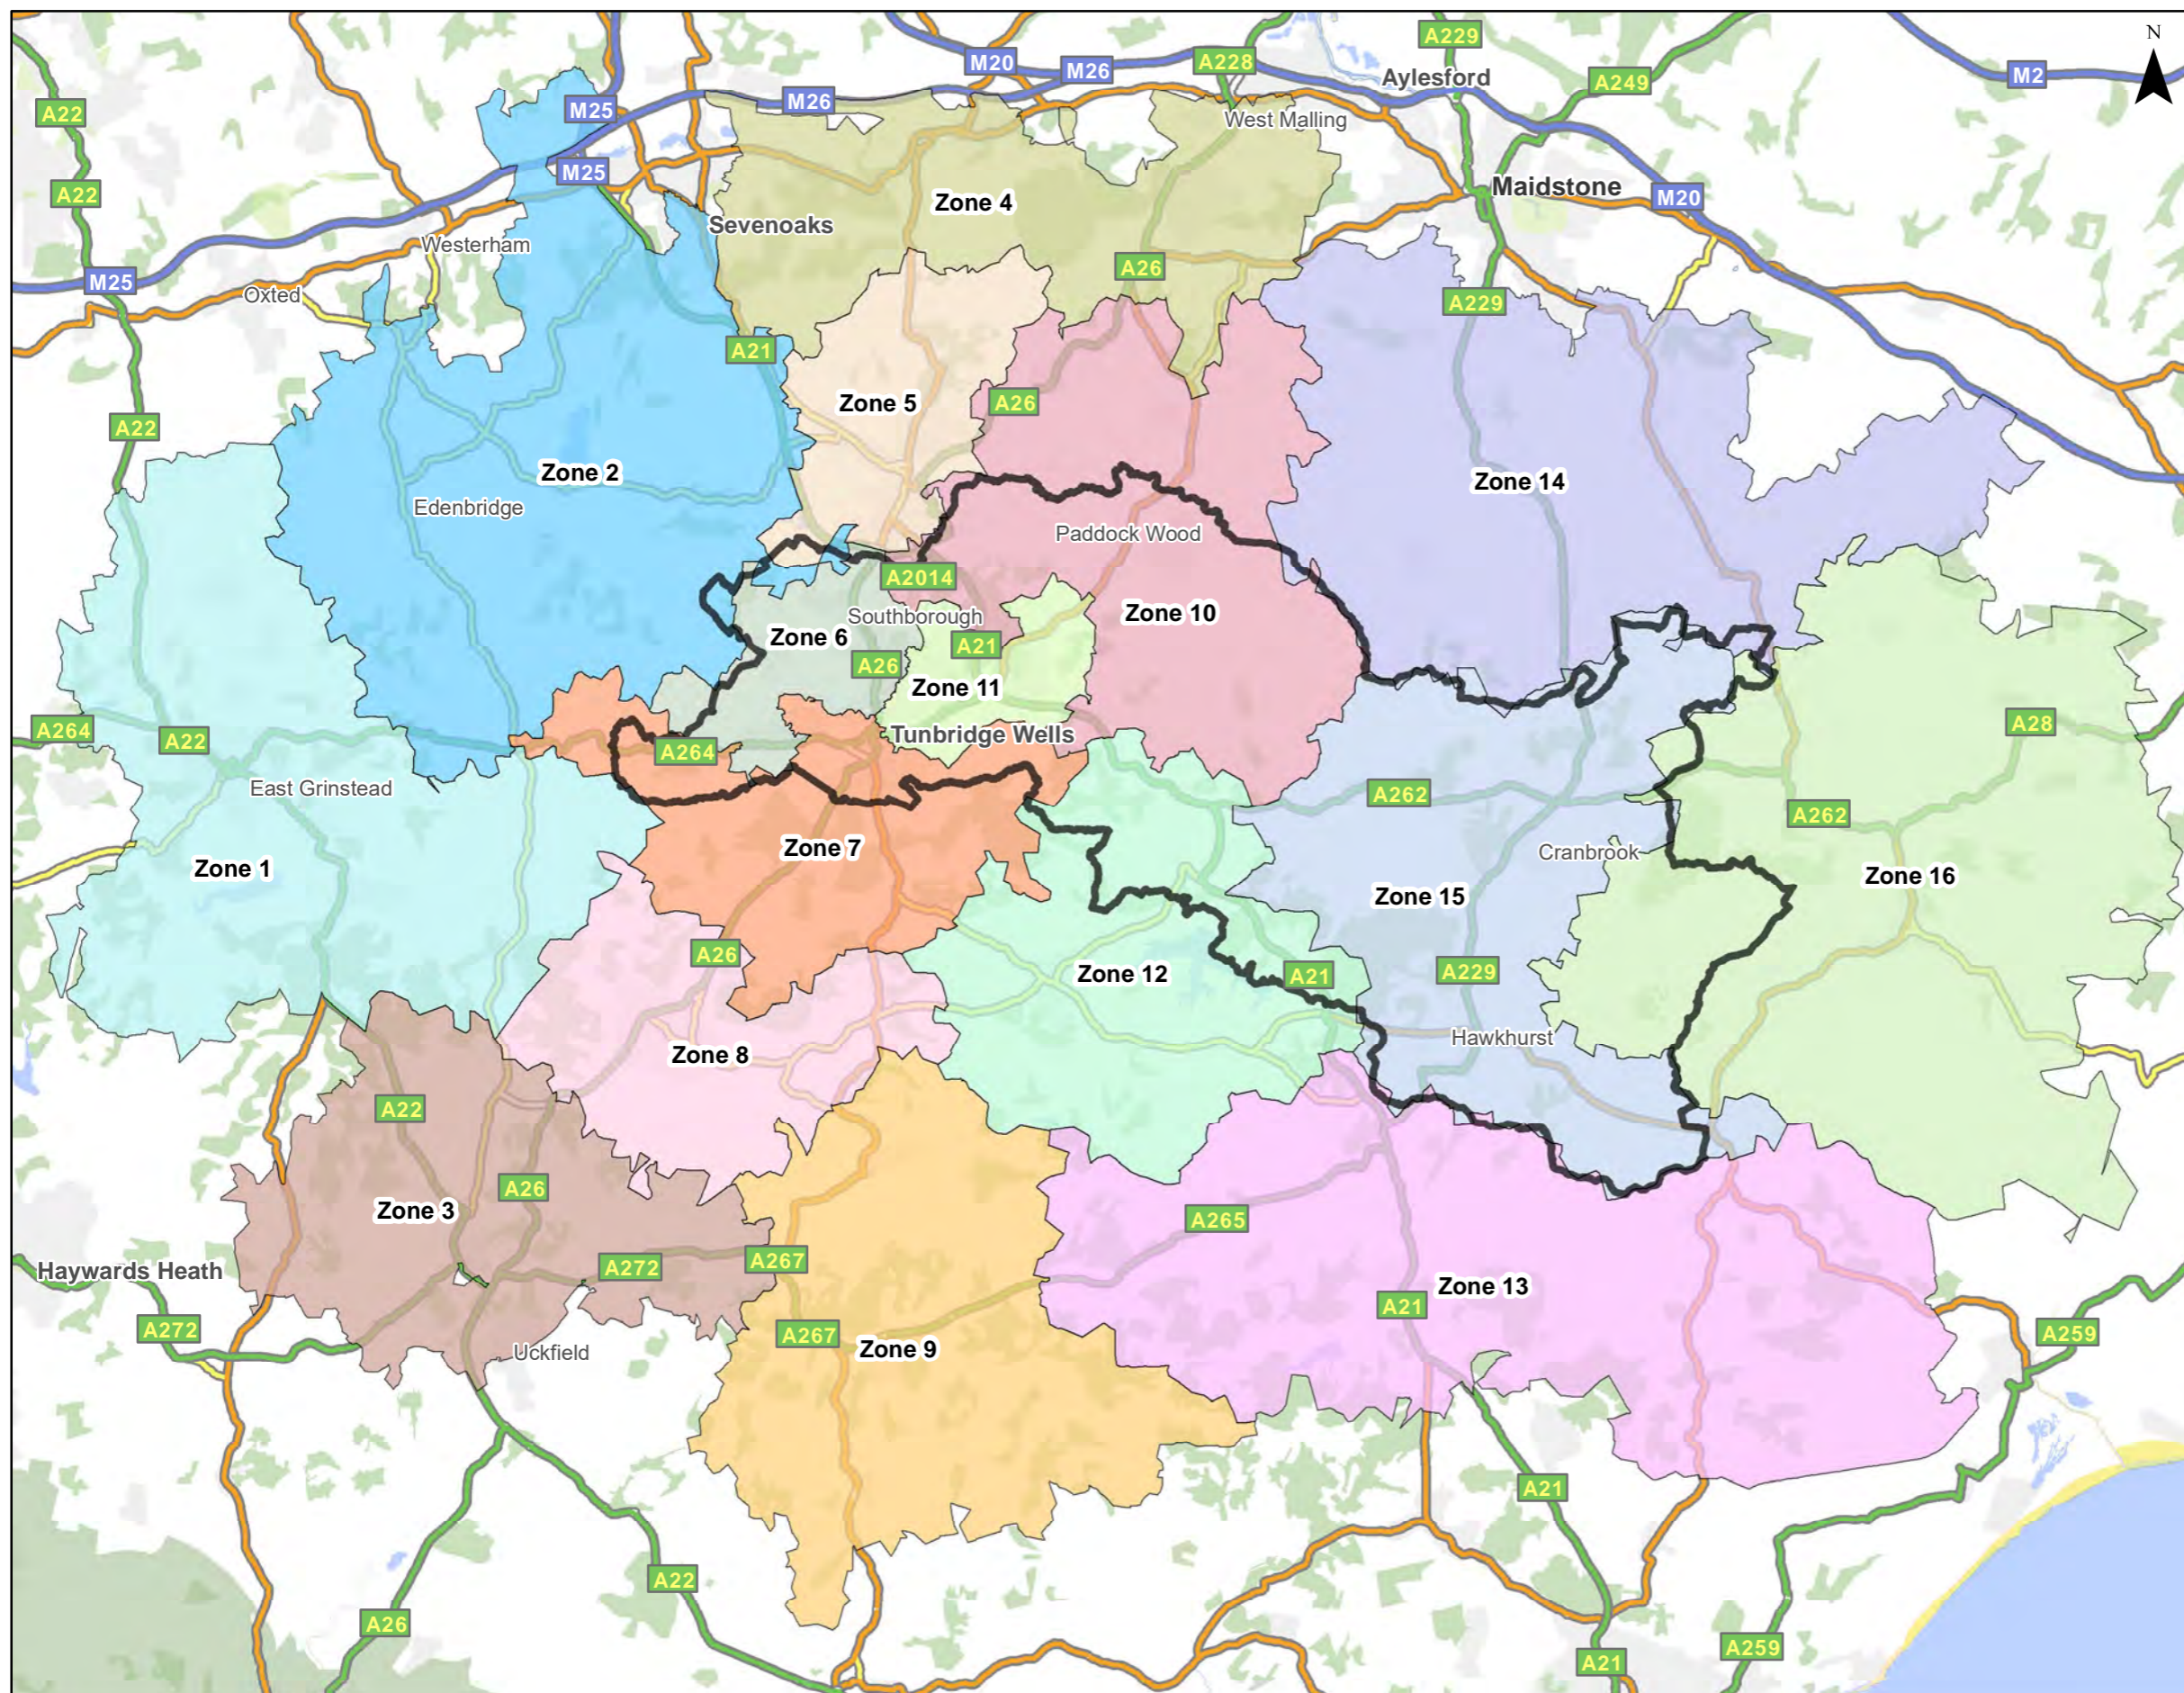

Appendix A: Study Area Plan

Tunbridge Wells Retail, Leisure and Town Centre Study Update, Catchment Area

Legend

- Zone 1
- Zone 2
- Zone 3
- Zone 4
- Zone 5
- Zone 6
- Zone 7
- Zone 8
- Zone 9
- Zone 10
- Zone 11
- Zone 12
- Zone 13
- Zone 14
- Zone 15
- Zone 16
- Tunbridge Wells Borough

0 3.75 7.5 15 Miles

NEXUS
PLANNING