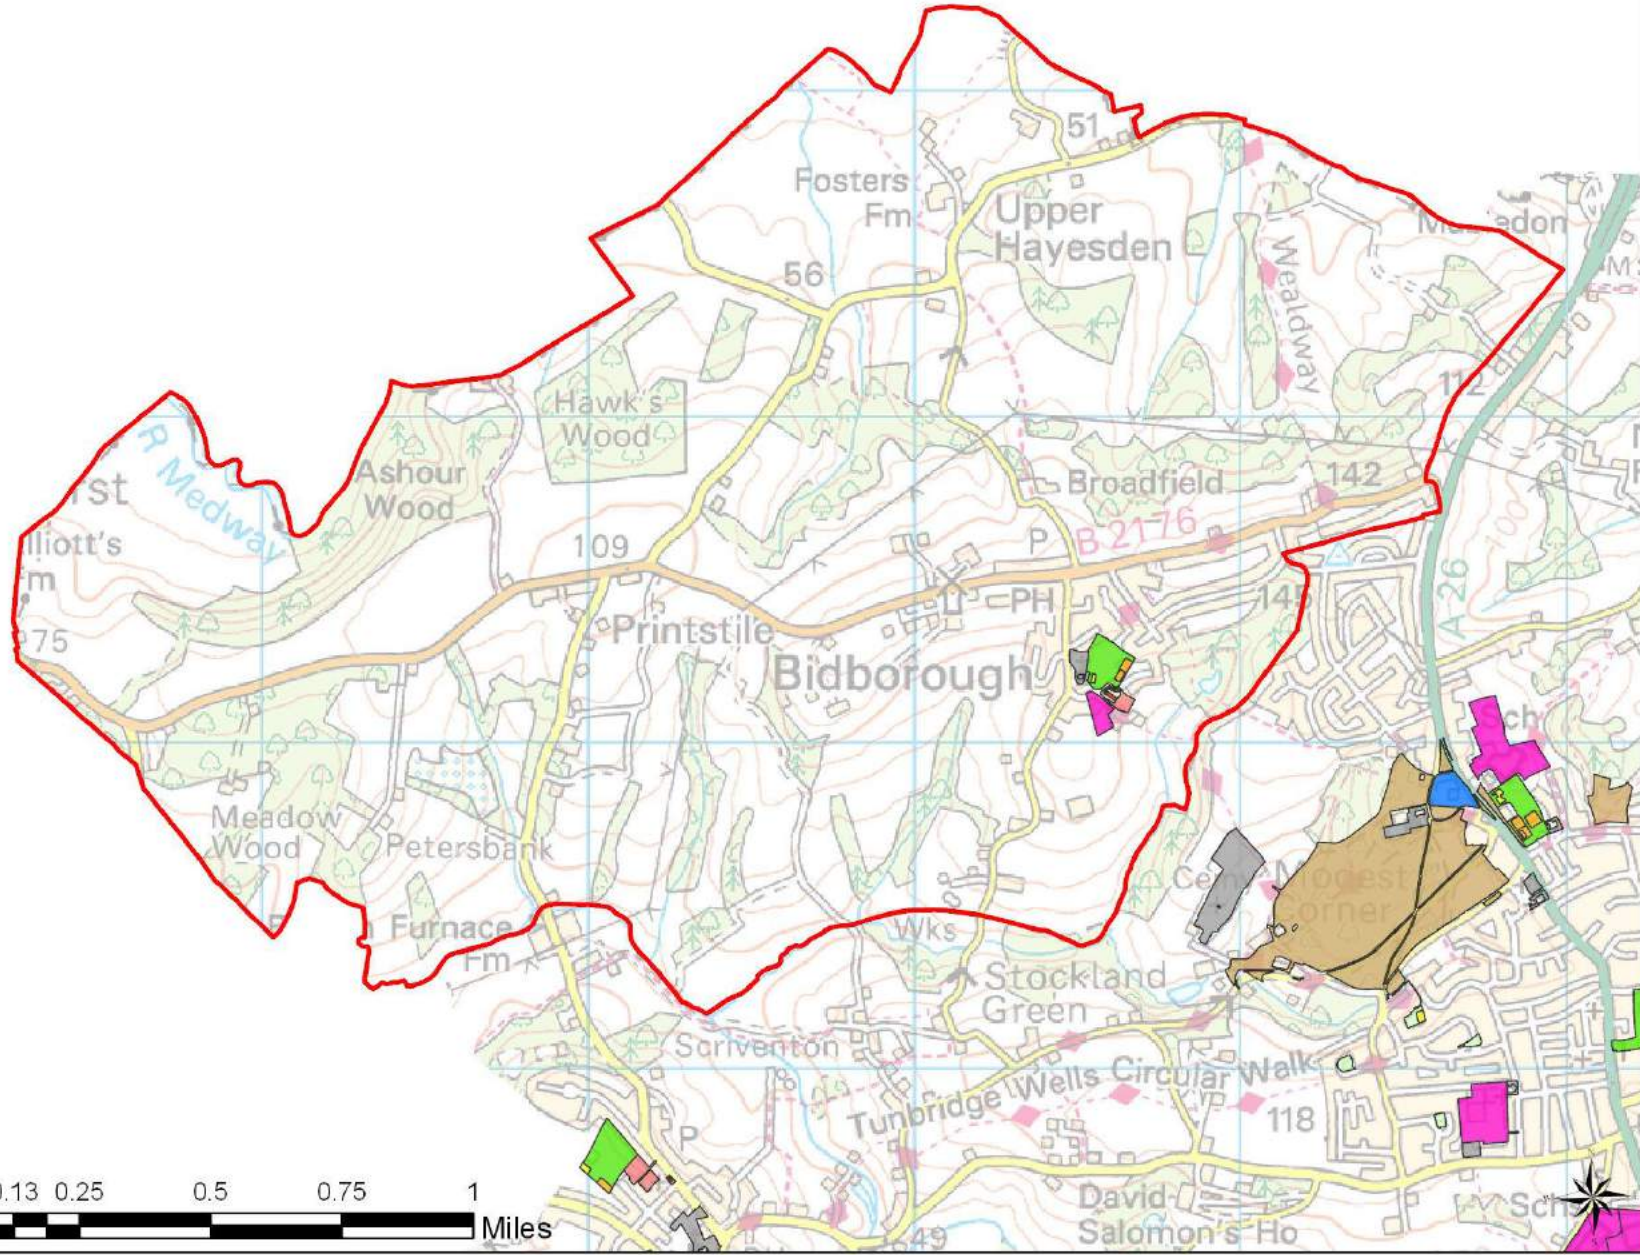

Tunbridge Wells
Open Space Study

Scale: 1:29,000

Map Produced on: 15-May-18

Benenden
Open Space Provision

Legend

- Parish Boundary
- OpenSpace**
- Accessible Natural Greenspace
- Allotments
- Amenity Greenspace
- Cemeteries and Churchyards
- Education
- Outdoor Sport (Fixed)
- Outdoor Sport (Private)
- Parks and Recreation Grounds
- Play (Child)
- Play (Youth)

Tunbridge Wells
Open Space Study

Scale: 1:37,000

Map Produced on: 15-May-18

Bidborough
Open Space Provision

Legend

- Parish Boundary
- OpenSpace**
- Accessible Natural Greenspace
- Allotments
- Amenity Greenspace
- Cemeteries and Churchyards
- Education
- Outdoor Sport (Fixed)
- Outdoor Sport (Private)
- Parks and Recreation Grounds
- Play (Child)
- Play (Youth)