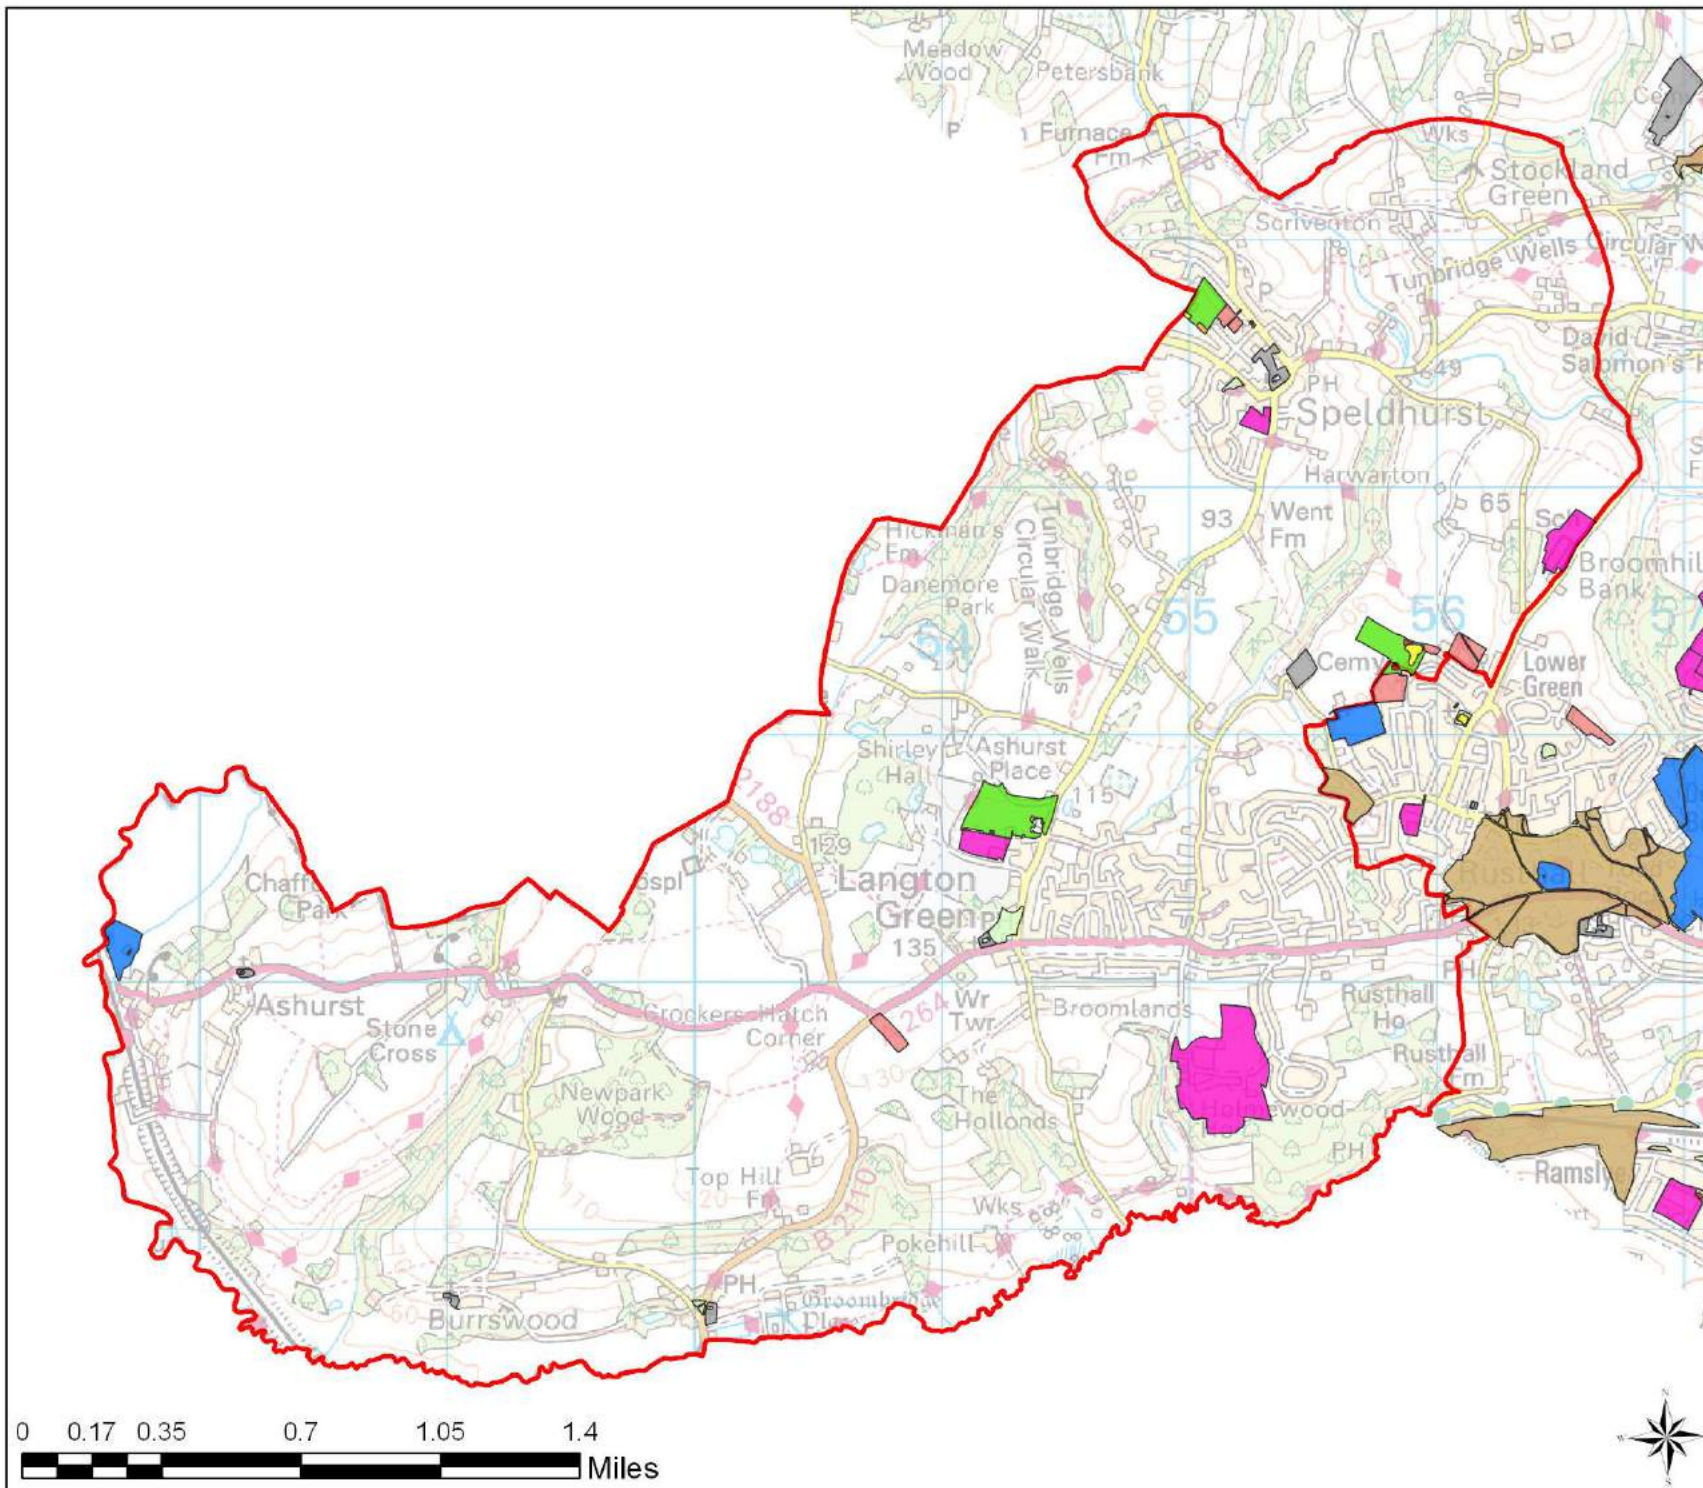

Tunbridge Wells
Open Space Study

Scale: 1:10,000

Map Produced on: 15-May-18

Sandhurst
Open Space Provision

- Legend**
- Parish Boundary
 - OpenSpace**
 - Accessible Natural Greenspace
 - Allotments
 - Amenity Greenspace
 - Cemeteries and Churchyards
 - Education
 - Outdoor Sport (Fixed)
 - Outdoor Sport (Private)
 - Parks and Recreation Grounds
 - Play (Child)
 - Play (Youth)

Tunbridge Wells
Open Space Study

Scale: 1:27,000

Map Produced on: 15-May-18

Southborough
Open Space Provision

Legend

- Parish Boundary
- OpenSpace**
- Accessible Natural Greenspace
- Allotments
- Amenity Greenspace
- Cemeteries and Churchyards
- Education
- Outdoor Sport (Fixed)
- Outdoor Sport (Private)
- Parks and Recreation Grounds
- Play (Child)
- Play (Youth)

Tunbridge Wells
Open Space Study

Scale: 1:19,000

Map Produced on: 15-May-18

Speldhurst Open Space Provision

Legend

- Parish Boundary
- OpenSpace**
- Accessible Natural Greenspace
- Allotments
- Amenity Greenspace
- Cemeteries and Churchyards
- Education
- Outdoor Sport (Fixed)
- Outdoor Sport (Private)
- Parks and Recreation Grounds
- Play (Child)
- Play (Youth)