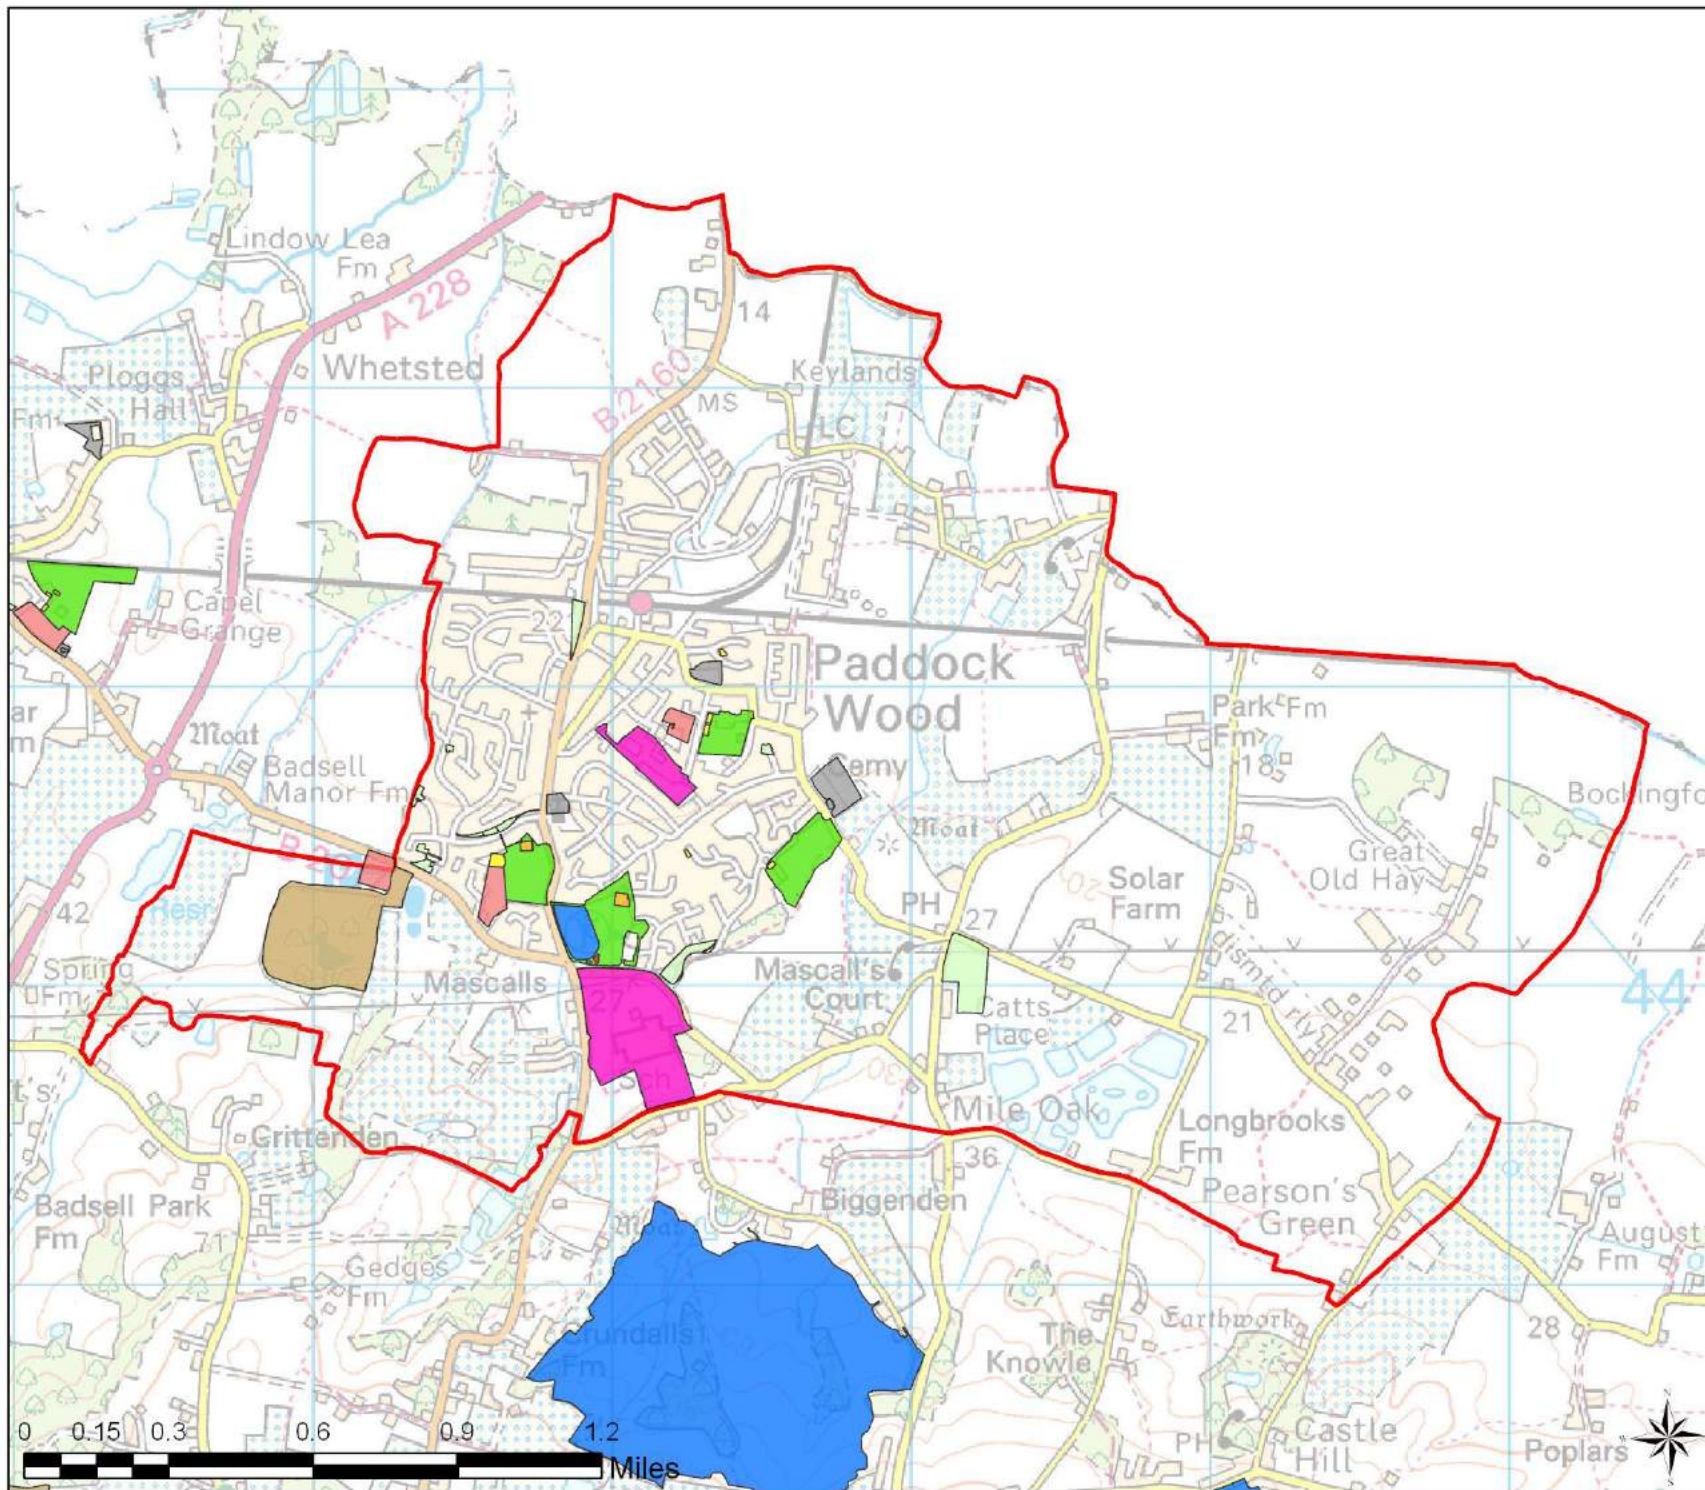

Paddock Wood
Open Space Provision

Legend

- Parish Boundary
- **OpenSpace**
- Accessible Natural Greenspace
- Allotments
- Amenity Greenspace
- Cemeteries and Churchyards
- Education
- Outdoor Sport (Fixed)
- Outdoor Sport (Private)
- Parks and Recreation Grounds
- Play (Child)
- Play (Youth)

Tunbridge Wells
Open Space Study

Scale: 1:24,000

Map Produced on: 15-May-18