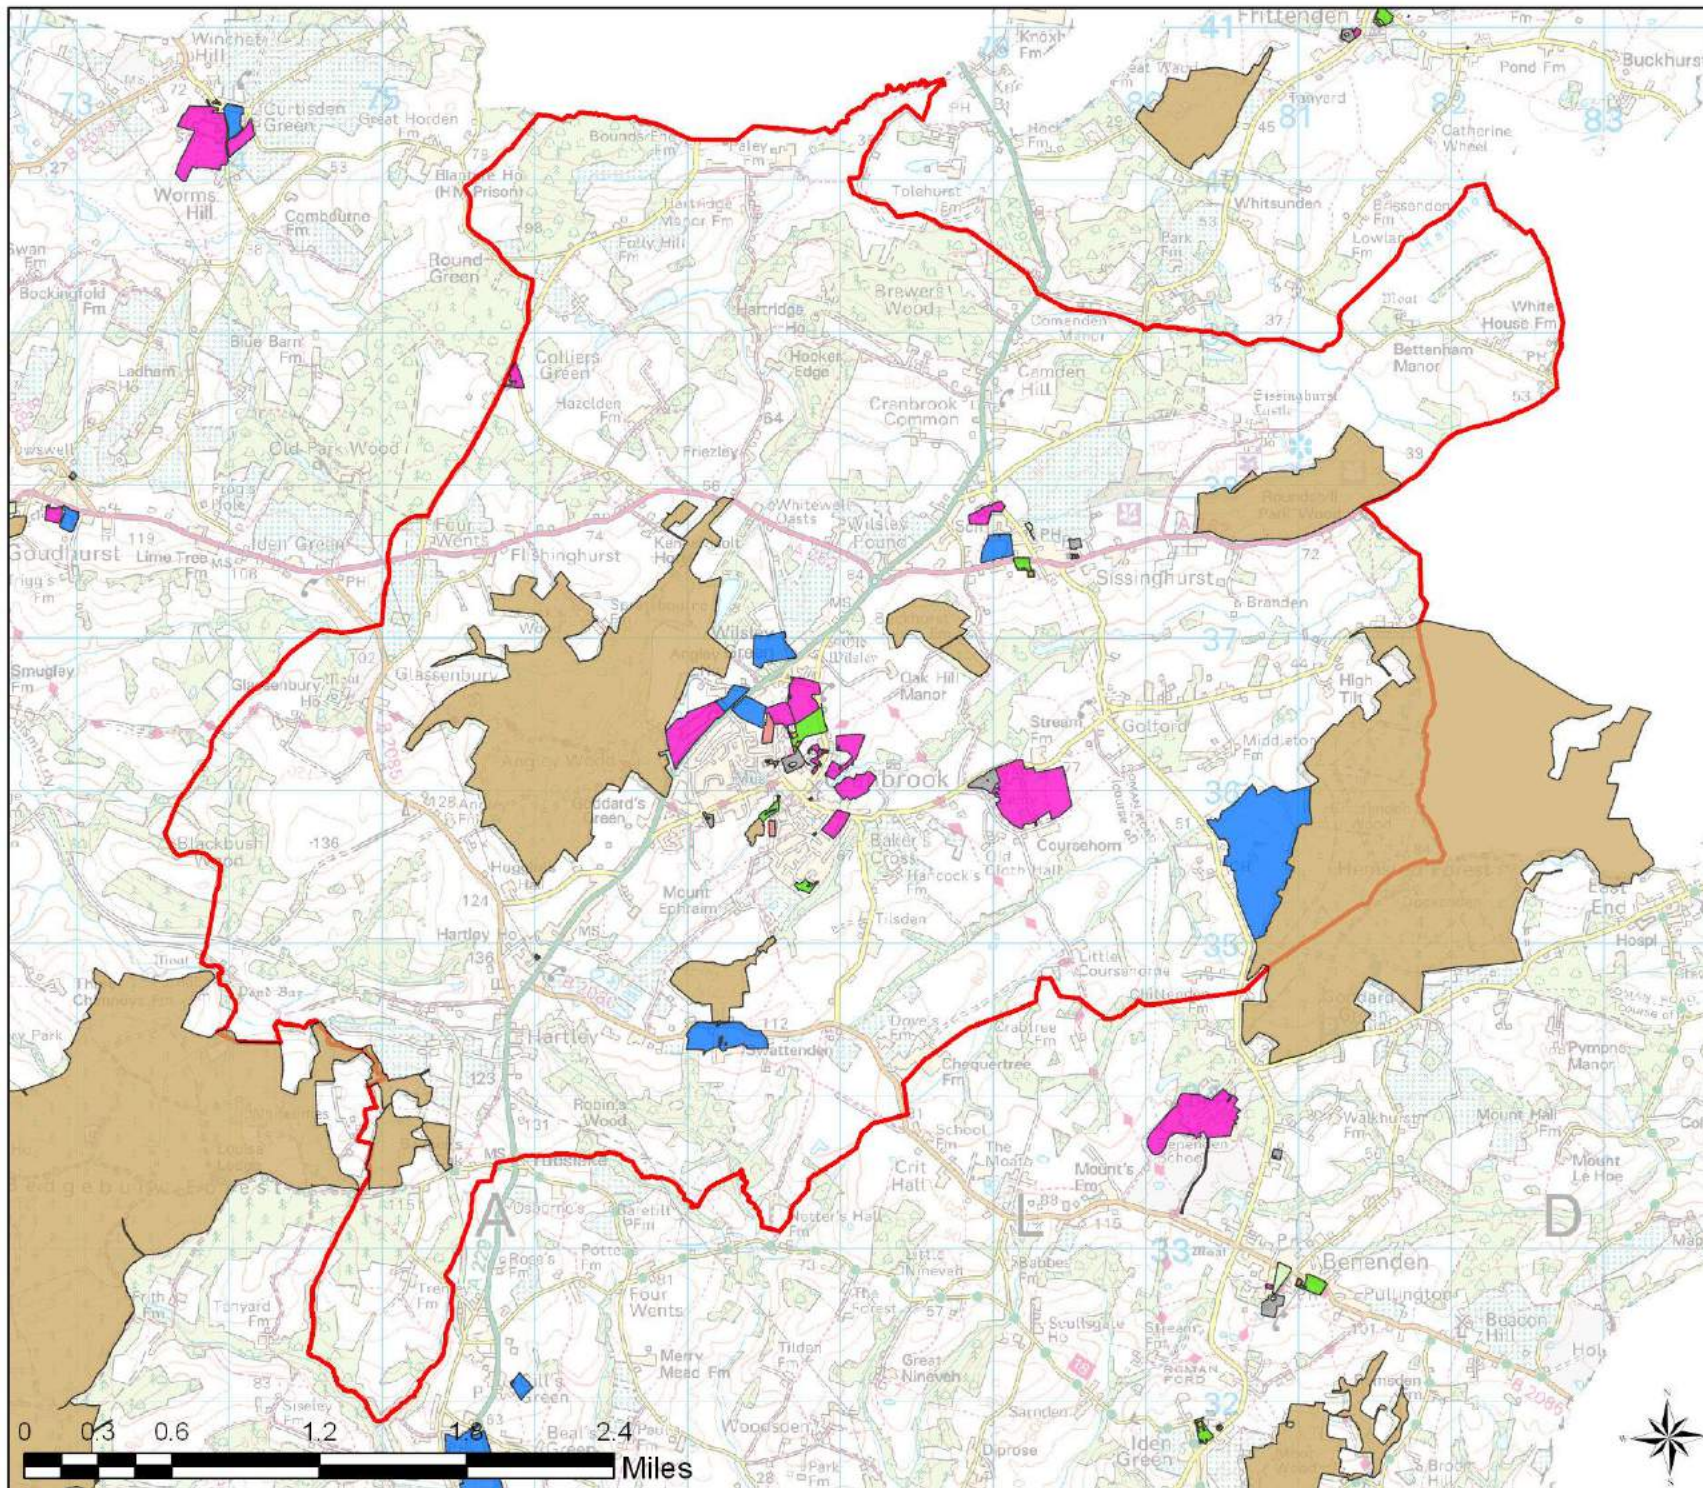

Tunbridge Wells
Open Space Study

Scale: 1:36,000

Map Produced on: 15-May-18

Cranbrook & Sissinghurst Open Space Provision

Legend

- Parish Boundary
- OpenSpace**
- Accessible Natural Greenspace
- Allotments
- Amenity Greenspace
- Cemeteries and Churchyards
- Education
- Outdoor Sport (Fixed)
- Outdoor Sport (Private)
- Parks and Recreation Grounds
- Play (Child)
- Play (Youth)