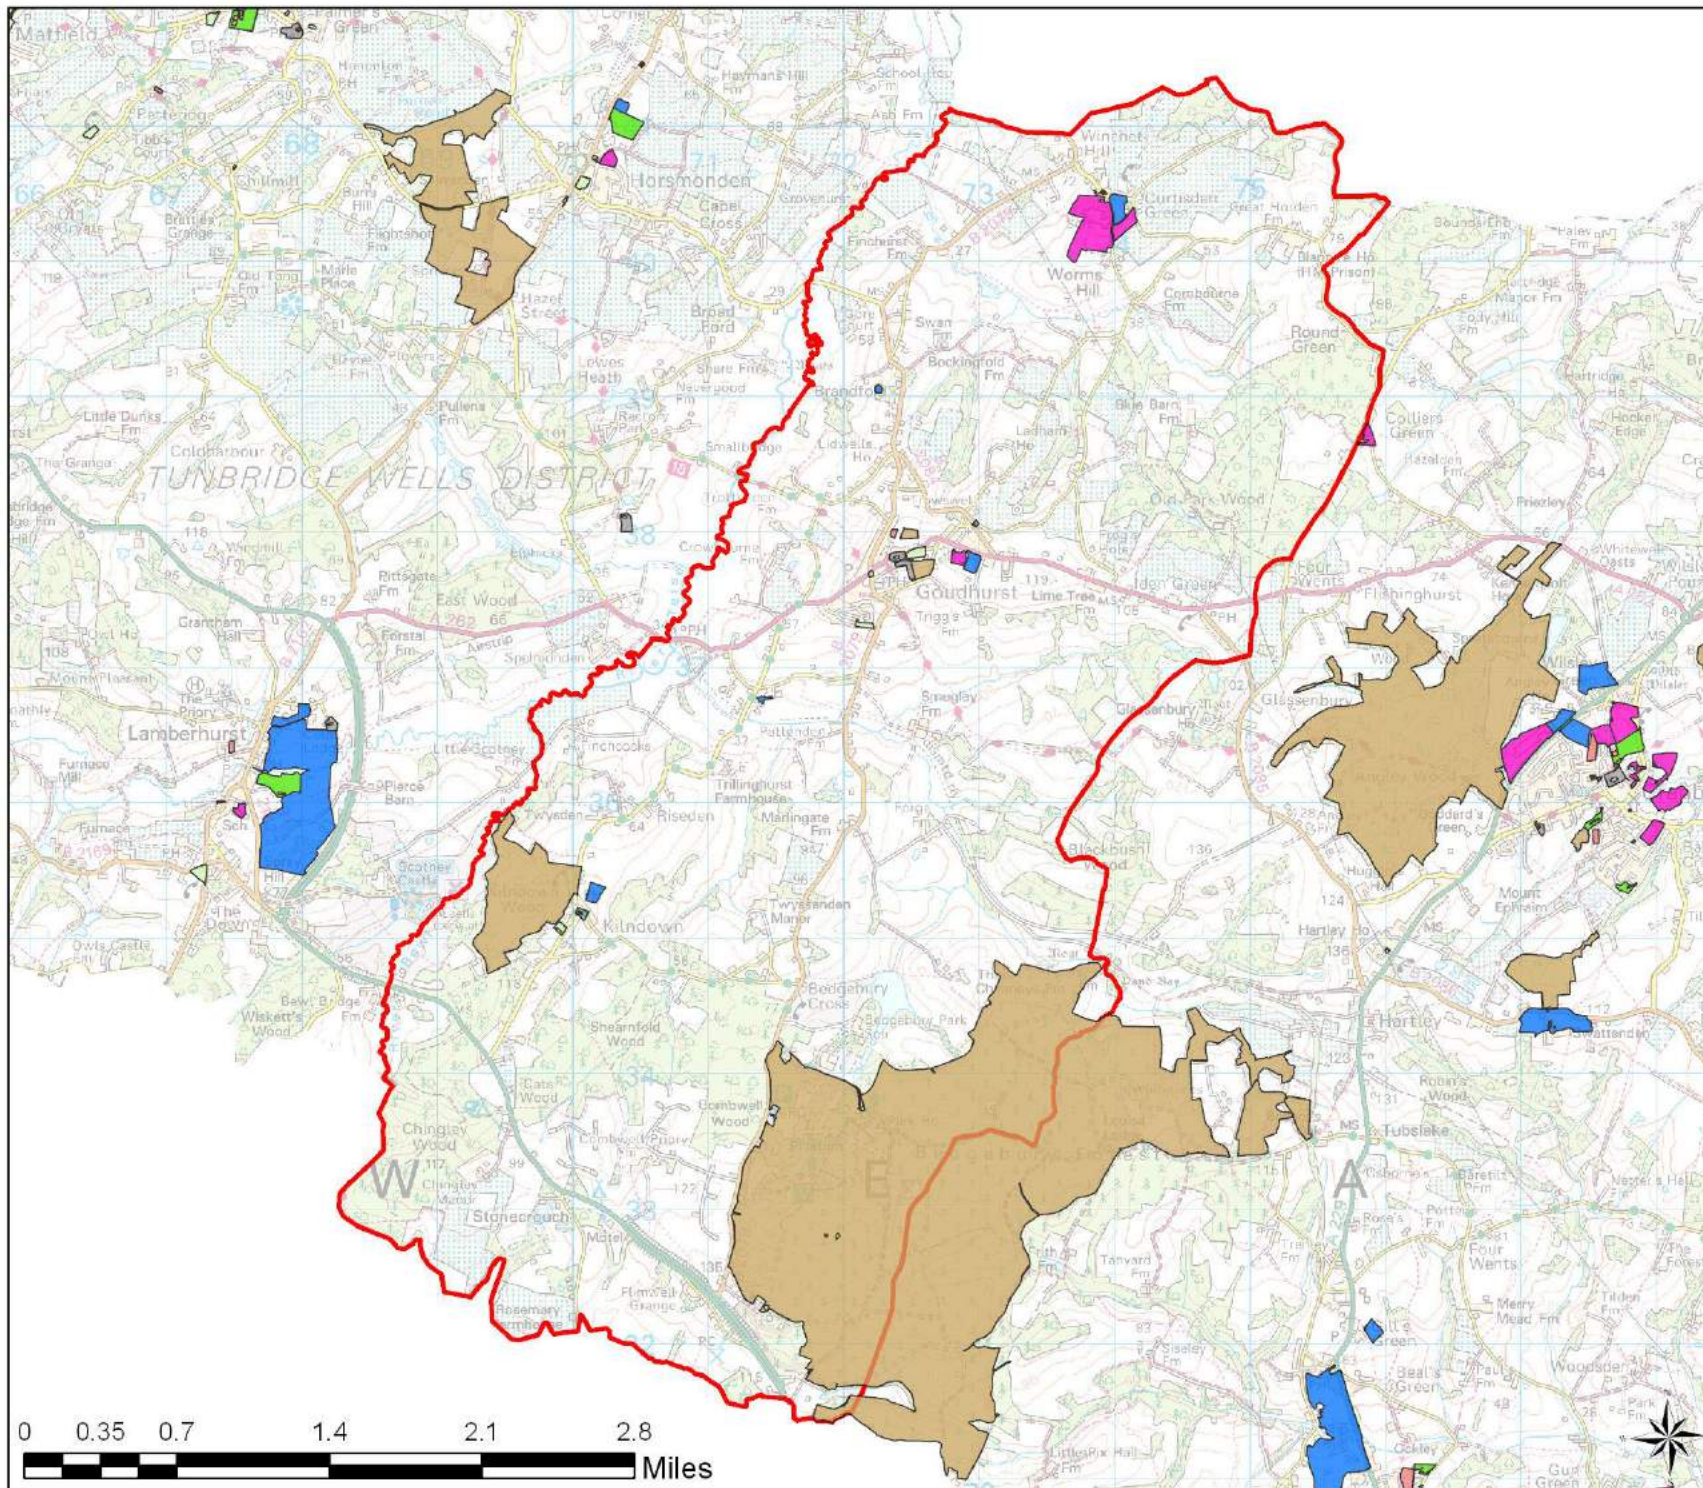

Tunbridge Wells
Open Space Study

Scale: 1:36,000

Map Produced on: 15-May-18

Cranbrook & Sissinghurst Open Space Provision

Legend

- Parish Boundary
- OpenSpace**
- Accessible Natural Greenspace
- Allotments
- Amenity Greenspace
- Cemeteries and Churchyards
- Education
- Outdoor Sport (Fixed)
- Outdoor Sport (Private)
- Parks and Recreation Grounds
- Play (Child)
- Play (Youth)

Tunbridge Wells Open Space Study

Scale: 1:47,000

Map Produced on: 15-May-18

Frittenden
Open Space Provision

Legend

- Parish Boundary
- OpenSpace**
- Accessible Natural Greenspace
- Allotments
- Amenity Greenspace
- Cemeteries and Churchyards
- Education
- Outdoor Sport (Fixed)
- Outdoor Sport (Private)
- Parks and Recreation Grounds
- Play (Child)
- Play (Youth)

Tunbridge Wells
Open Space Study

Scale: 1:32,000

Map Produced on: 15-May-18

Goudhurst Open Space Provision

Legend

- Parish Boundary
- OpenSpace**
- Accessible Natural Greenspace
- Allotments
- Amenity Greenspace
- Cemeteries and Churchyards
- Education
- Outdoor Sport (Fixed)
- Outdoor Sport (Private)
- Parks and Recreation Grounds
- Play (Child)
- Play (Youth)