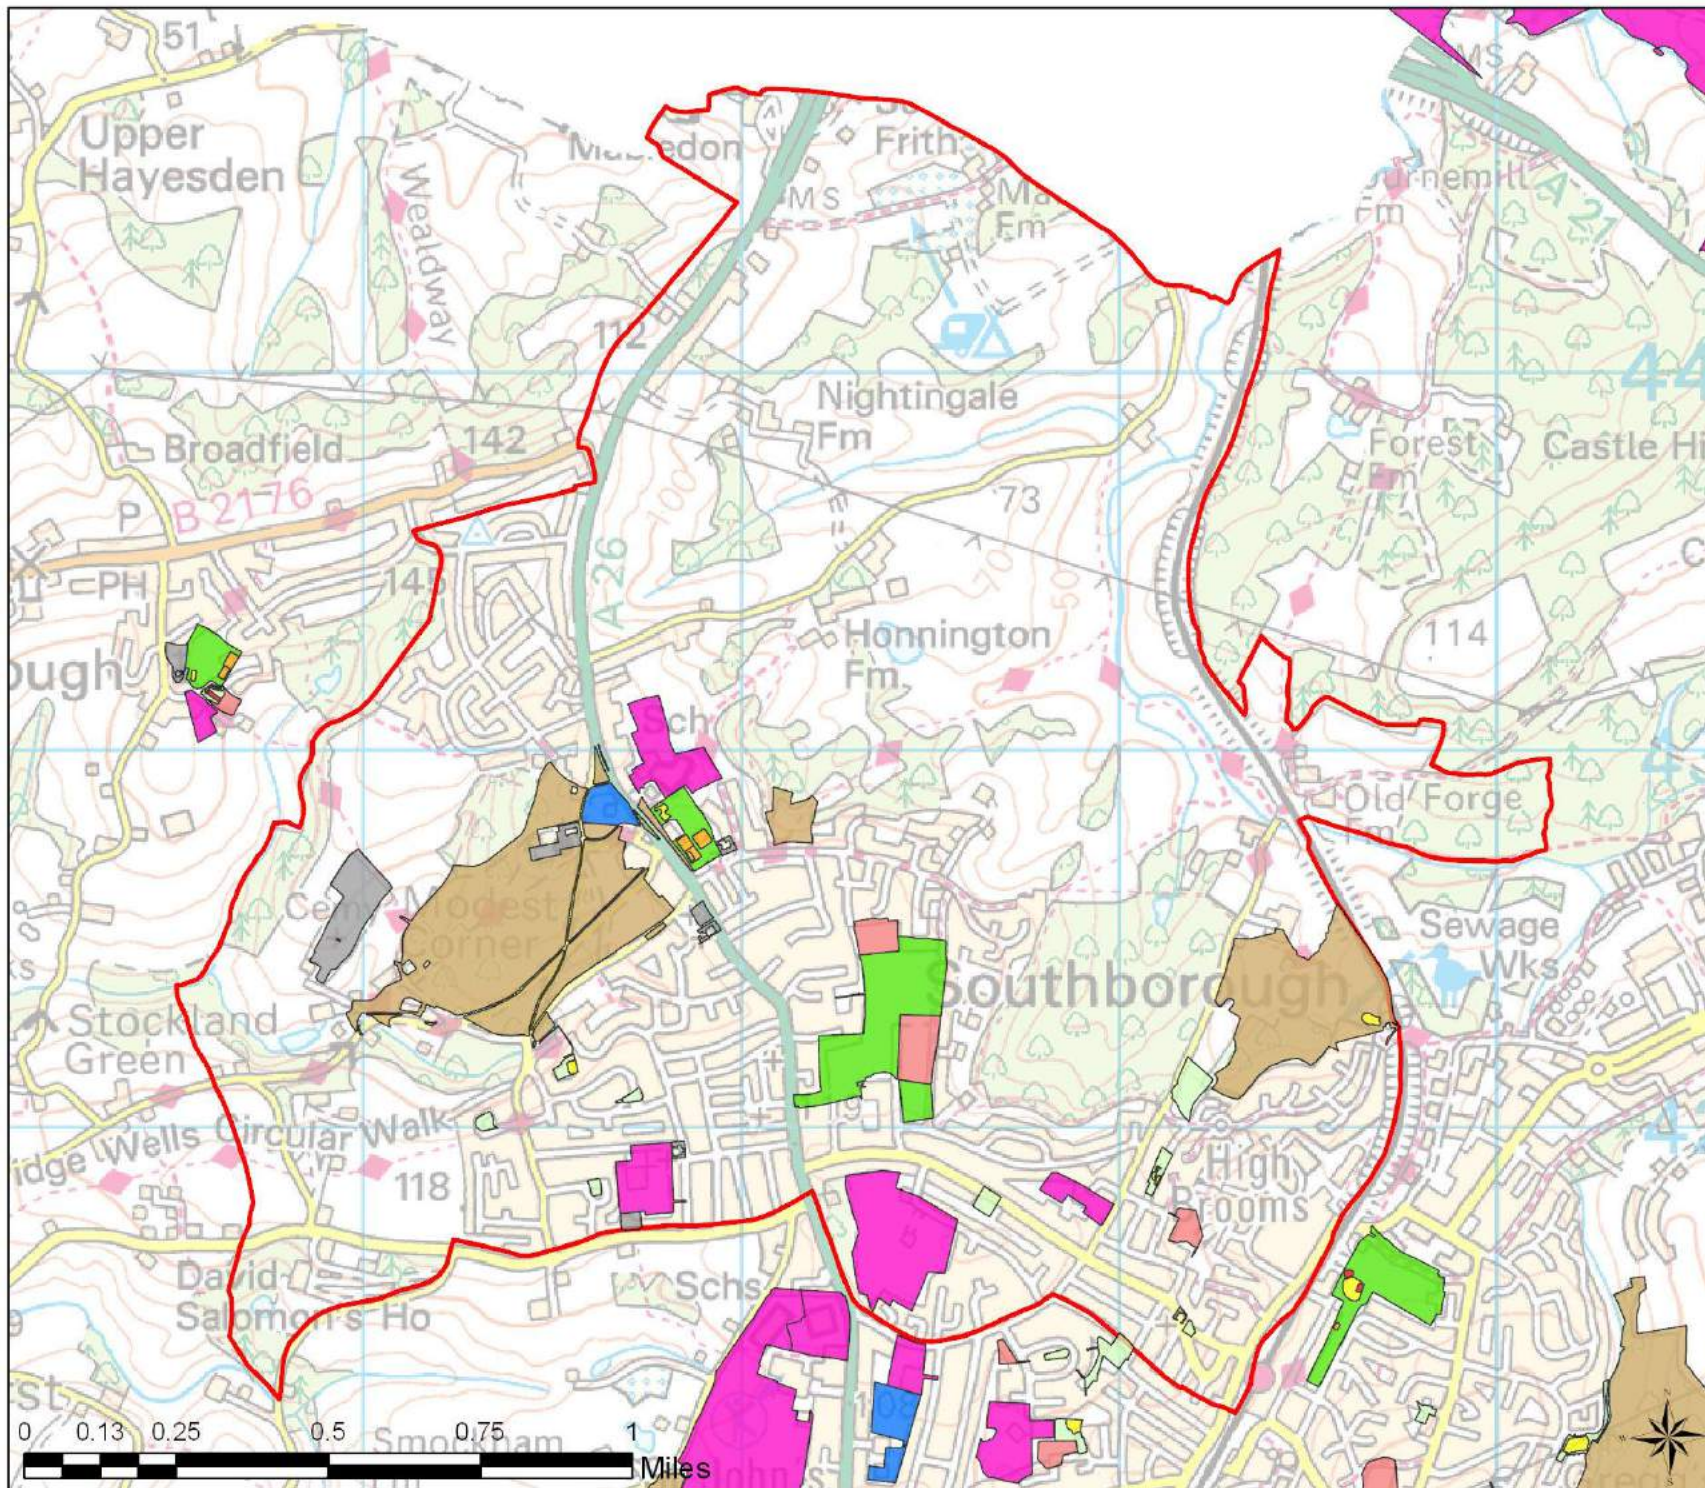

Tunbridge Wells
Open Space Study

Scale: 1:10,000

Map Produced on: 15-May-18

Sandhurst
Open Space Provision

- Legend**
- Parish Boundary
 - OpenSpace**
 - Accessible Natural Greenspace
 - Allotments
 - Amenity Greenspace
 - Cemeteries and Churchyards
 - Education
 - Outdoor Sport (Fixed)
 - Outdoor Sport (Private)
 - Parks and Recreation Grounds
 - Play (Child)
 - Play (Youth)

Tunbridge Wells
Open Space Study

Scale: 1:27,000

Map Produced on: 15-May-18

Southborough
Open Space Provision

Legend

- Parish Boundary
- OpenSpace**
- Accessible Natural Greenspace
- Allotments
- Amenity Greenspace
- Cemeteries and Churchyards
- Education
- Outdoor Sport (Fixed)
- Outdoor Sport (Private)
- Parks and Recreation Grounds
- Play (Child)
- Play (Youth)