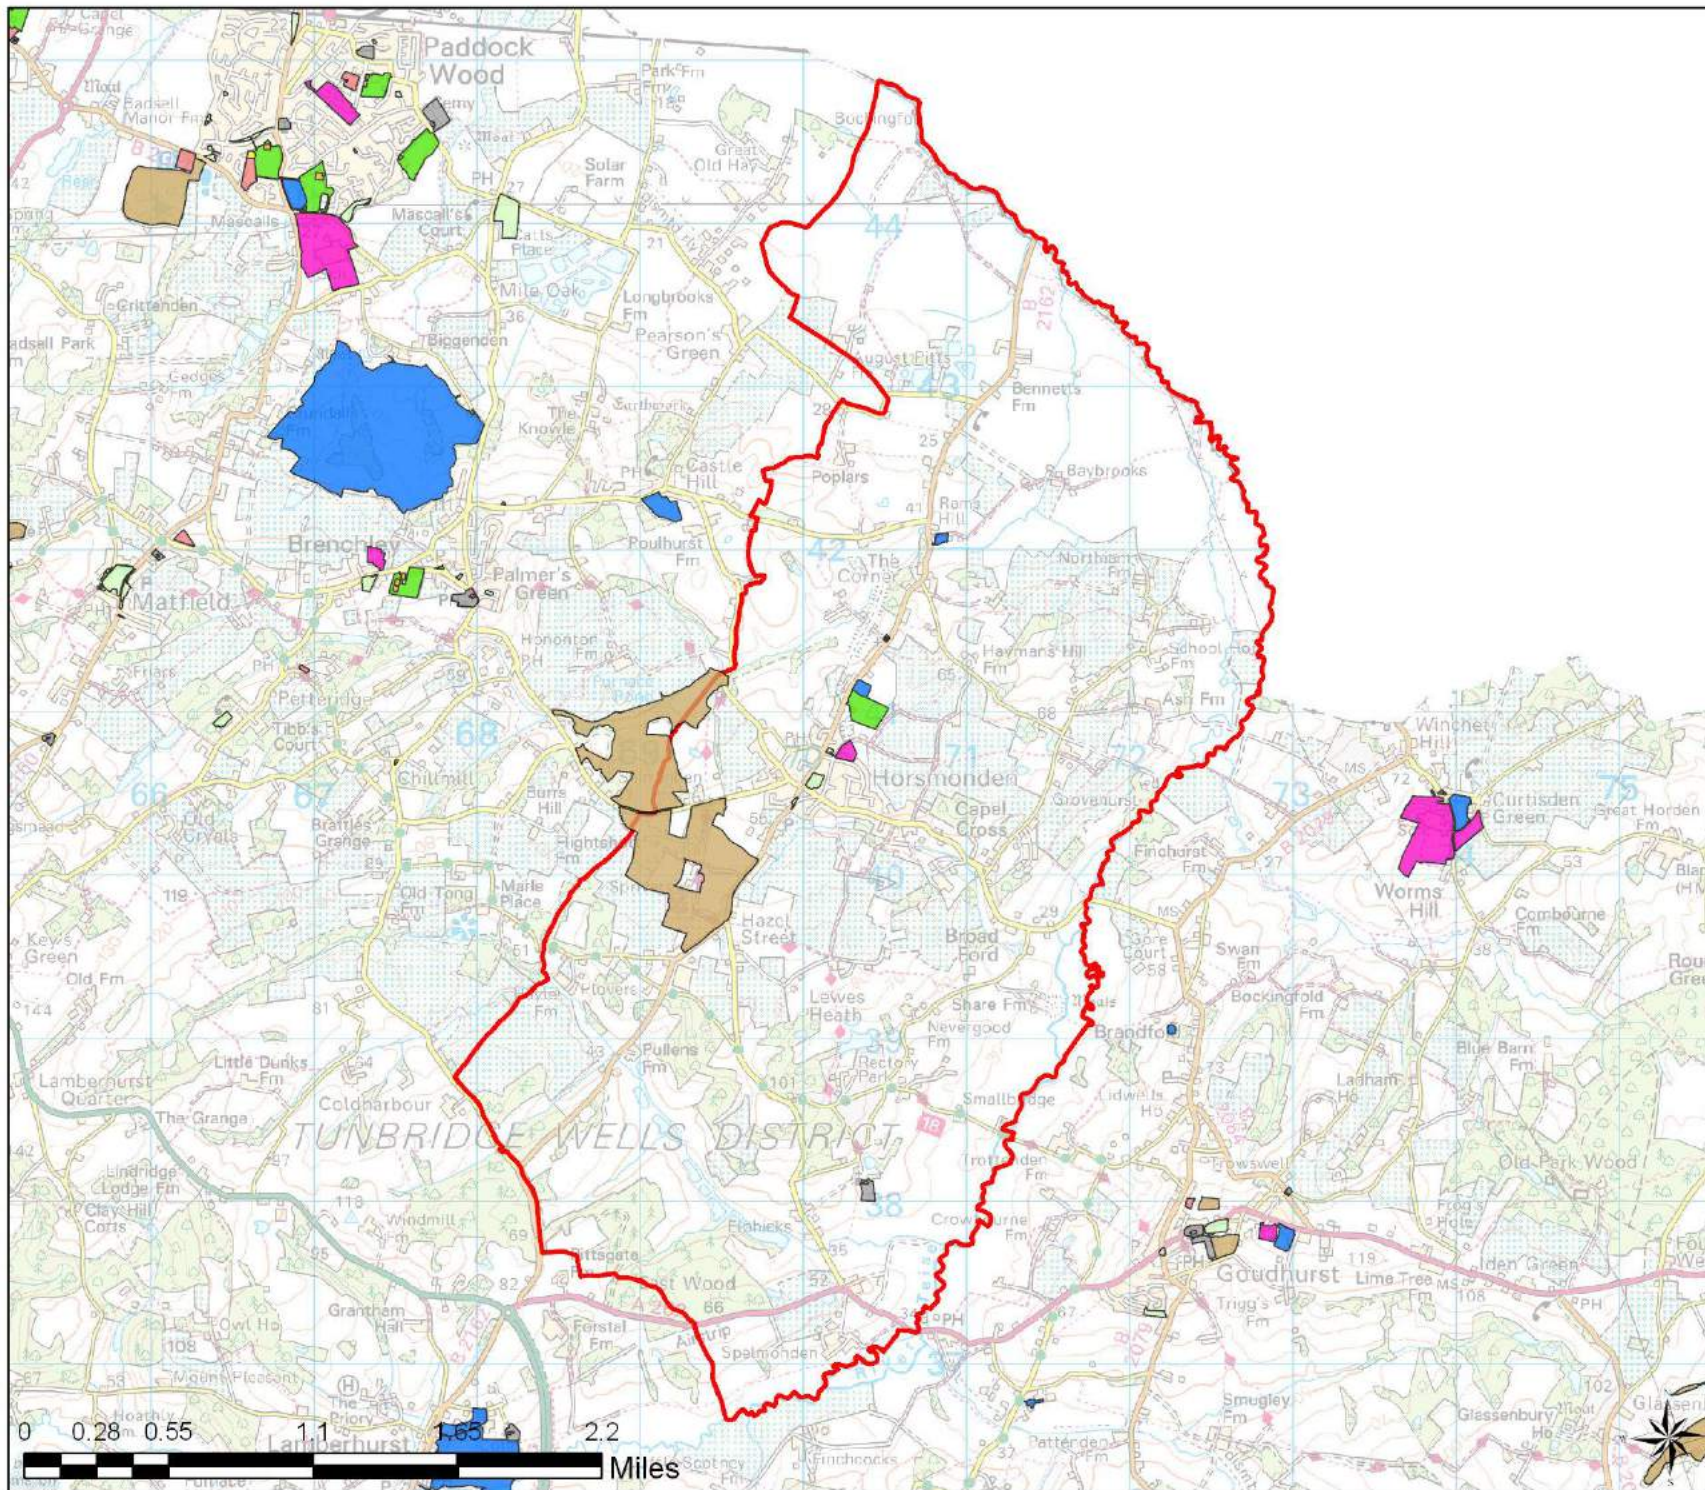

Horsmonden
Open Space Provision

Legend

- Parish Boundary
- **OpenSpace**
- Accessible Natural Greenspace
- Allotments
- Amenity Greenspace
- Cemeteries and Churchyards
- Education
- Outdoor Sport (Fixed)
- Outdoor Sport (Private)
- Parks and Recreation Grounds
- Play (Child)
- Play (Youth)

Tunbridge Wells
Open Space Study

Scale: 1:44,000

Map Produced on: 15-May-18