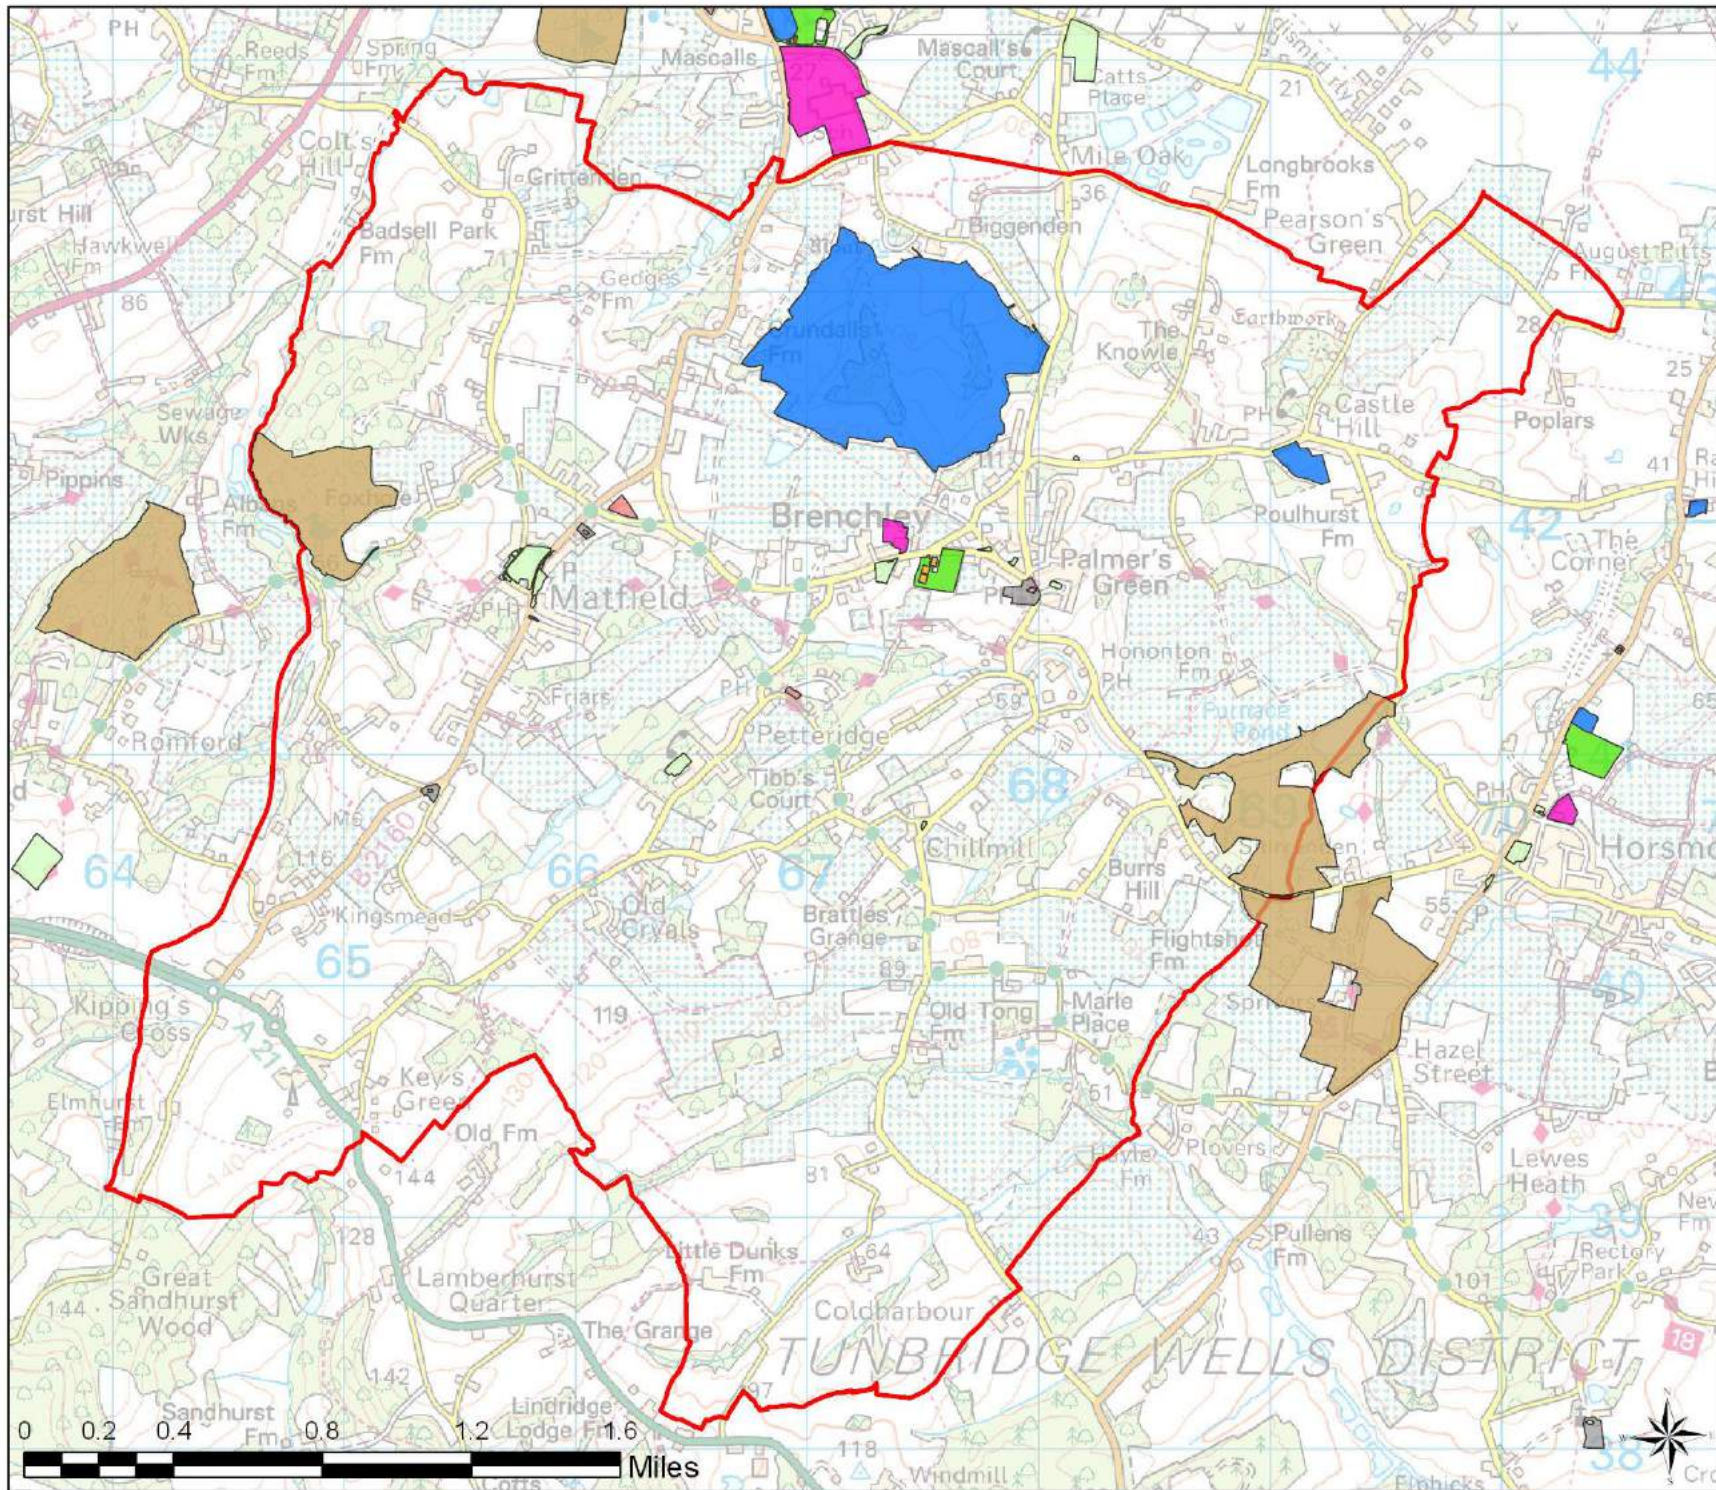

Tunbridge Wells
Open Space Study

Scale: 1:37,000

Map Produced on: 15-May-18

Bidborough
Open Space Provision

Legend

- Parish Boundary
- OpenSpace**
- Accessible Natural Greenspace
- Allotments
- Amenity Greenspace
- Cemeteries and Churchyards
- Education
- Outdoor Sport (Fixed)
- Outdoor Sport (Private)
- Parks and Recreation Grounds
- Play (Child)
- Play (Youth)

Tunbridge Wells
Open Space Study

Scale: 1:22,000

Map Produced on: 15-May-18

Brechley
Open Space Provision

Legend

- Parish Boundary
- OpenSpace**
- Accessible Natural Greenspace
- Allotments
- Amenity Greenspace
- Cemeteries and Churchyards
- Education
- Outdoor Sport (Fixed)
- Outdoor Sport (Private)
- Parks and Recreation Grounds
- Play (Child)
- Play (Youth)