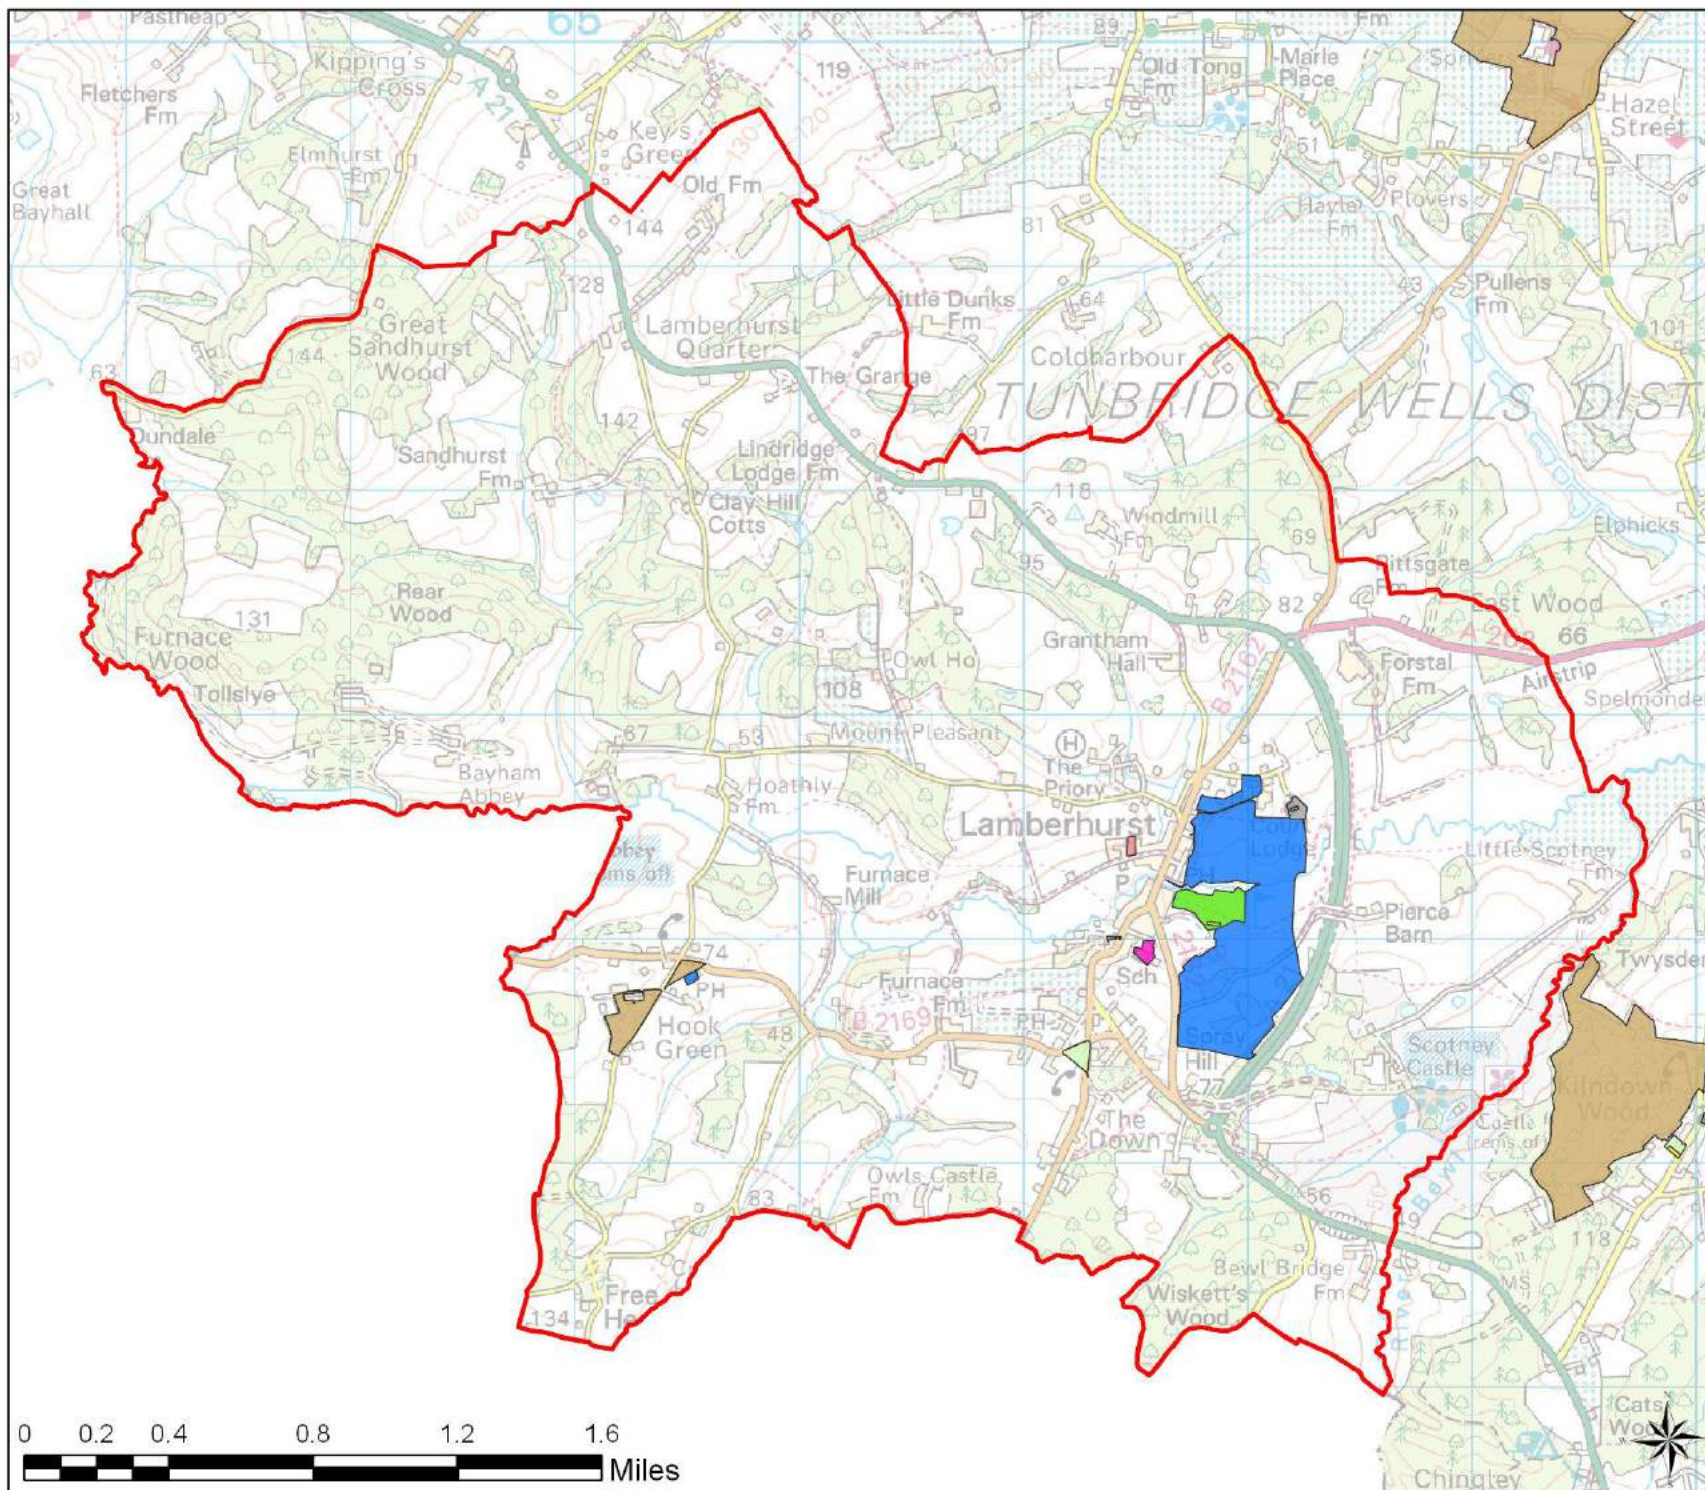

Tunbridge Wells
Open Space Study

Scale: 1:36,000

Map Produced on: 15-May-18

Horsmonden
Open Space Provision

Legend

- Parish Boundary
- OpenSpace**
- Accessible Natural Greenspace
- Allotments
- Amenity Greenspace
- Cemeteries and Churchyards
- Education
- Outdoor Sport (Fixed)
- Outdoor Sport (Private)
- Parks and Recreation Grounds
- Play (Child)
- Play (Youth)

Tunbridge Wells
Open Space Study

Scale: 1:44,000

Map Produced on: 15-May-18

Lamberhurst Open Space Provision

- Legend**
- Parish Boundary
 - OpenSpace**
 - Accessible Natural Greenspace
 - Allotments
 - Amenity Greenspace
 - Cemeteries and Churchyards
 - Education
 - Outdoor Sport (Fixed)
 - Outdoor Sport (Private)
 - Parks and Recreation Grounds
 - Play (Child)
 - Play (Youth)