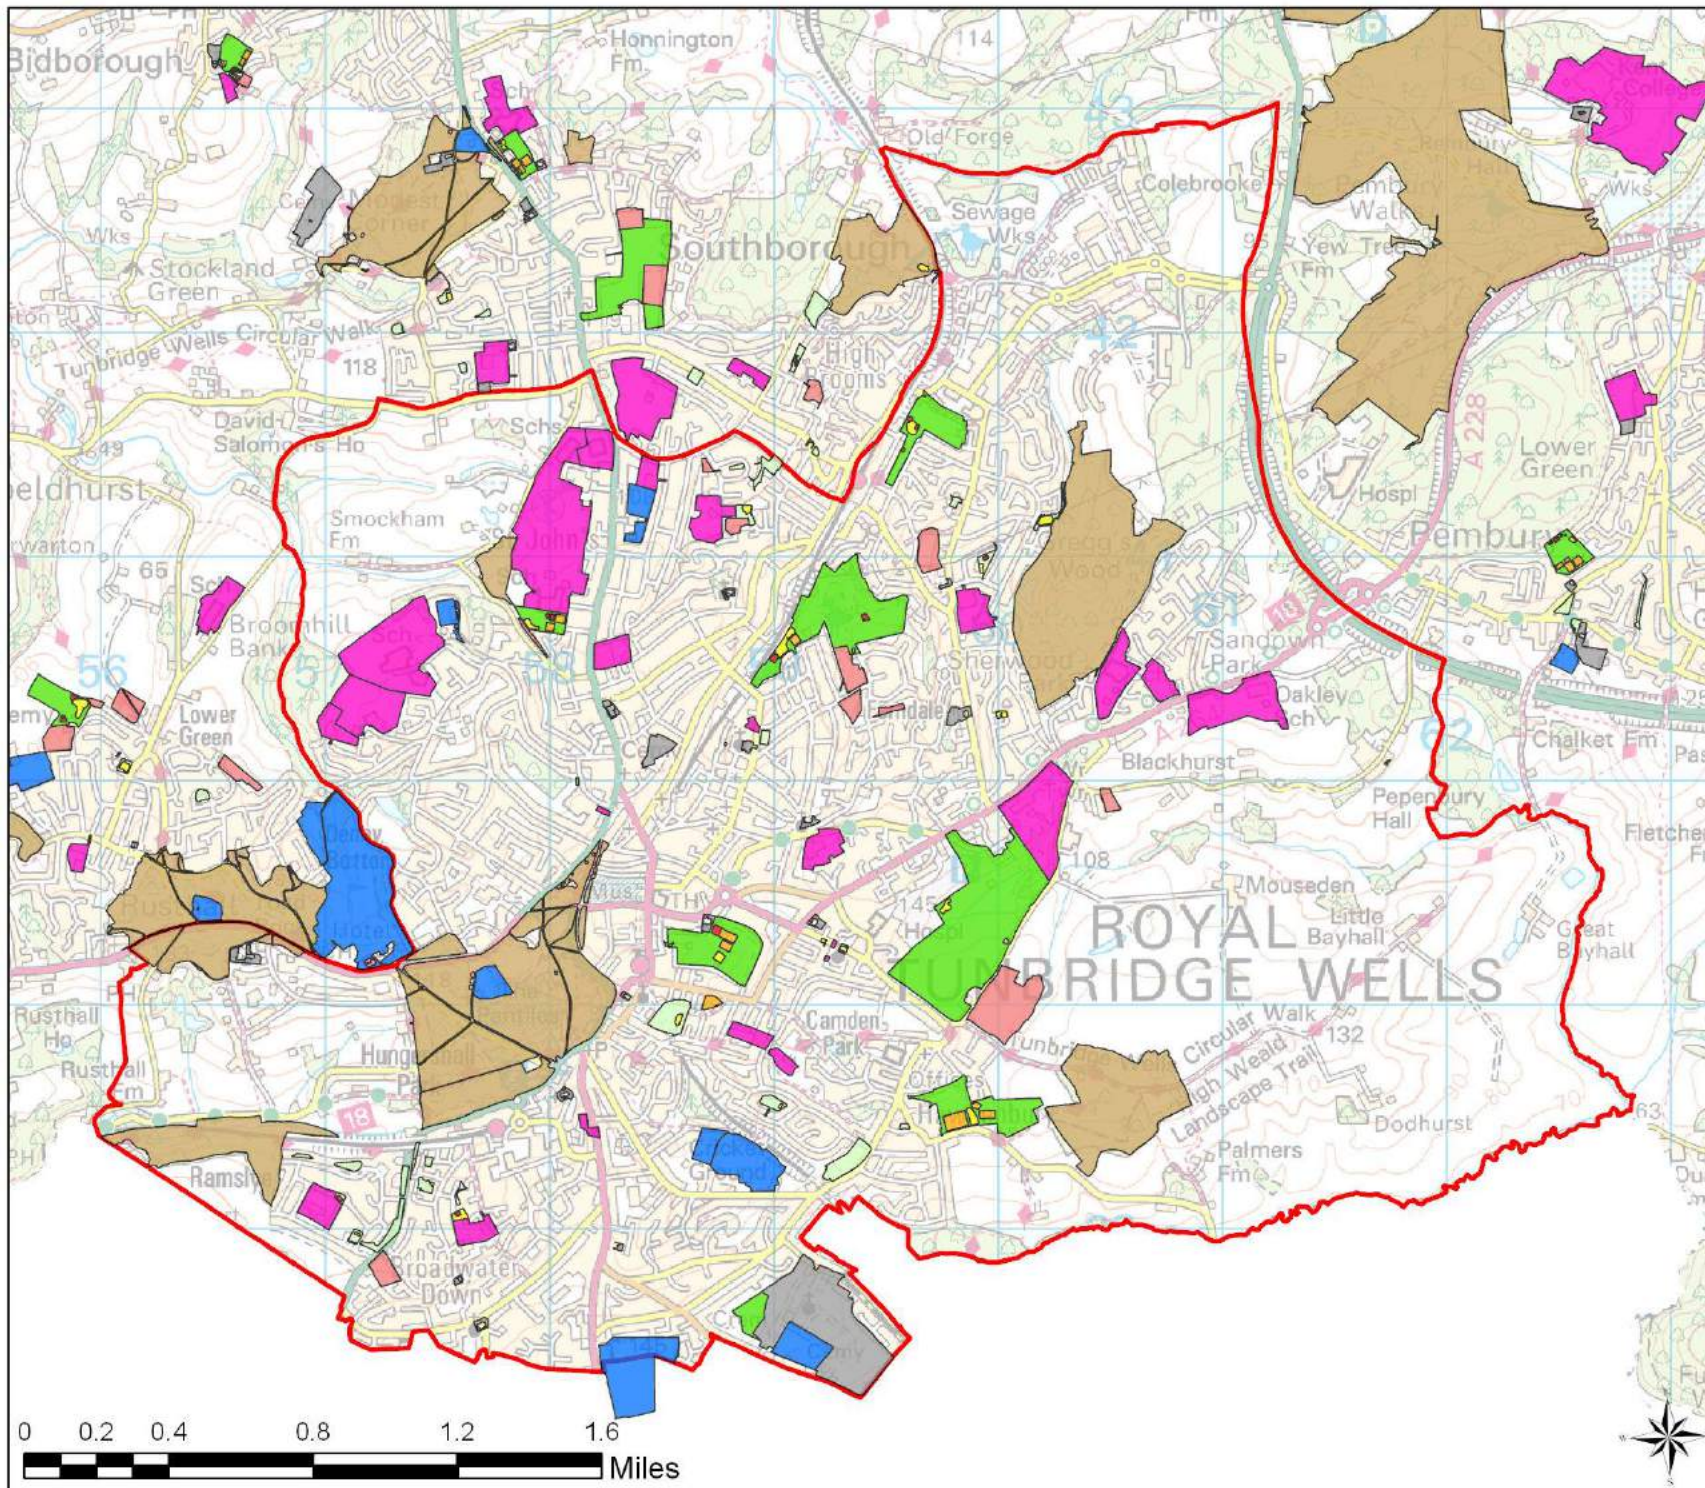

Tunbridge Wells
Open Space Study

Scale: 1:24,000

Map Produced on: 15-May-18

Pembury
Open Space Provision

- Legend**
- Parish Boundary
 - OpenSpace**
 - Accessible Natural Greenspace
 - Allotments
 - Amenity Greenspace
 - Cemeteries and Churchyards
 - Education
 - Outdoor Sport (Fixed)
 - Outdoor Sport (Private)
 - Parks and Recreation Grounds
 - Play (Child)
 - Play (Youth)

Tunbridge Wells
Open Space Study

Scale: 1:29,000

Map Produced on: 15-May-18

Royal Tunbridge Wells
Open Space Provision

Legend

- Parish Boundary
- OpenSpace**
- Accessible Natural Greenspace
- Allotments
- Amenity Greenspace
- Cemeteries and Churchyards
- Education
- Outdoor Sport (Fixed)
- Outdoor Sport (Private)
- Parks and Recreation Grounds
- Play (Child)
- Play (Youth)