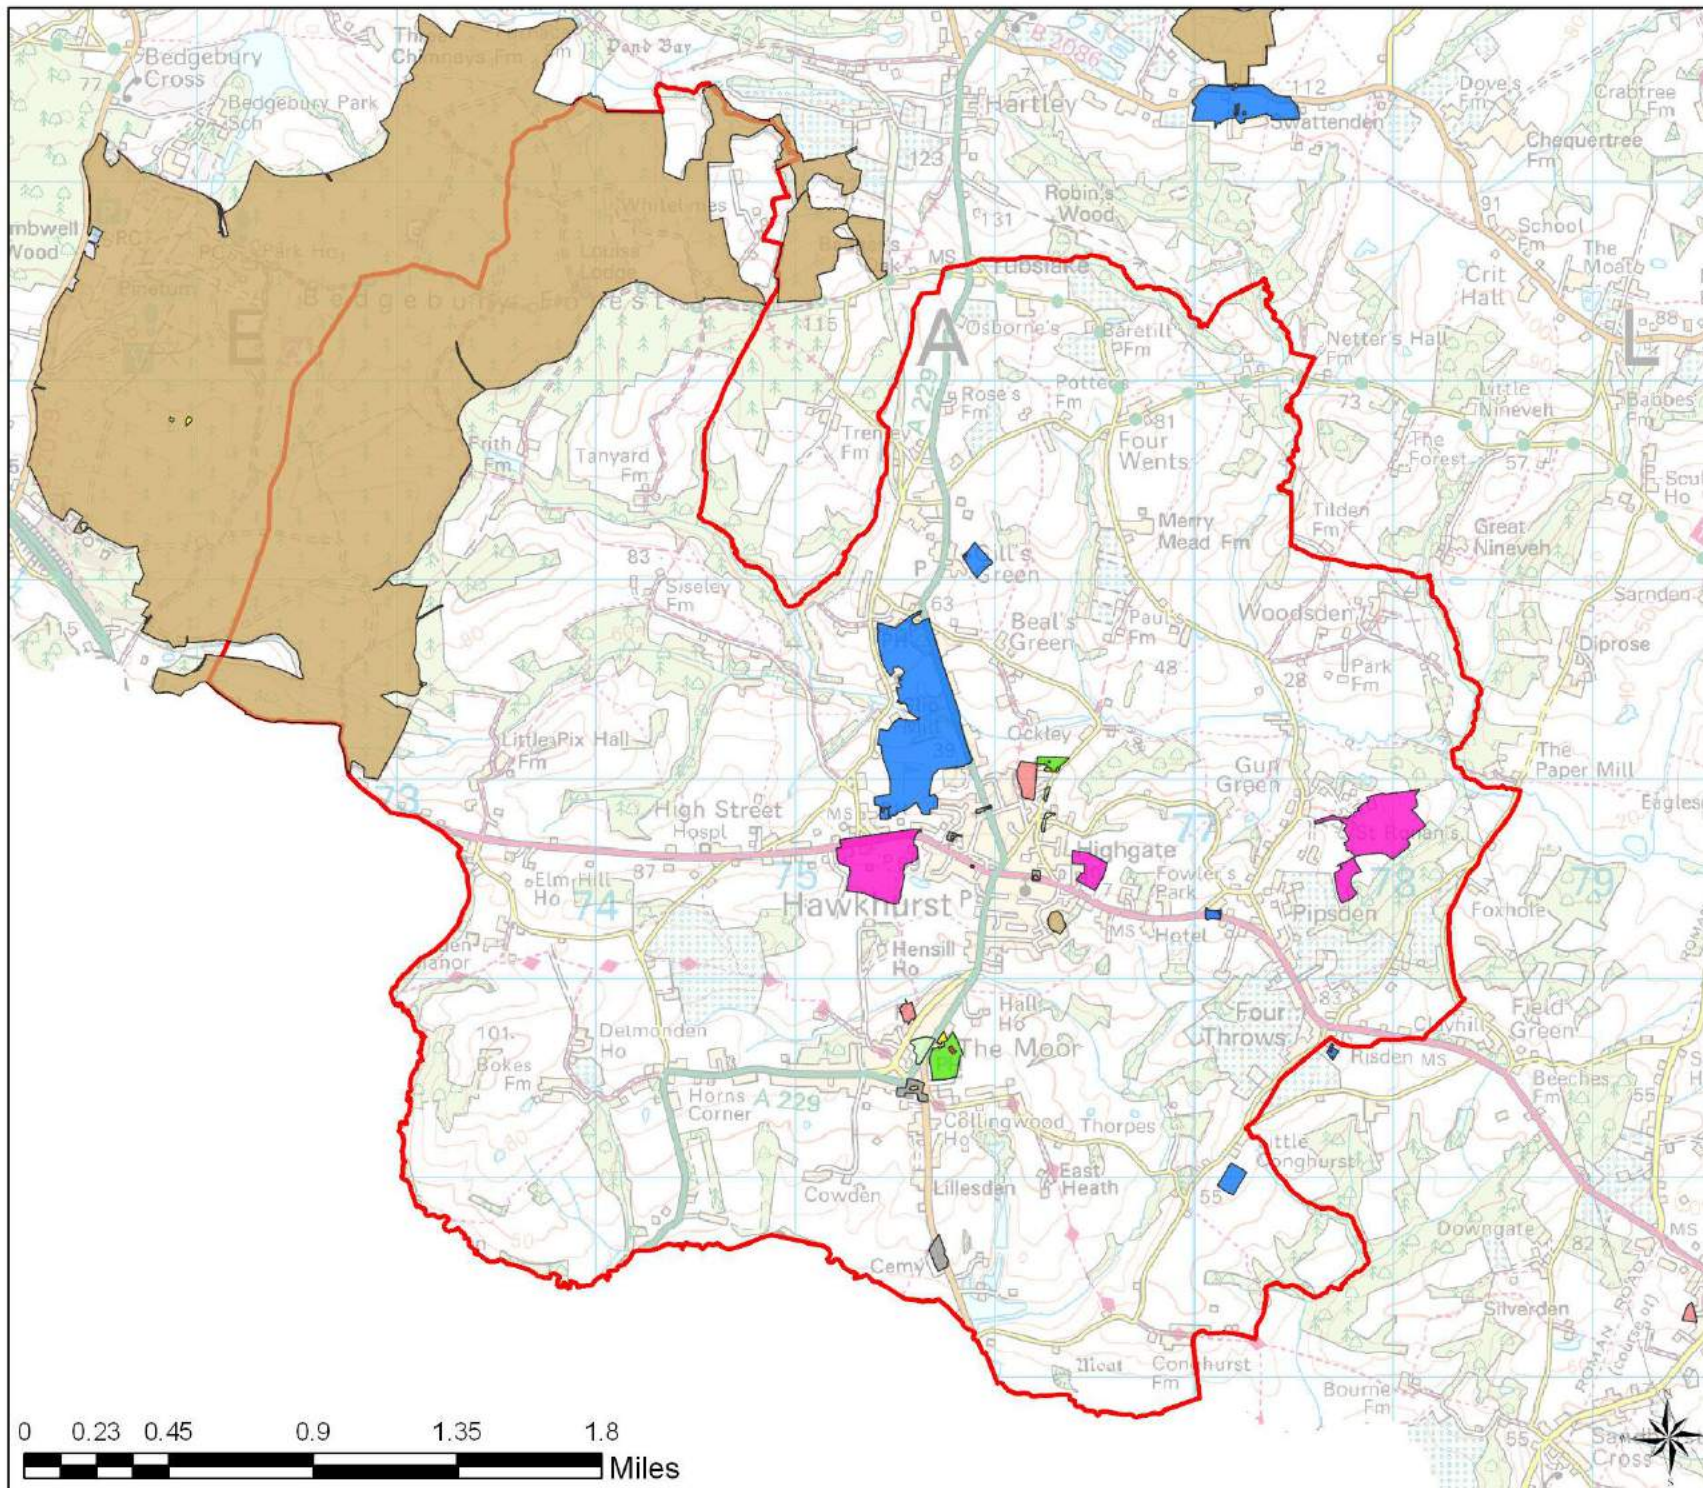

Tunbridge Wells
Open Space Study

Scale: 1:36,000

Map Produced on: 15-May-18

Cranbrook & Sissinghurst Open Space Provision

Legend

- Parish Boundary
- OpenSpace**
- Accessible Natural Greenspace
- Allotments
- Amenity Greenspace
- Cemeteries and Churchyards
- Education
- Outdoor Sport (Fixed)
- Outdoor Sport (Private)
- Parks and Recreation Grounds
- Play (Child)
- Play (Youth)

Tunbridge Wells
Open Space Study

Scale: 1:32,000

Map Produced on: 15-May-18

Goudhurst Open Space Provision

Legend

- Parish Boundary
- OpenSpace**
- Accessible Natural Greenspace
- Allotments
- Amenity Greenspace
- Cemeteries and Churchyards
- Education
- Outdoor Sport (Fixed)
- Outdoor Sport (Private)
- Parks and Recreation Grounds
- Play (Child)
- Play (Youth)

Tunbridge Wells
Open Space Study

Scale: 1:53,000

Map Produced on: 15-May-18

Hawkhurst
Open Space Provision

Legend

- Parish Boundary
- OpenSpace**
- Accessible Natural Greenspace
- Allotments
- Amenity Greenspace
- Cemeteries and Churchyards
- Education
- Outdoor Sport (Fixed)
- Outdoor Sport (Private)
- Parks and Recreation Grounds
- Play (Child)
- Play (Youth)