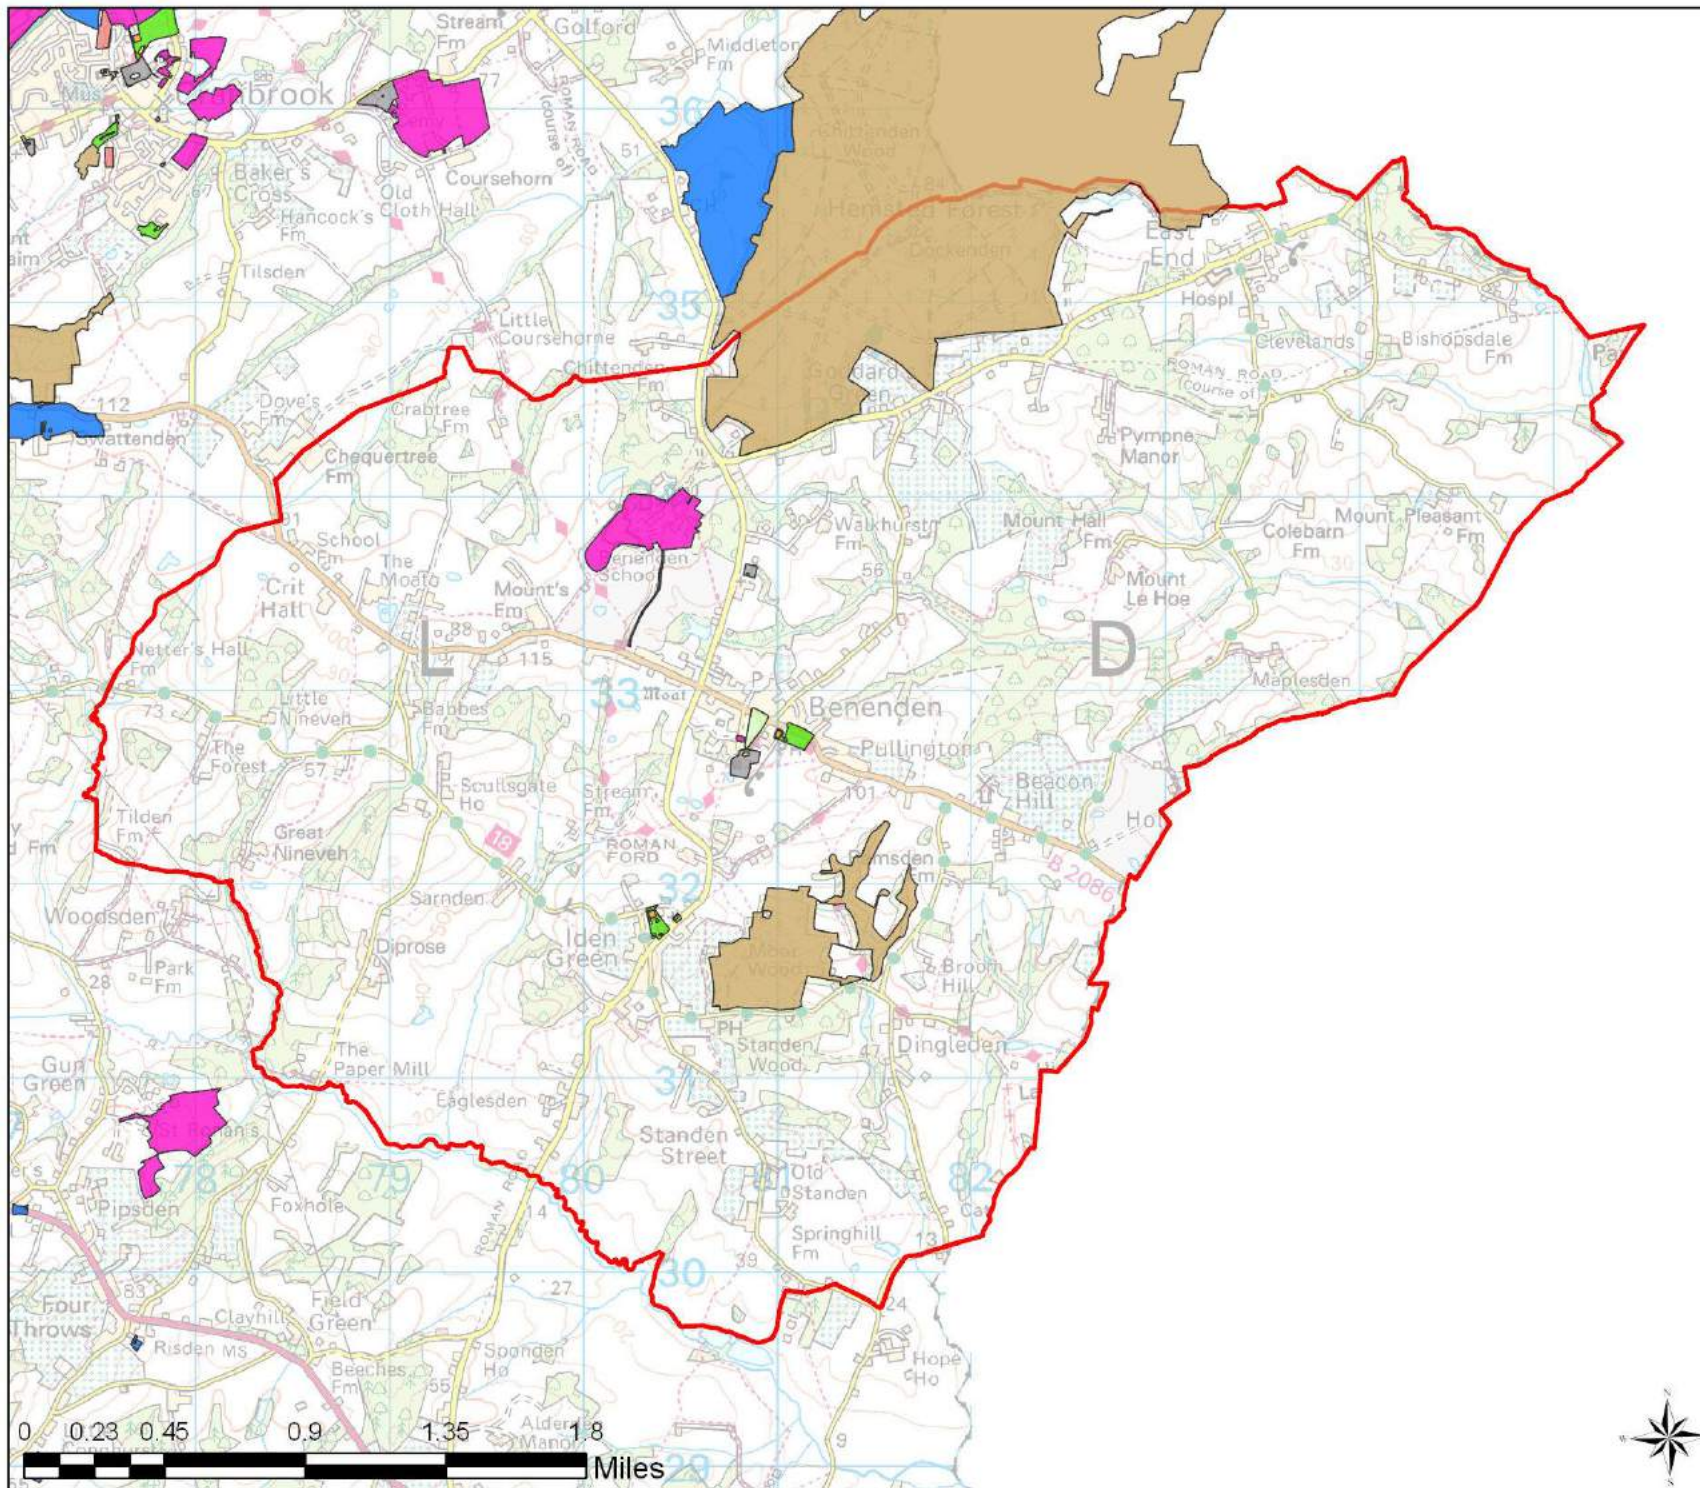

Tunbridge Wells
Open Space Study

Scale: 1:27,000

Map Produced on: 15-May-18

Southborough
Open Space Provision

Legend

- Parish Boundary
- OpenSpace**
- Accessible Natural Greenspace
- Allotments
- Amenity Greenspace
- Cemeteries and Churchyards
- Education
- Outdoor Sport (Fixed)
- Outdoor Sport (Private)
- Parks and Recreation Grounds
- Play (Child)
- Play (Youth)

Tunbridge Wells
Open Space Study

Scale: 1:19,000

Map Produced on: 15-May-18

Speldhurst Open Space Provision

Legend

- Parish Boundary
- OpenSpace**
- Accessible Natural Greenspace
- Allotments
- Amenity Greenspace
- Cemeteries and Churchyards
- Education
- Outdoor Sport (Fixed)
- Outdoor Sport (Private)
- Parks and Recreation Grounds
- Play (Child)
- Play (Youth)

Tunbridge Wells
Open Space Study

Scale: 1:29,000

Map Produced on: 15-May-18

Benenden
Open Space Provision

Legend

- Parish Boundary
- OpenSpace**
- Accessible Natural Greenspace
- Allotments
- Amenity Greenspace
- Cemeteries and Churchyards
- Education
- Outdoor Sport (Fixed)
- Outdoor Sport (Private)
- Parks and Recreation Grounds
- Play (Child)
- Play (Youth)