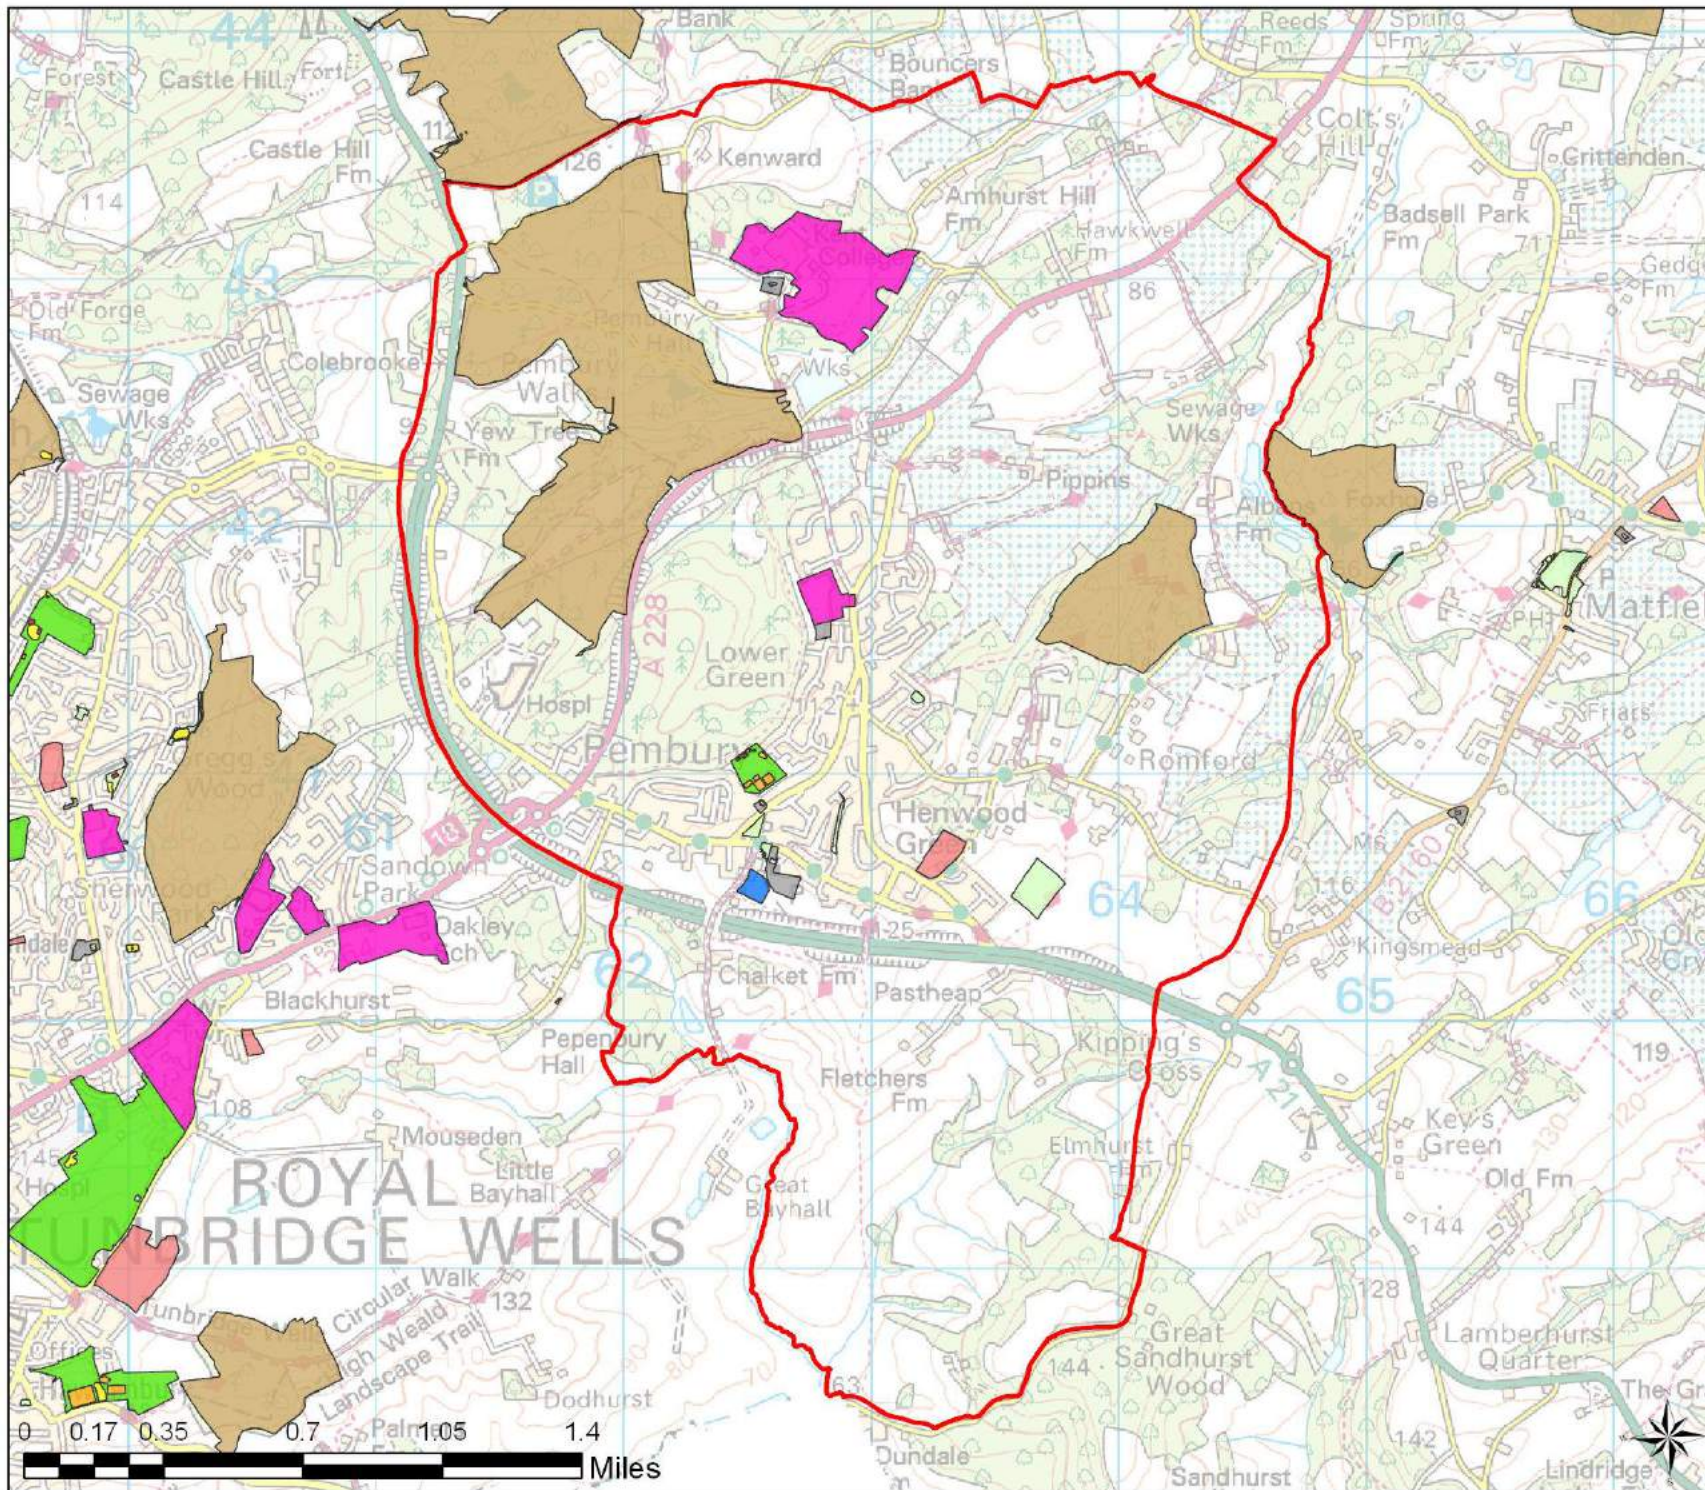

Pembury
Open Space Provision

1. **Legend**
2. Parish Boundary
   - **OpenSpace**
   - Accessible Natural Greenspace
   - Allotments
   - Amenity Greenspace
   - Cemeteries and Churchyards
   - Education
   - Outdoor Sport (Fixed)
   - Outdoor Sport (Private)
   - Parks and Recreation Grounds
   - Play (Child)
   - Play (Youth)

Tunbridge Wells
Open Space Study

Scale: 1:29,000

Map Produced on: 15-May-18