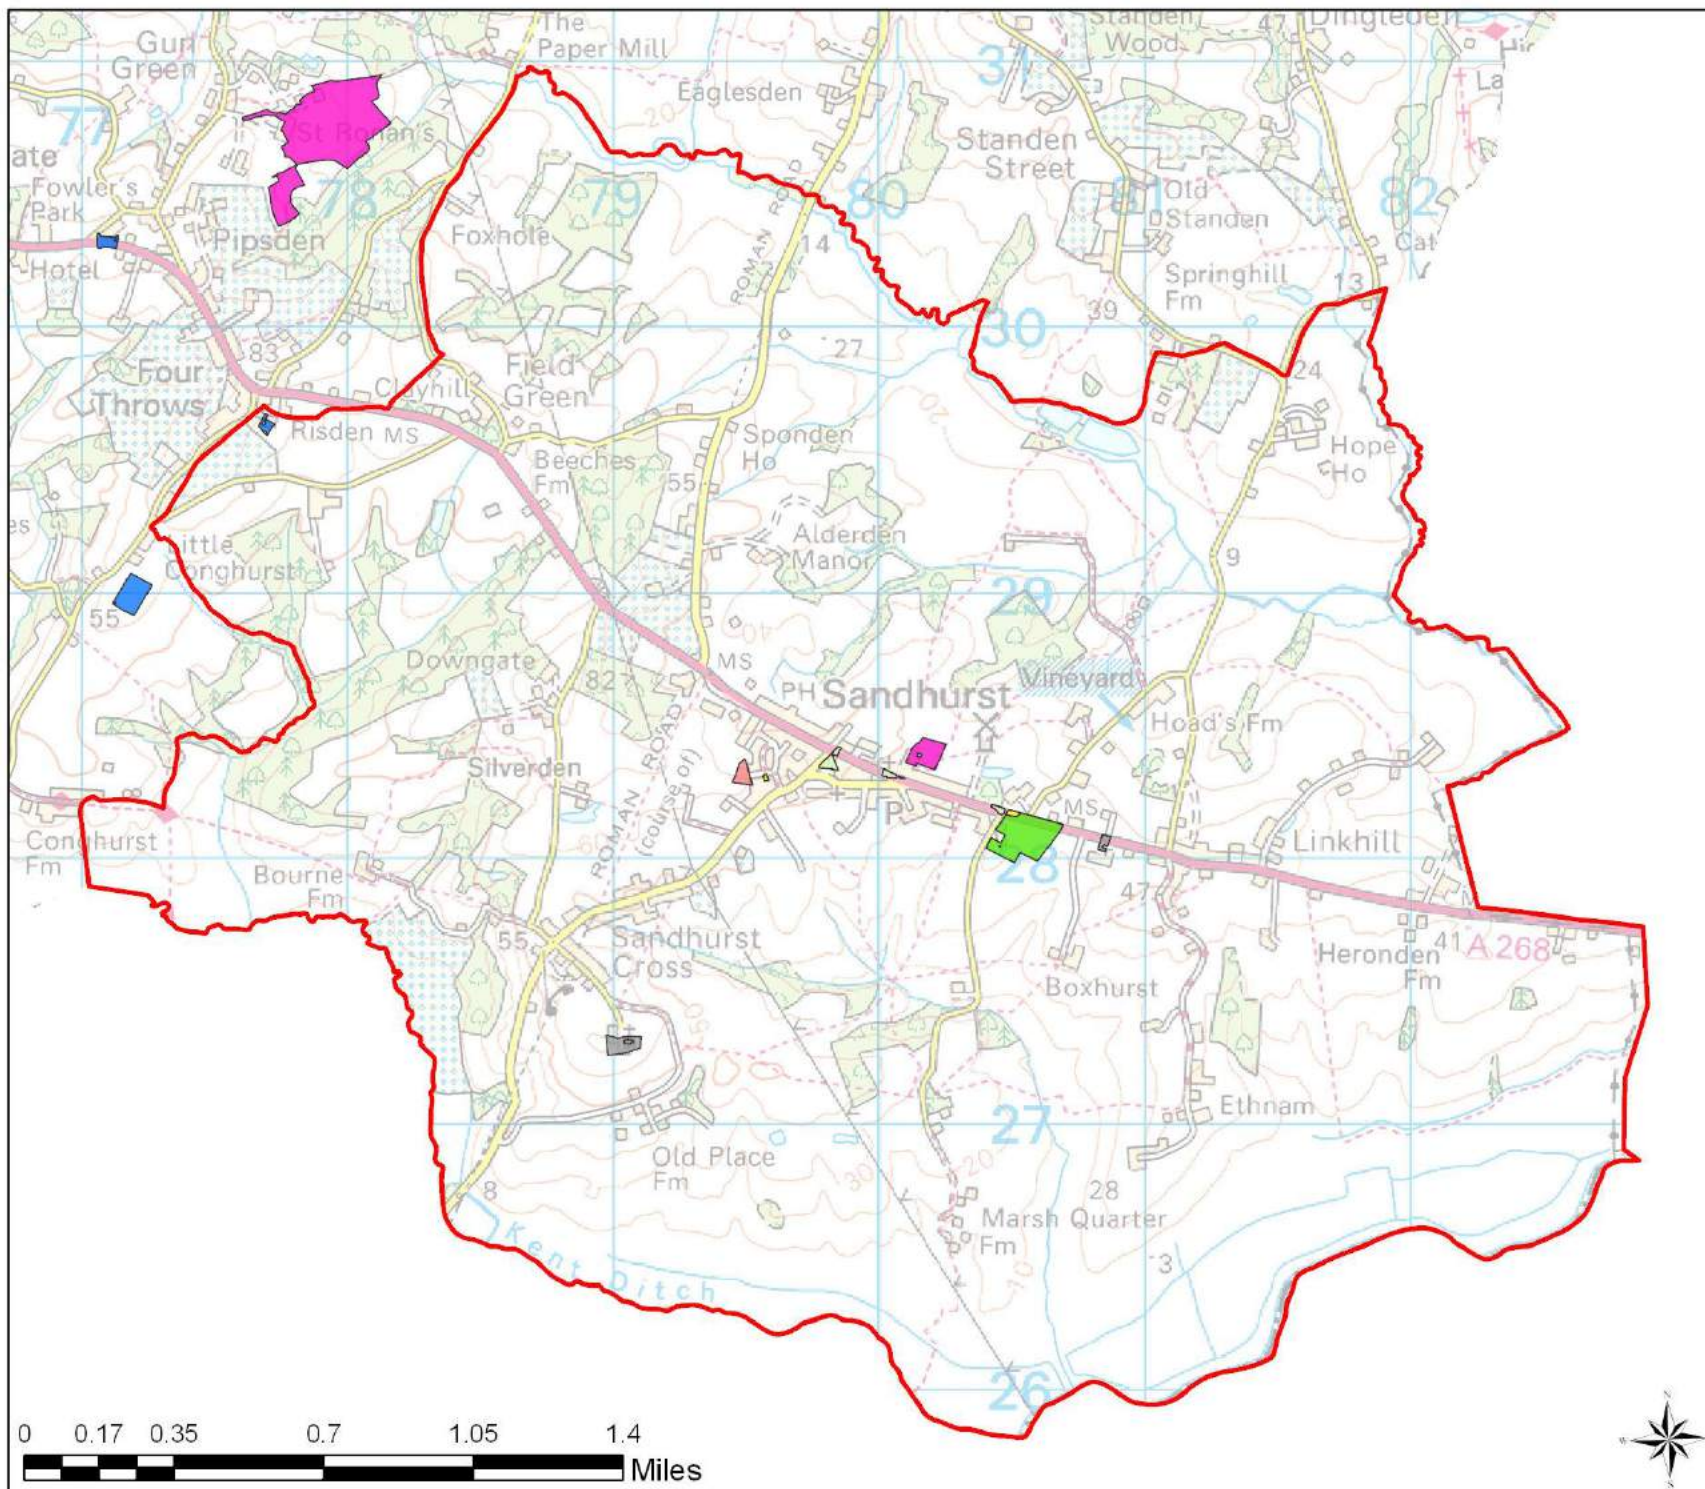

Tunbridge Wells
Open Space Study

Scale: 1:10,000

Map Produced on: 15-May-18

Sandhurst
Open Space Provision

- Legend**
- Parish Boundary
 - OpenSpace**
 - Accessible Natural Greenspace
 - Allotments
 - Amenity Greenspace
 - Cemeteries and Churchyards
 - Education
 - Outdoor Sport (Fixed)
 - Outdoor Sport (Private)
 - Parks and Recreation Grounds
 - Play (Child)
 - Play (Youth)