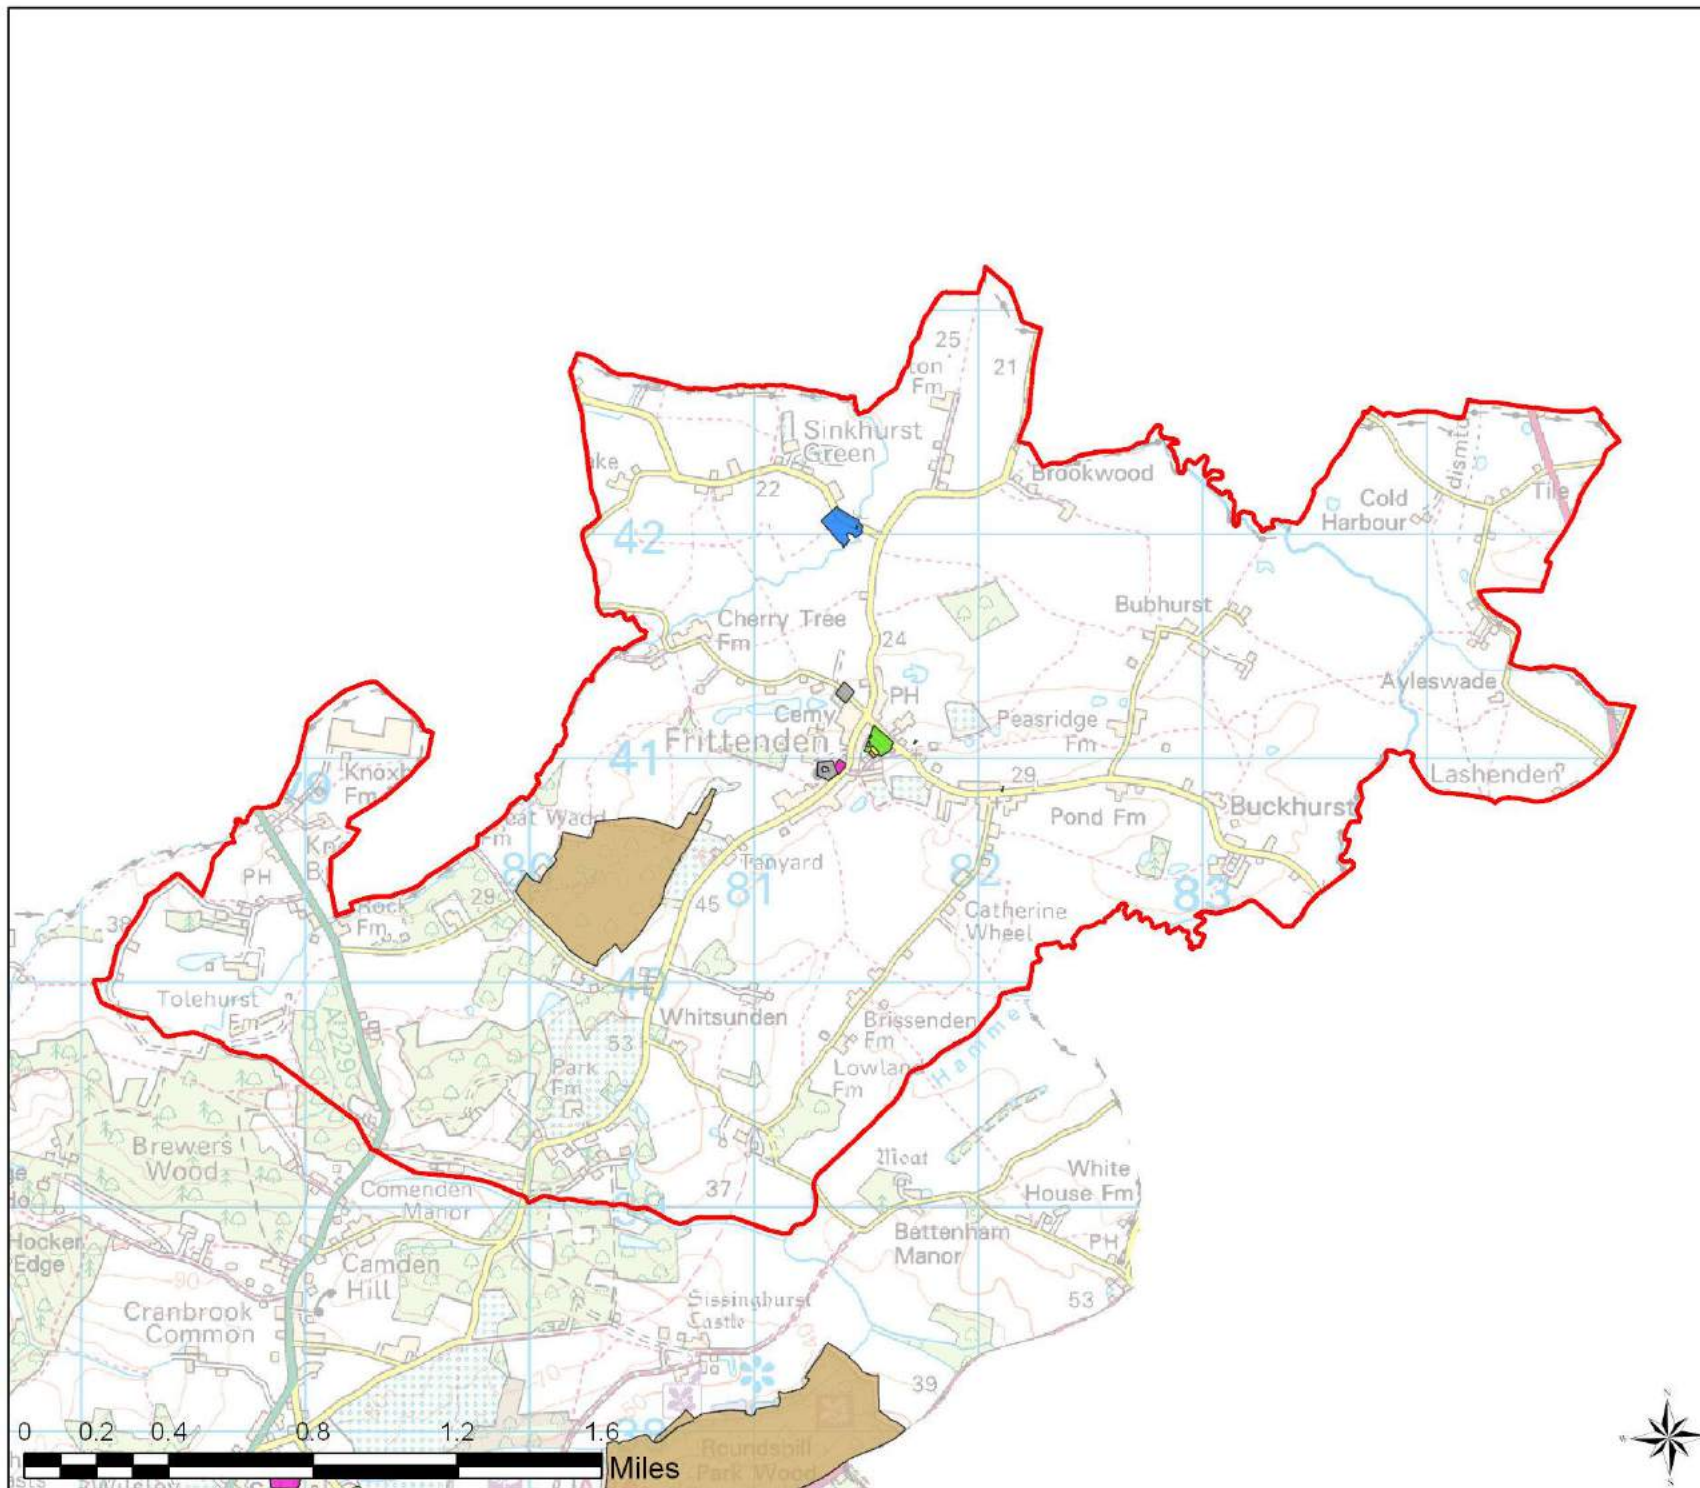

Frittenden
Open Space Provision

Legend

- Parish Boundary
- **OpenSpace**
- Accessible Natural Greenspace
- Allotments
- Amenity Greenspace
- Cemeteries and Churchyards
- Education
- Outdoor Sport (Fixed)
- Outdoor Sport (Private)
- Parks and Recreation Grounds
- Play (Child)
- Play (Youth)

Tunbridge Wells
Open Space Study

Scale: 1:32,000

Map Produced on: 15-May-18