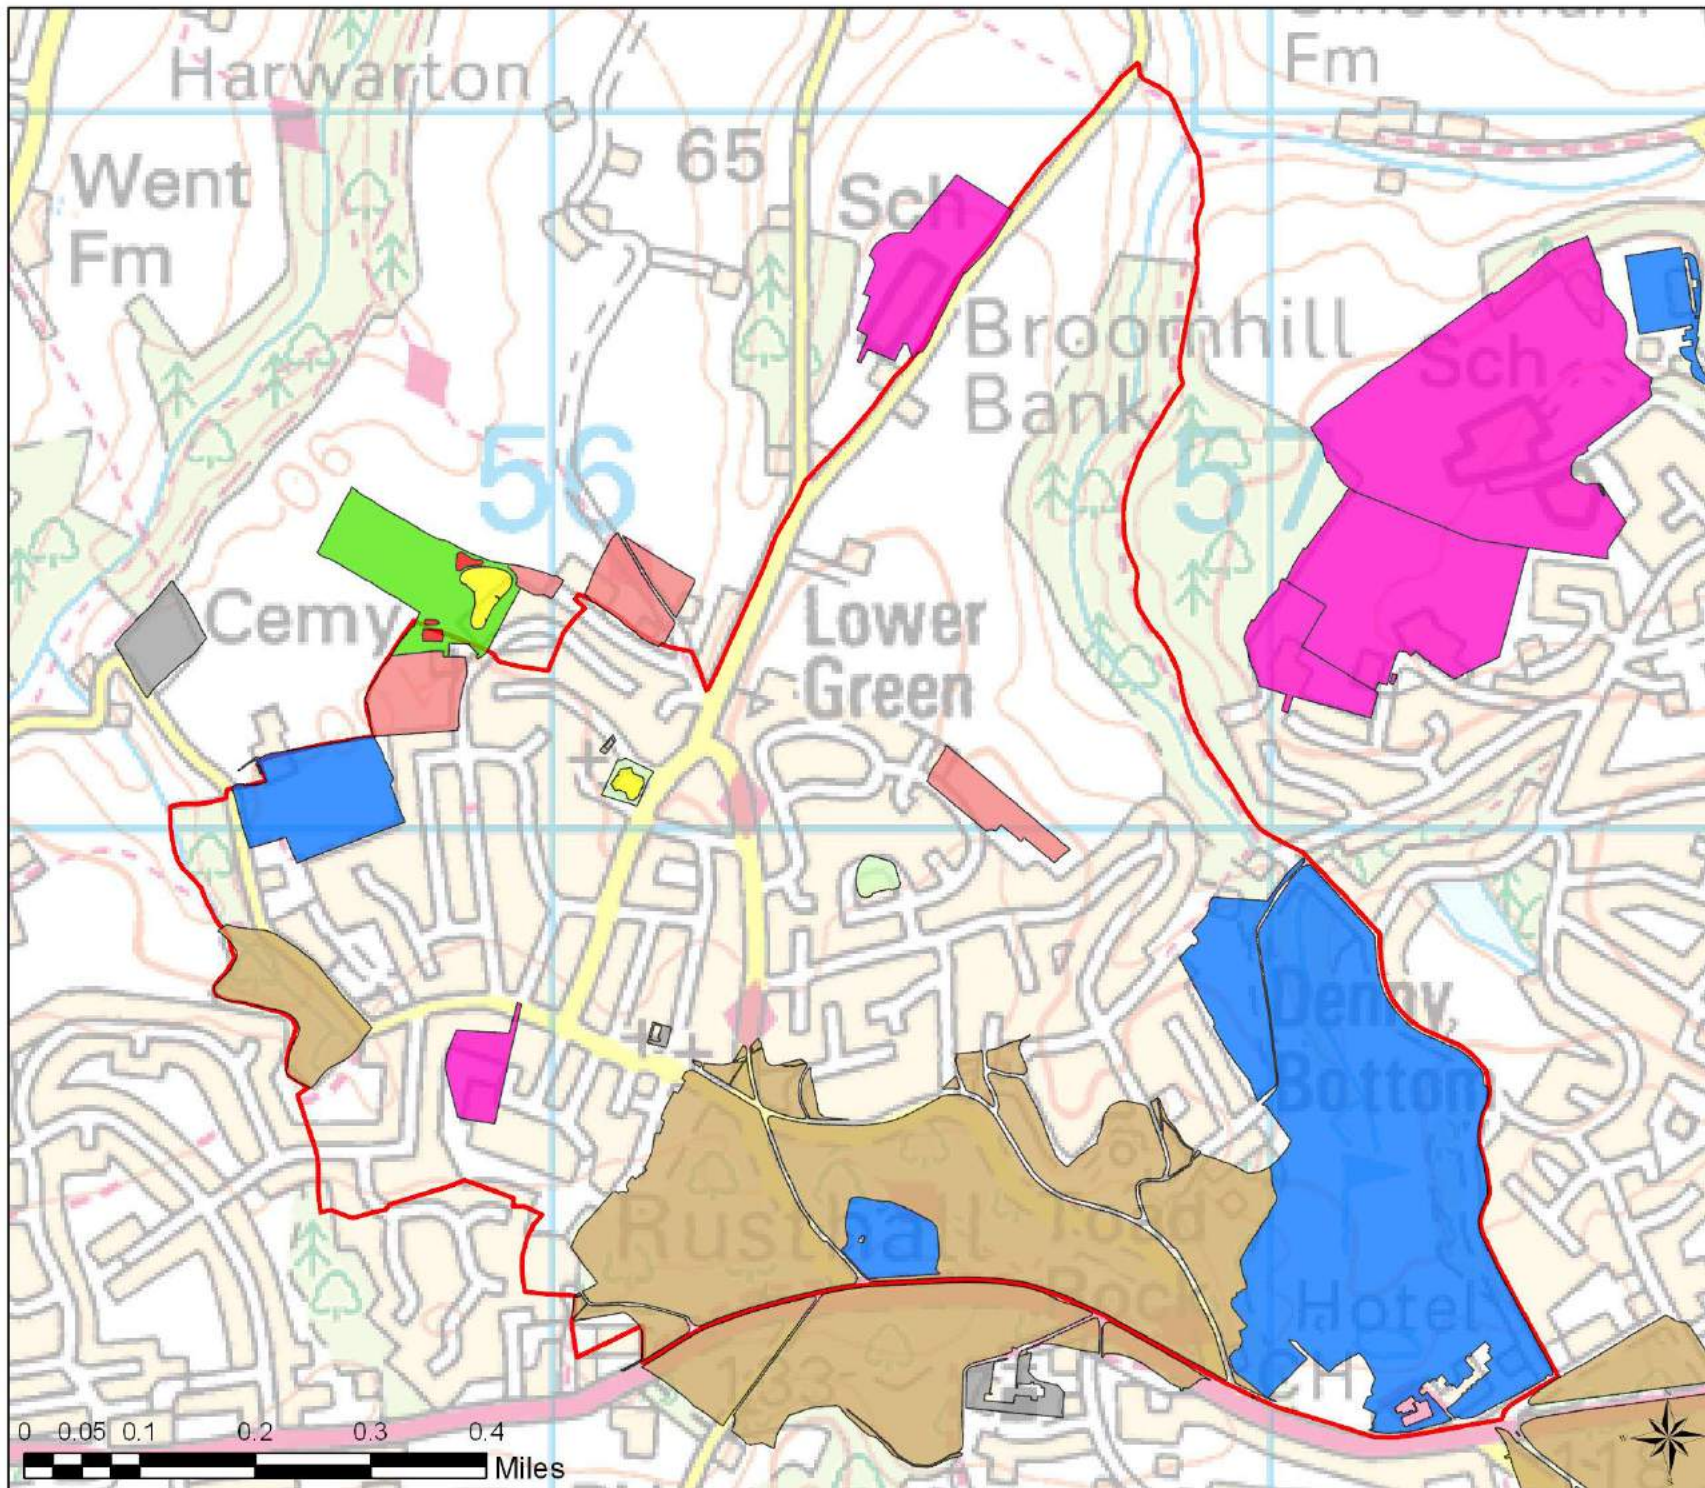

Rusthall
Open Space Provision