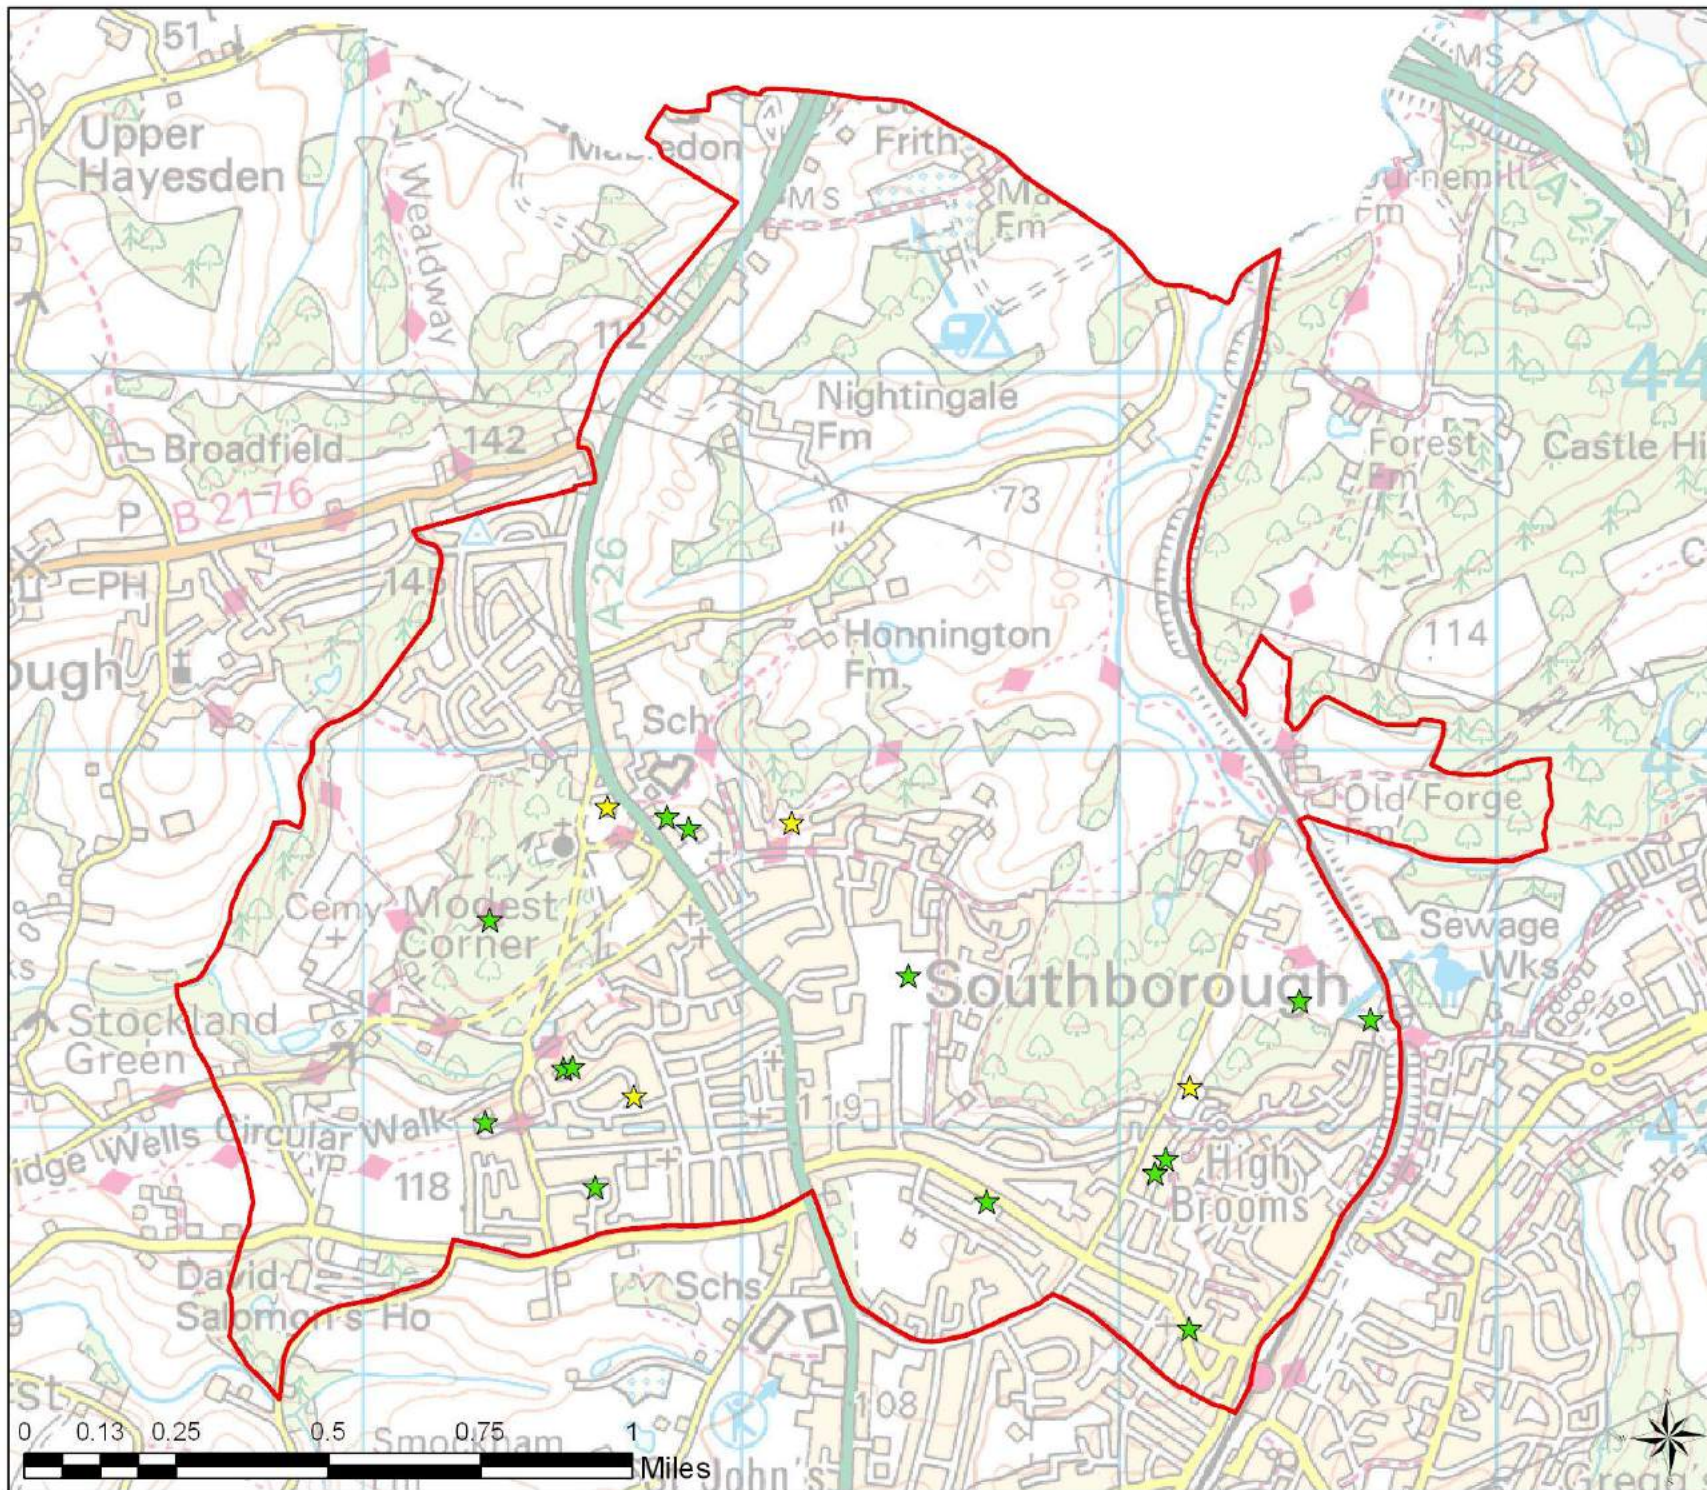

B - Average

C - Poor

Tunbridge Wells
Open Space Study

Scale: 1:27,000

Map Produced on: 13-Feb-18

Southborough
Open Space Quality Grades

Legend

Parish

 Boundary

Open Space Quality

 A - Good

 B - Average

 C - Poor

Tunbridge Wells
Open Space Study

Scale: 1:19,000

Map Produced on: 13-Feb-18