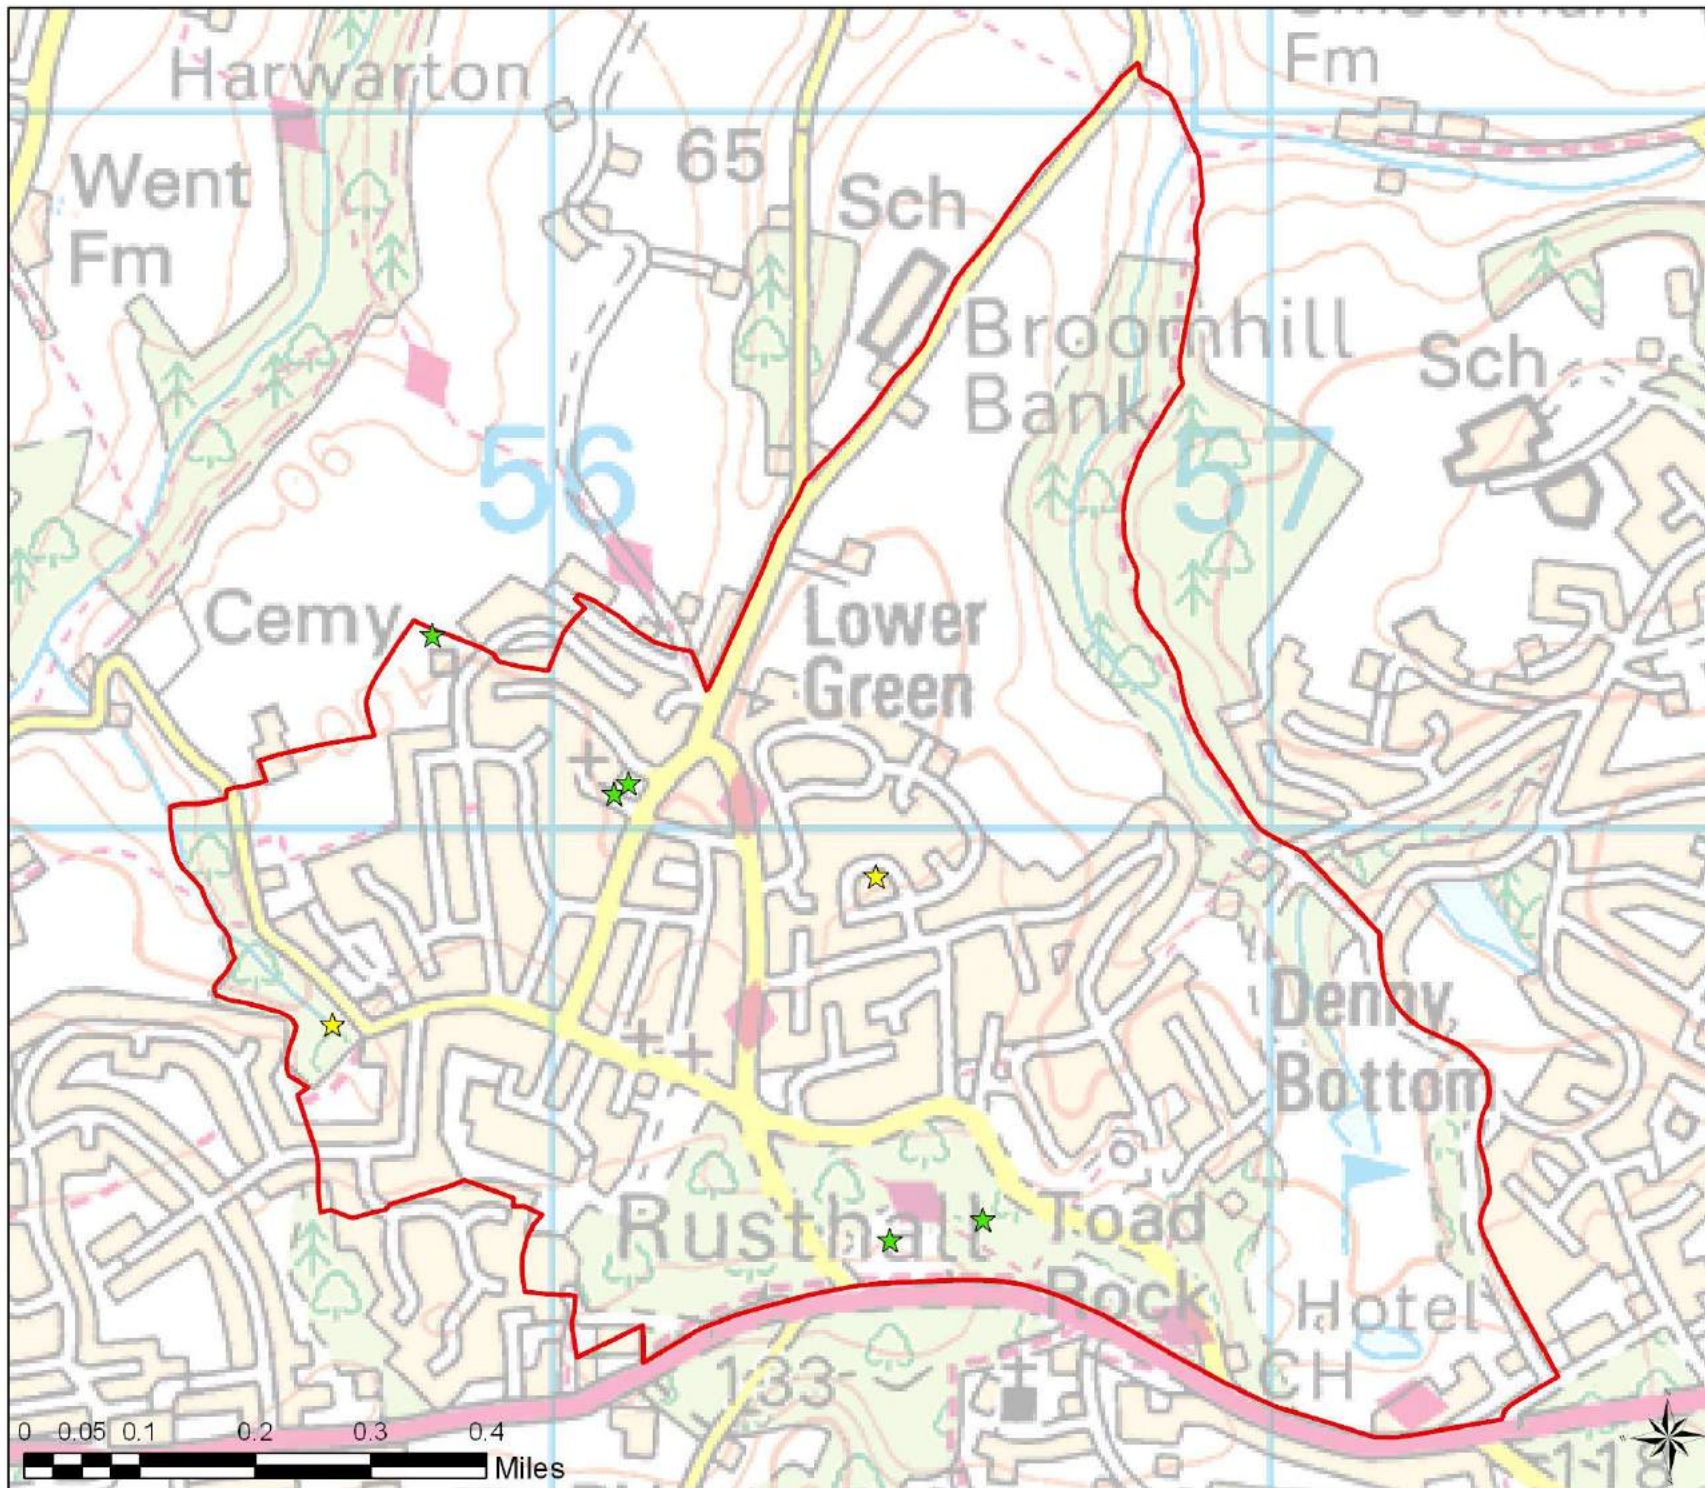

Rusthall
Open Space Quality Grades

Legend

Parish
Boundary

Open Space Quality
A - Good
B - Average
C - Poor

Tunbridge Wells
Open Space Study

Scale: 1:10,000

Map Produced on: 13-Feb-18