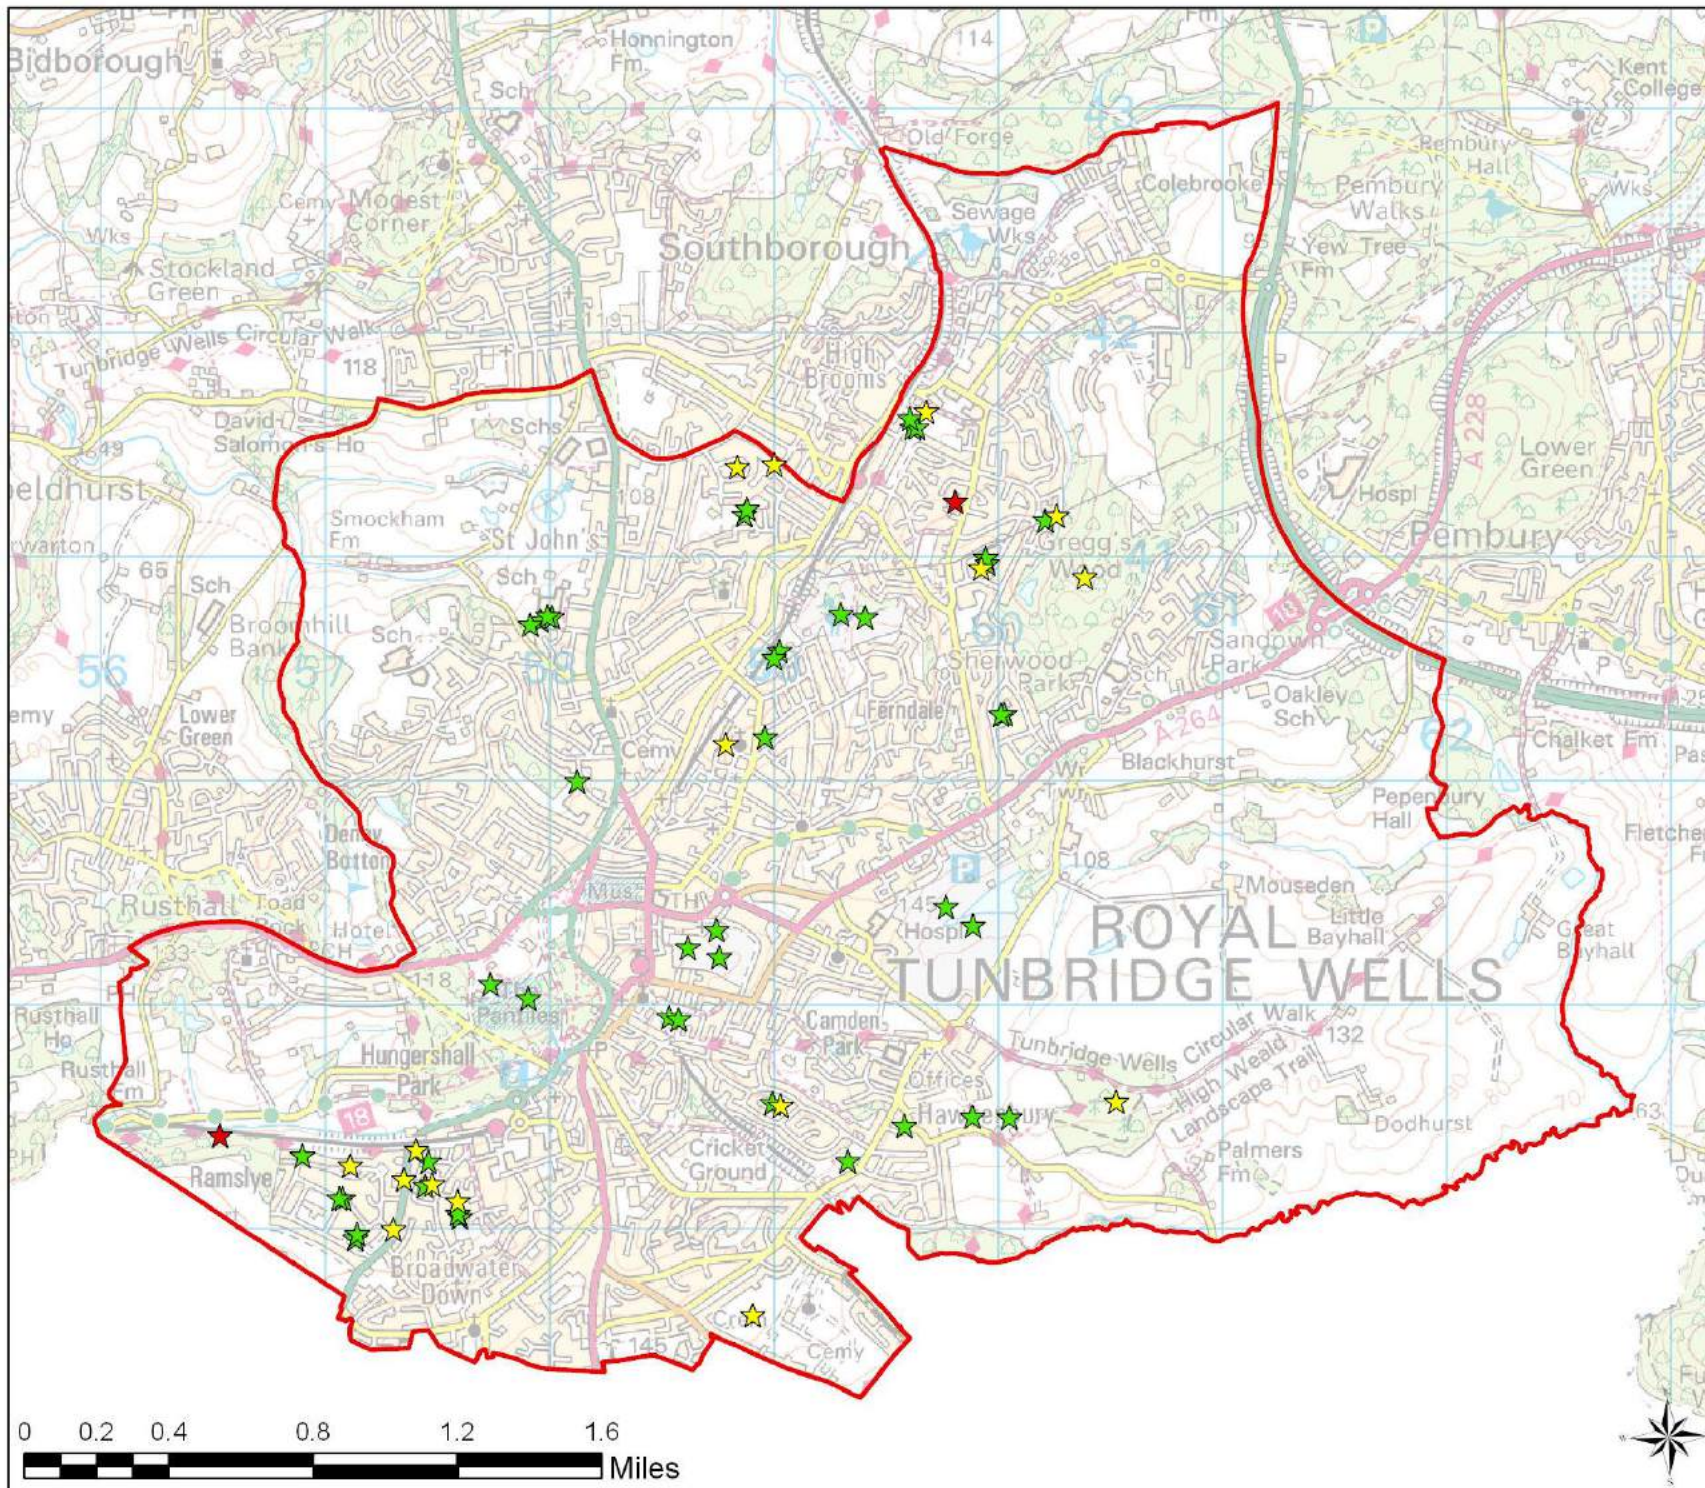

Pembury
Open Space Quality Grades

Legend

Parish
 Boundary

Open Space Quality

- ★ A - Good
- ★ B - Average
- ★ C - Poor

Tunbridge Wells
Open Space Study

Scale: 1:29,000

Map Produced on: 13-Feb-18