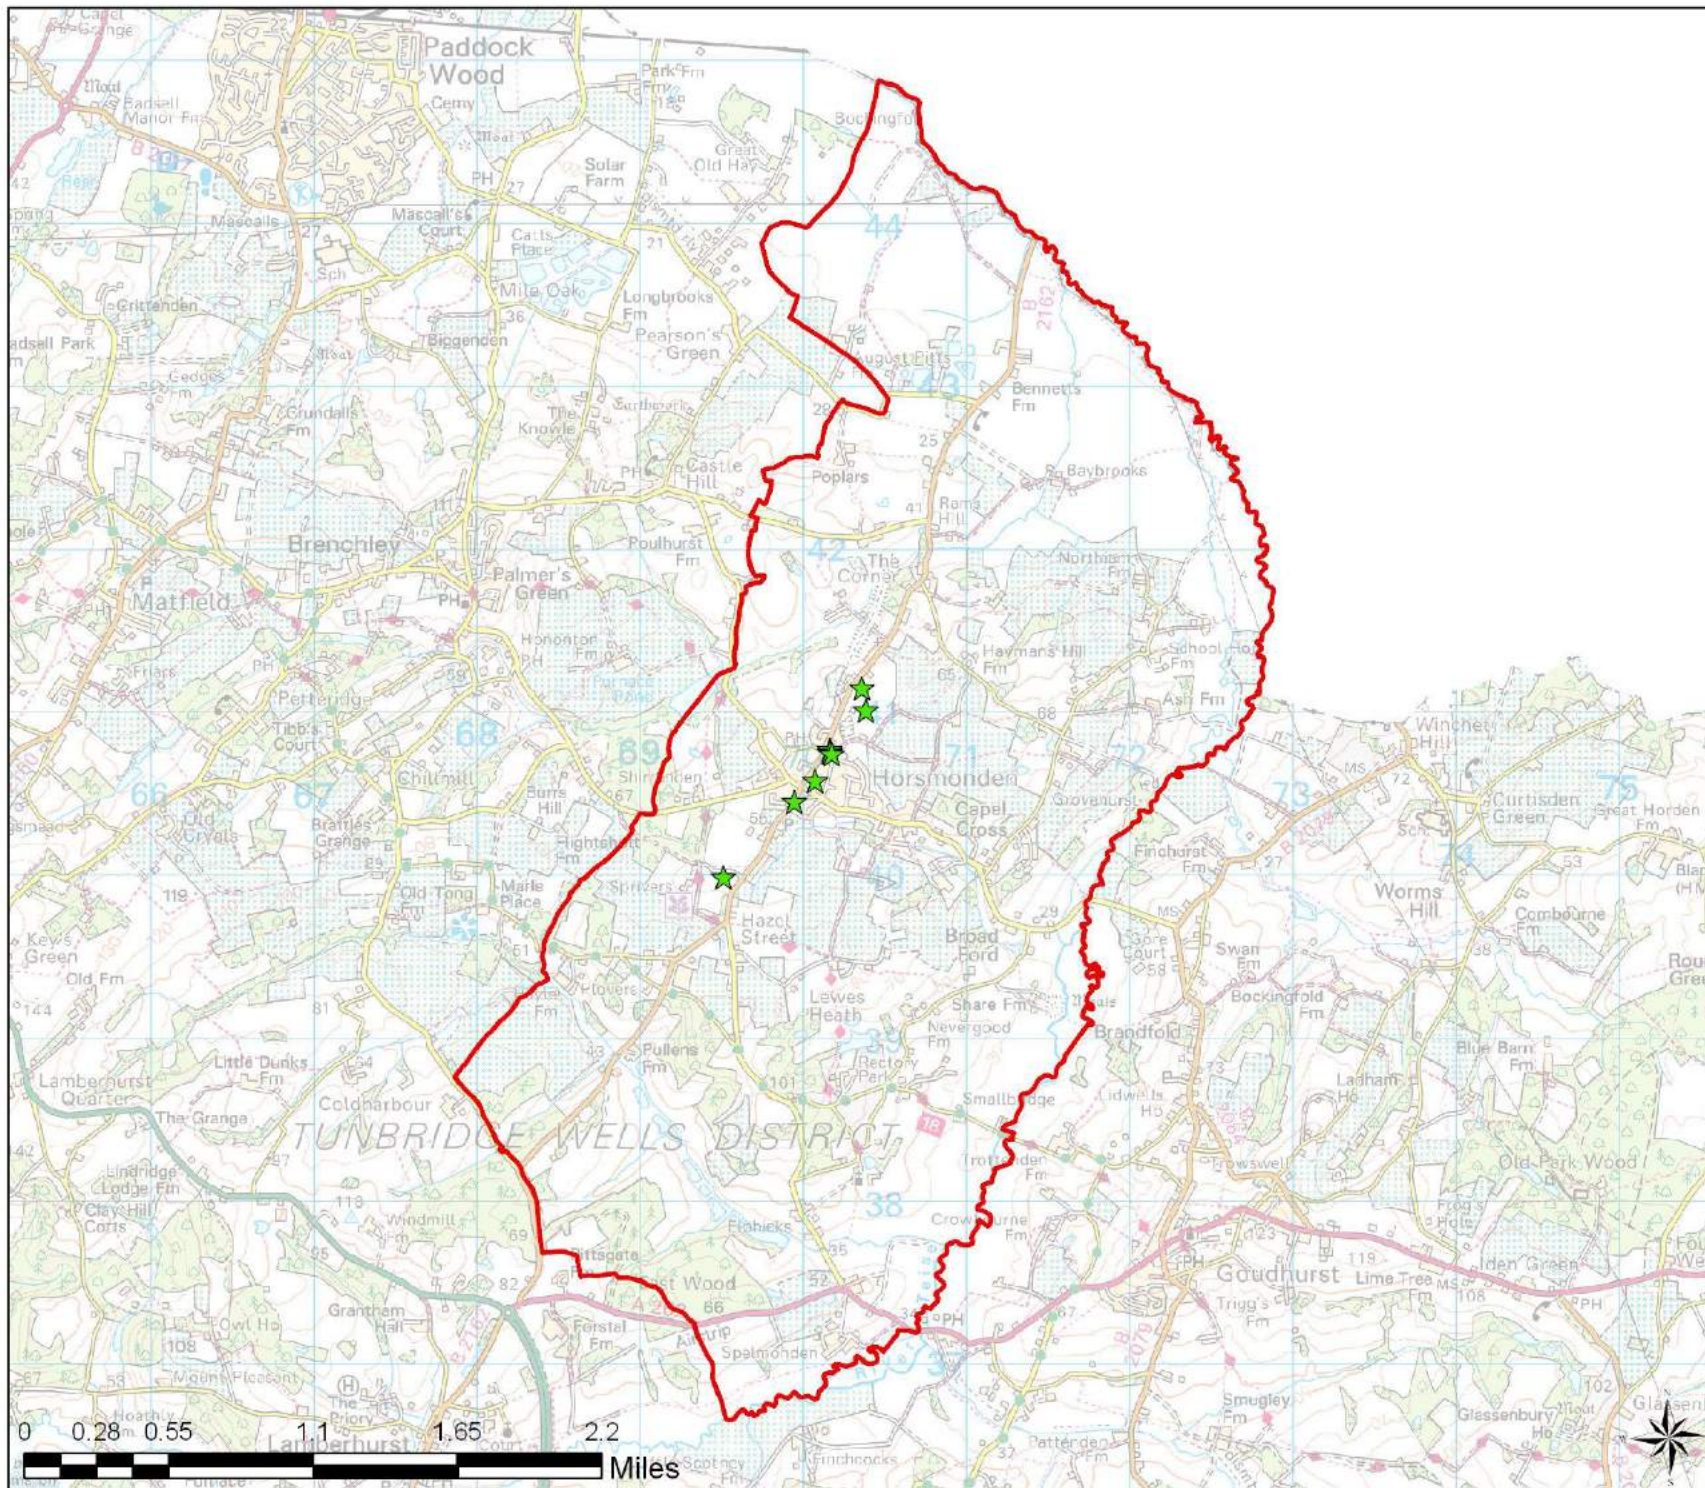

Horsmonden Open Space Quality Grades