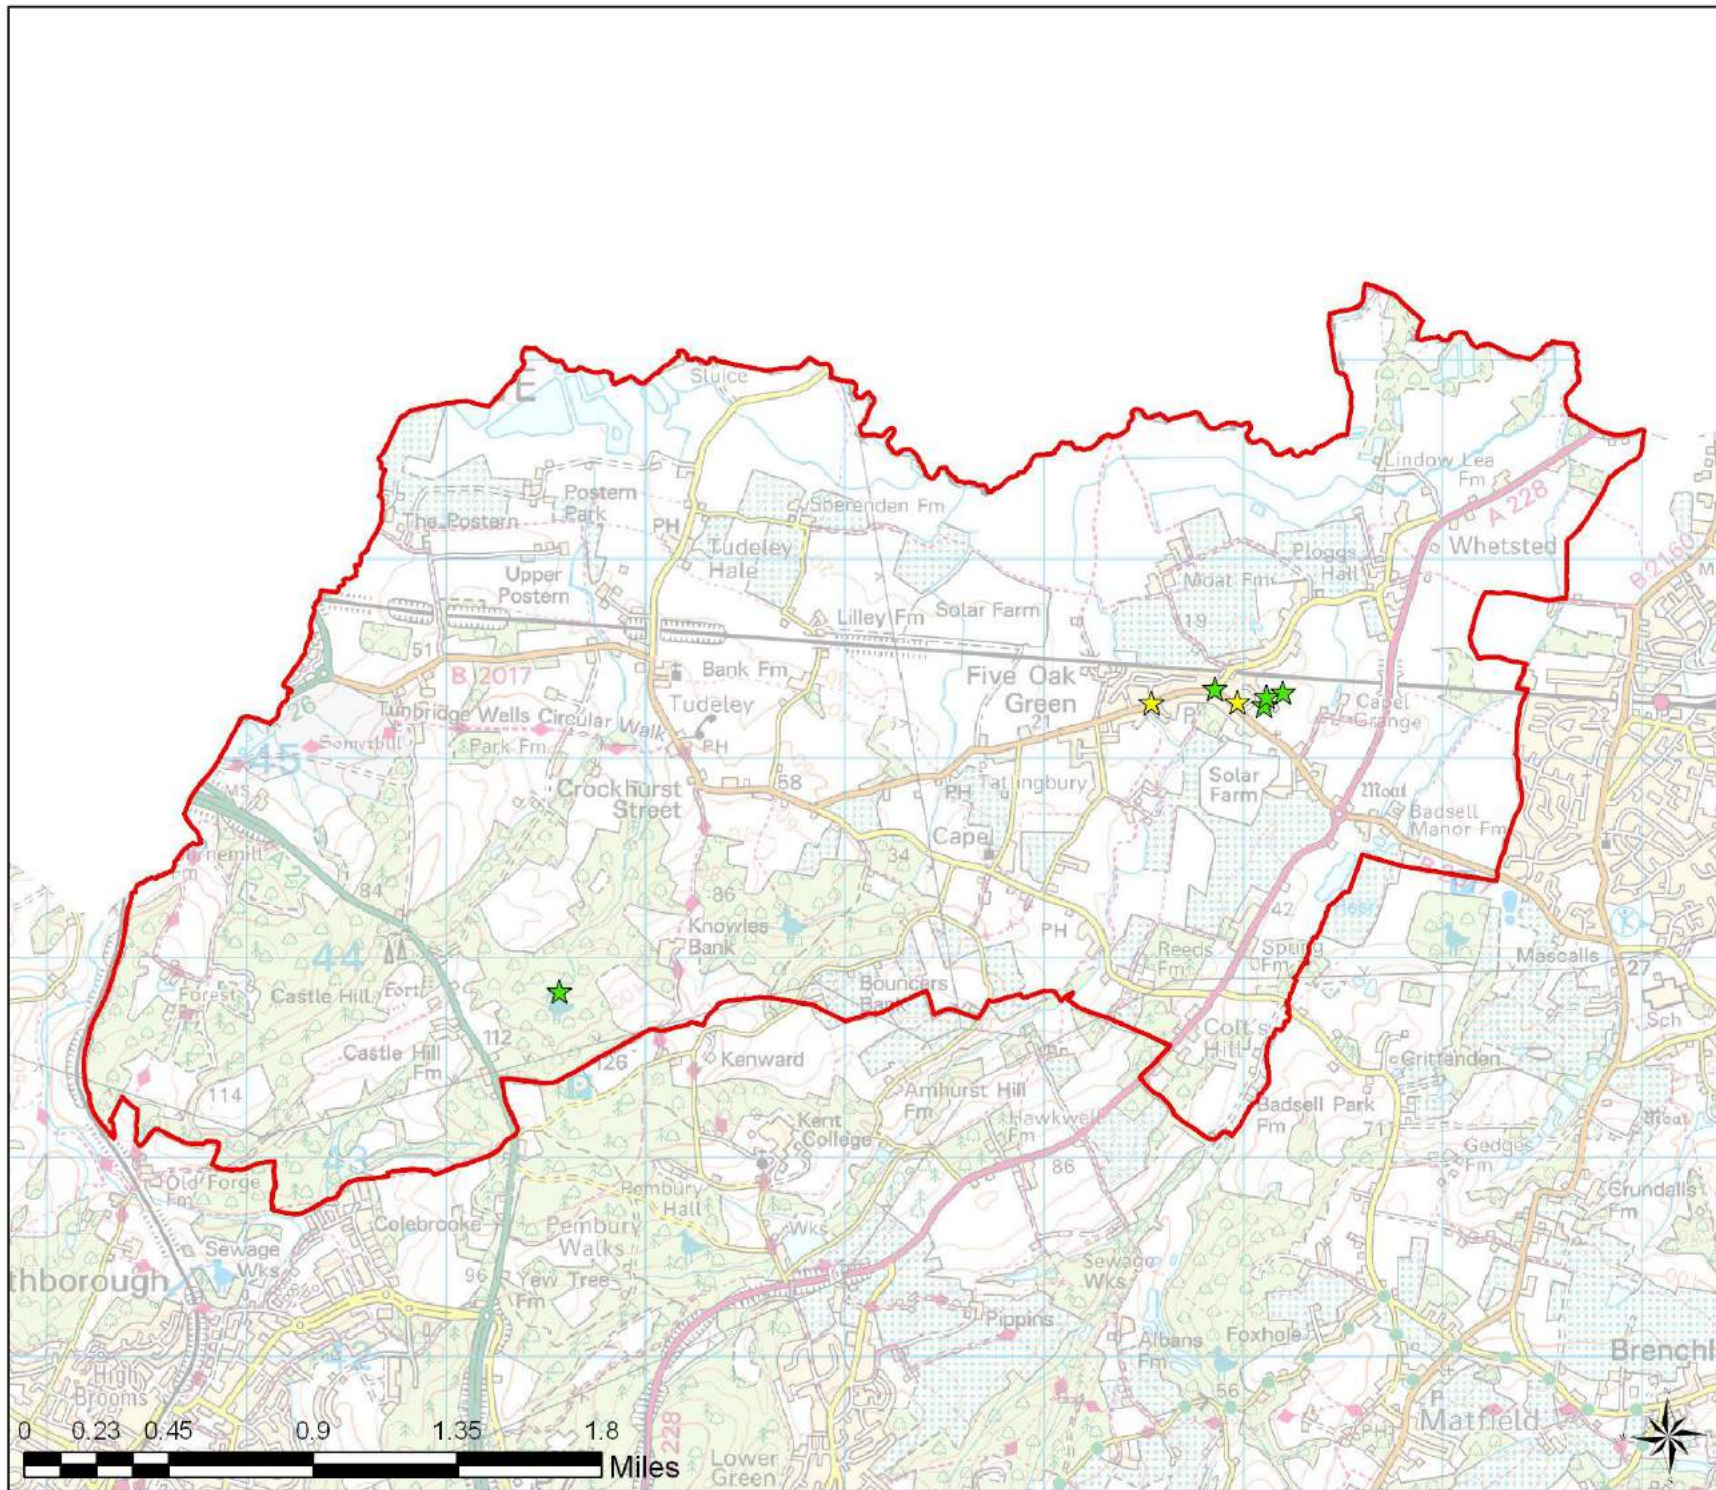

**Brechley
Open Space Quality Grades**

Legend

Parish
 Boundary

Open Space Quality
 A - Good
 B - Average
 C - Poor

Tunbridge Wells
Open Space Study

Scale: 1:31,000

Map Produced on: 13-Feb-18

**Capel
Open Space Quality Grades**