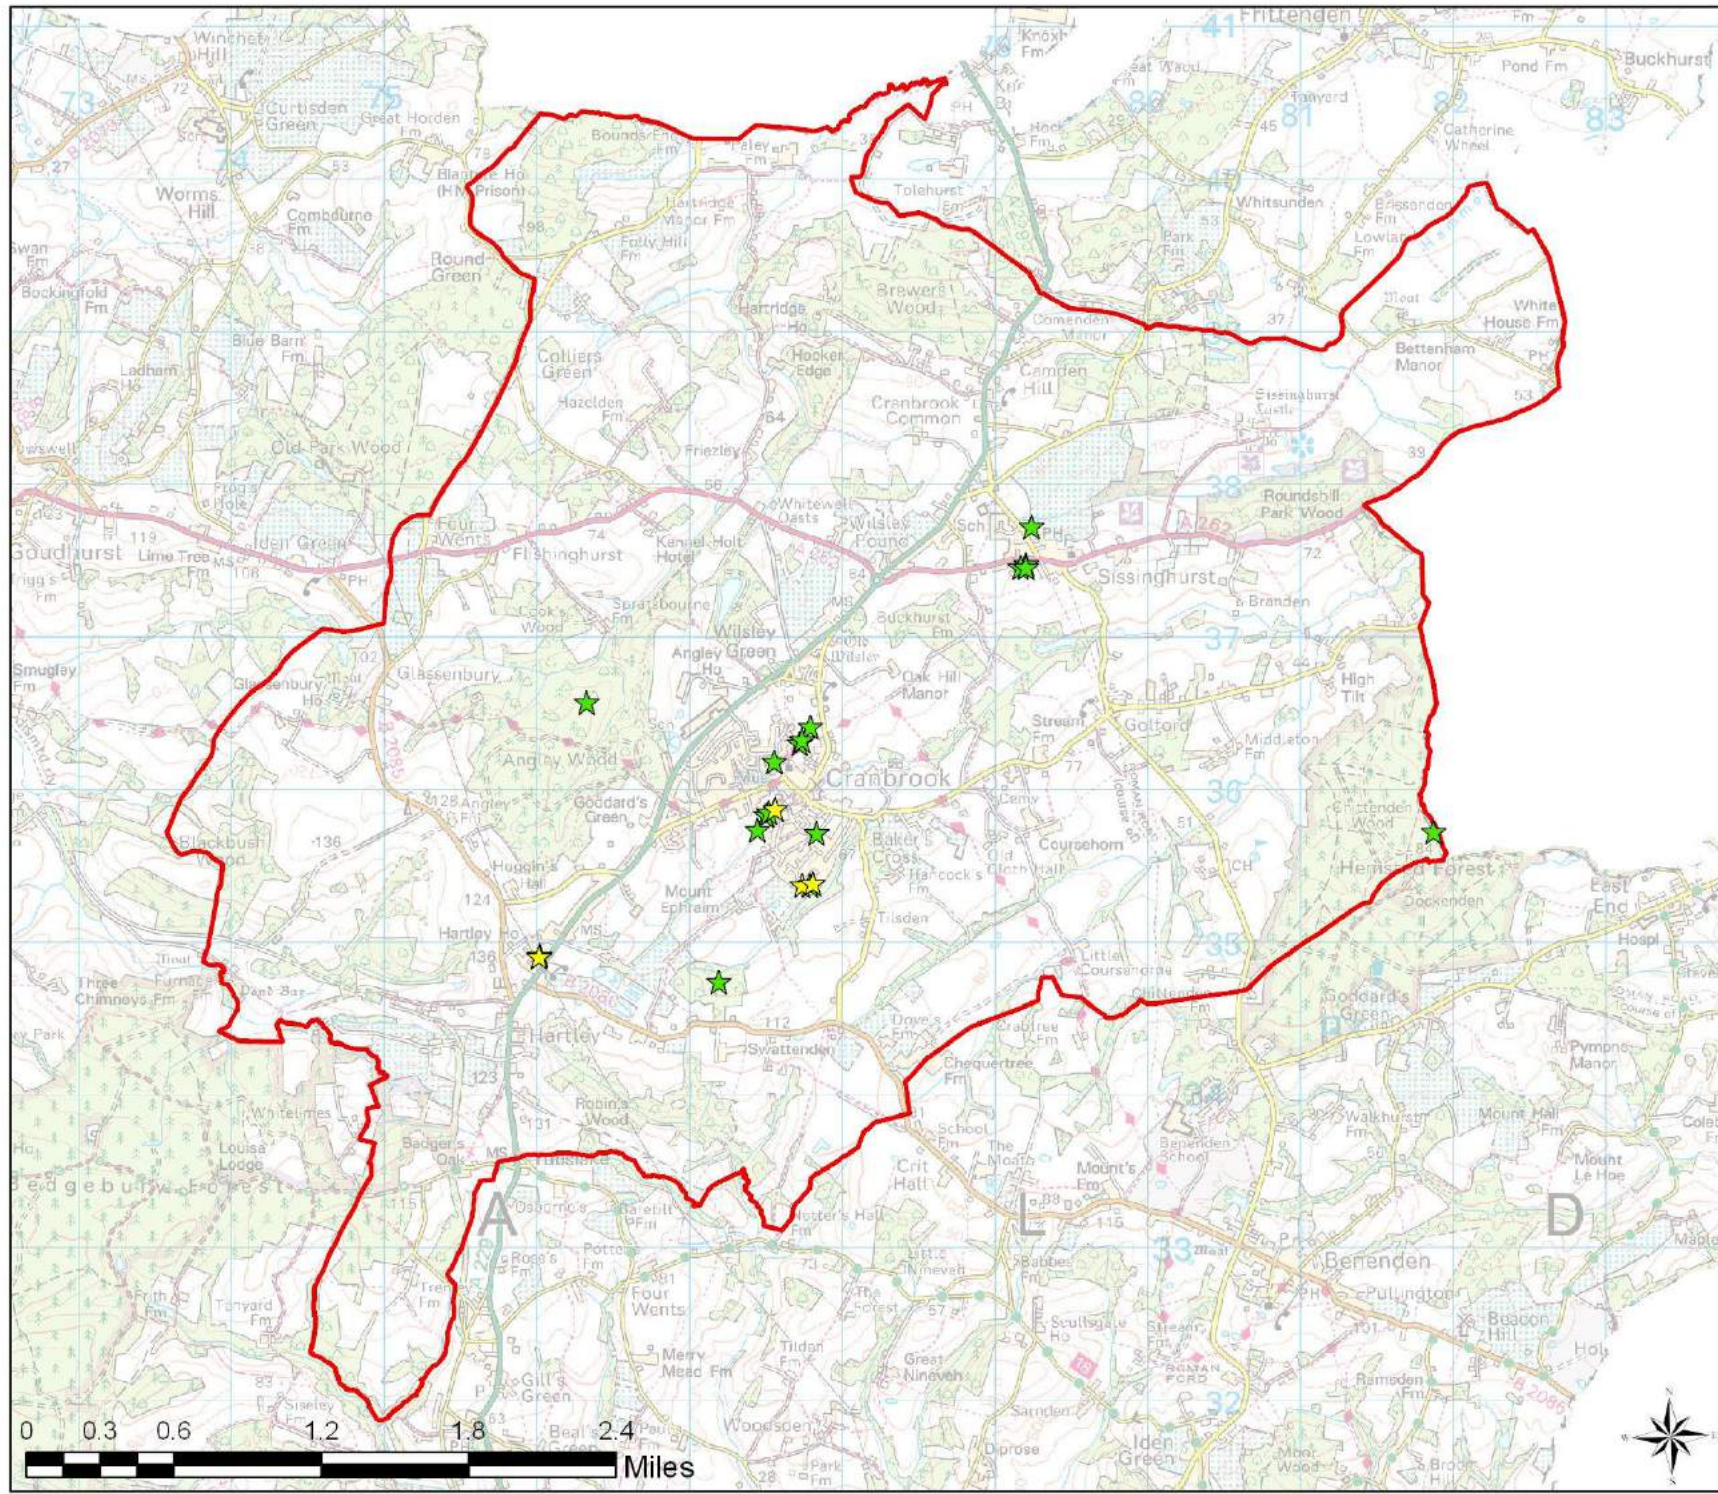

Legend

Parish

Boundary

Open Space Quality

A - Good

B - Average

C - Poor

Tunbridge Wells
Open Space Study

Scale: 1:47,000

Map Produced on: 13-Feb-18