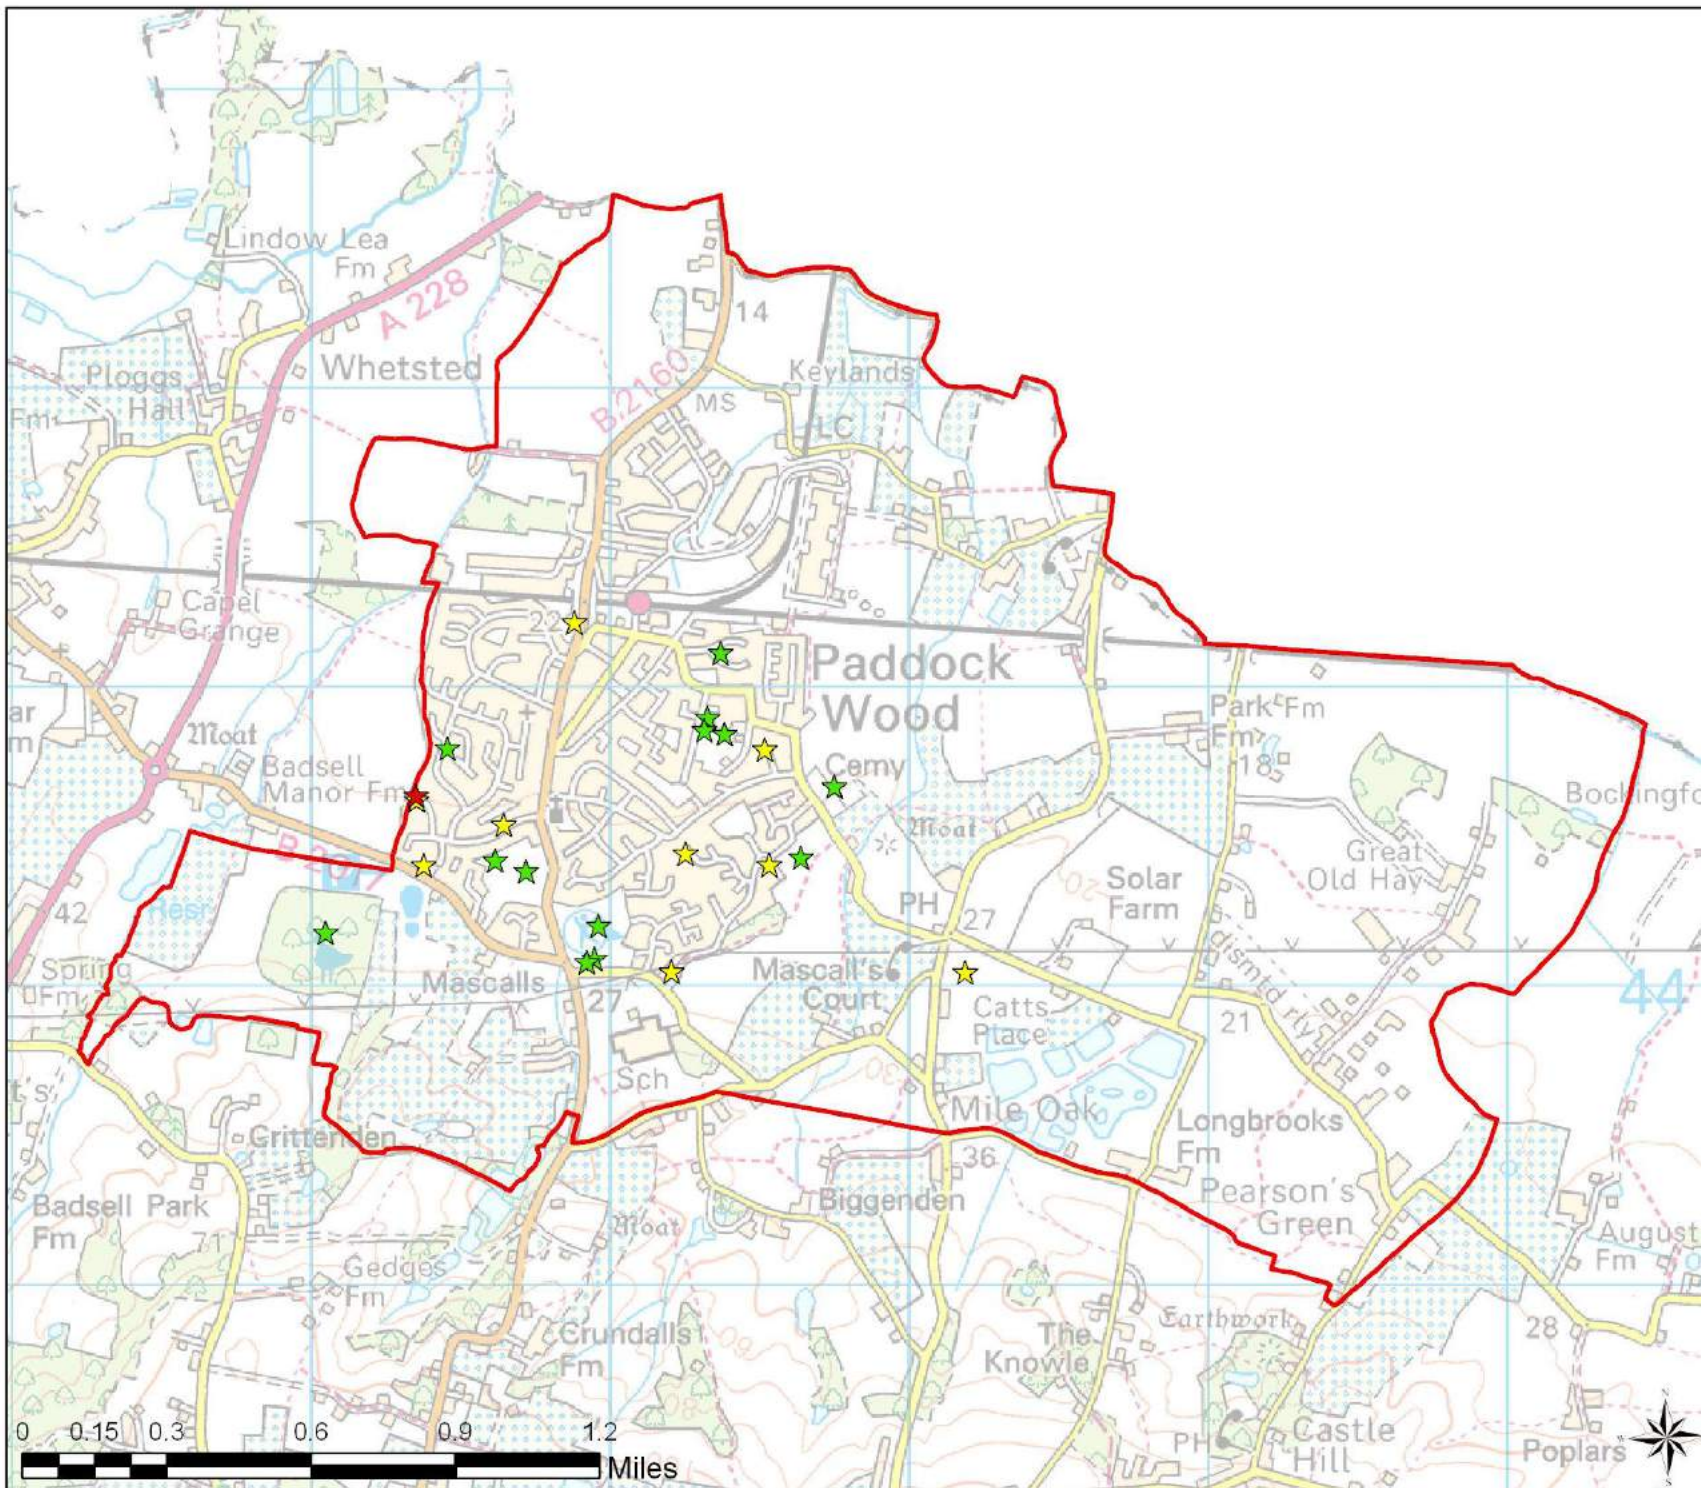

Boundary

Open Space Quality

A - Good

B - Average

C - Poor

Tunbridge Wells
Open Space Study

Scale: 1:24,000

Map Produced on: 13-Feb-18