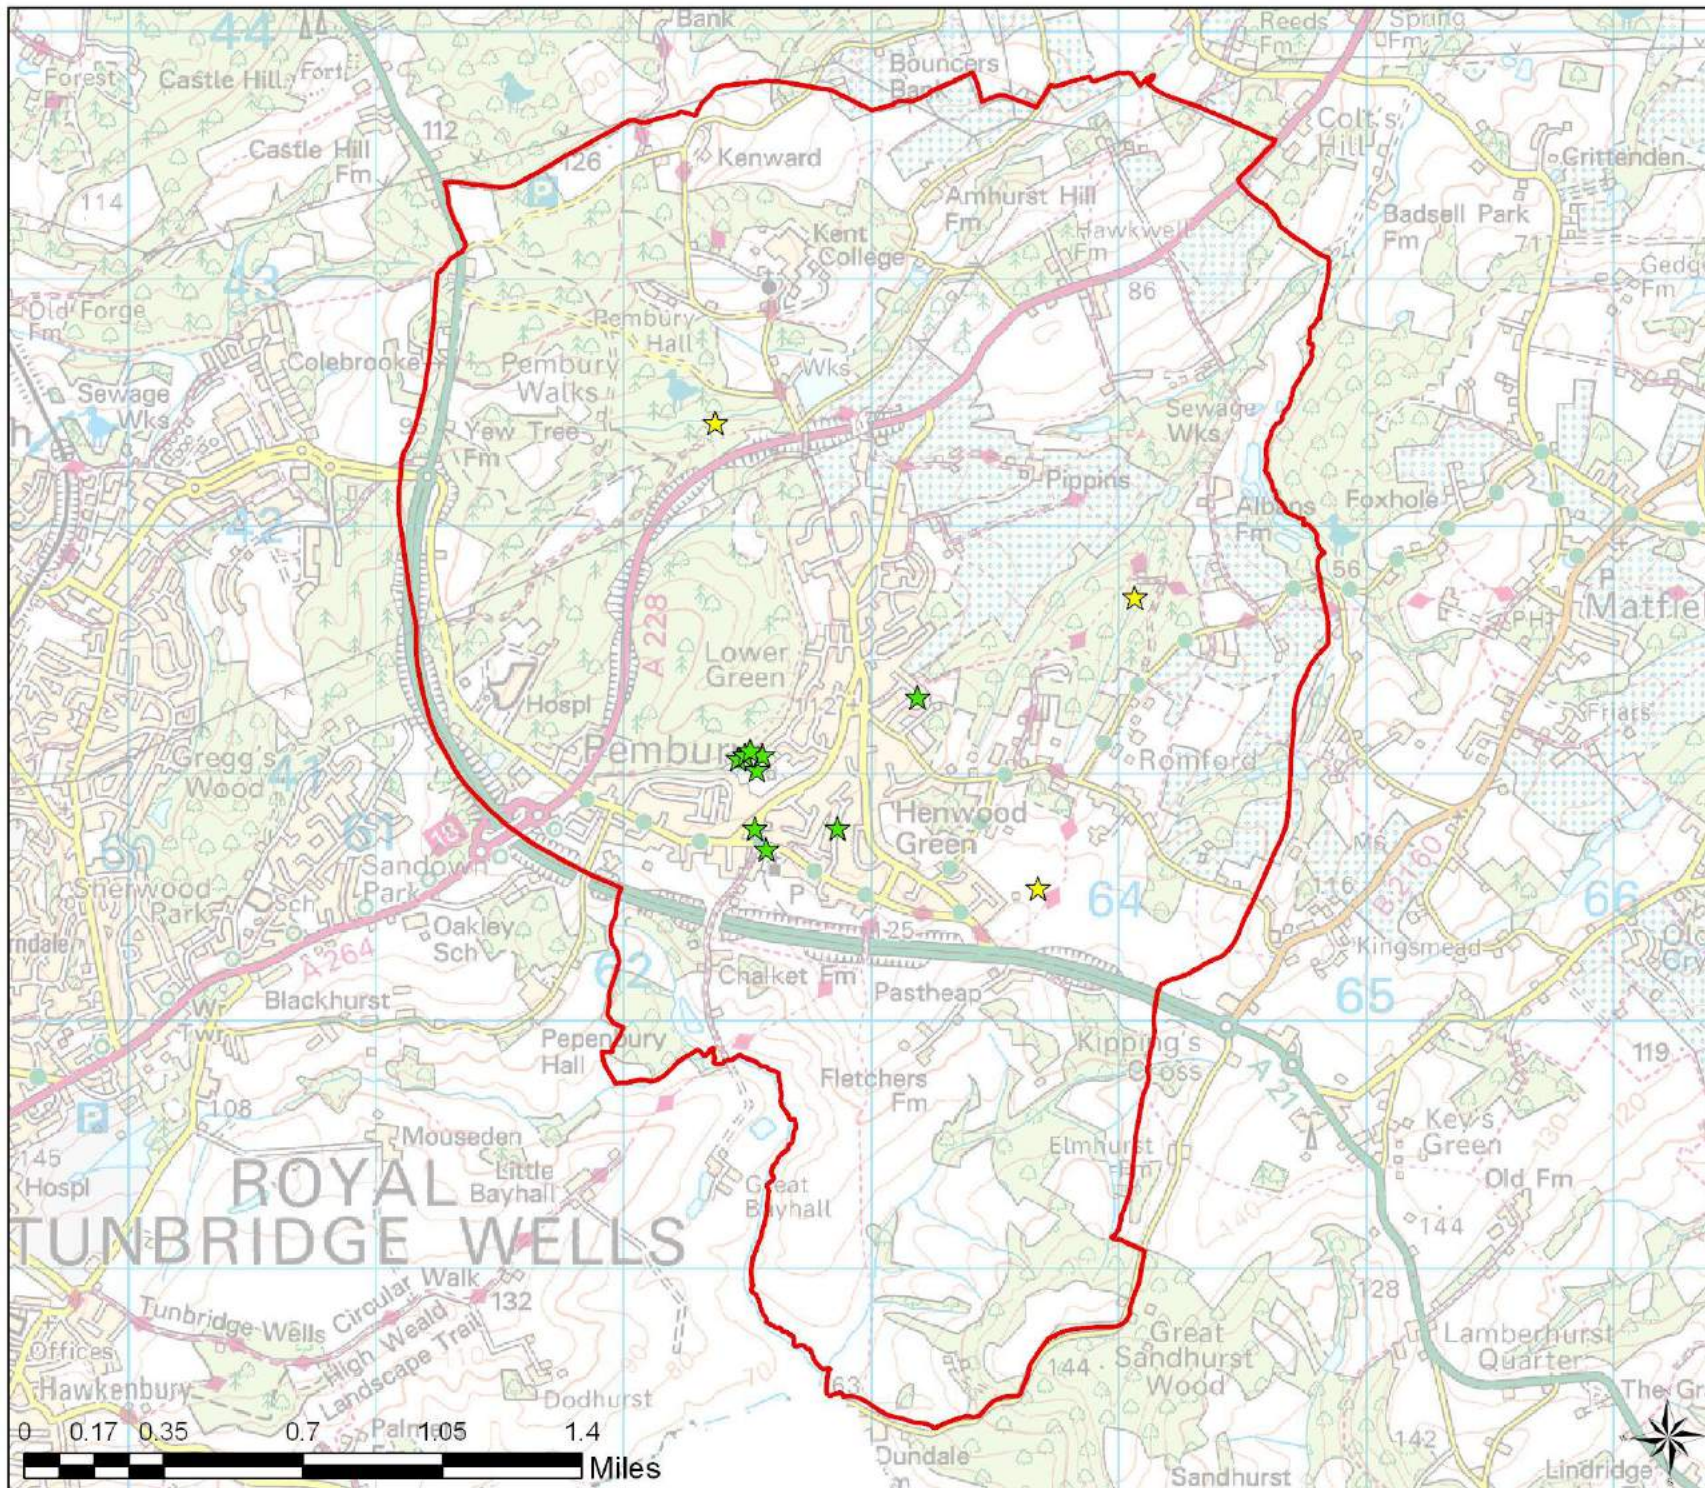

Boundary

Open Space Quality

A - Good

B - Average

C - Poor

Tunbridge Wells
Open Space Study

Scale: 1:24,000

Map Produced on: 13-Feb-18