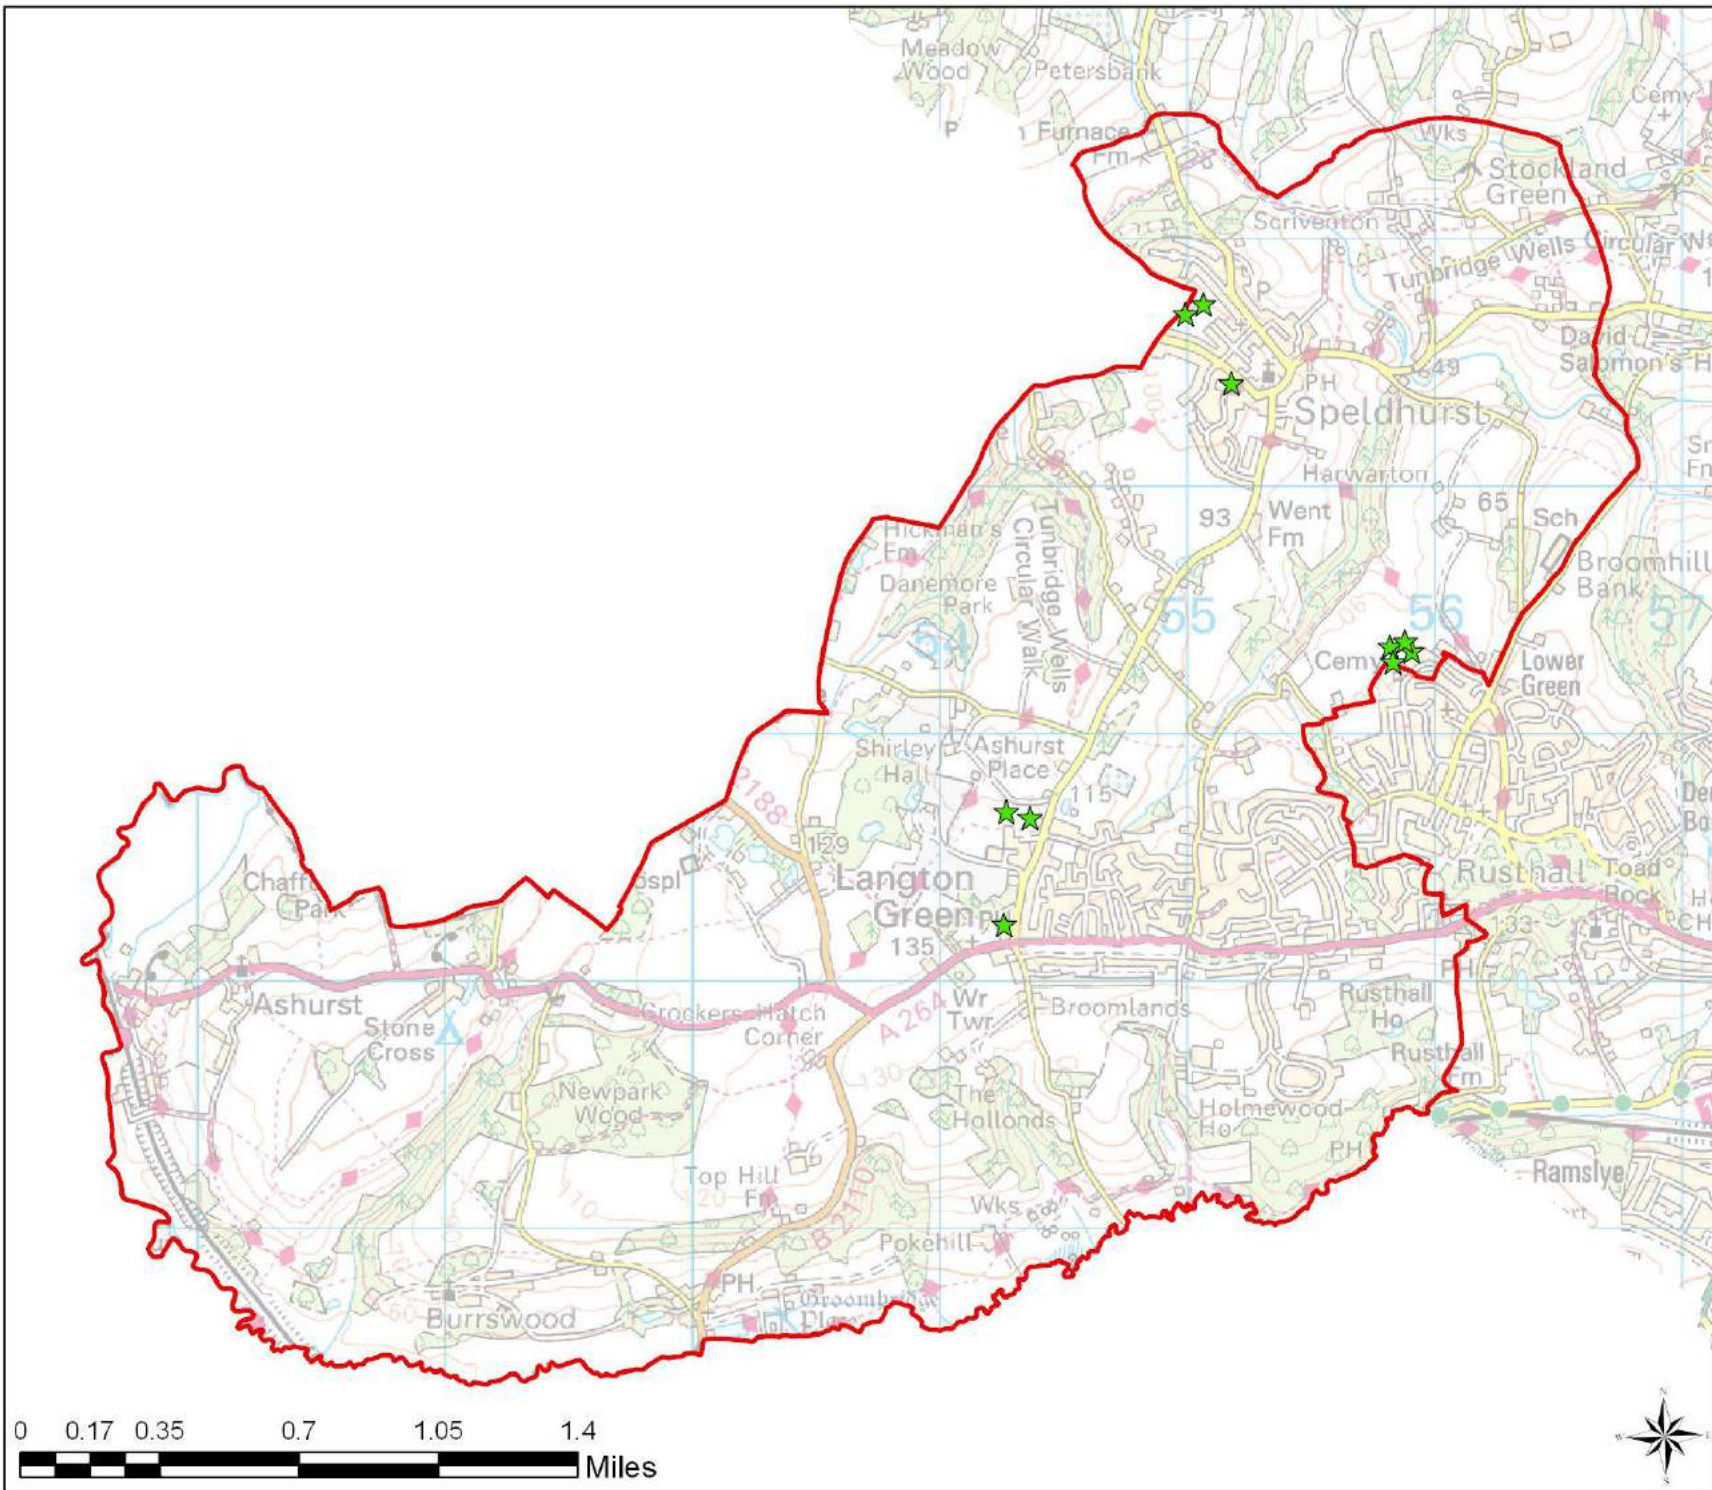

 Boundary

Open Space Quality

 A - Good

 B - Average

 C - Poor

Tunbridge Wells
Open Space Study

Scale: 1:19,000

Map Produced on: 13-Feb-18

Scale: 1:22,000

Map Produced on: 13-Feb-18