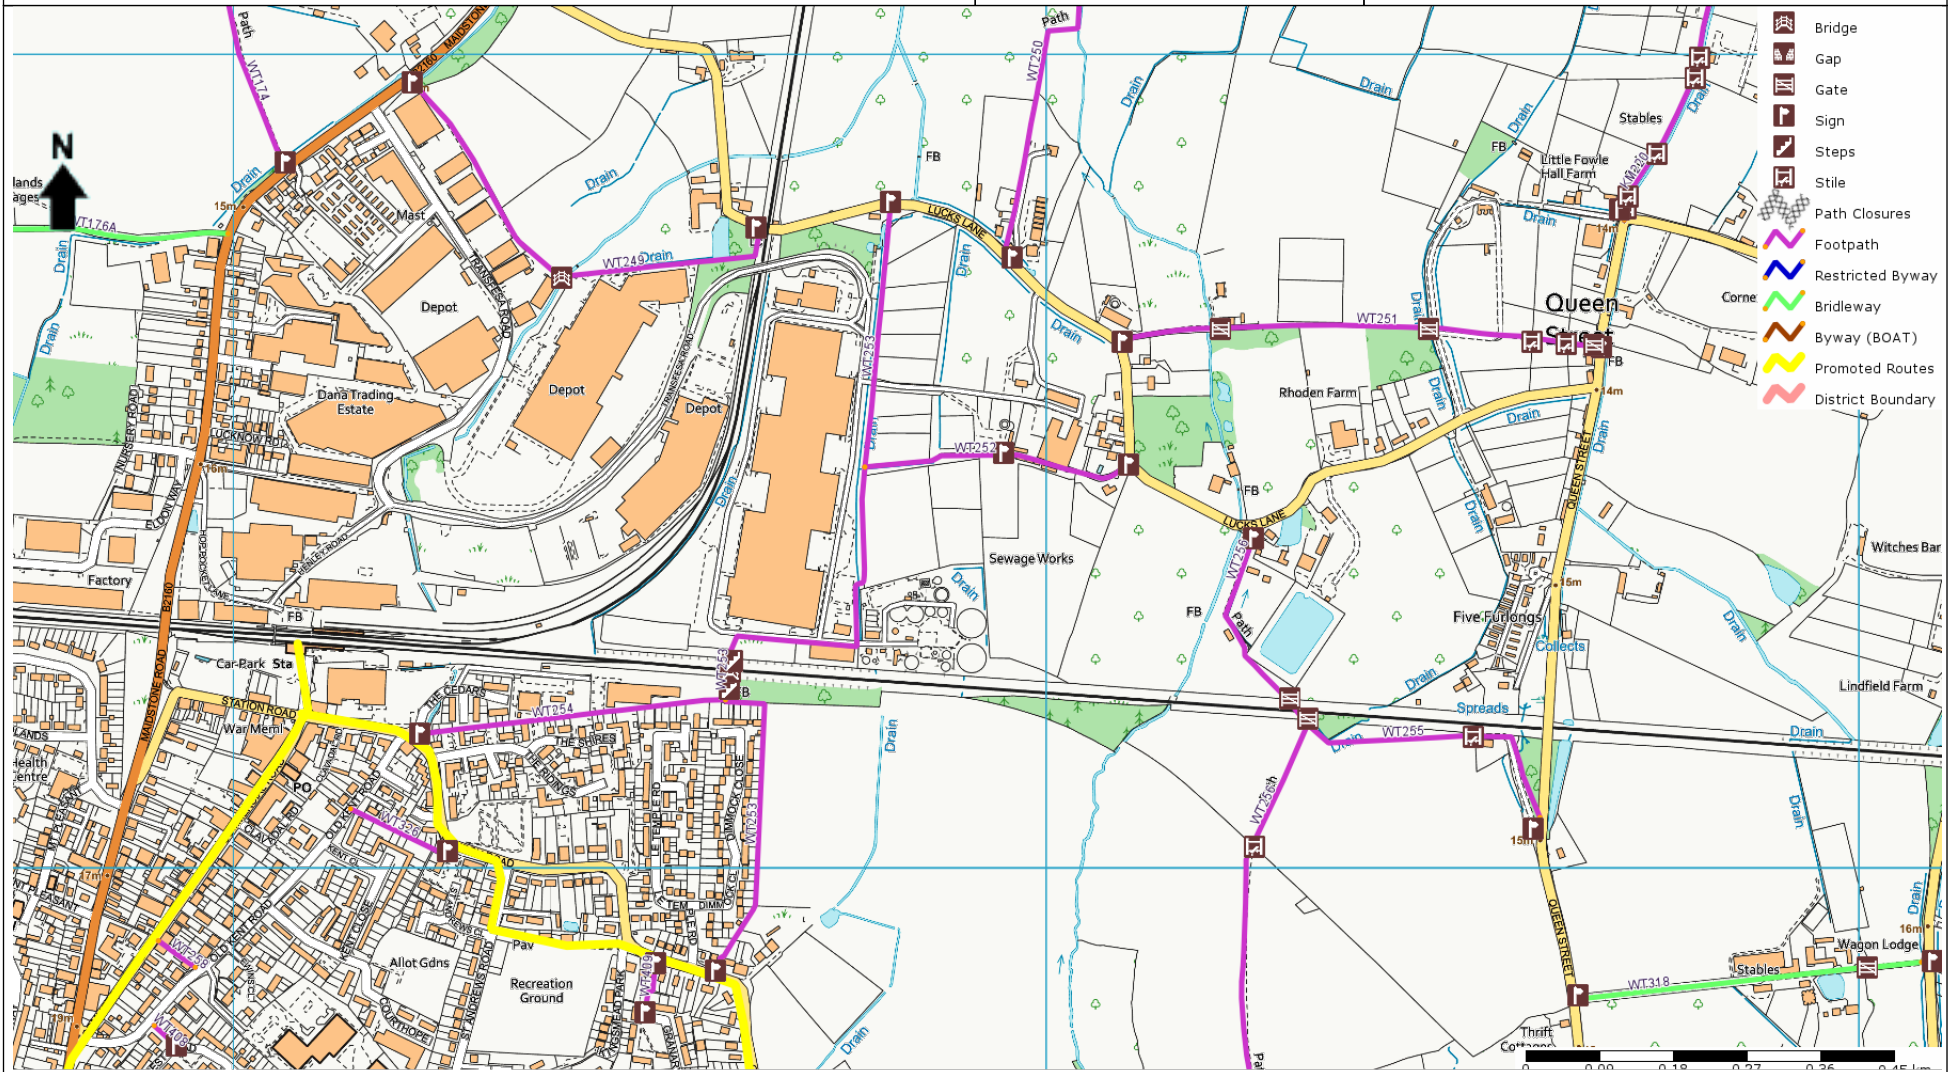

Please note: this map is not the legal record of the alignment, status or existence of a Public Right of Way.

Date created: 09/06/2022

Kent County Council
County Hall
Maidstone
Kent
ME14 1XQ

© Crown Copyright and database rights 2017, OS licence number 100019238. Use of this data is subject to terms and conditions which can be found at <https://www.ordnancesurvey.co.uk/business-and-government/public-sector/mapping-agreements/viewing-terms.html>

Produced from Kent's right of way interactive map. Unauthorised reproduction infringes Crown copyright and may lead to prosecution or civil proceedings.