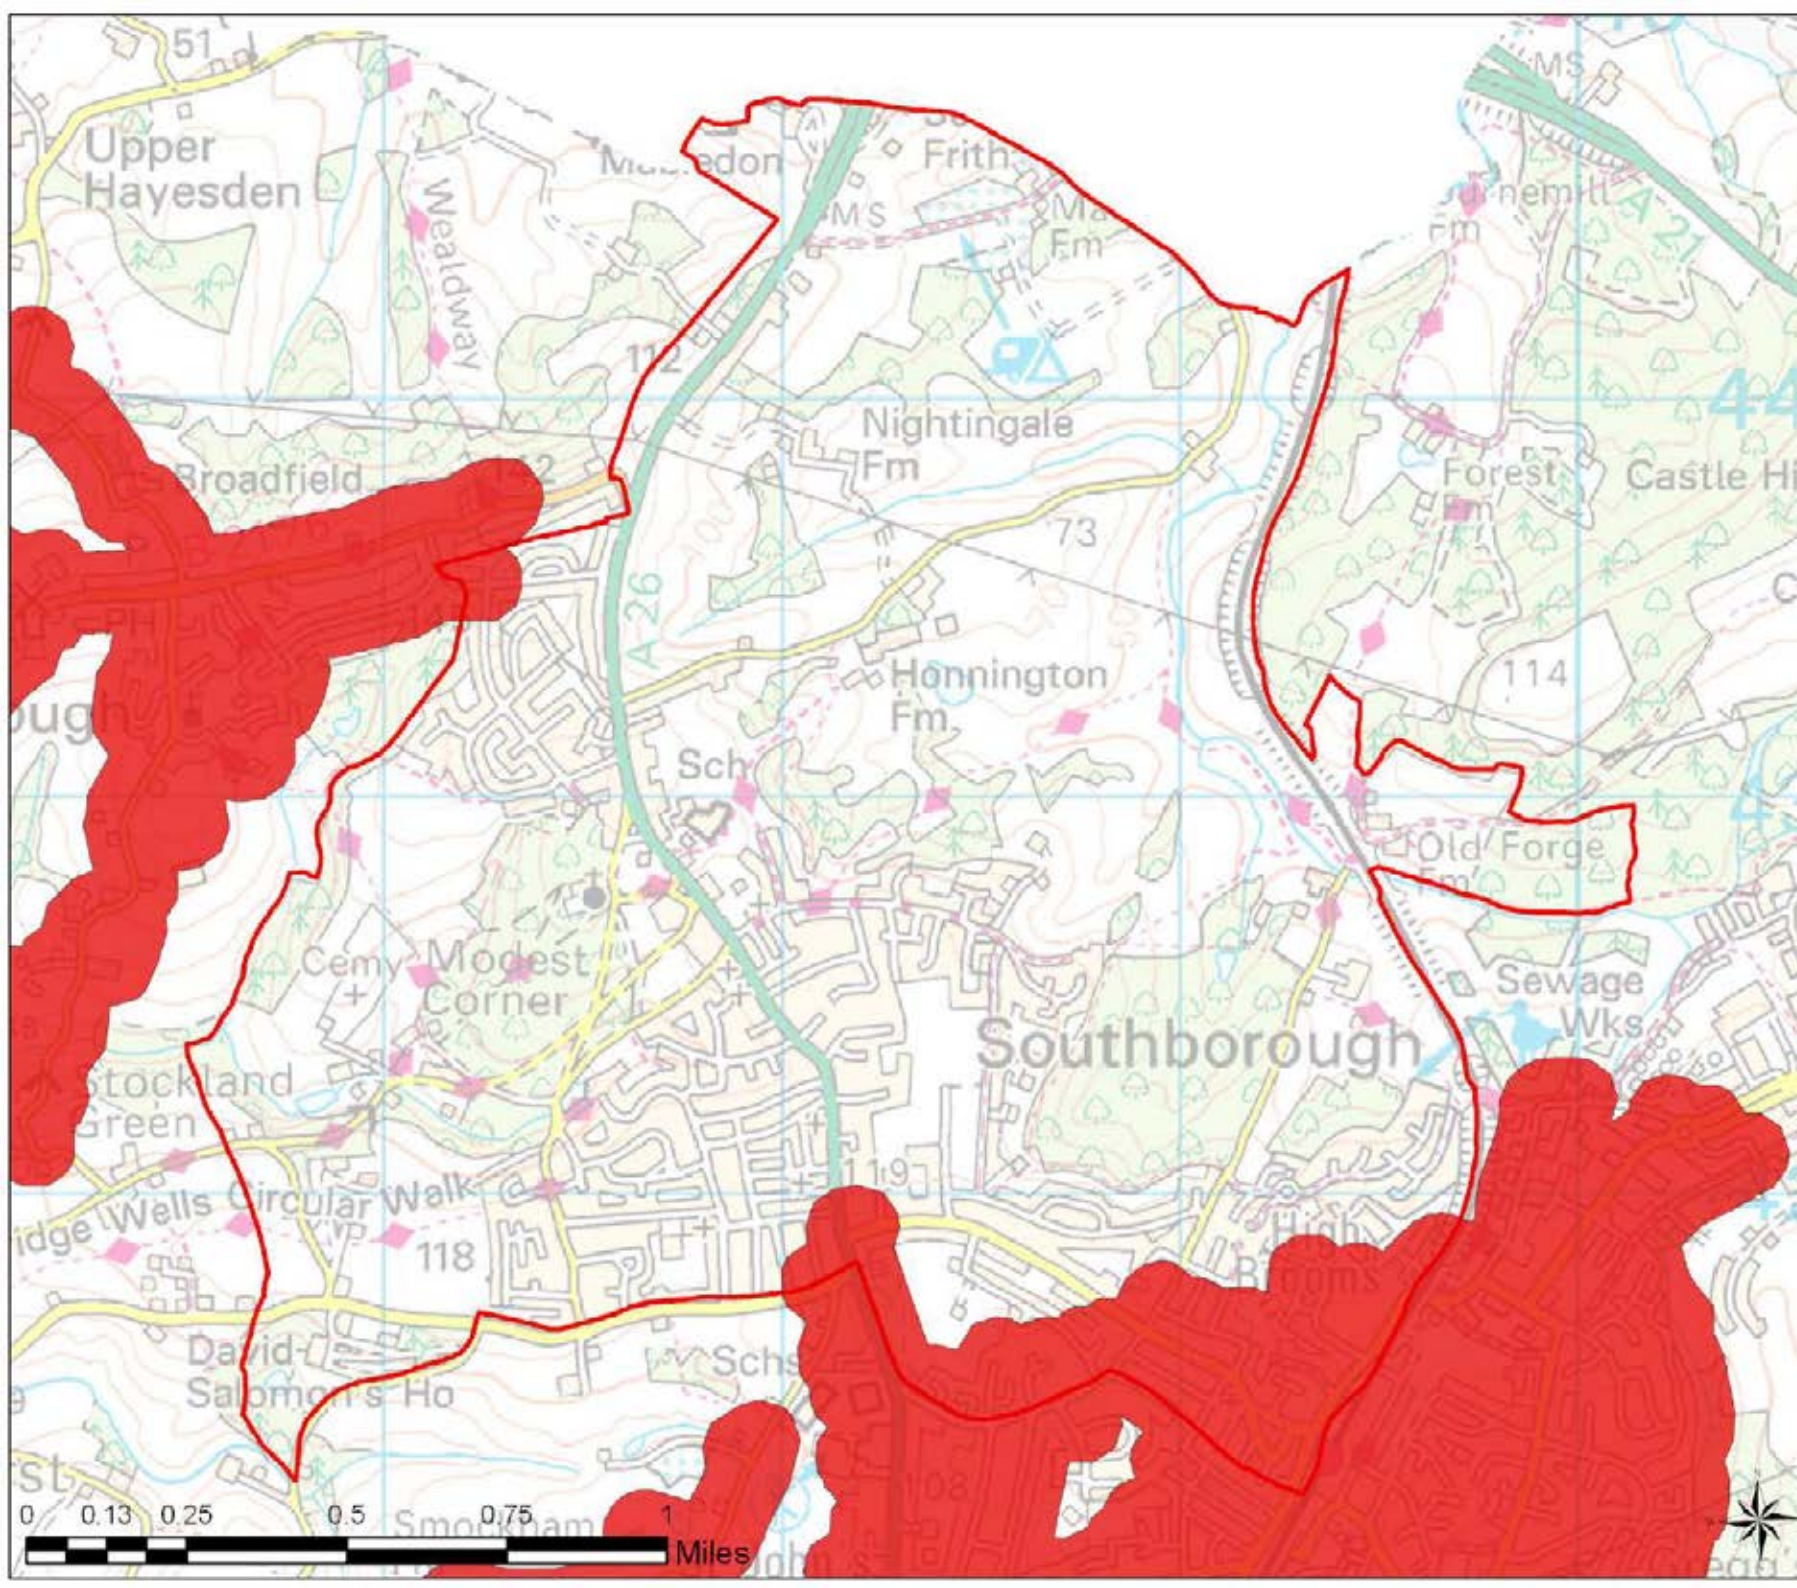

Scale: 1:10,000

Map Produced on: 11-May-18

**Sandhurst
Access Buffers**

Legend

- Parish Boundary
- Youth Buffer 15 Minutes

Tunbridge Wells
Open Space Study

Scale: 1:27,000

Map Produced on: 11-May-18

Southborough
Access Buffers

Legend

- Parish Boundary
- Youth Buffer 15 Minutes

Tunbridge Wells
Open Space Study

Scale: 1:19,000

Map Produced on: 11-May-18

**Speldhurst
Access Buffers**

Legend