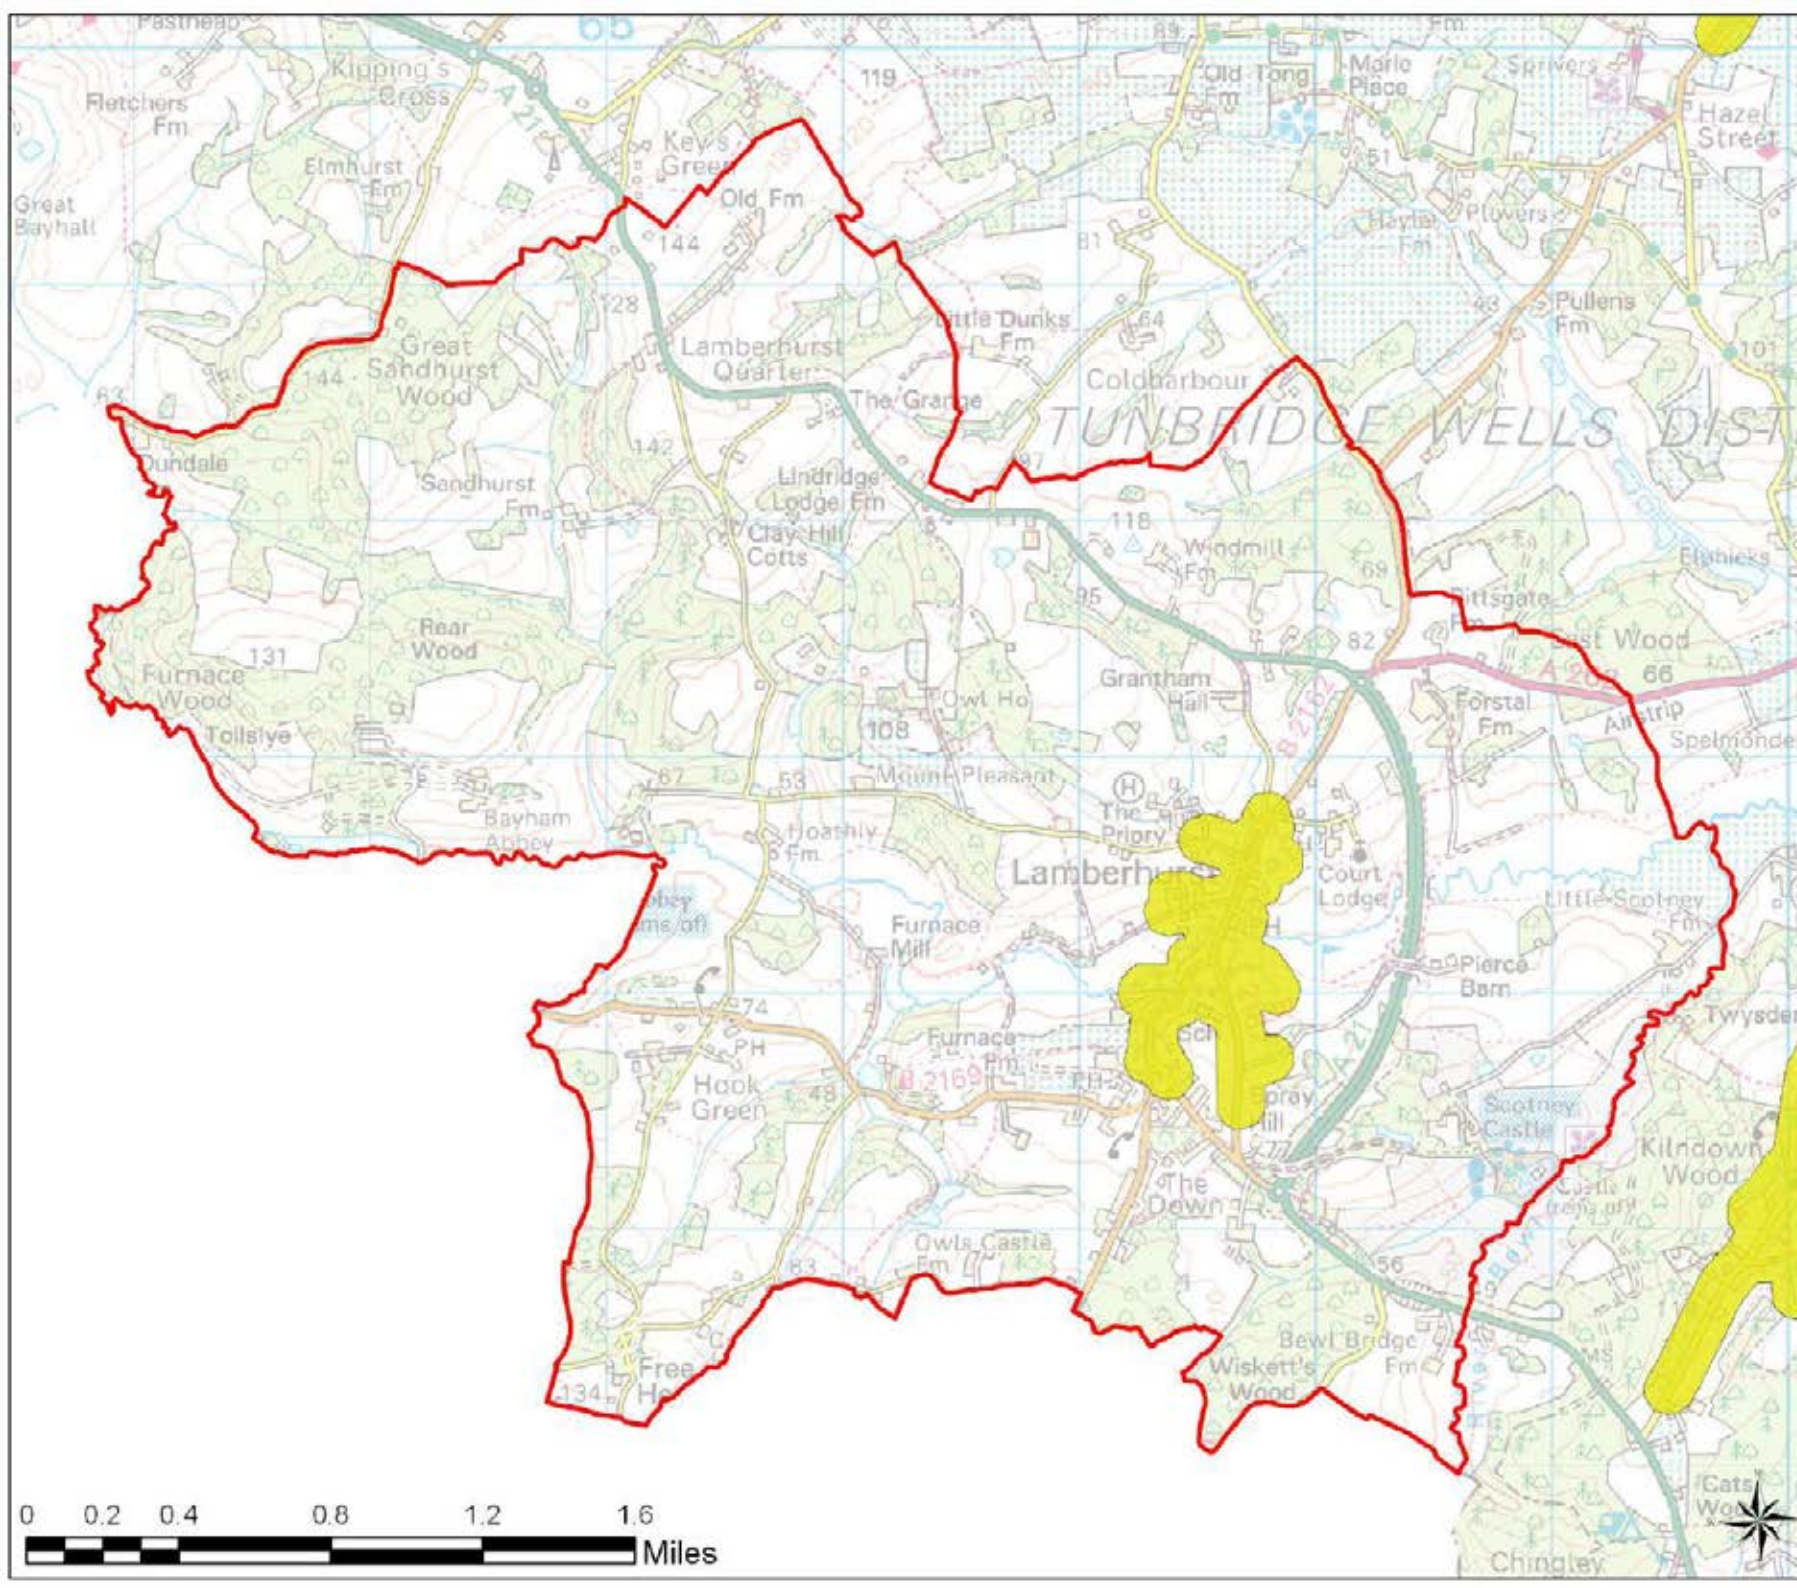

Horsmonden
Access Buffers

Legend

- Parish Boundary
- Child Buffer 10 Minutes

Tunbridge Wells
Open Space Study

Scale: 1:44,000

Map Produced on: 15-May-18

**Lamberhurst
Access Buffers**

Legend