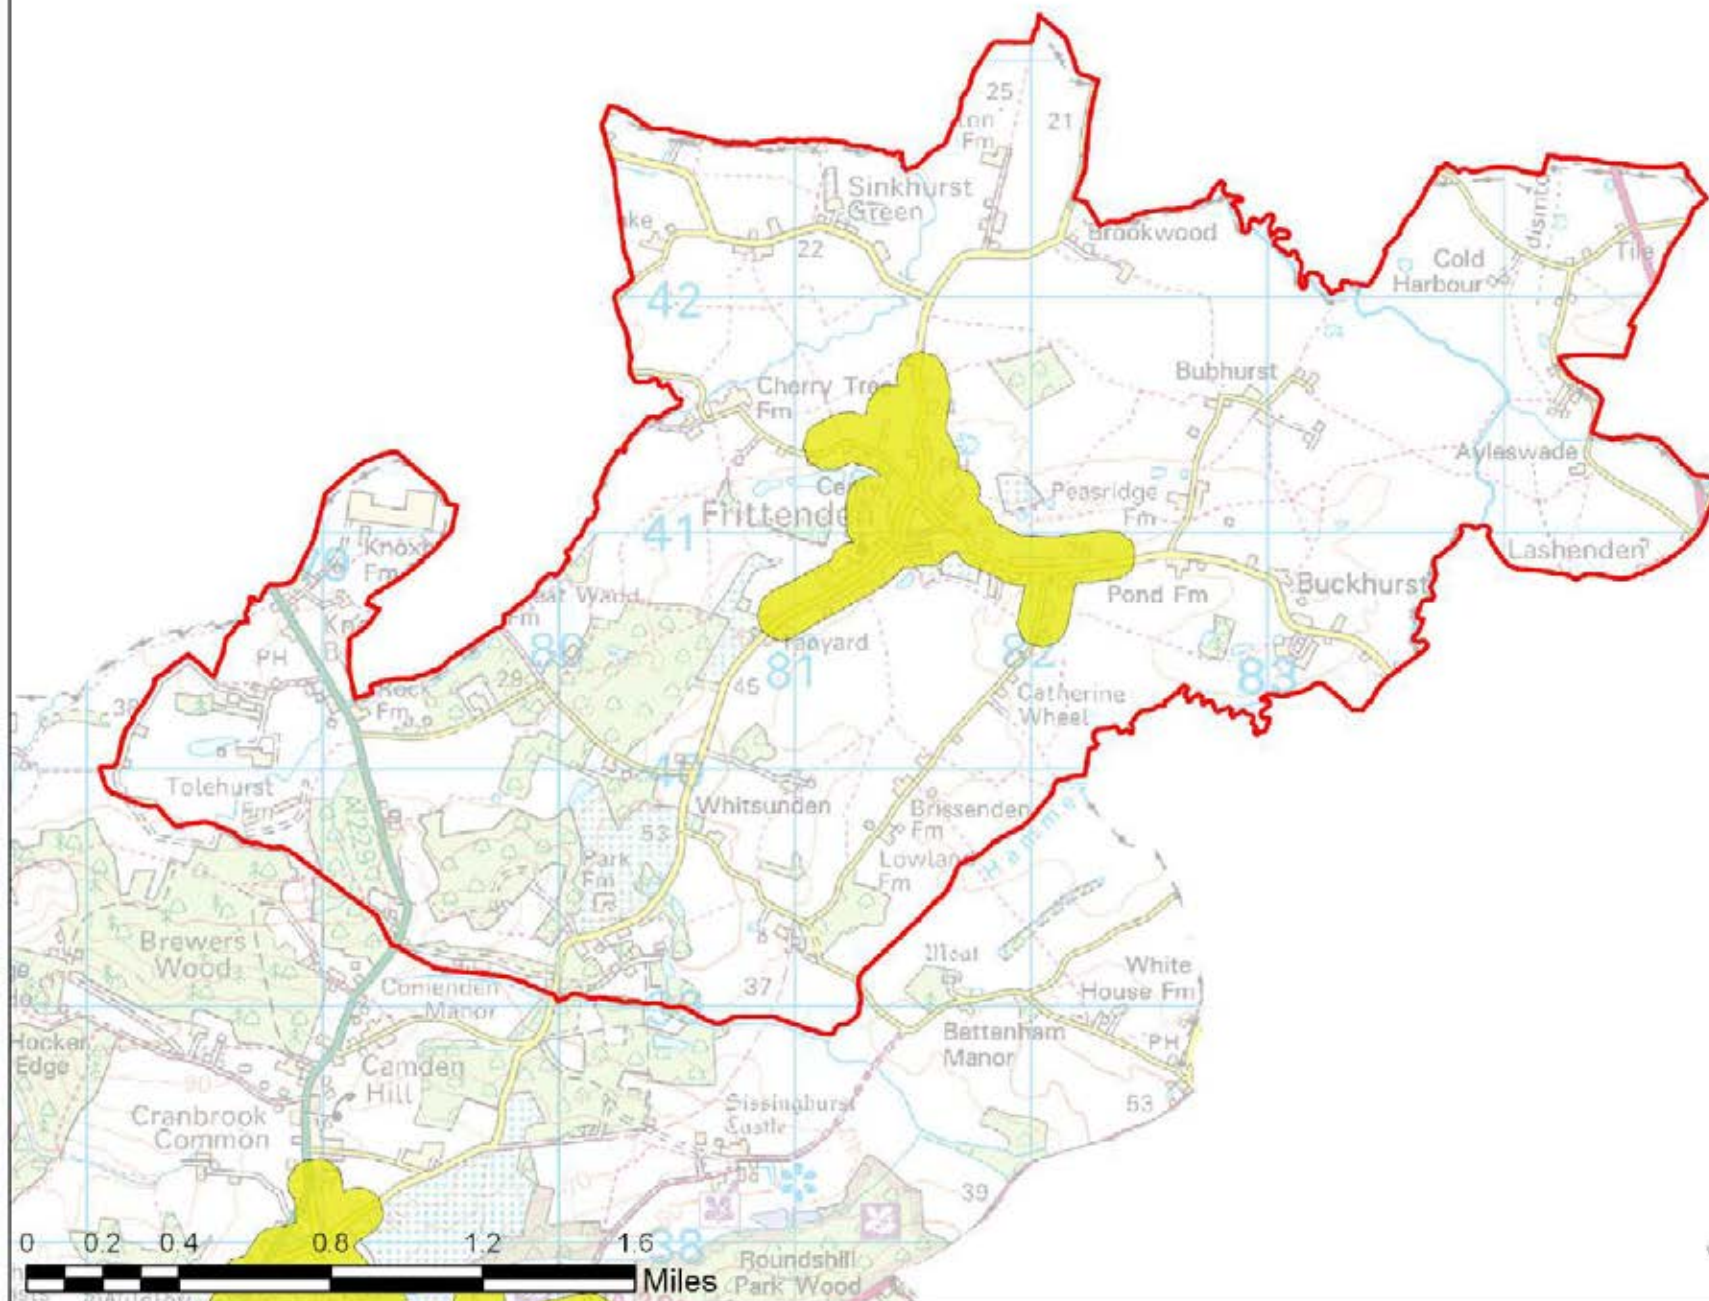

Tunbridge Wells
Open Space Study

Scale: 1:32,000

Map Produced on: 15-May-18