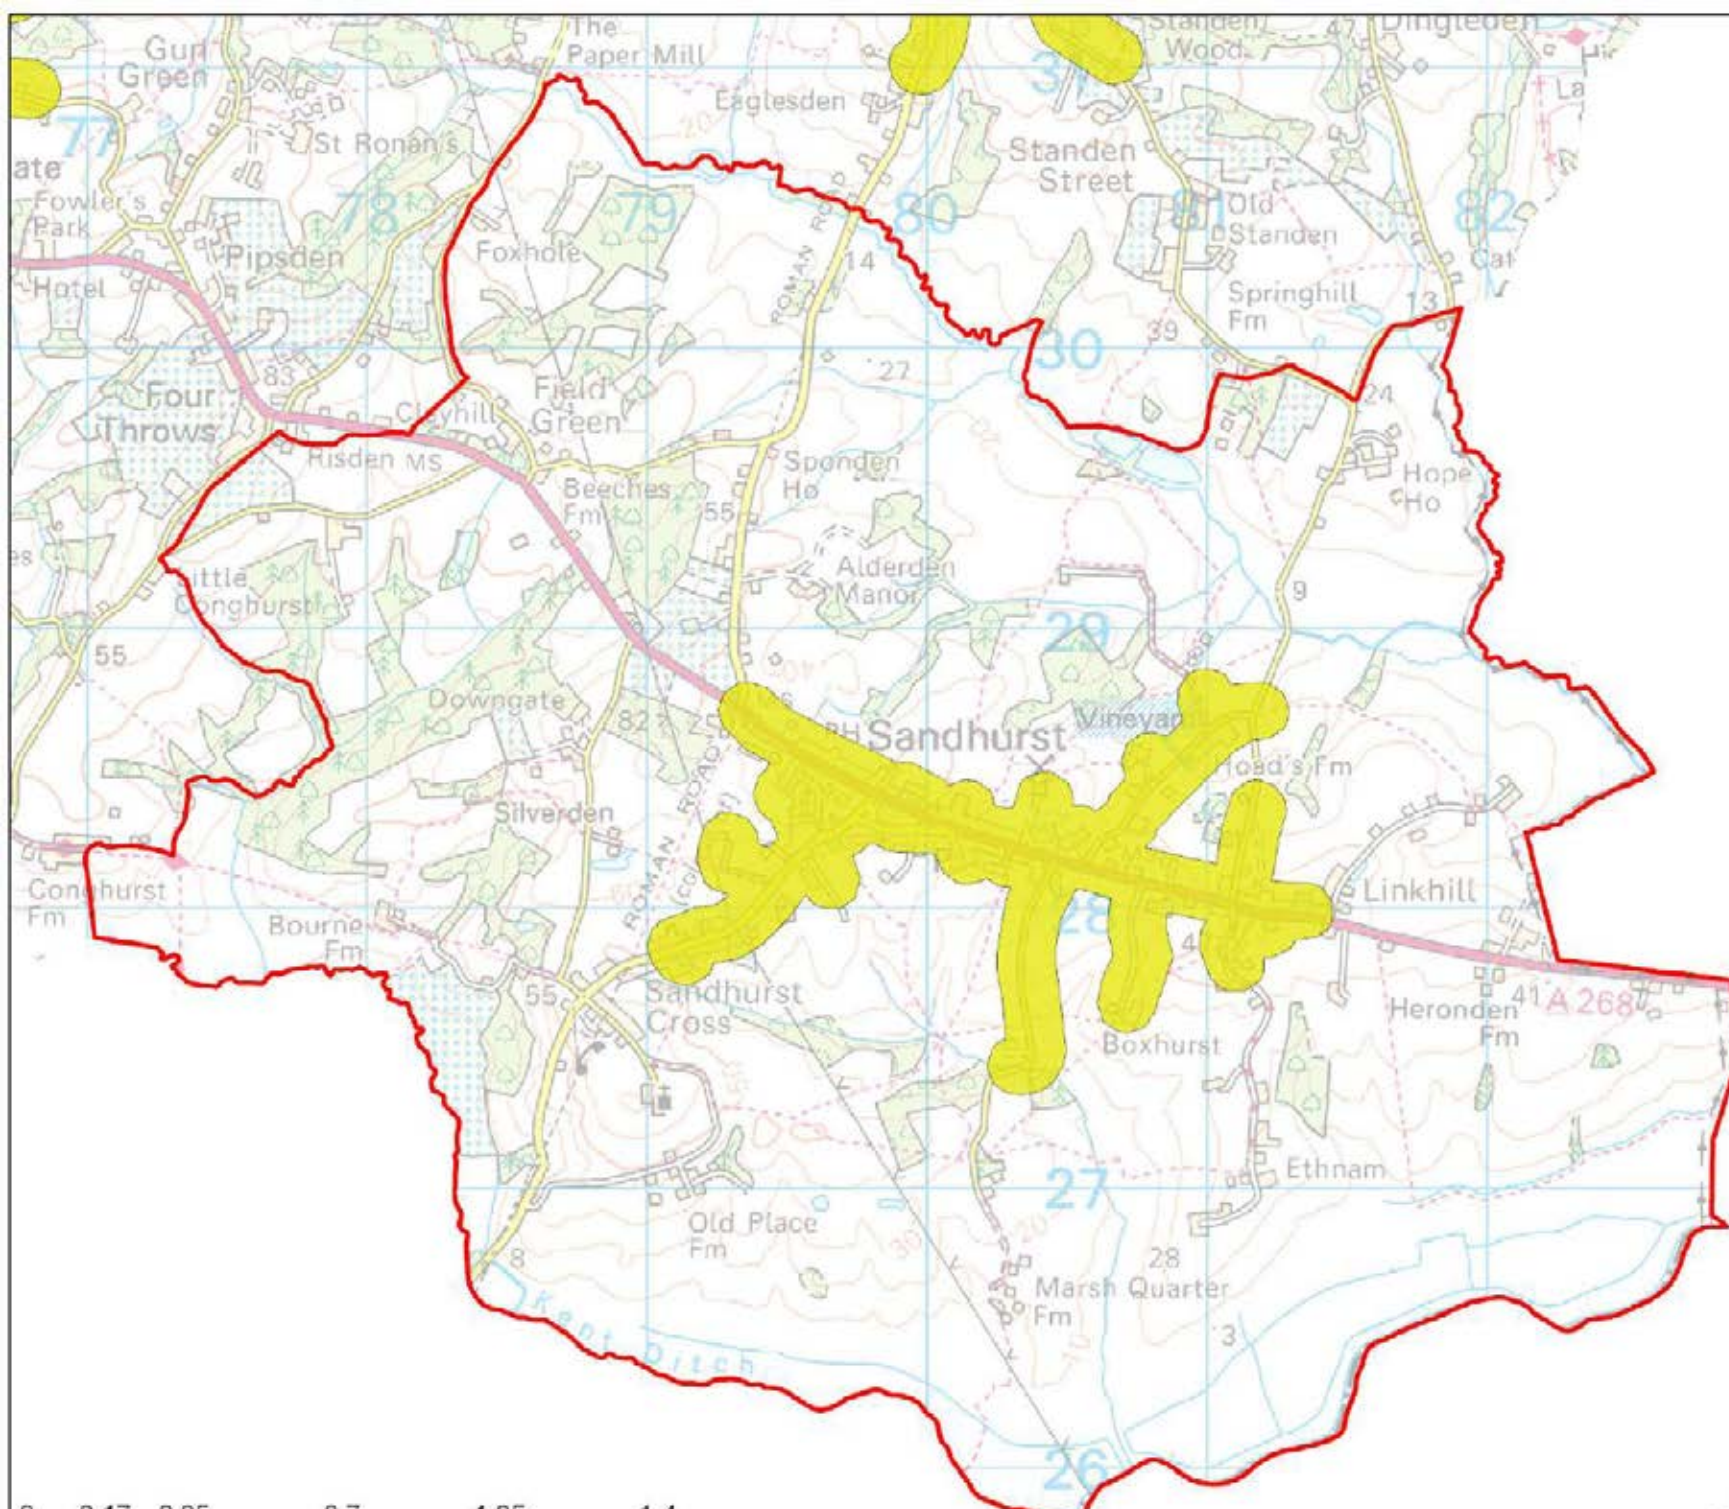

Sandhurst Access Buffers

Legend

- Parish Boundary
- Child Buffer 10 Minutes

Tunbridge Wells Open Space Study

Scale: 1:27,000

Map Produced on: 15-May-18