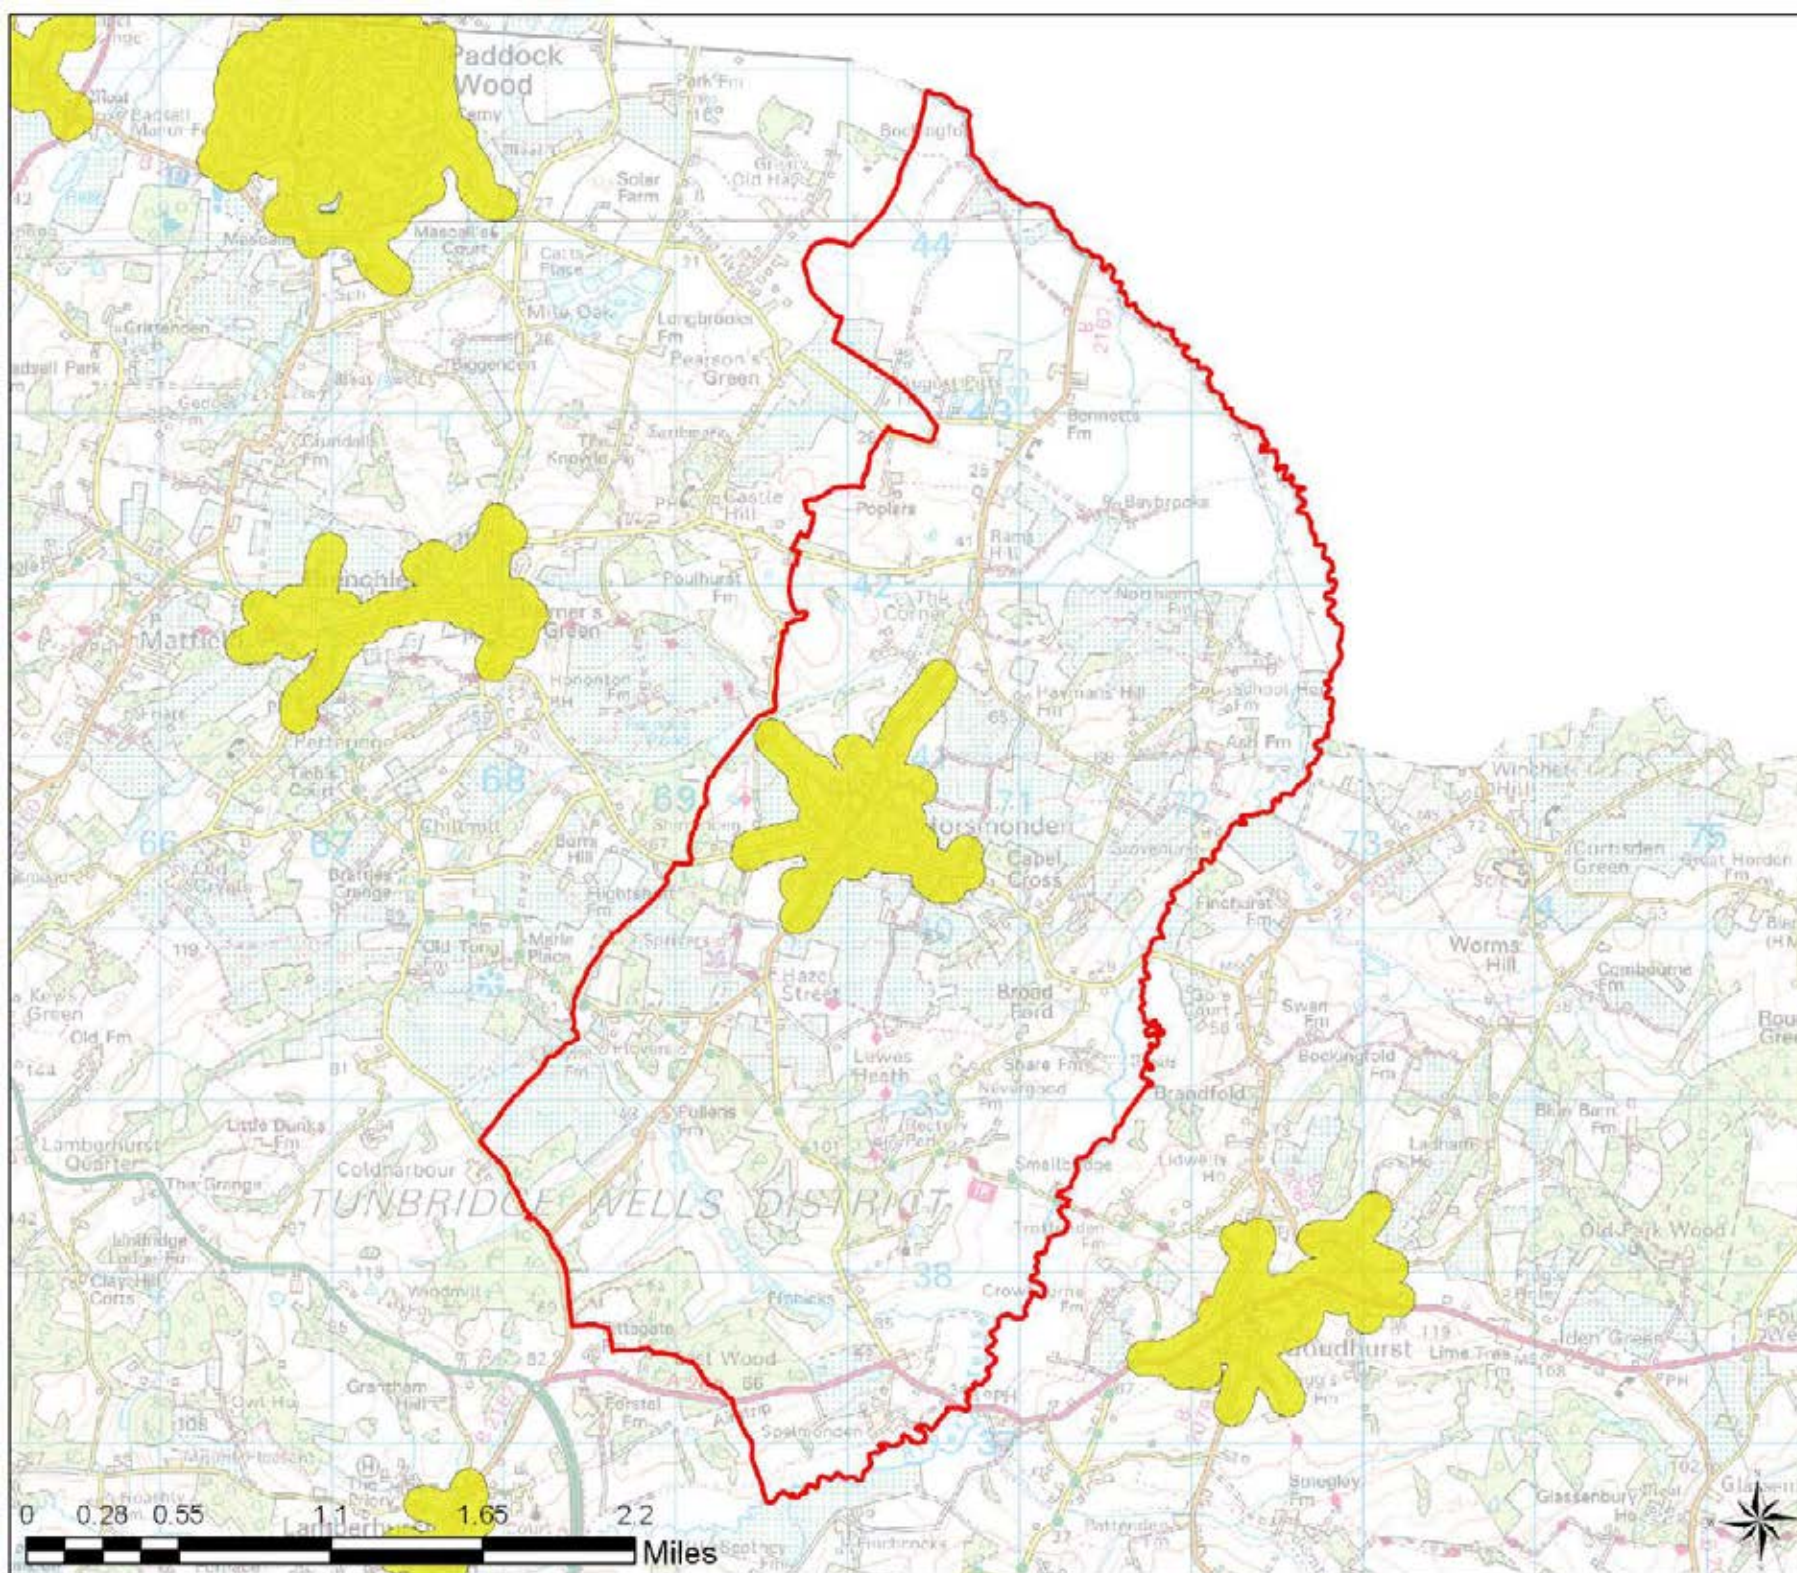

Scale: 1:53,000

Map Produced on: 15-May-18

Hawkhurst Access Buffers

Legend

- Parish Boundary
- Child Buffer 10 Minutes

Tunbridge Wells Open Space Study

Scale: 1:36,000

Map Produced on: 15-May-18