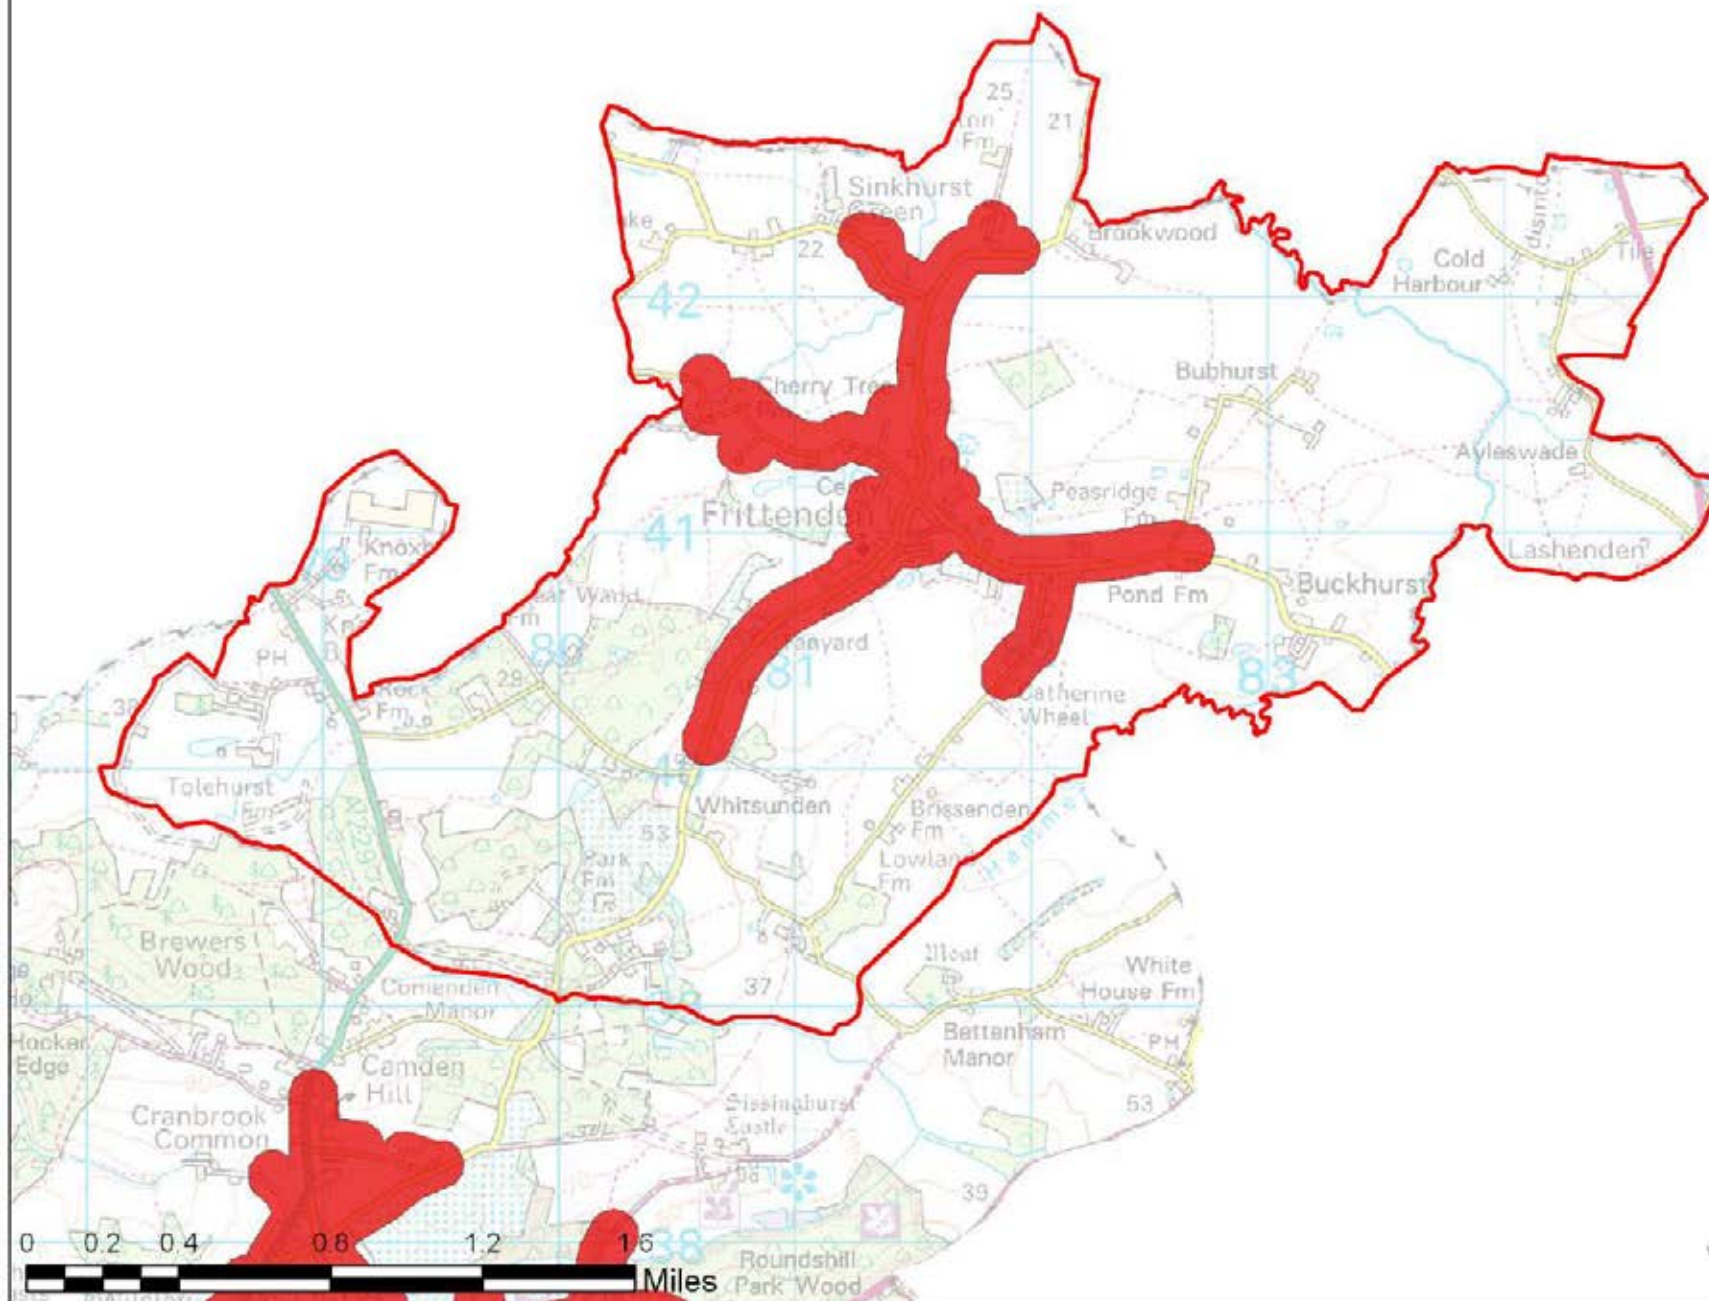

Scale: 1:36,000

Map Produced on: 11-May-18

Cranbrook & Sissinghurst Access Buffers

- Legend**
- Parish Boundary
 - Youth Buffer 15 Minutes

Tunbridge Wells Open Space Study

Scale: 1:47,000

Map Produced on: 11-May-18

Frittenden Access Buffers

Legend

- Parish Boundary
- Youth Buffer 15 Minutes

Tunbridge Wells
Open Space Study

Scale: 1:32,000

Map Produced on: 11-May-18

Hawkhurst Access Buffers

Legend