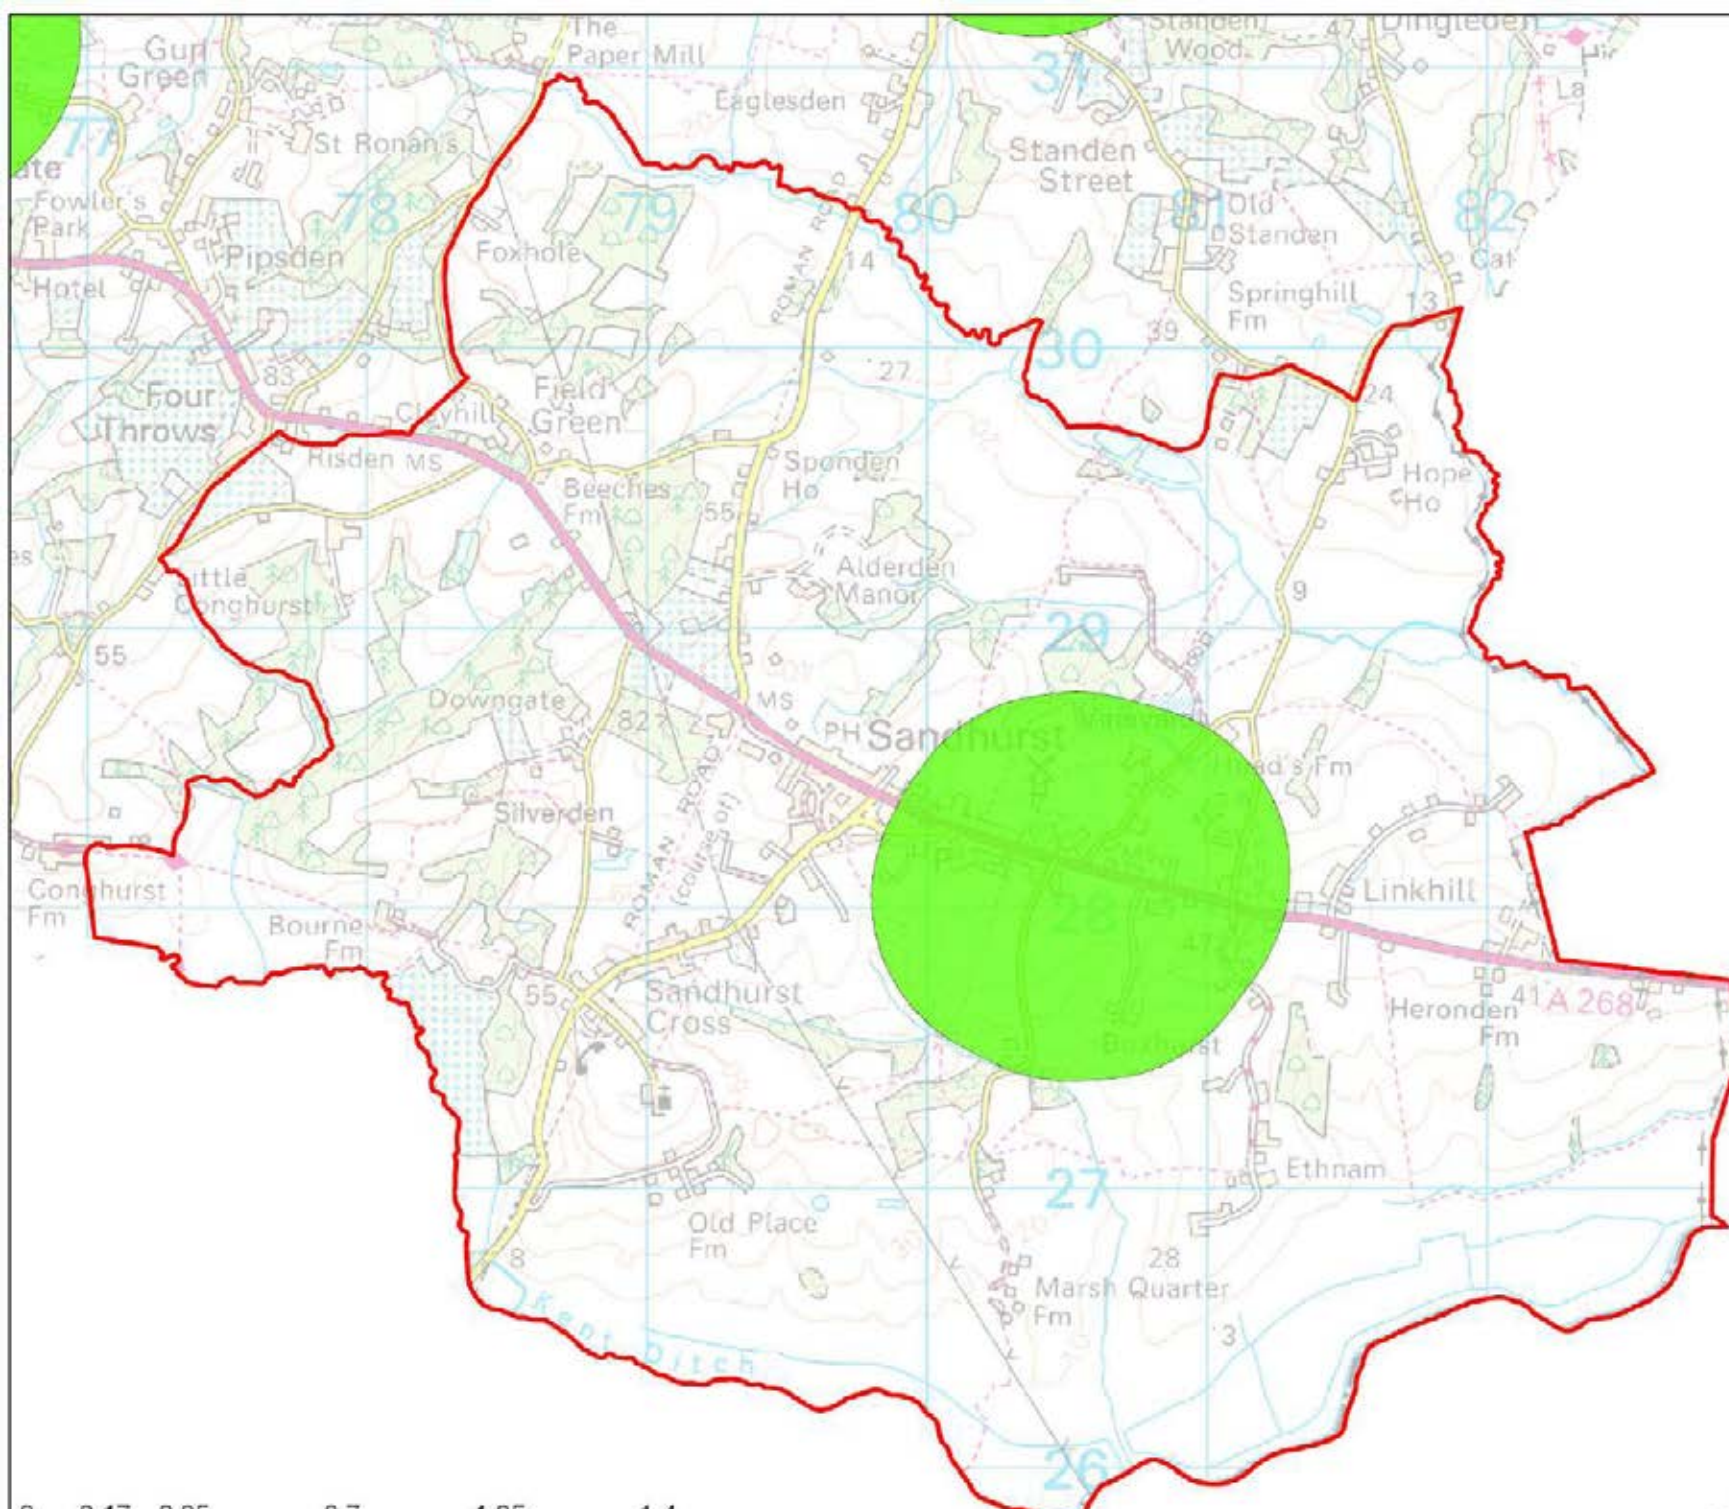

Legend

-  Parish Boundary
-  Park and Recreation Ground (600m)

Tunbridge Wells Open Space Study

Scale: 1:32,000

Map Produced on: 11-May-18

Rusthall
Access Buffers

Legend

-  Parish Boundary
-  Park and Recreation Ground (600m)

Tunbridge Wells
Open Space Study

Scale: 1:10,000

Map Produced on: 11-May-18

**Sandhurst
Access Buffers**

Legend

- ▭ Parish Boundary
- ▭ Park and Recreation Ground (600m)

**Tunbridge Wells
Open Space Study**