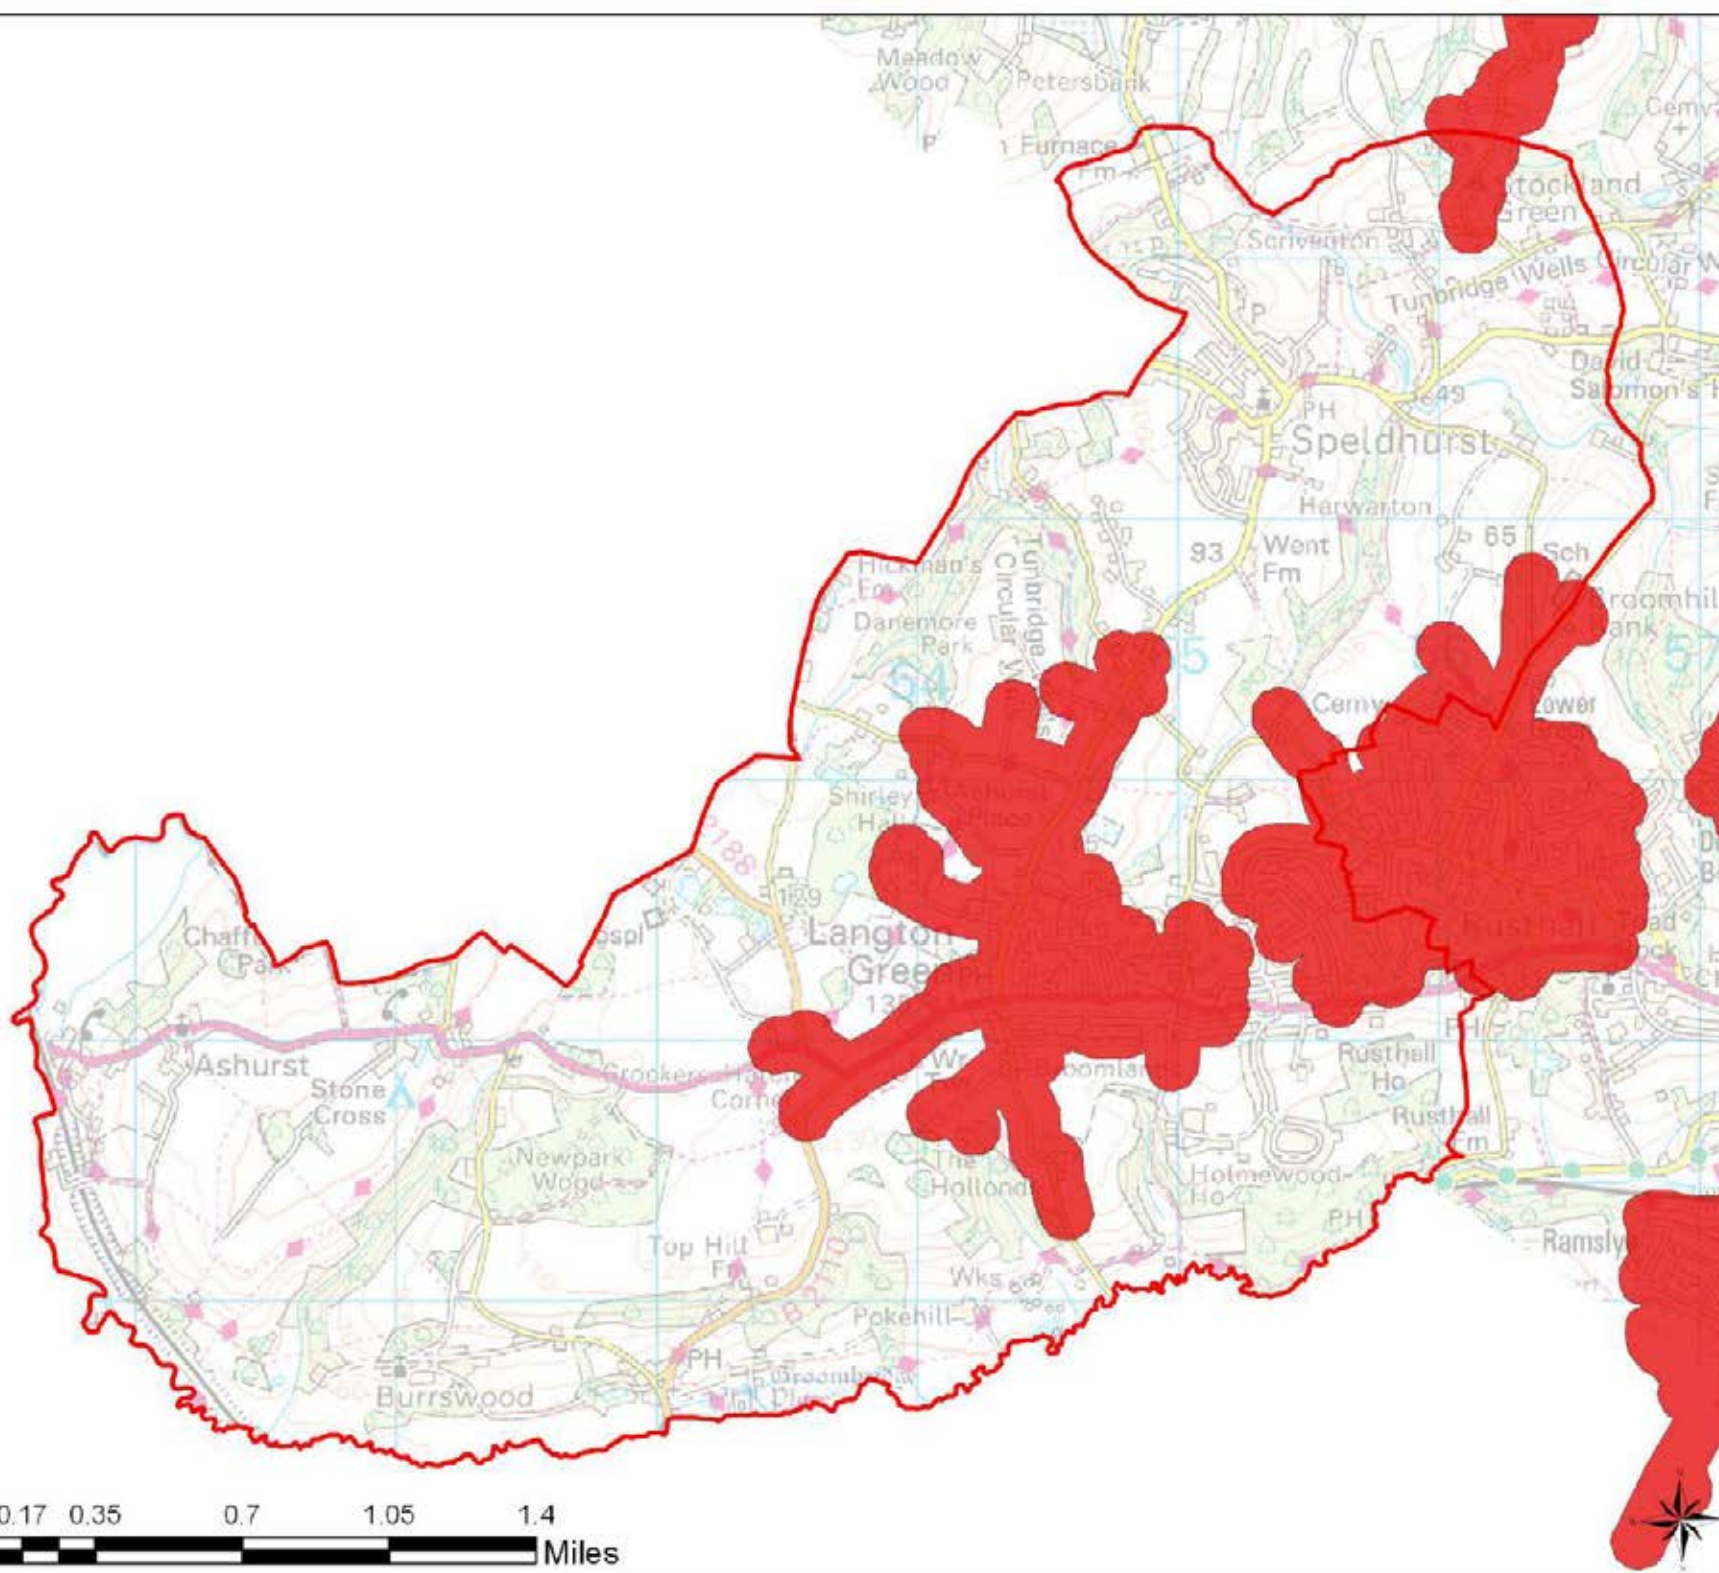

Scale: 1:10,000

Map Produced on: 11-May-18

**Sandhurst
Access Buffers**

Legend

- Parish Boundary
- Youth Buffer 15 Minutes

Tunbridge Wells
Open Space Study

Scale: 1:27,000

Map Produced on: 11-May-18

Southborough
Access Buffers

Legend

- Parish Boundary
- Youth Buffer 15 Minutes

Tunbridge Wells
Open Space Study

Scale: 1:19,000

Map Produced on: 11-May-18

**Speldhurst
Access Buffers**

Legend

- Parish Boundary
- Youth Buffer 15 Minutes

**Tunbridge Wells
Open Space Study**

Scale: 1:29,000

Map Produced on: 11-May-18