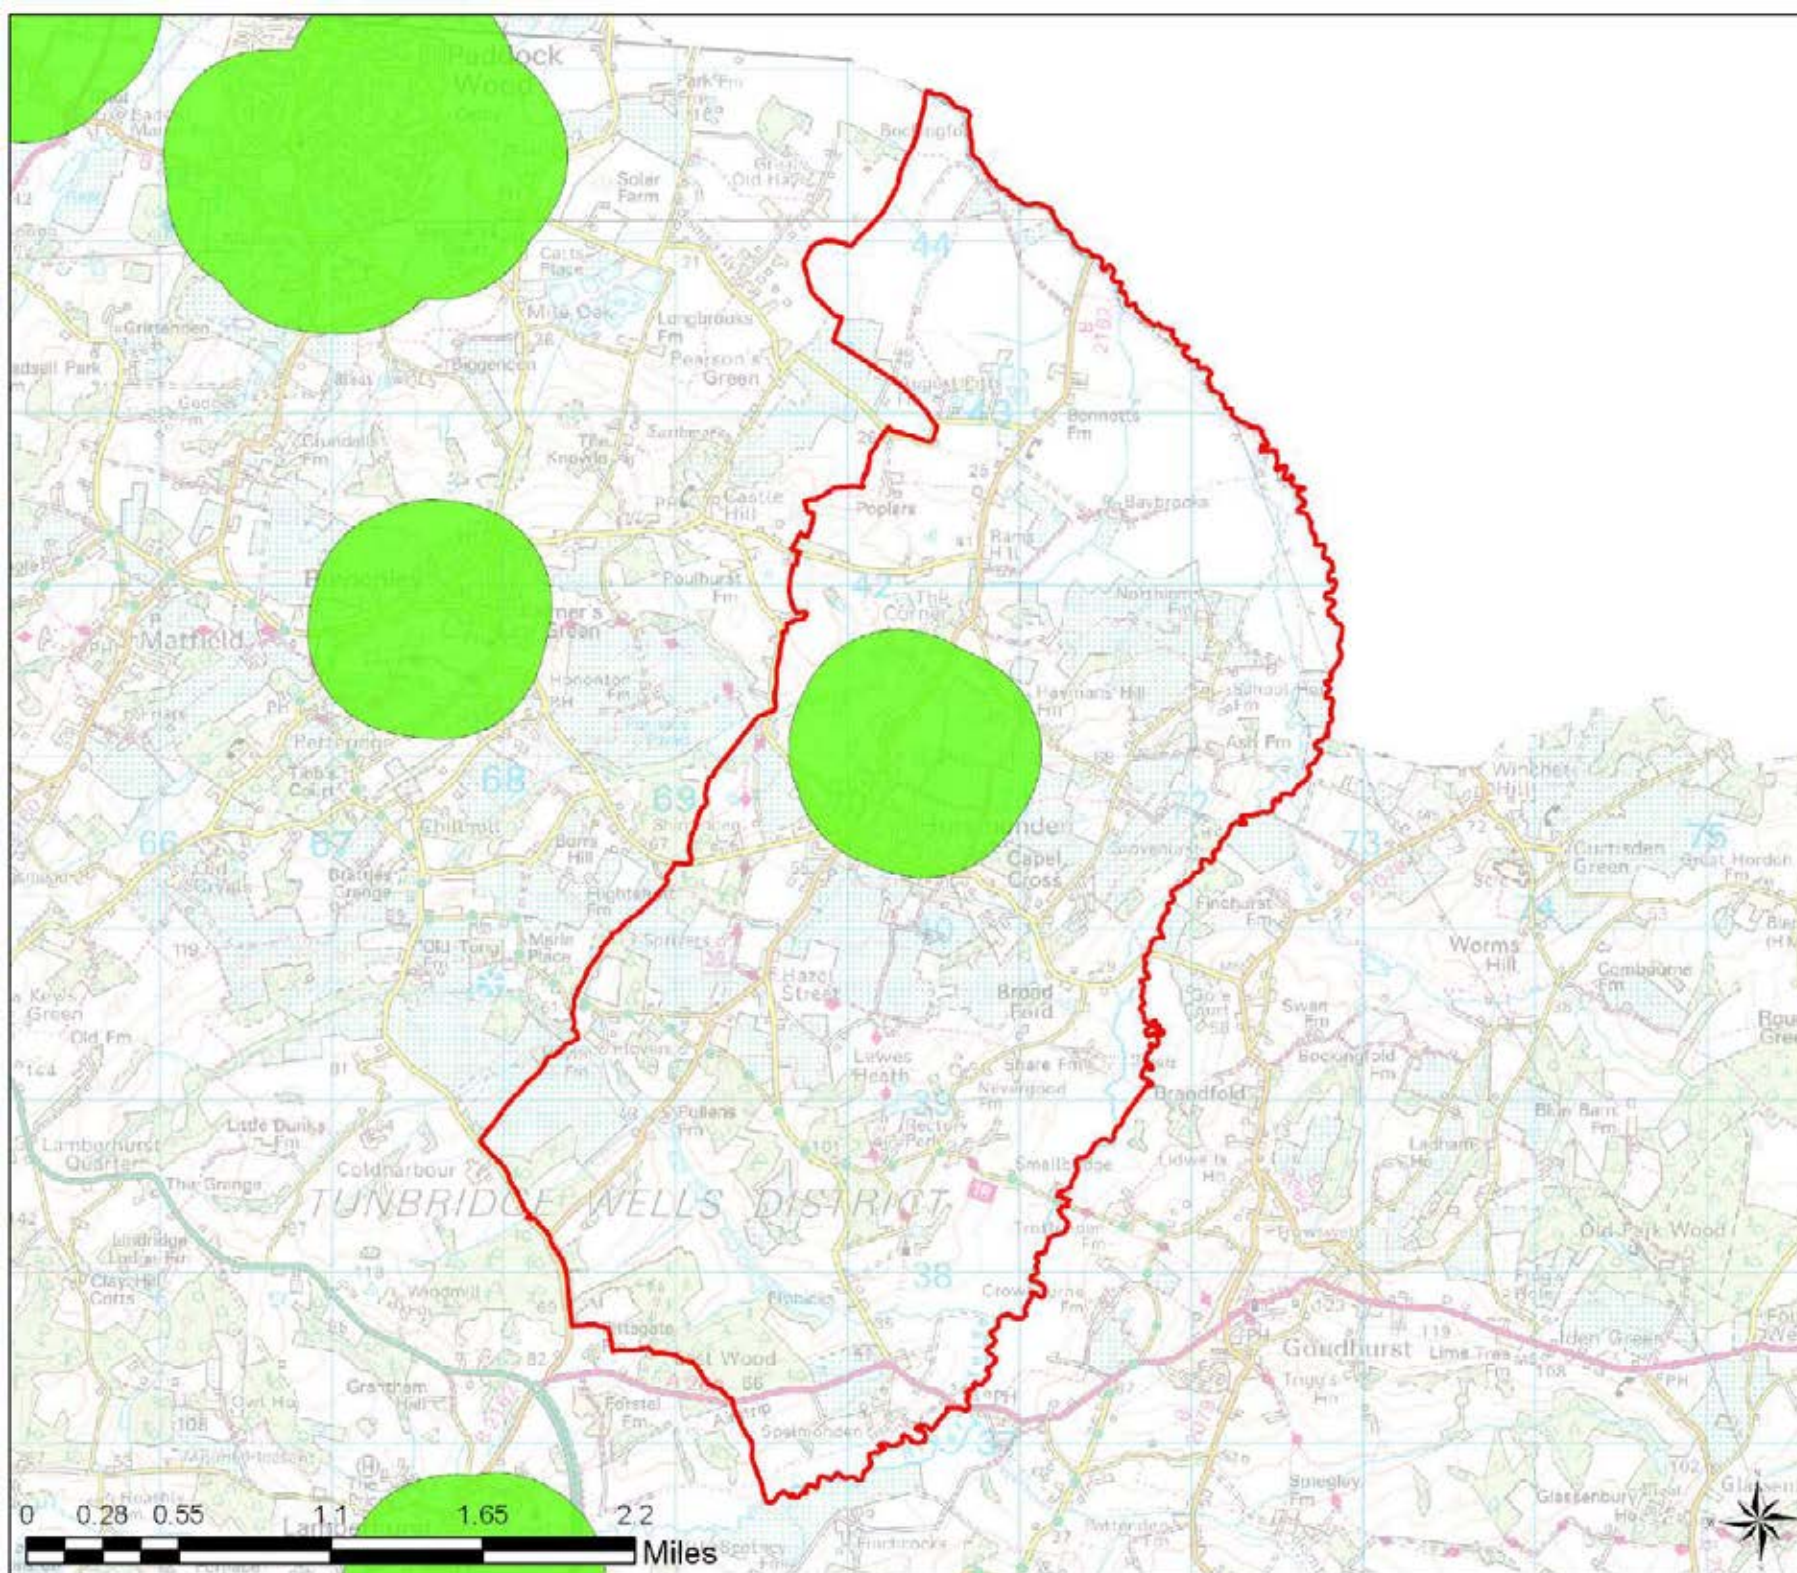

Hawkhurst Access Buffers

Legend

-  Parish Boundary
-  Park and Recreation Ground (600m)

Tunbridge Wells Open Space Study

Scale: 1:36,000

Map Produced on: 11-May-18

Horsmonden Access Buffers

Legend