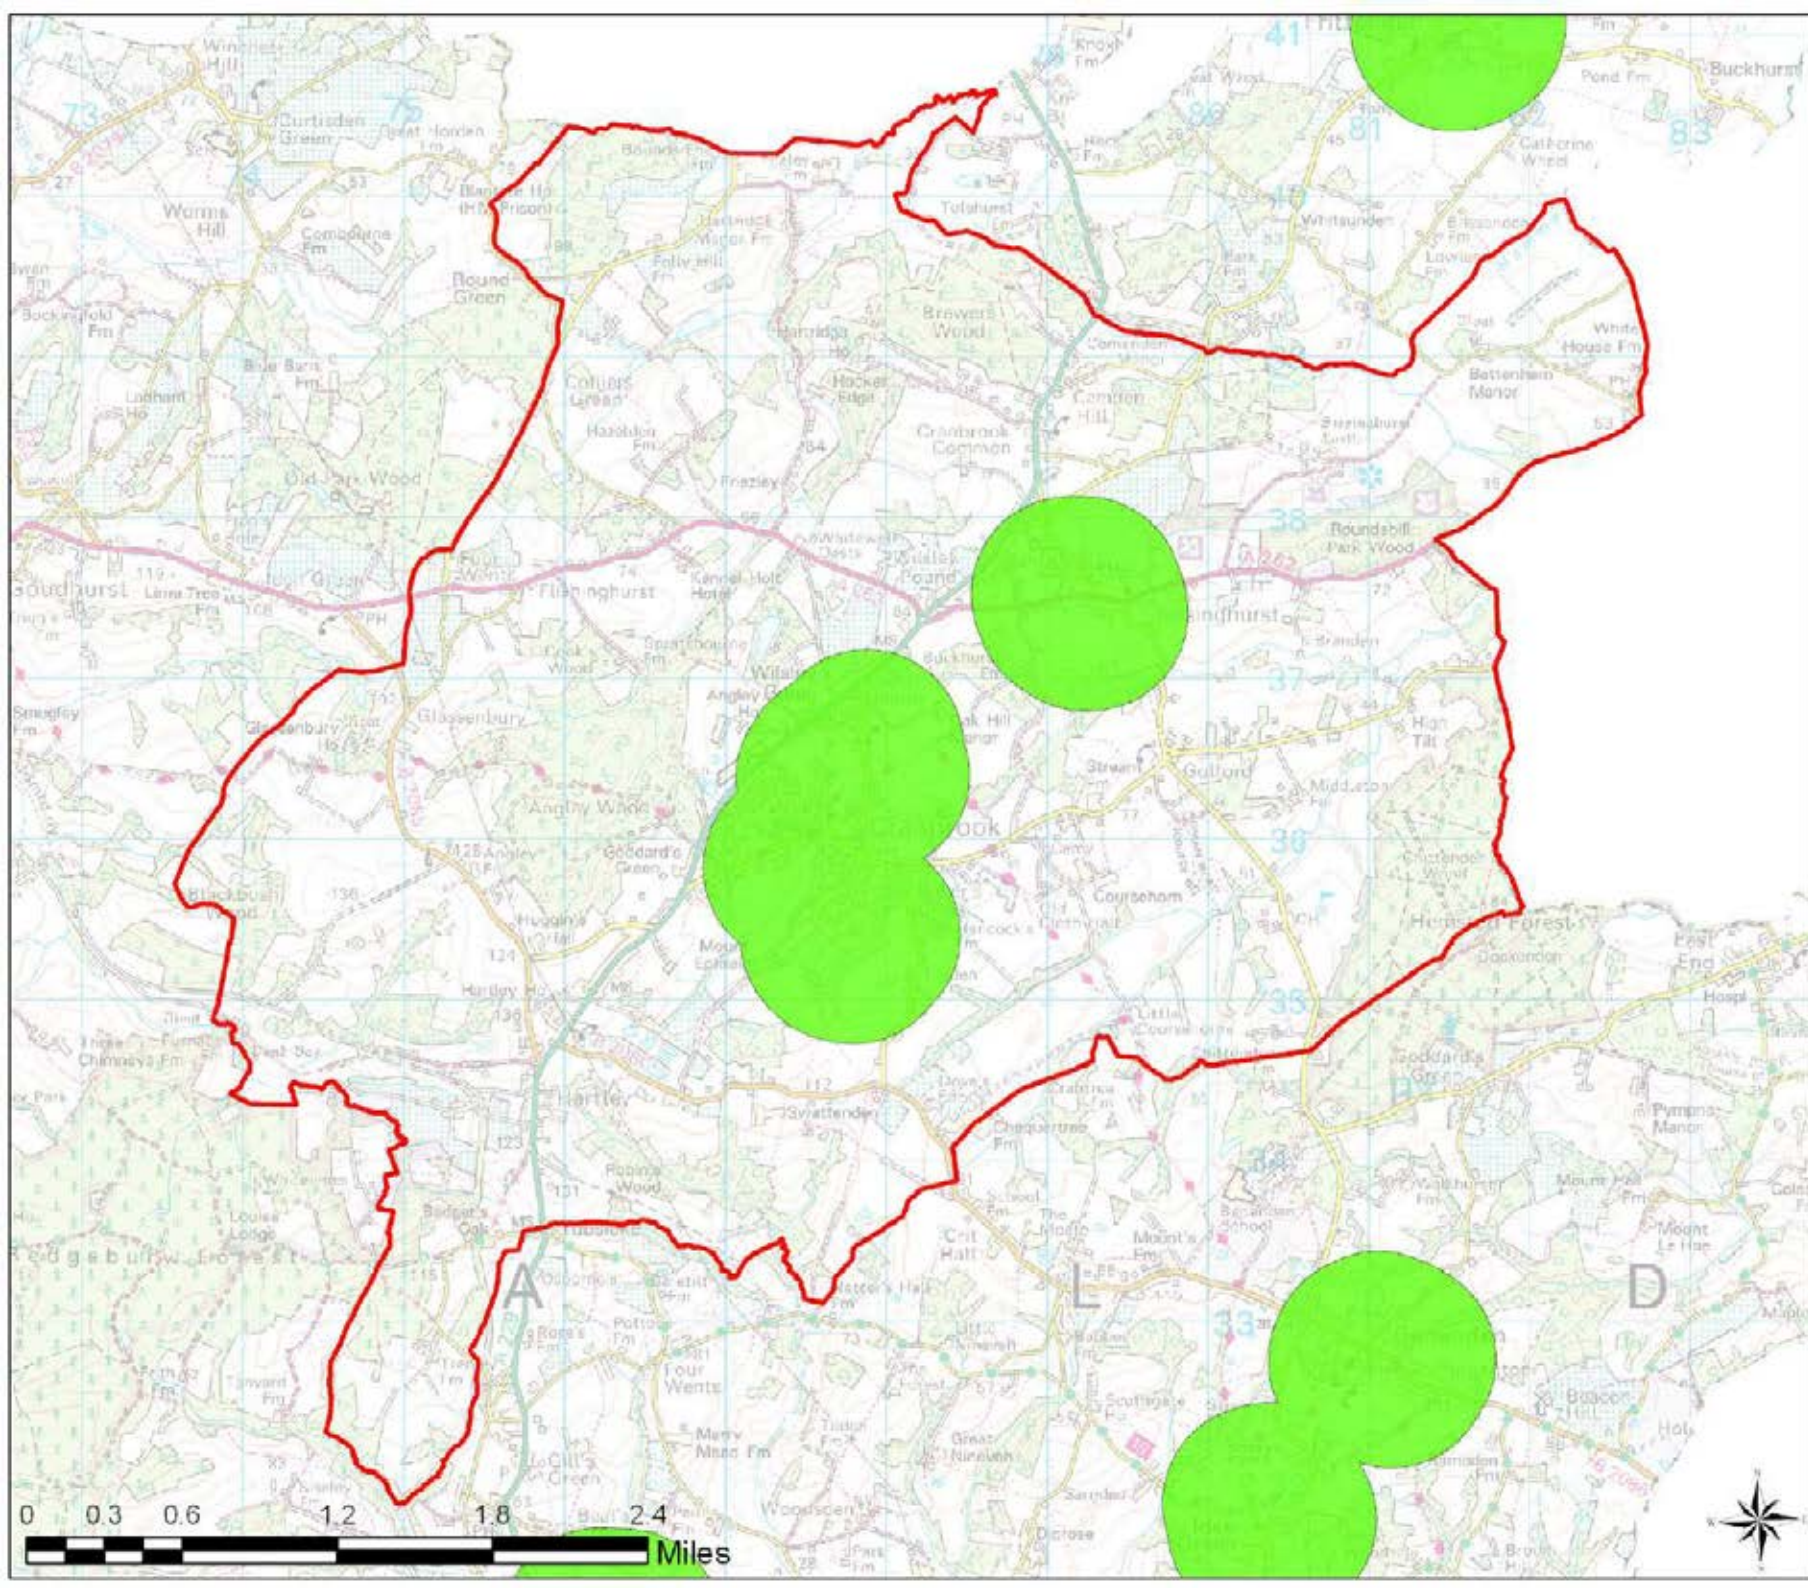

Tunbridge Wells Open Space Study

Scale: 1:47,000

Map Produced on: 11-May-18