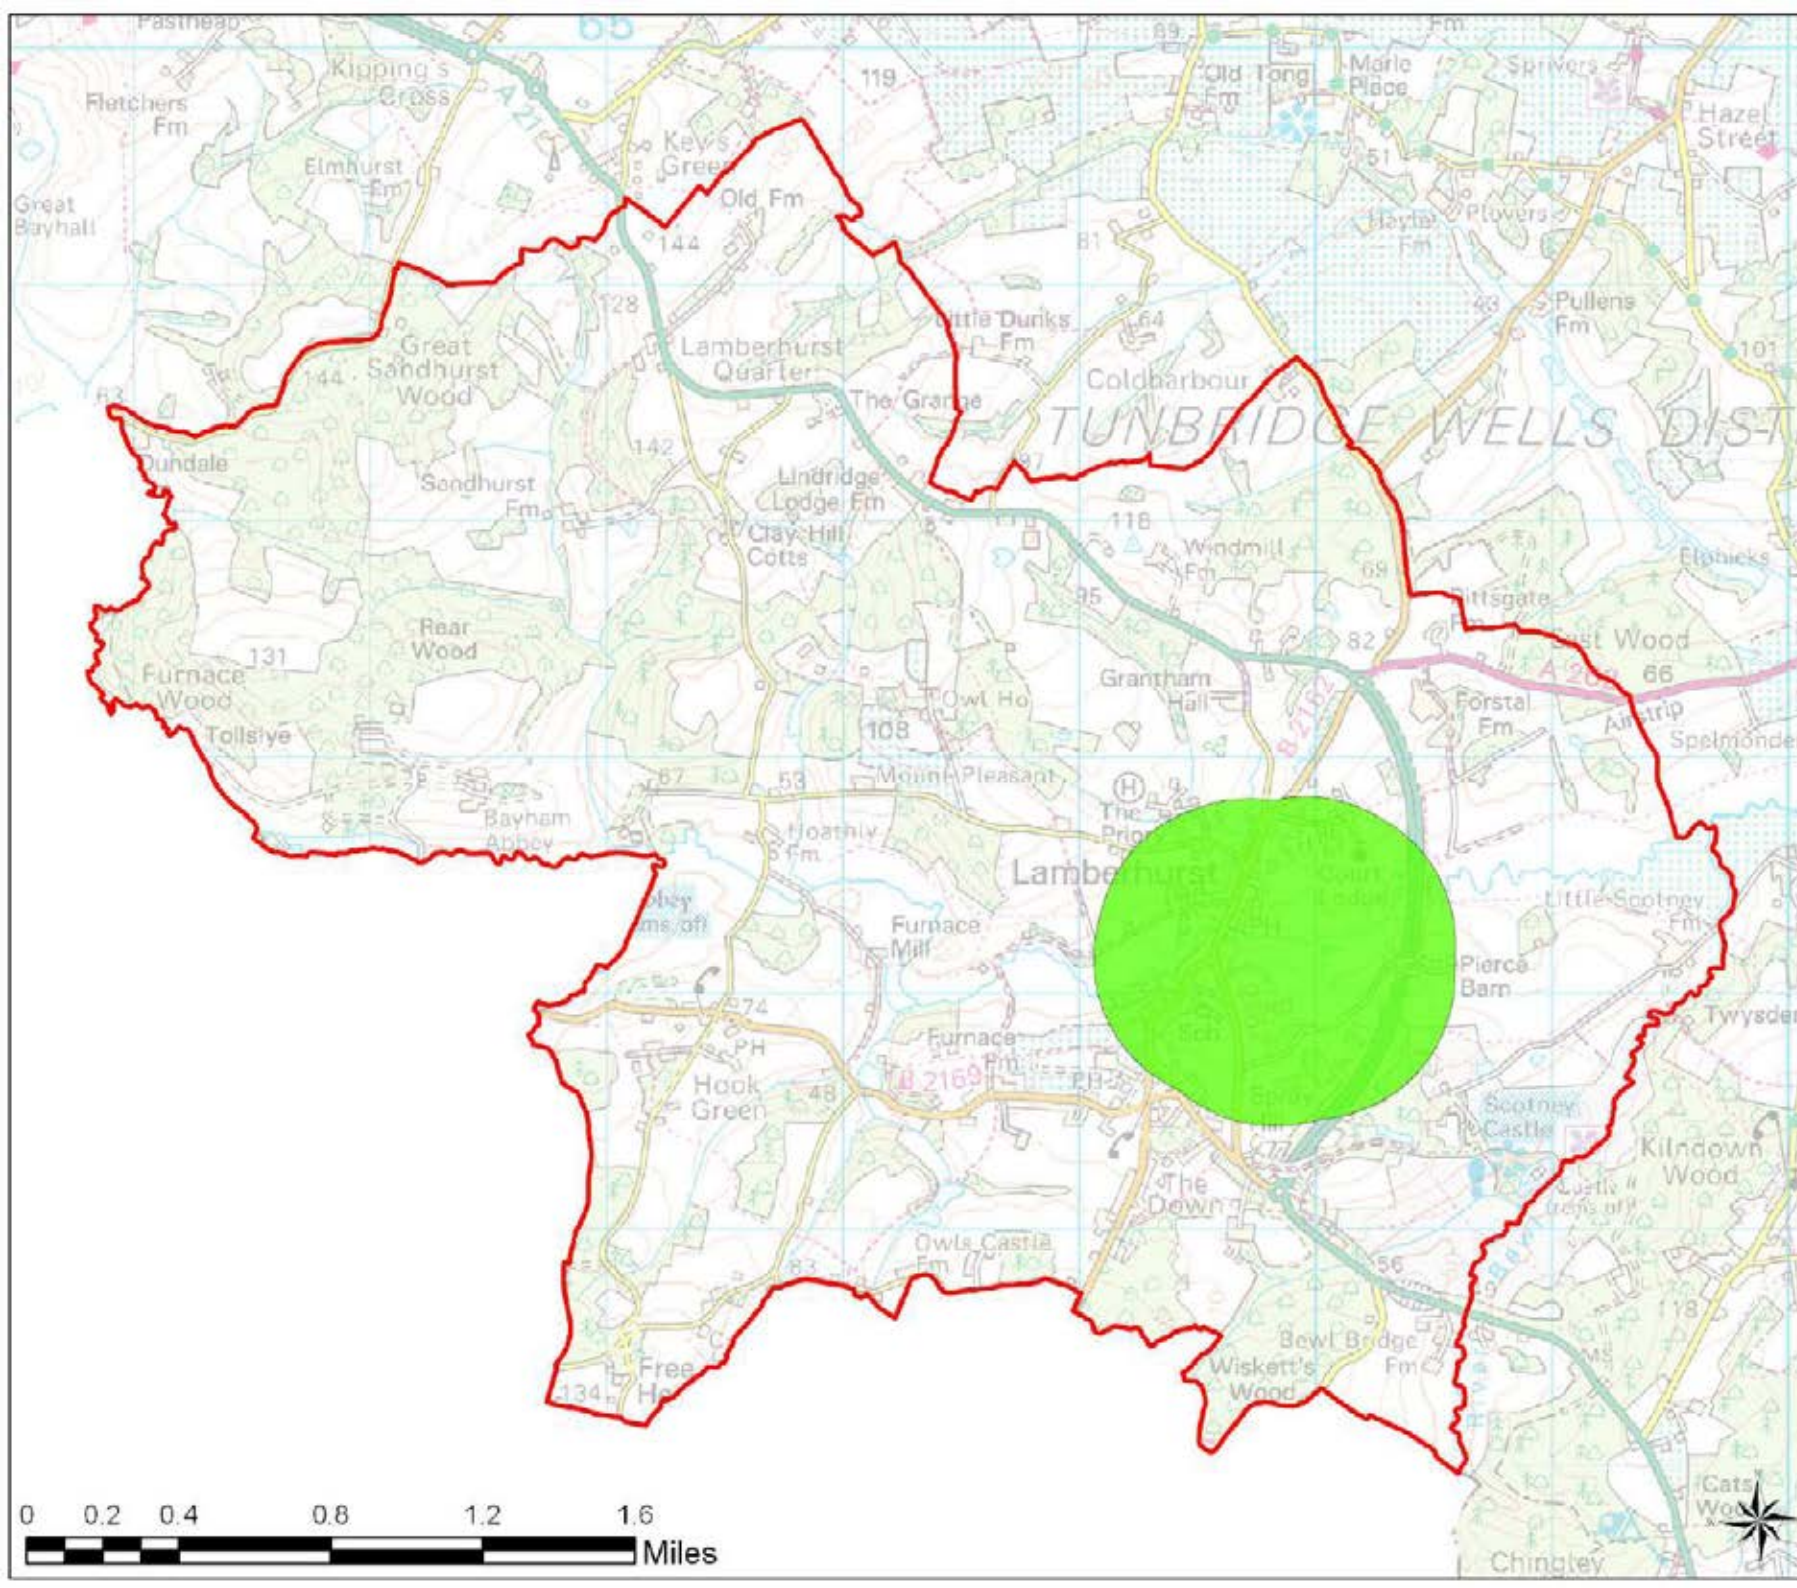

**Lamberhurst
Access Buffers**

Legend

- ▭ Parish Boundary
- ▭ Park and Recreation Ground (600m)

**Tunbridge Wells
Open Space Study**

Scale: 1:32,000

Map Produced on: 11-May-18