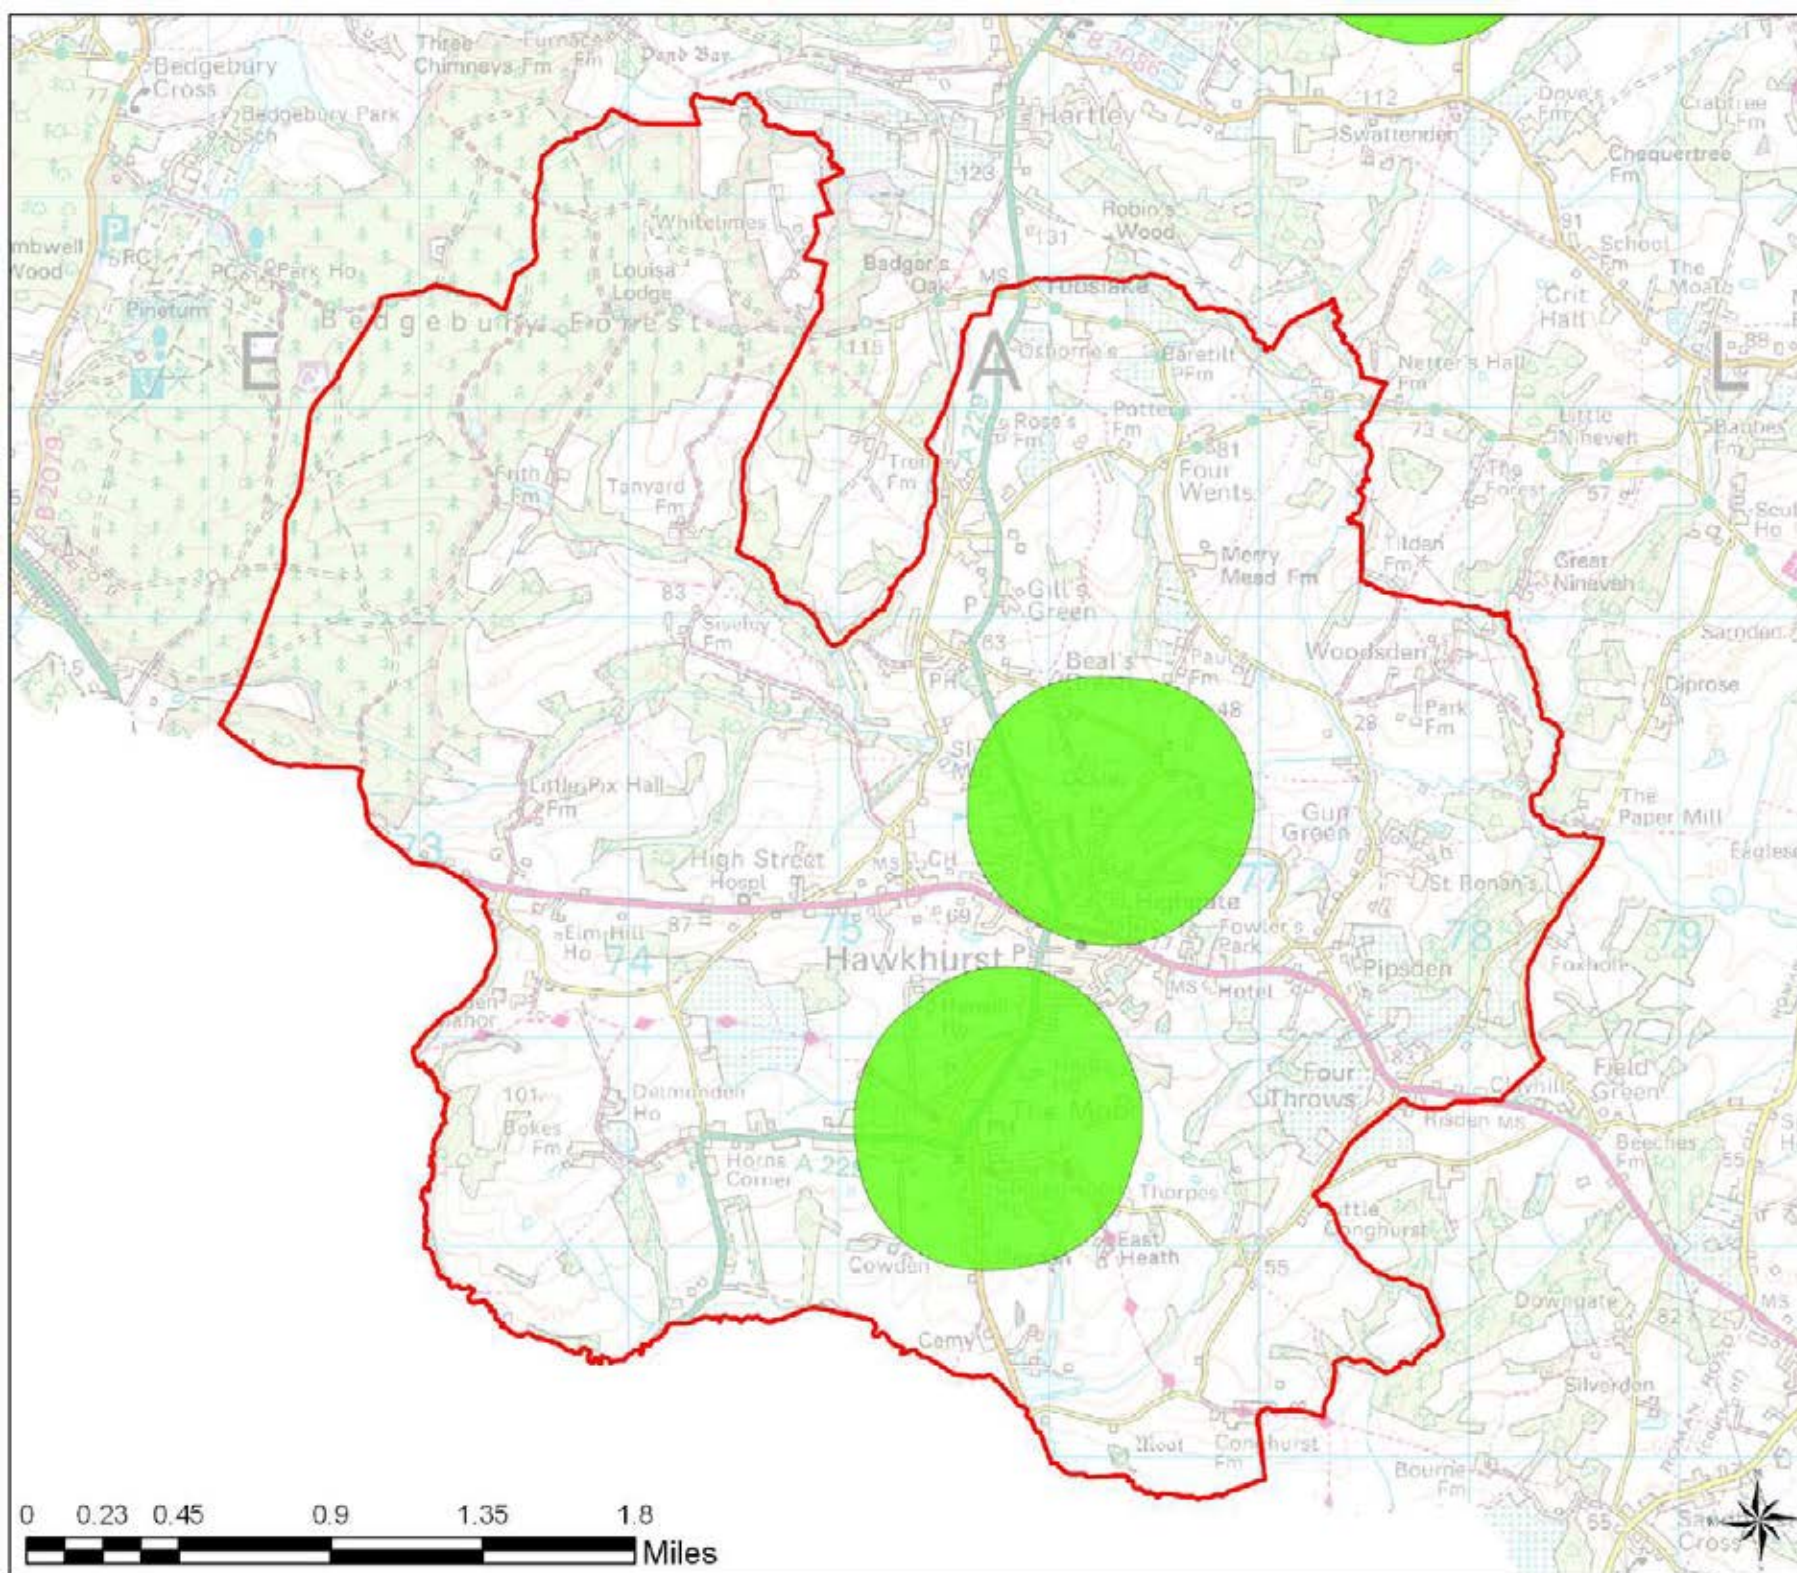

Tunbridge Wells Open Space Study

Scale: 1:36,000

Map Produced on: 11-May-18

Cranbrook & Sissinghurst Access Buffers

Legend

-  Parish Boundary
-  Park and Recreation Ground (600m)

Tunbridge Wells Open Space Study

Scale: 1:47,000

Map Produced on: 11-May-18

Frittenden Access Buffers

Legend

-  Parish Boundary
-  Park and Recreation Ground (600m)

Tunbridge Wells Open Space Study

Scale: 1:32,000

Map Produced on: 11-May-18

Hawkhurst Access Buffers

Legend

-  Parish Boundary
-  Park and Recreation Ground (600m)

Tunbridge Wells Open Space Study

Scale: 1:36,000

Map Produced on: 11-May-18

Horsmonden Access Buffers

Legend