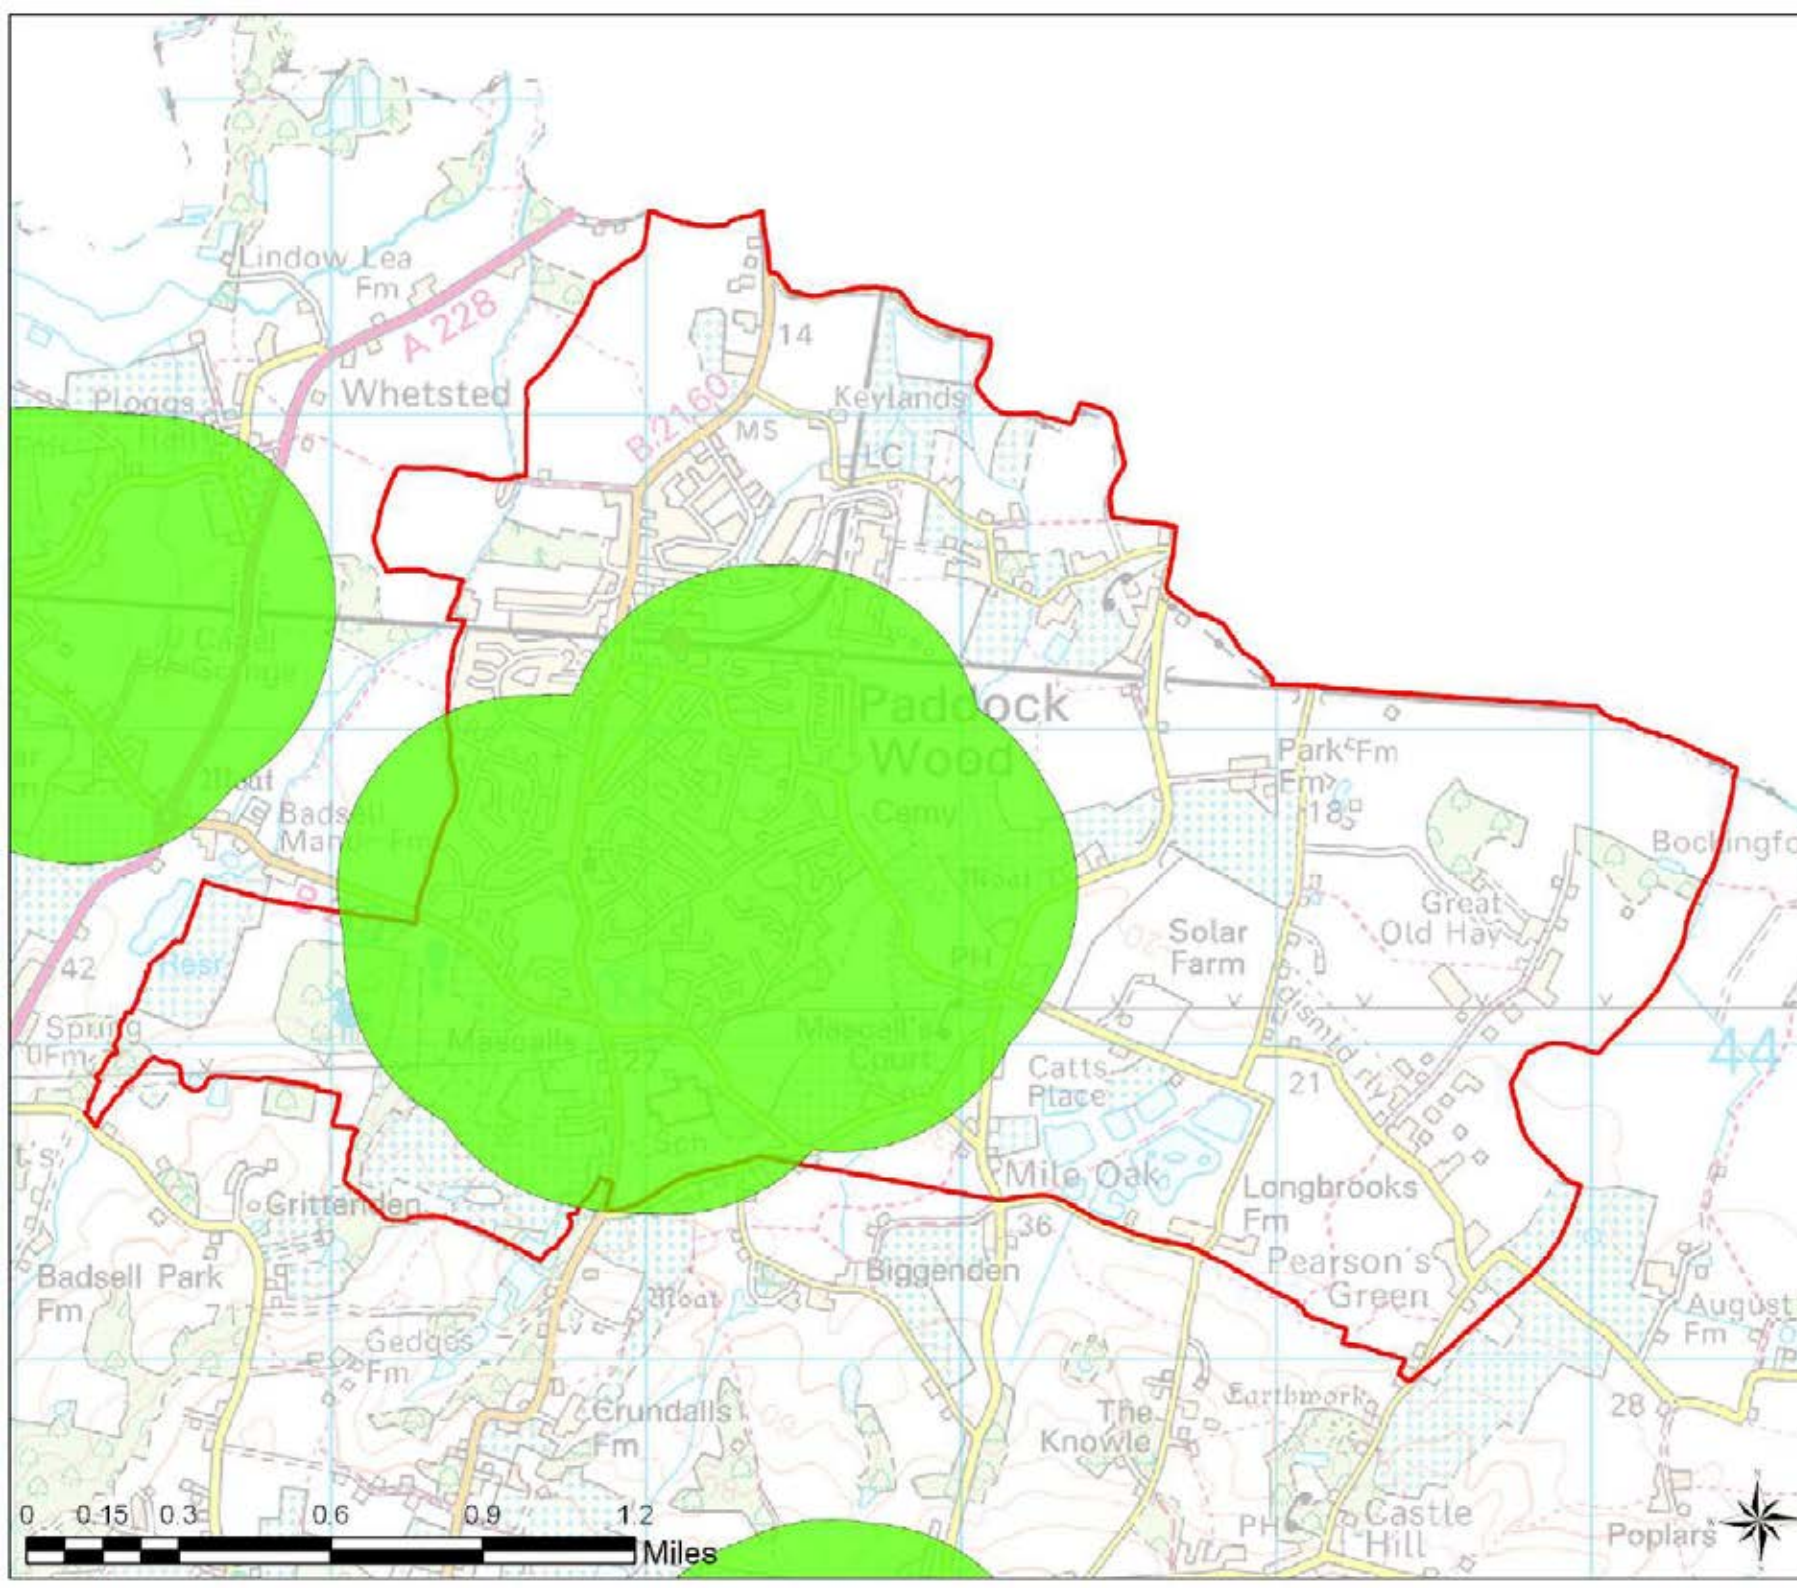

Tunbridge Wells Open Space Study

Scale: 1:24,000

Map Produced on: 11-May-18