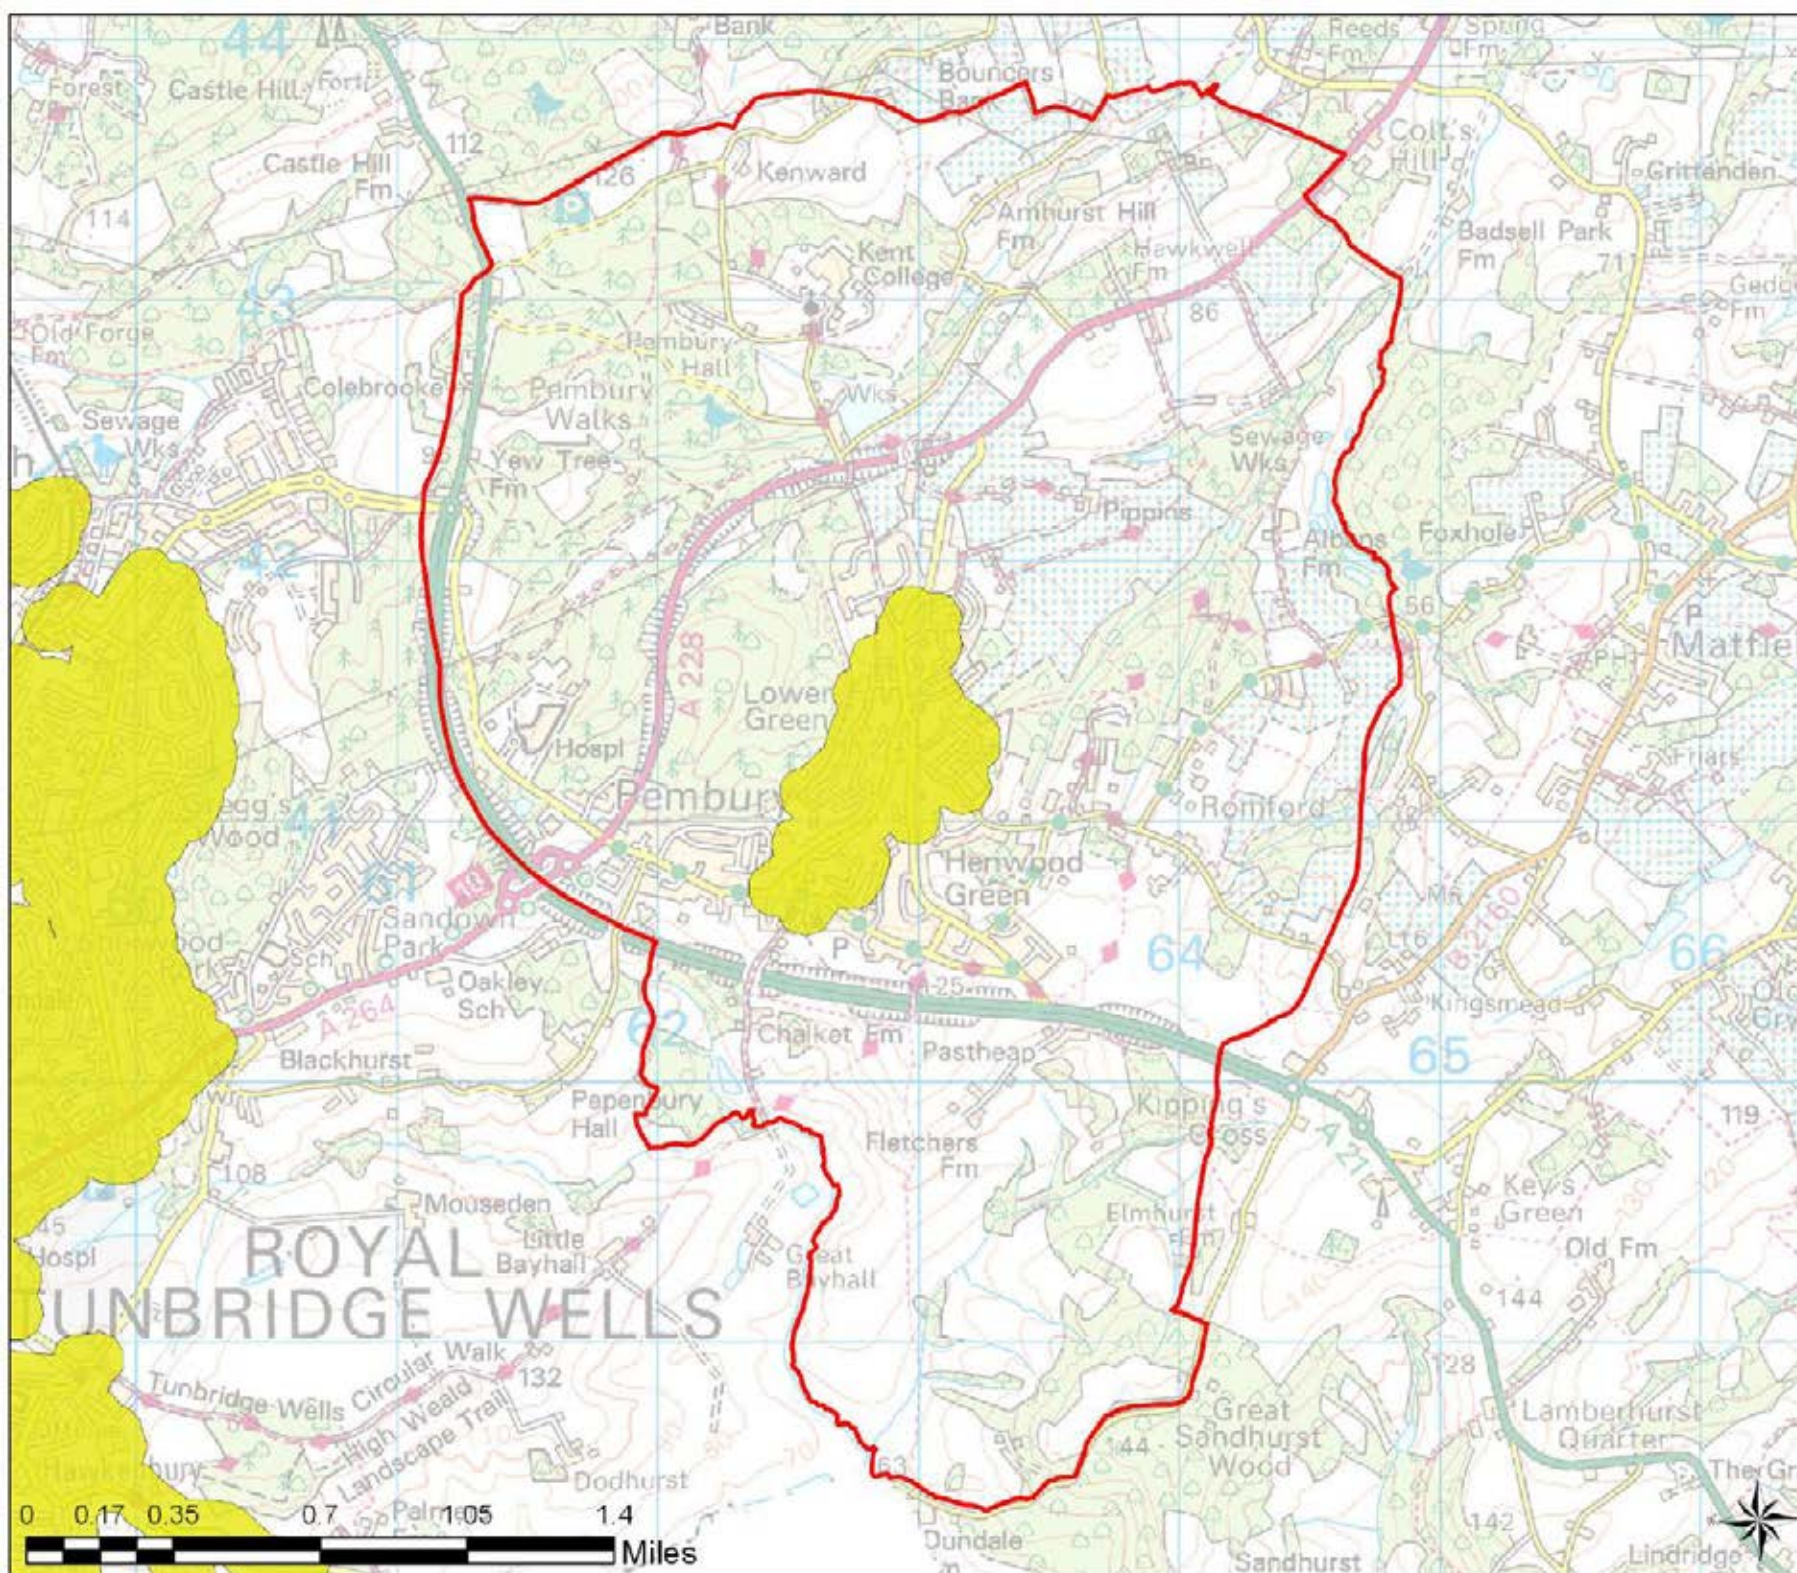

**Pembury
Access Buffers**

Legend

- Parish Boundary
- Child Buffer 10 Minutes

**Tunbridge Wells
Open Space Study**

Scale: 1:29,000

Map Produced on: 15-May-18