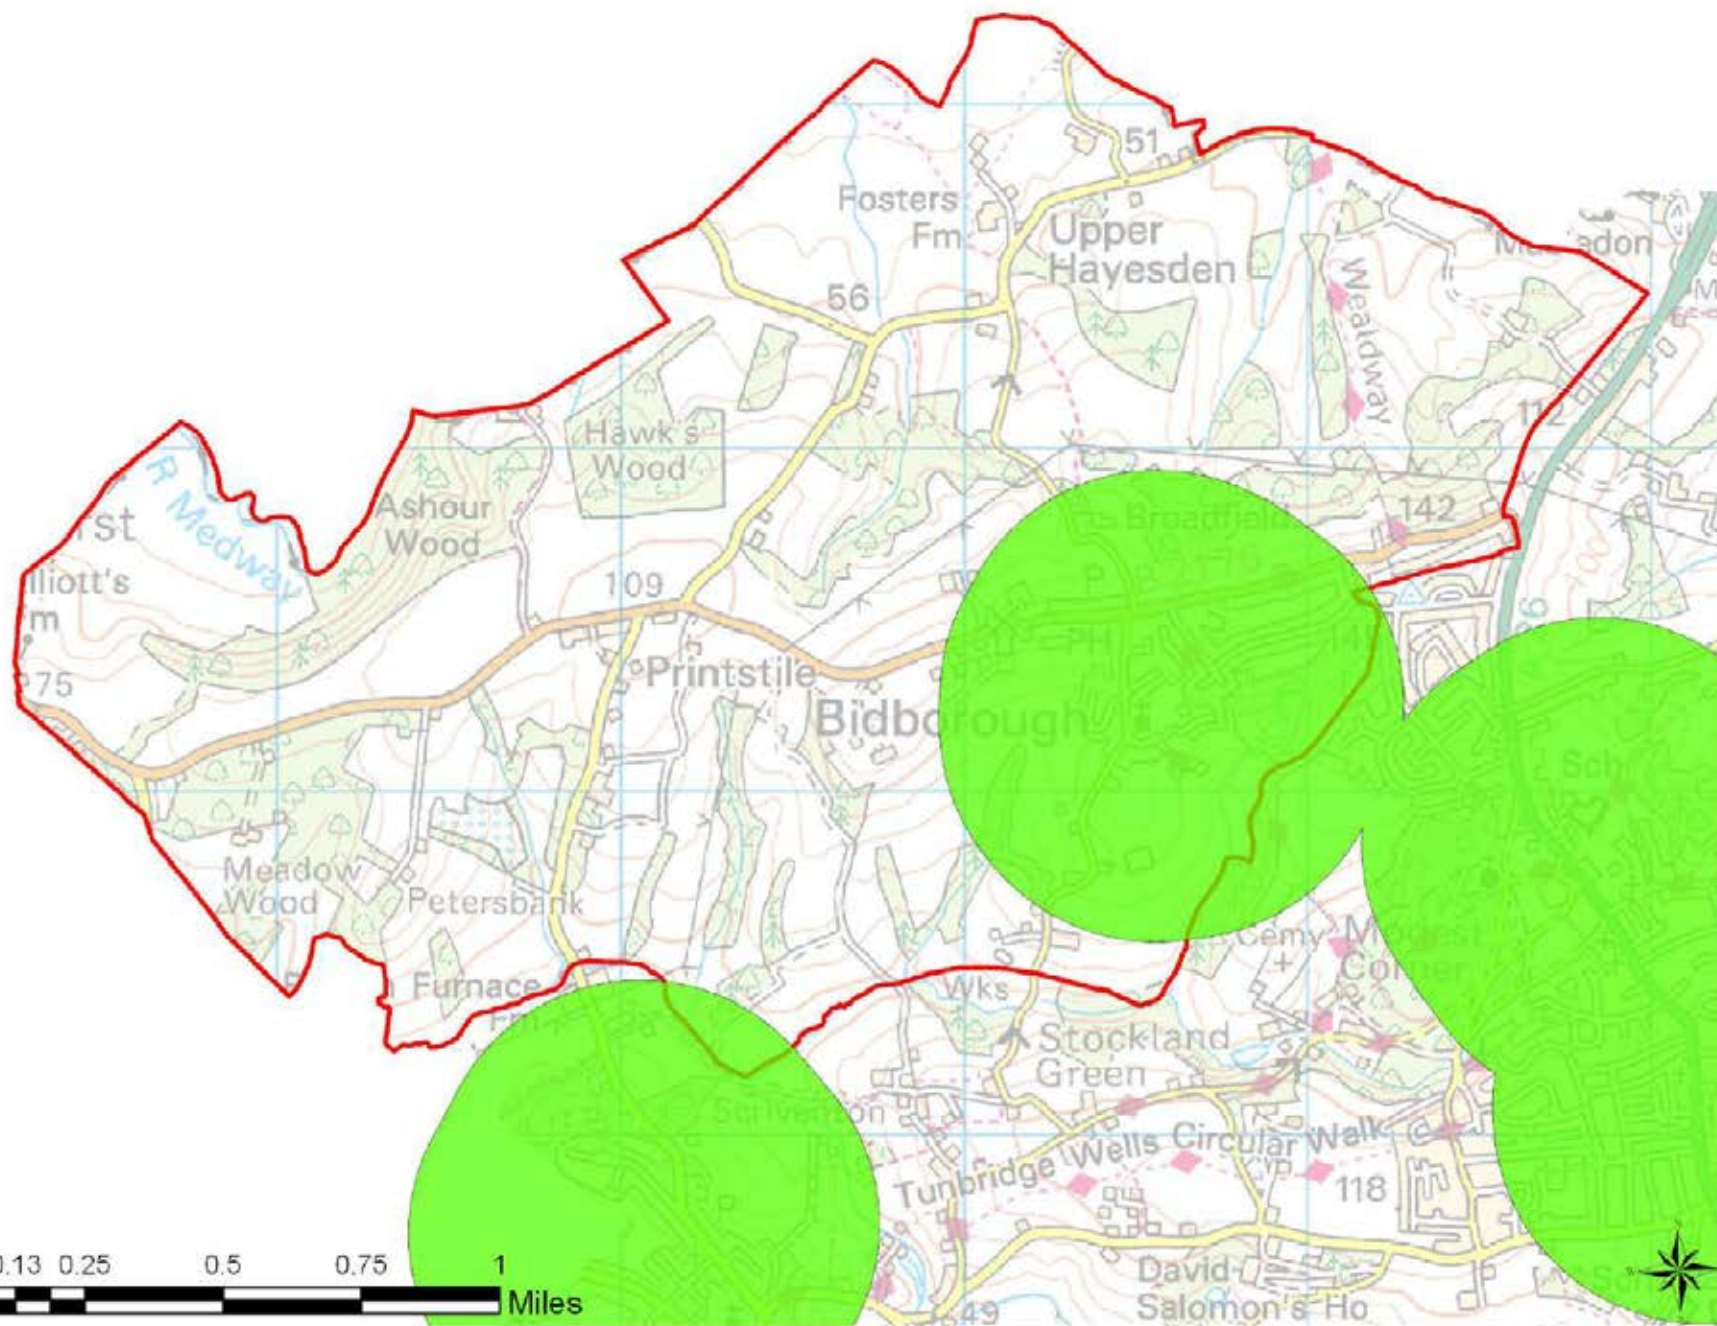

Bidborough Access Buffers

Legend

- Parish Boundary
- Park and Recreation Ground (600m)

Tunbridge Wells Open Space Study

Scale: 1:22,000

Map Produced on: 15-May-18