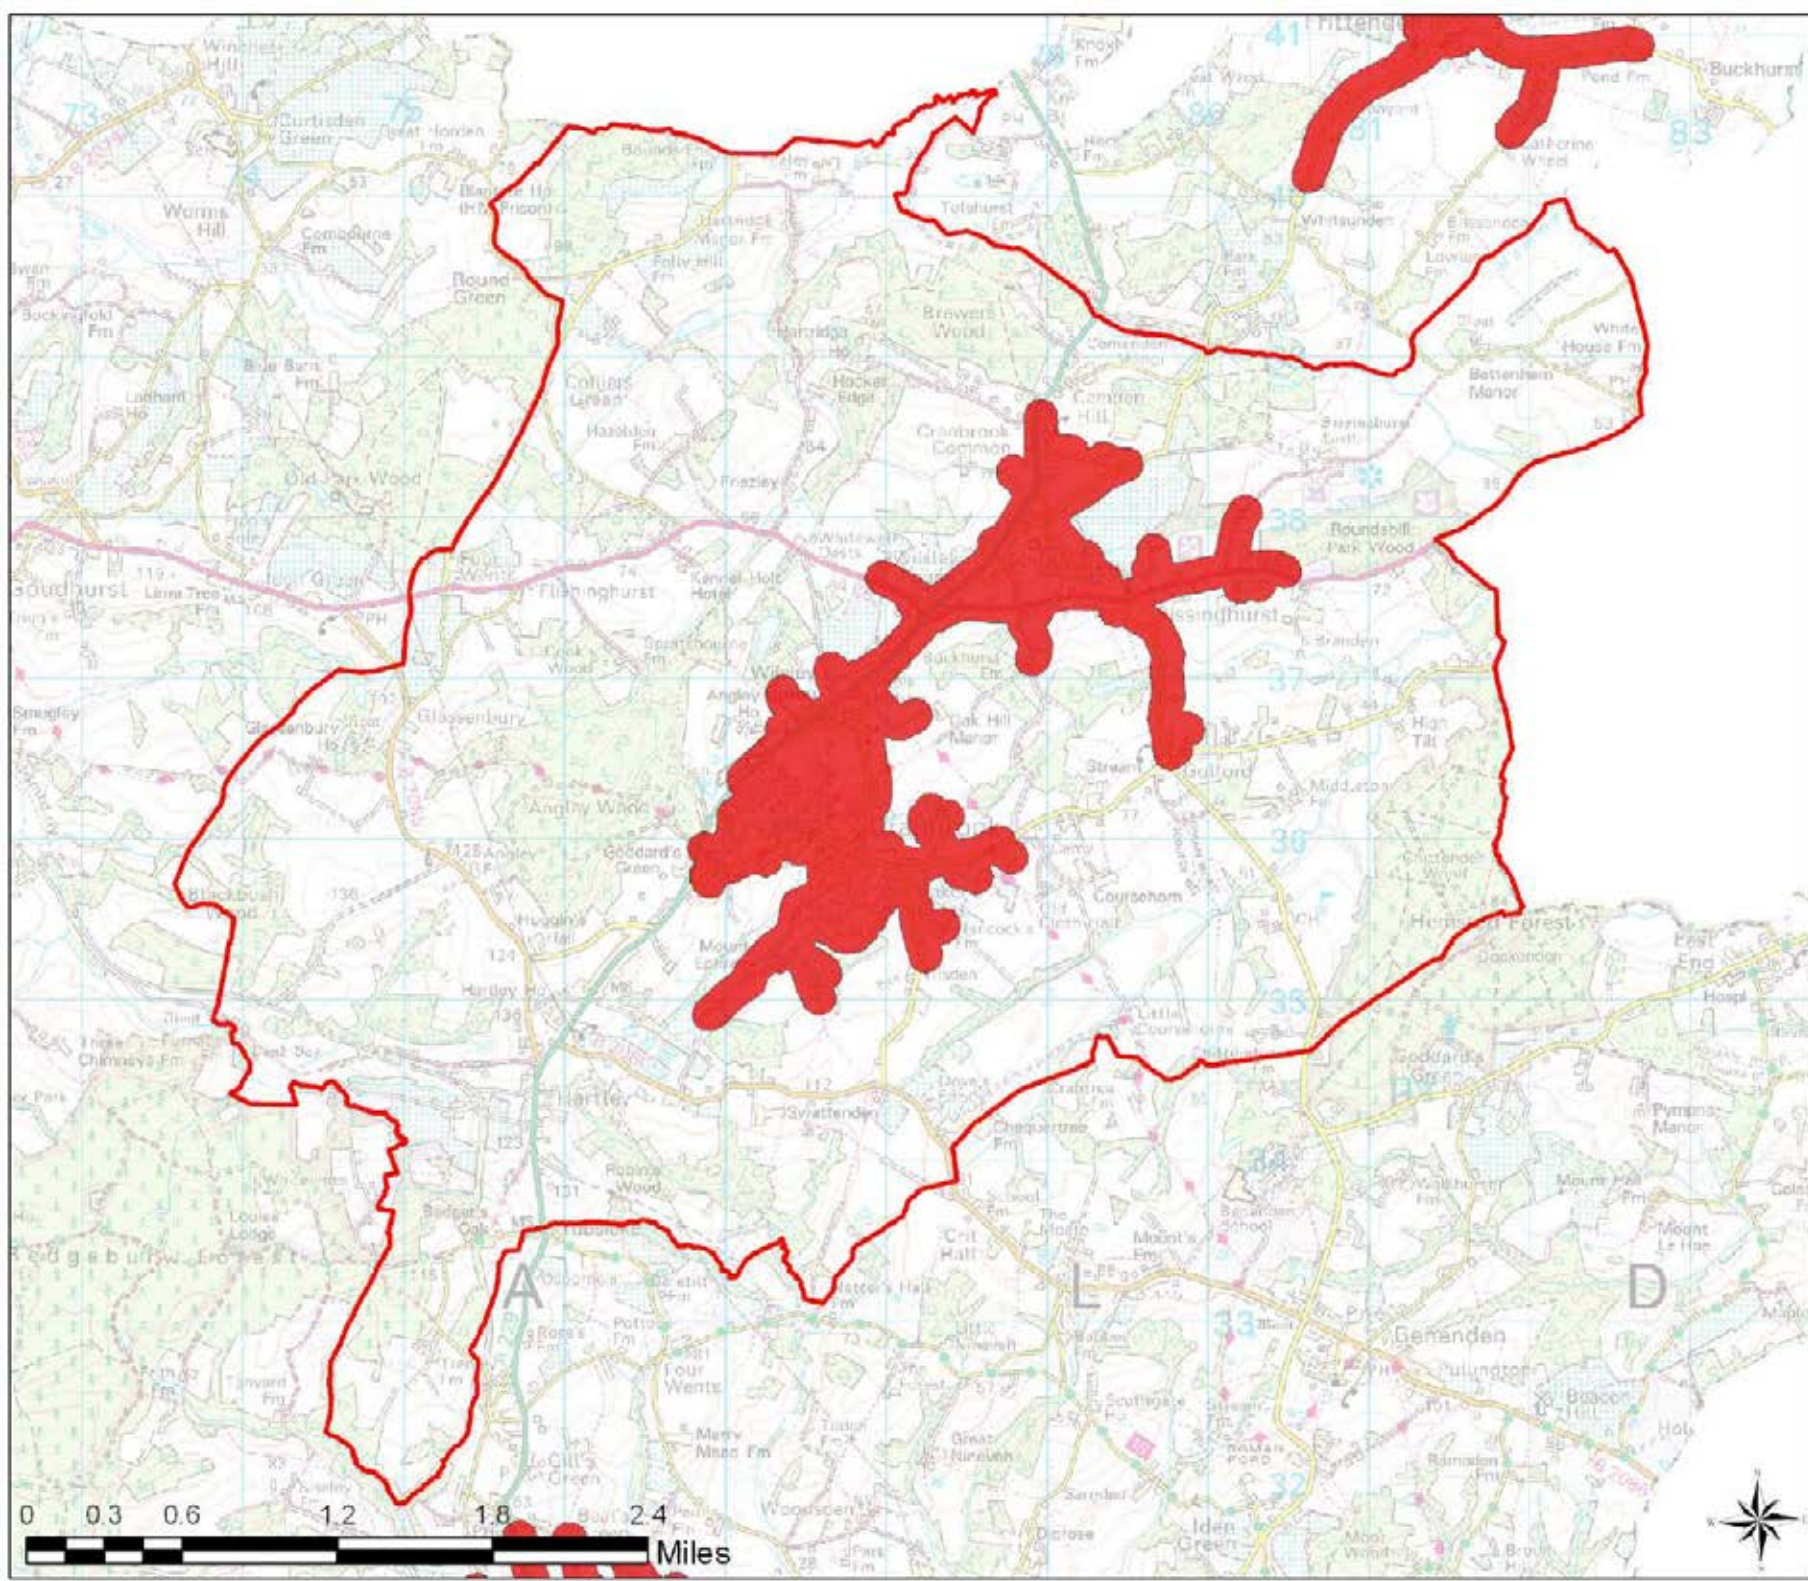

Scale: 1:36,000

Map Produced on: 11-May-18

Cranbrook & Sissinghurst Access Buffers

- Legend**
- Parish Boundary
 - Youth Buffer 15 Minutes

Tunbridge Wells Open Space Study

Scale: 1:47,000

Map Produced on: 11-May-18