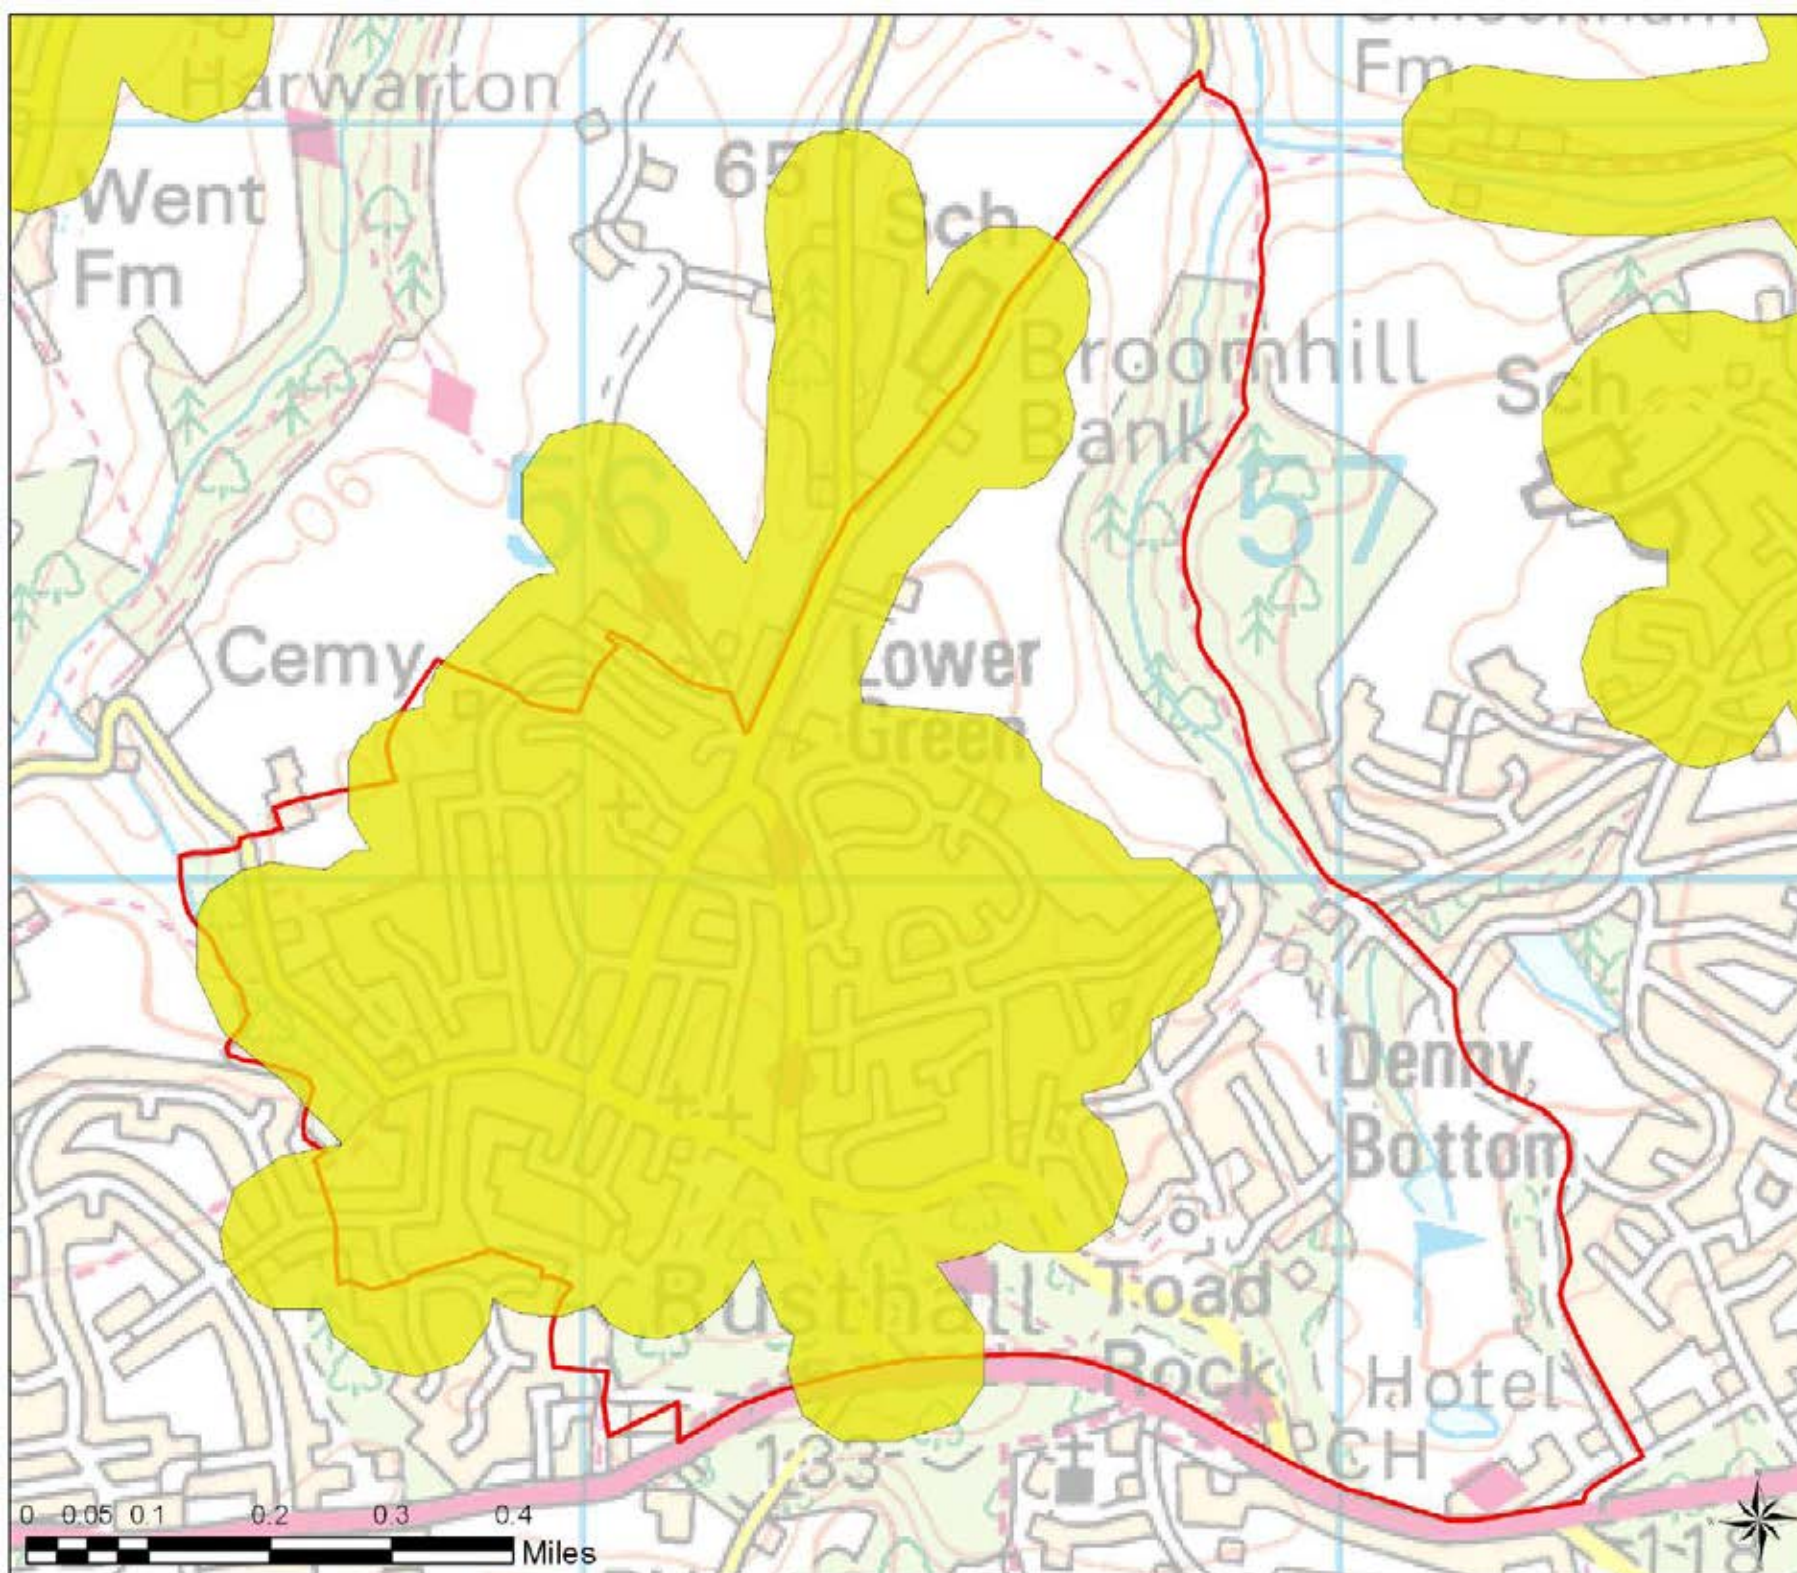

Royal Tunbridge Wells Access Buffers

Legend

- Parish Boundary
- Child Buffer 10 Minutes

Tunbridge Wells Open Space Study

Scale: 1:32,000

Map Produced on: 15-May-18

Rusthall
Access Buffers

Legend

- Parish Boundary
- Child Buffer 10 Minutes

Tunbridge Wells
Open Space Study

Scale: 1:10,000

Map Produced on: 15-May-18

Sandhurst Access Buffers

Legend

- Parish Boundary
- Child Buffer 10 Minutes

Tunbridge Wells Open Space Study