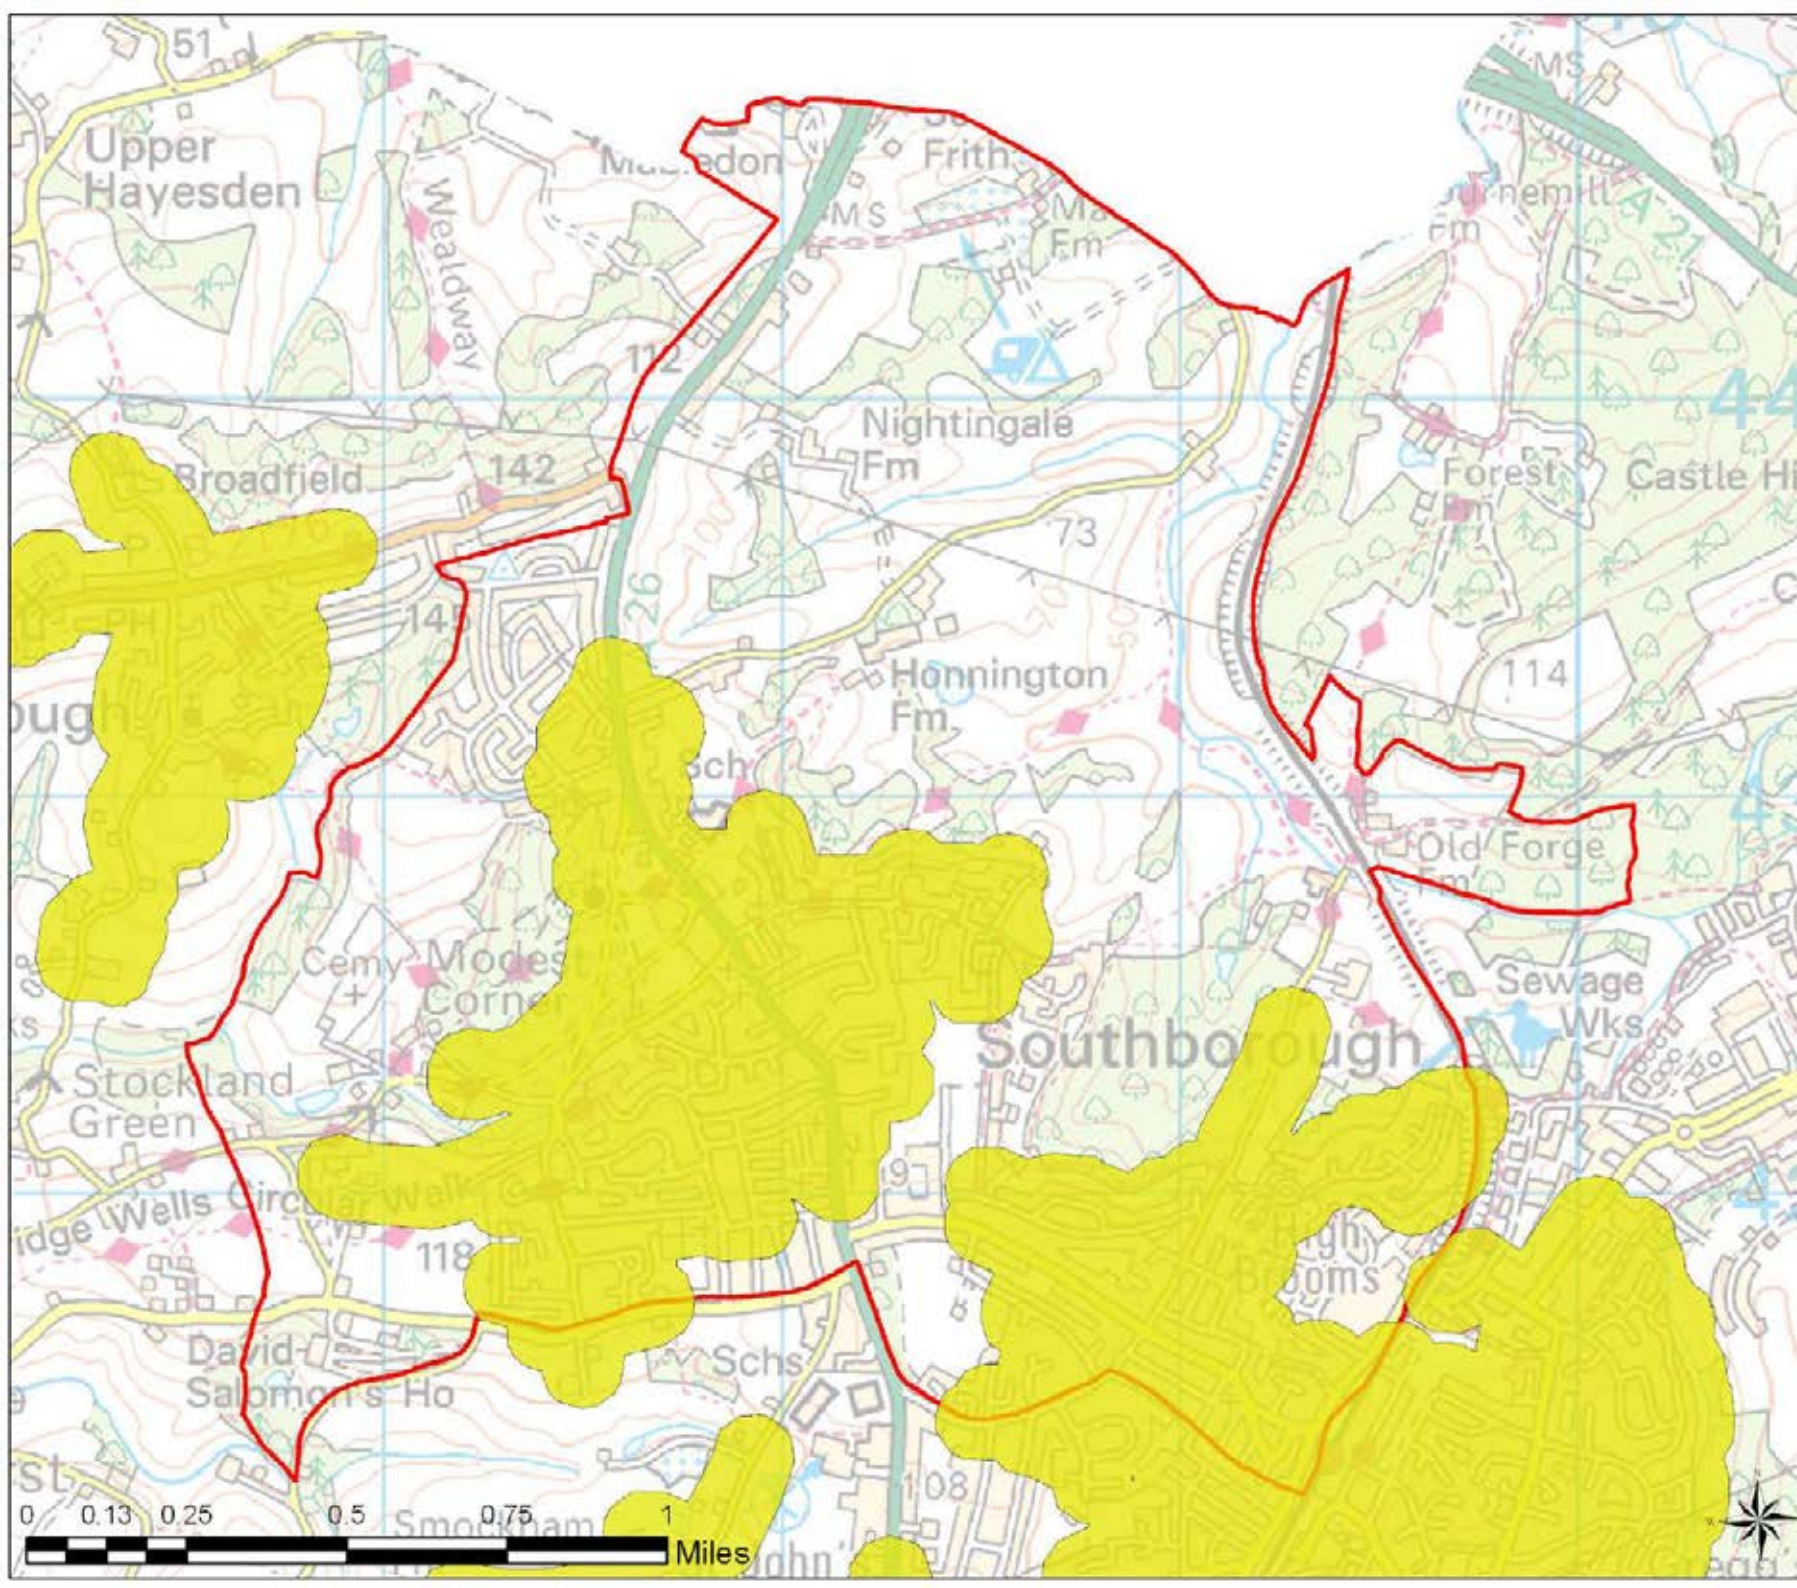

- Parish Boundary
- Child Buffer 10 Minutes

Tunbridge Wells
Open Space Study

Scale: 1:10,000

Map Produced on: 15-May-18

Sandhurst Access Buffers

Legend

- Parish Boundary
- Child Buffer 10 Minutes

Tunbridge Wells Open Space Study

Scale: 1:27,000

Map Produced on: 15-May-18

Southborough
Access Buffers

Legend

- ▭ Parish Boundary
- ▭ Child Buffer 10 Minutes

Tunbridge Wells
Open Space Study

Scale: 1:19,000

Map Produced on: 15-May-18