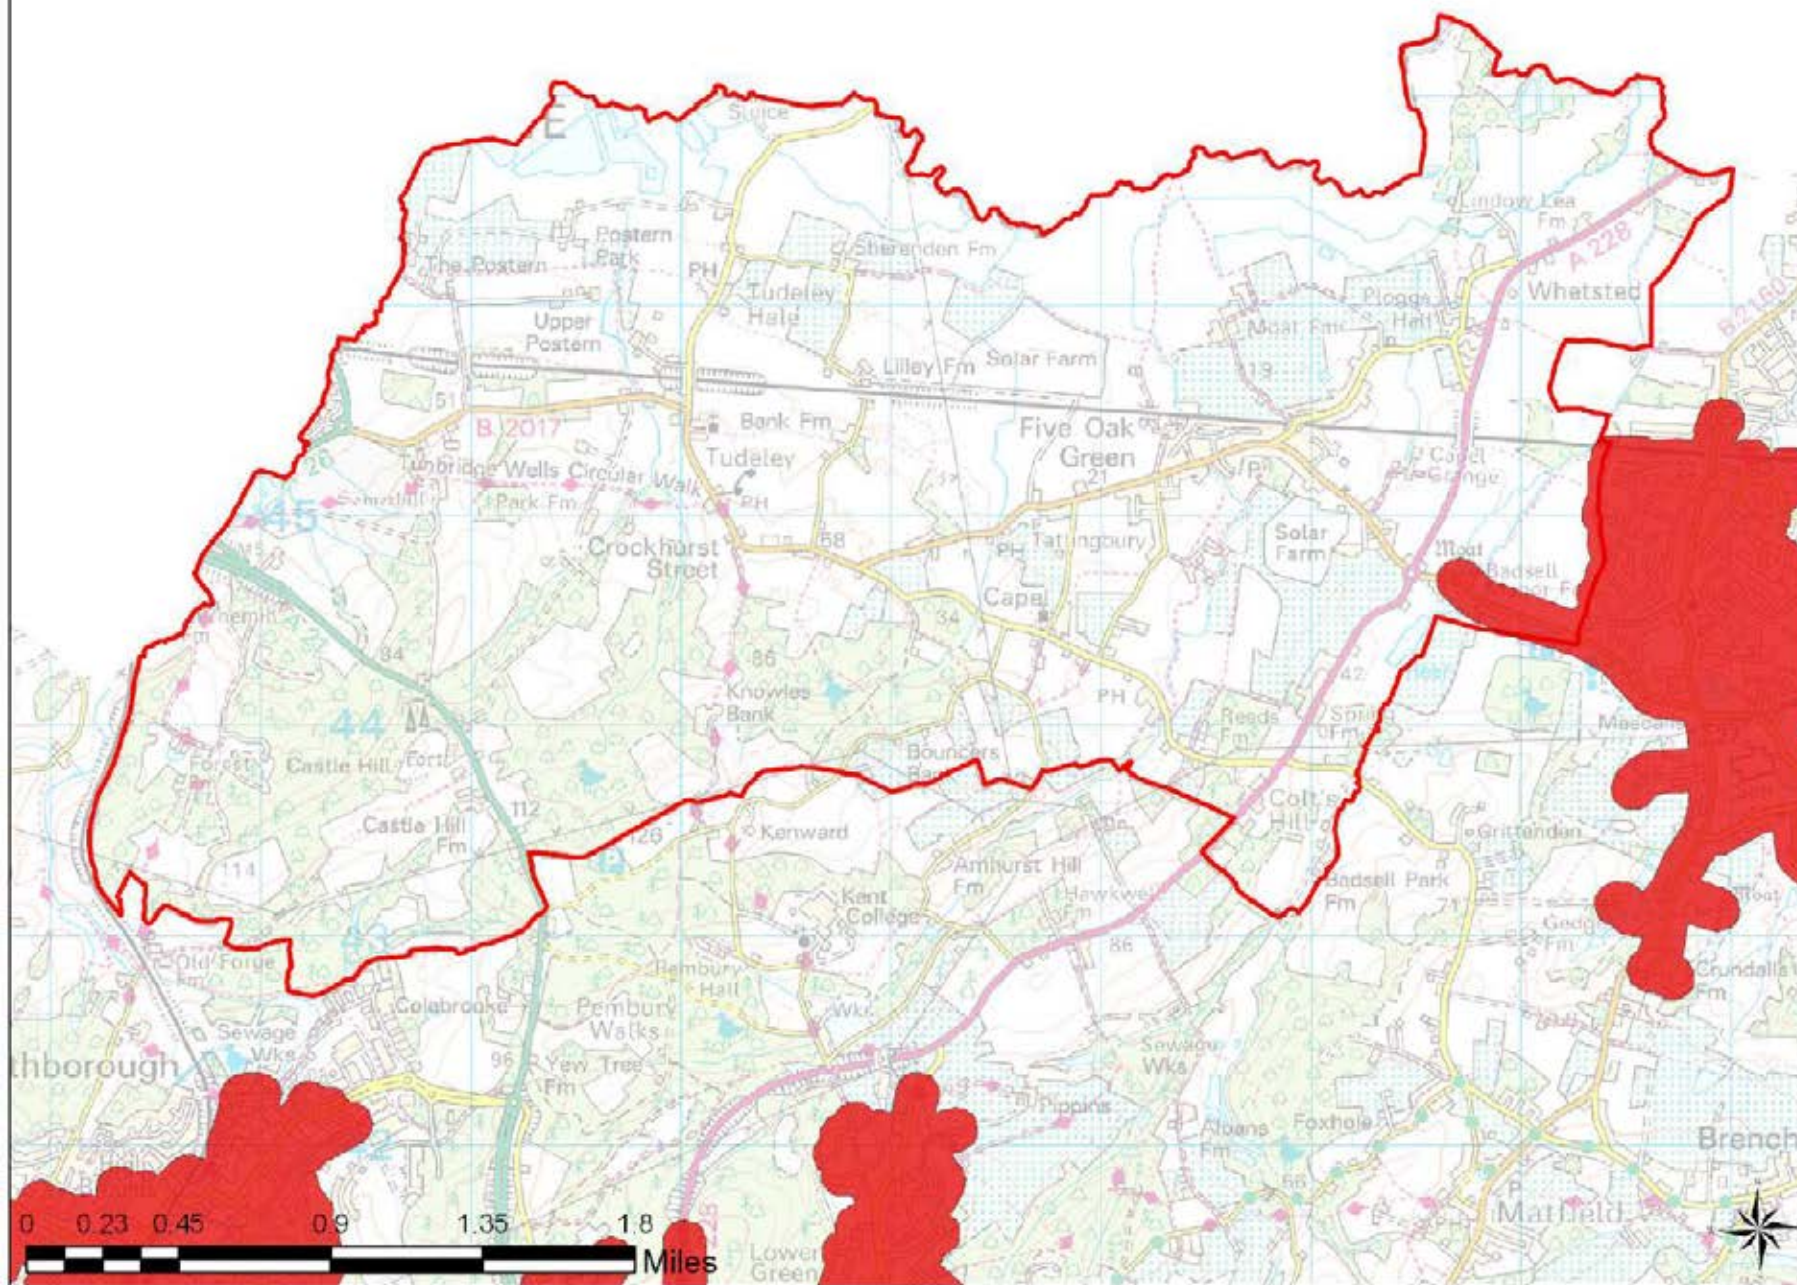

- Parish Boundary
- Youth Buffer 15 Minutes

**Tunbridge Wells
Open Space Study**

Scale: 1:31,000

Map Produced on: 11-May-18

Capel Access Buffers

Legend

-  Parish Boundary
-  Youth Buffer 15 Minutes

Tunbridge Wells
Open Space Study

Scale: 1:36,000

Map Produced on: 11-May-18

Cranbrook & Sissinghurst Access Buffers

- Legend**
- Parish Boundary
 - Youth Buffer 15 Minutes

Tunbridge Wells Open Space Study

Scale: 1:47,000

Map Produced on: 11-May-18