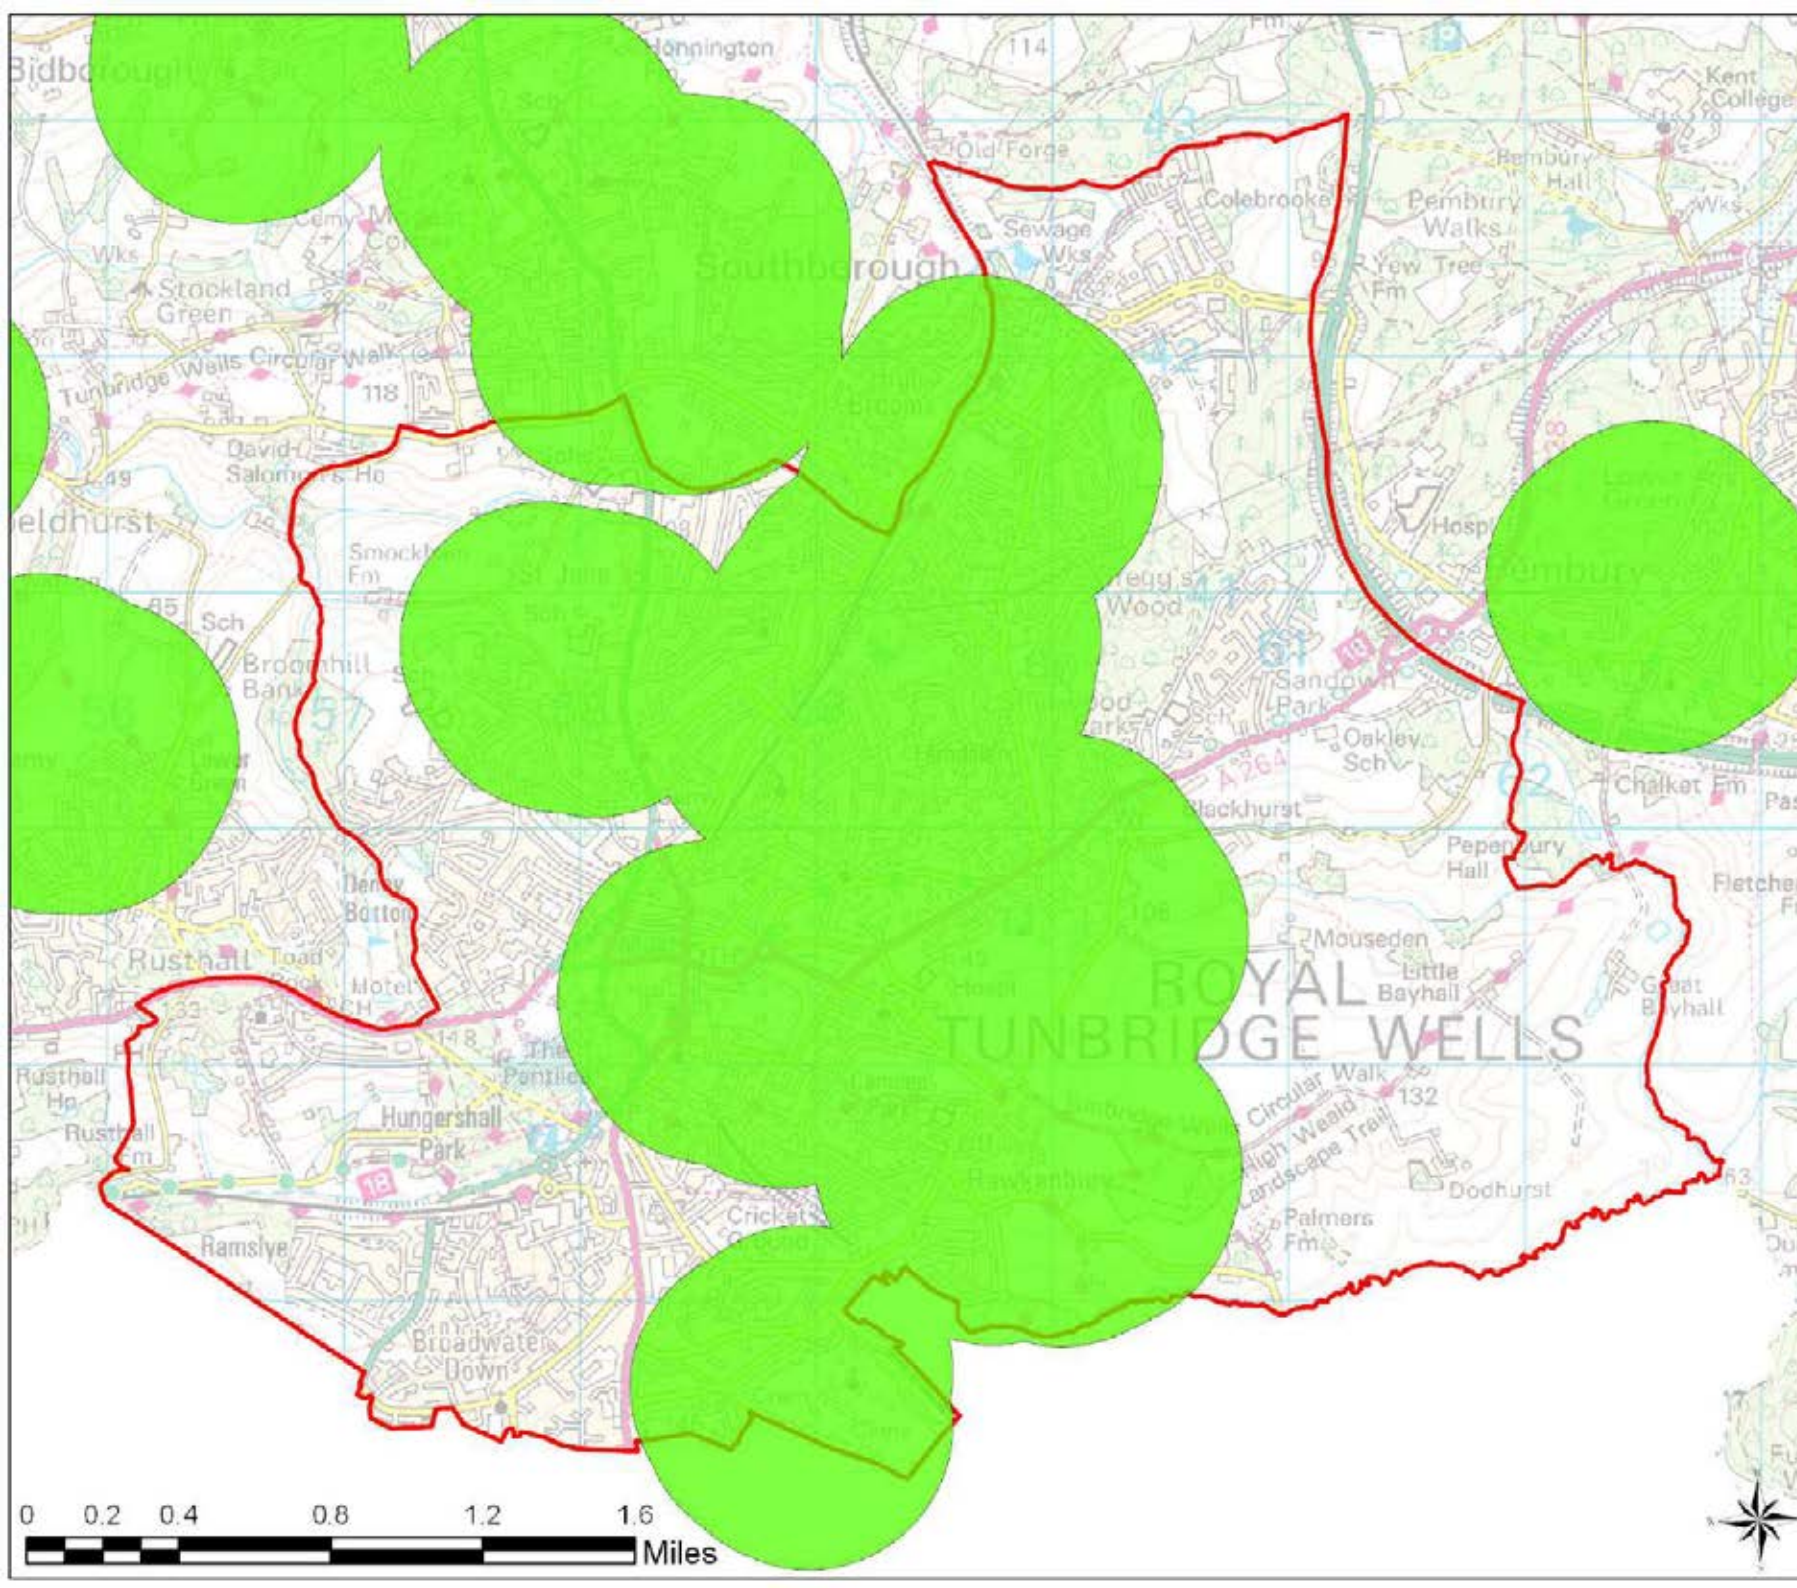

Tunbridge Wells Open Space Study

Scale: 1:32,000

Map Produced on: 11-May-18