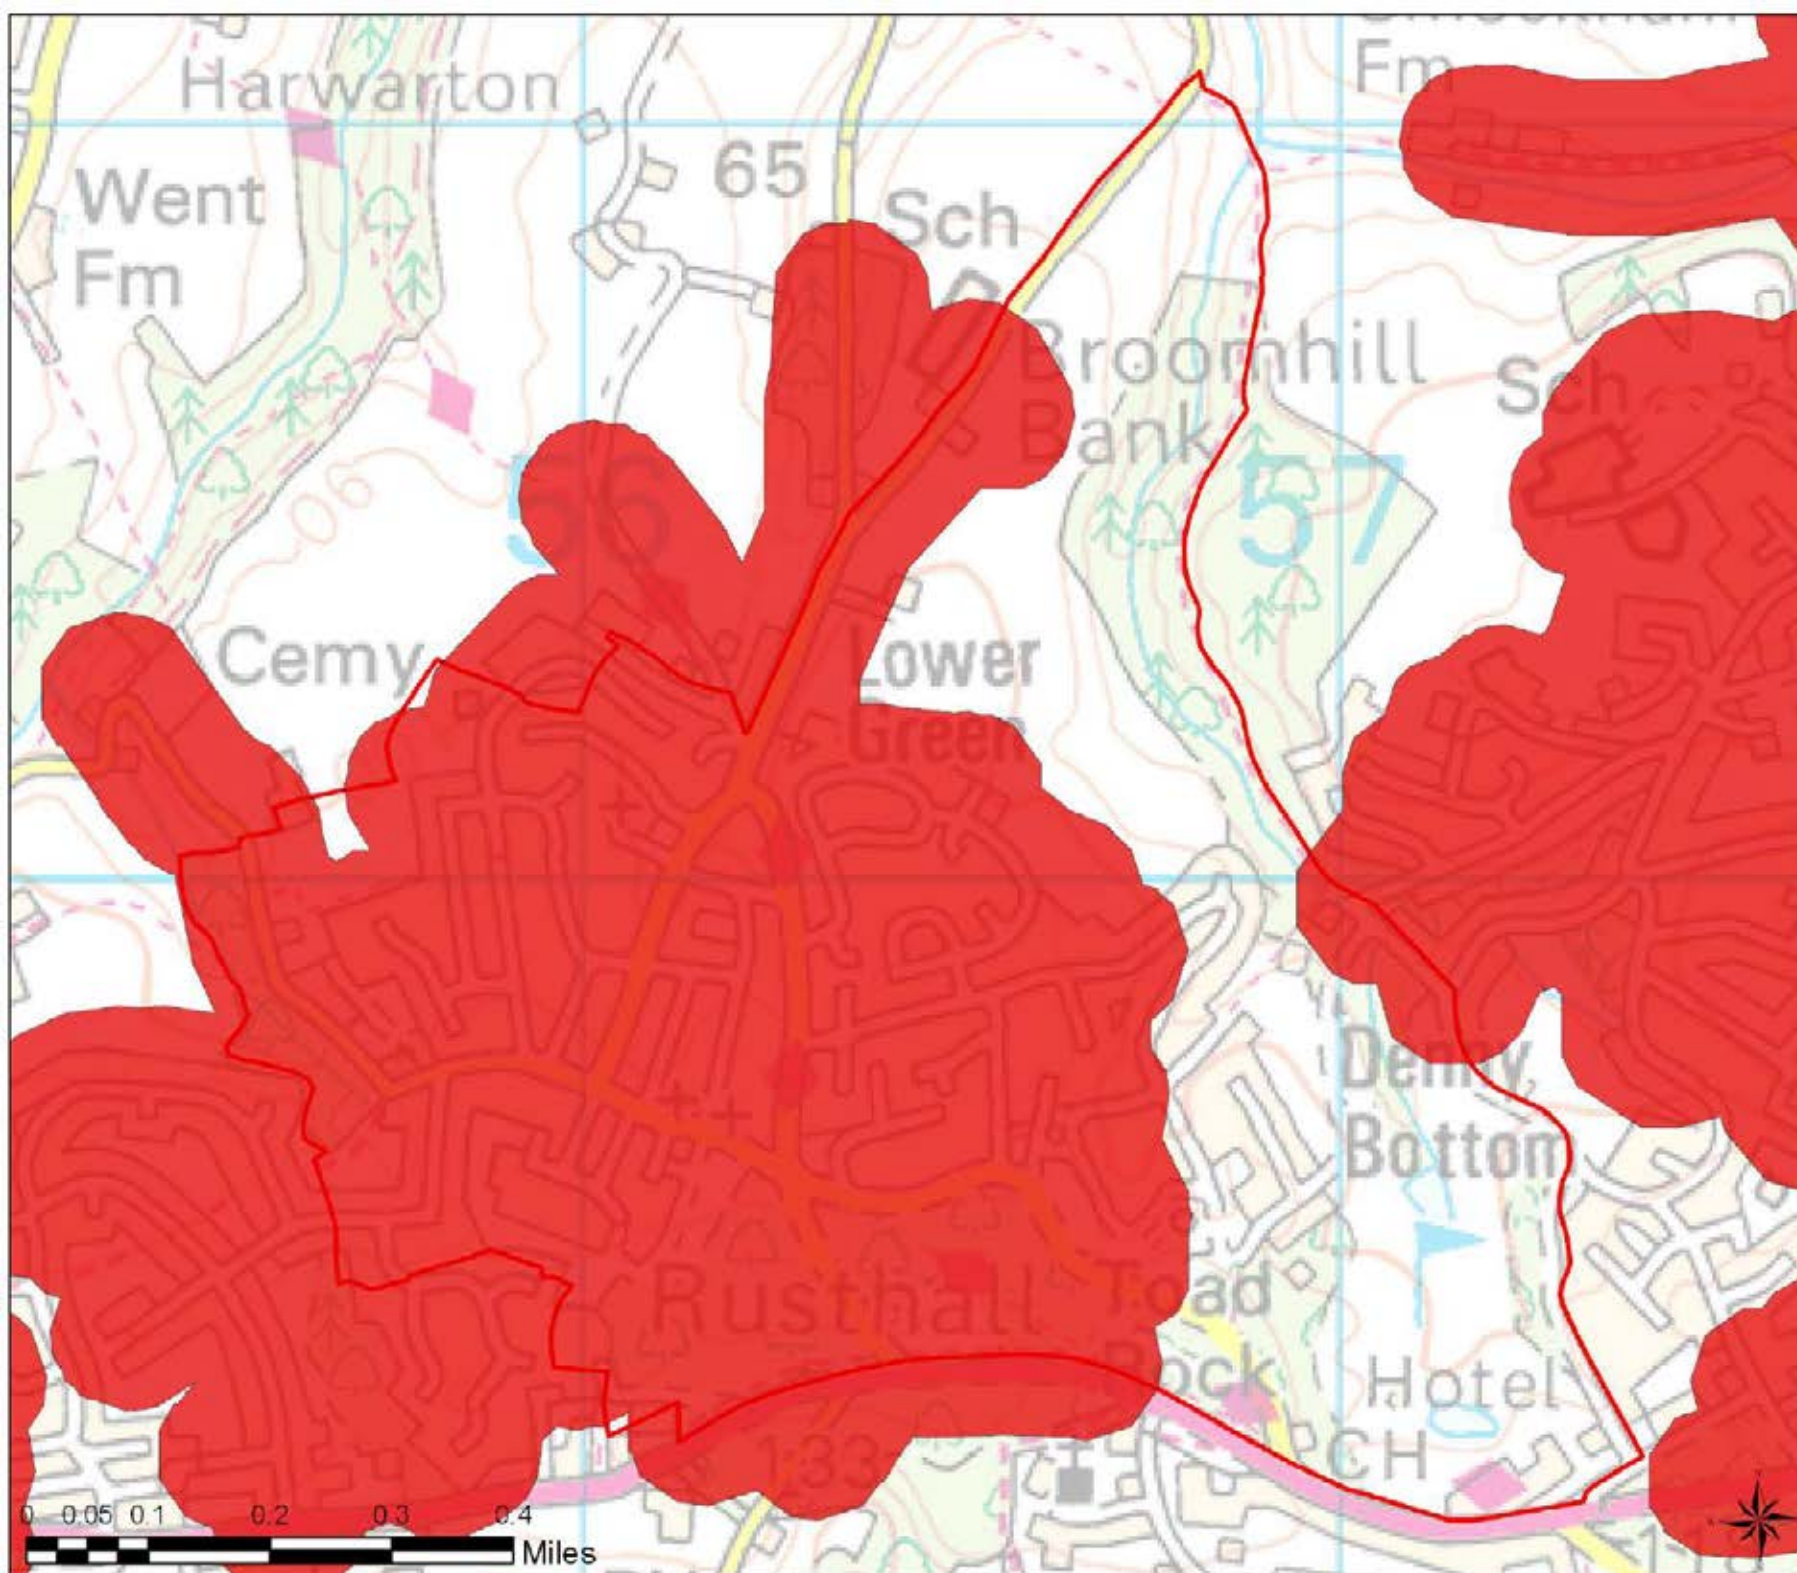

**Pembury
Access Buffers**

Legend

- Parish Boundary
- Youth Buffer 15 Minutes

**Tunbridge Wells
Open Space Study**

Scale: 1:29,000

Map Produced on: 11-May-18

Royal Tunbridge Wells Access Buffers

Legend

-  Parish Boundary
-  Youth Buffer 15 Minutes

Tunbridge Wells Open Space Study

Scale: 1:32,000

Map Produced on: 11-May-18

Rusthall Access Buffers

Legend

-  Parish Boundary
-  Youth Buffer 15 Minutes

Tunbridge Wells Open Space Study