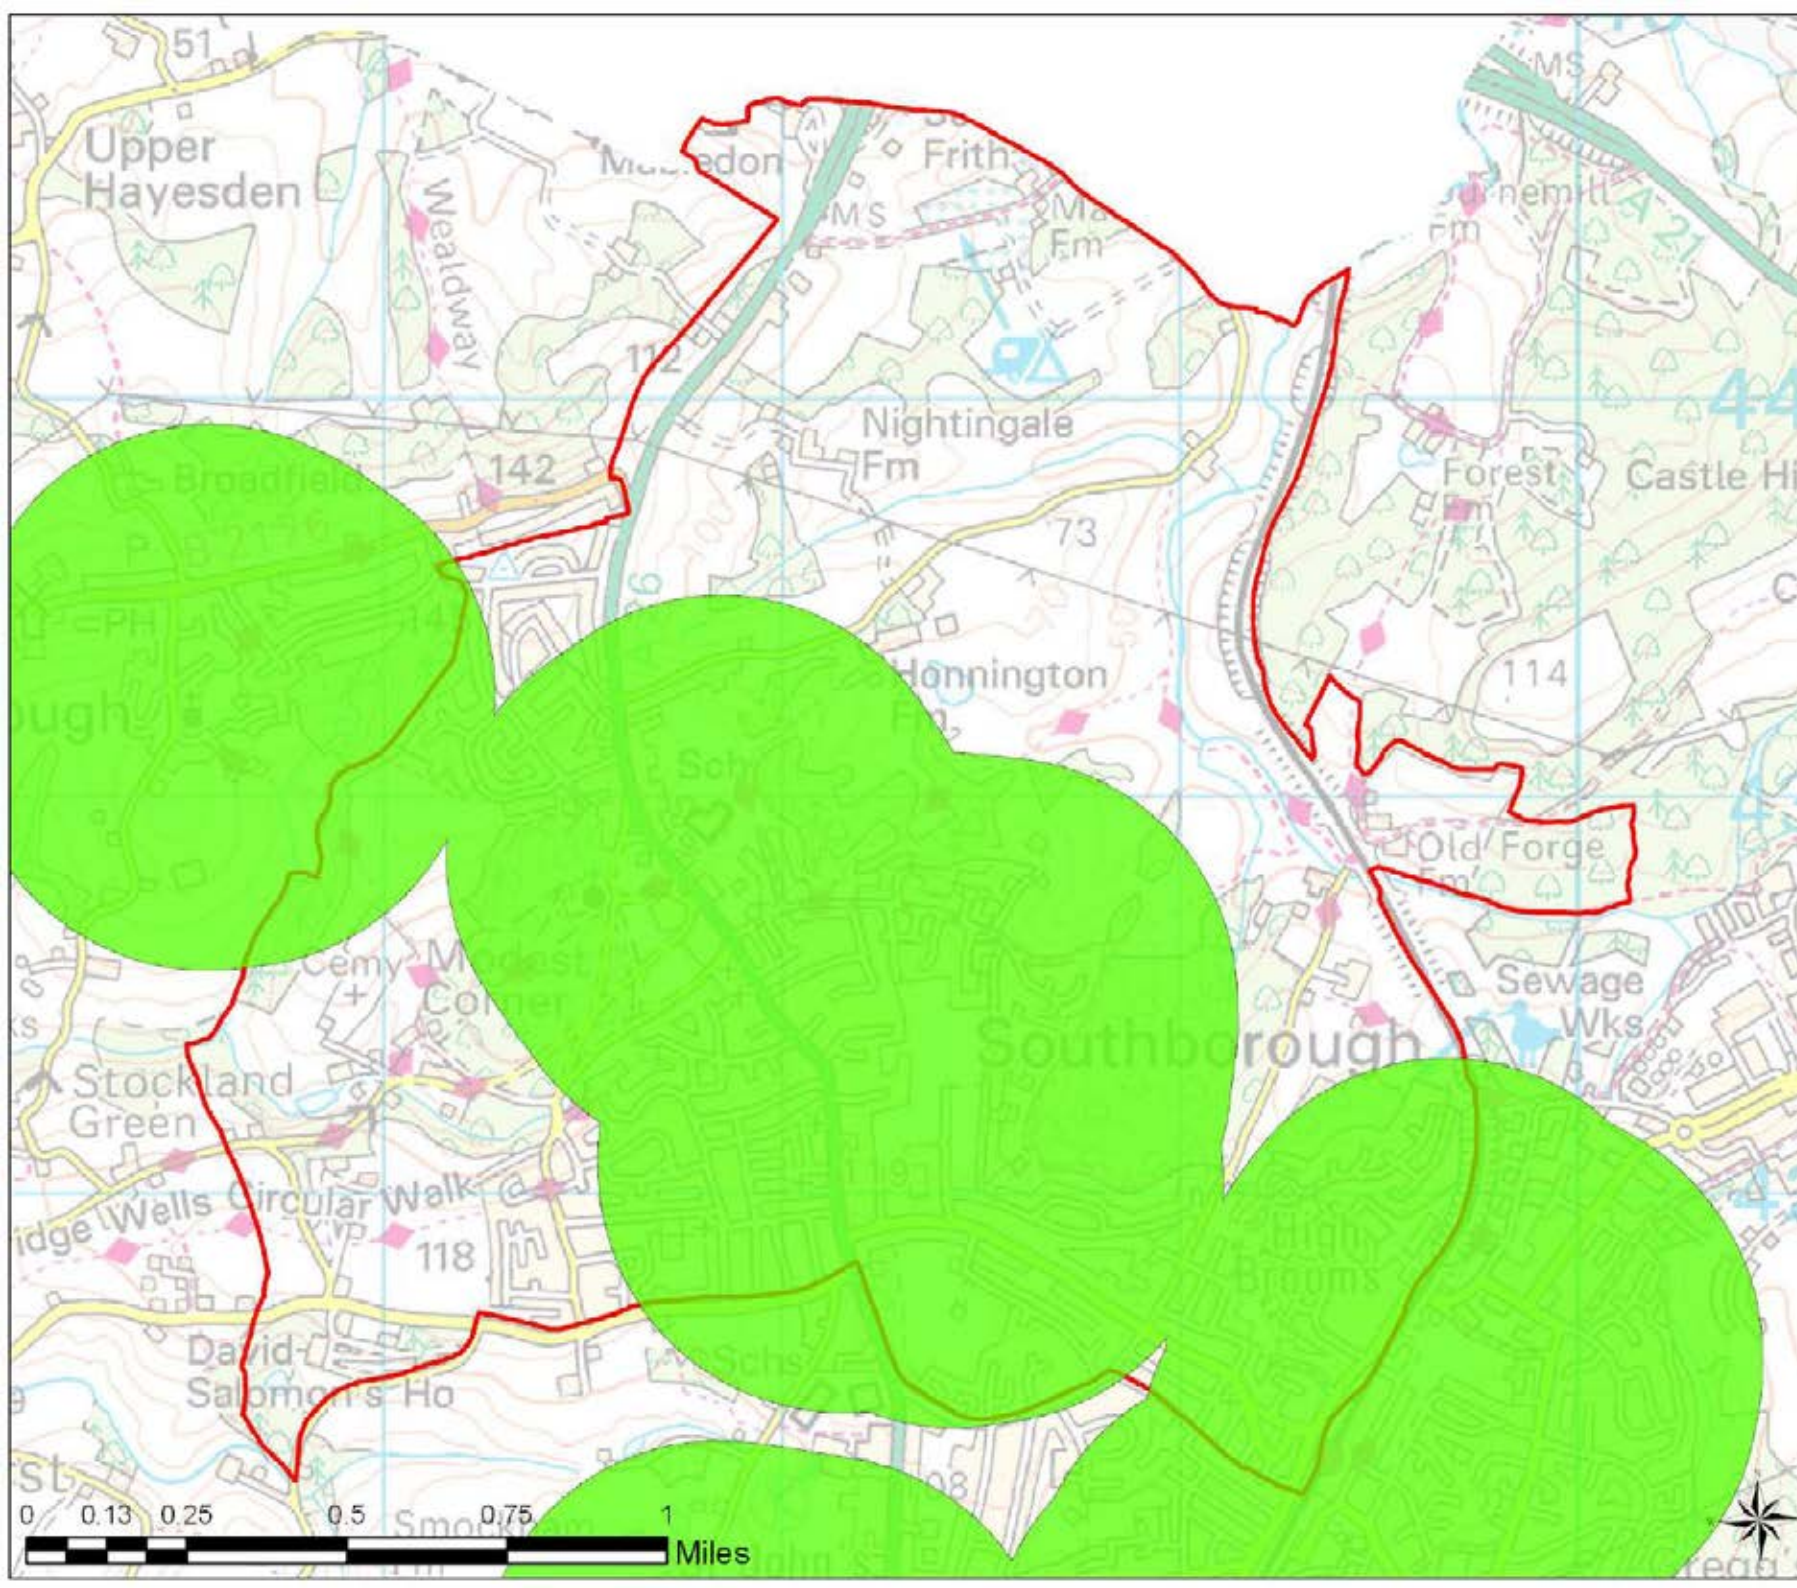

Tunbridge Wells
Open Space Study

Scale: 1:10,000

Map Produced on: 11-May-18

**Sandhurst
Access Buffers**

Legend

- ▭ Parish Boundary
- ▭ Park and Recreation Ground (600m)

**Tunbridge Wells
Open Space Study**

Scale: 1:27,000

Map Produced on: 11-May-18

Southborough
Access Buffers

Legend

- ▭ Parish Boundary
- ▭ Park and Recreation Ground (600m)

Tunbridge Wells
Open Space Study

Scale: 1:19,000

Map Produced on: 11-May-18