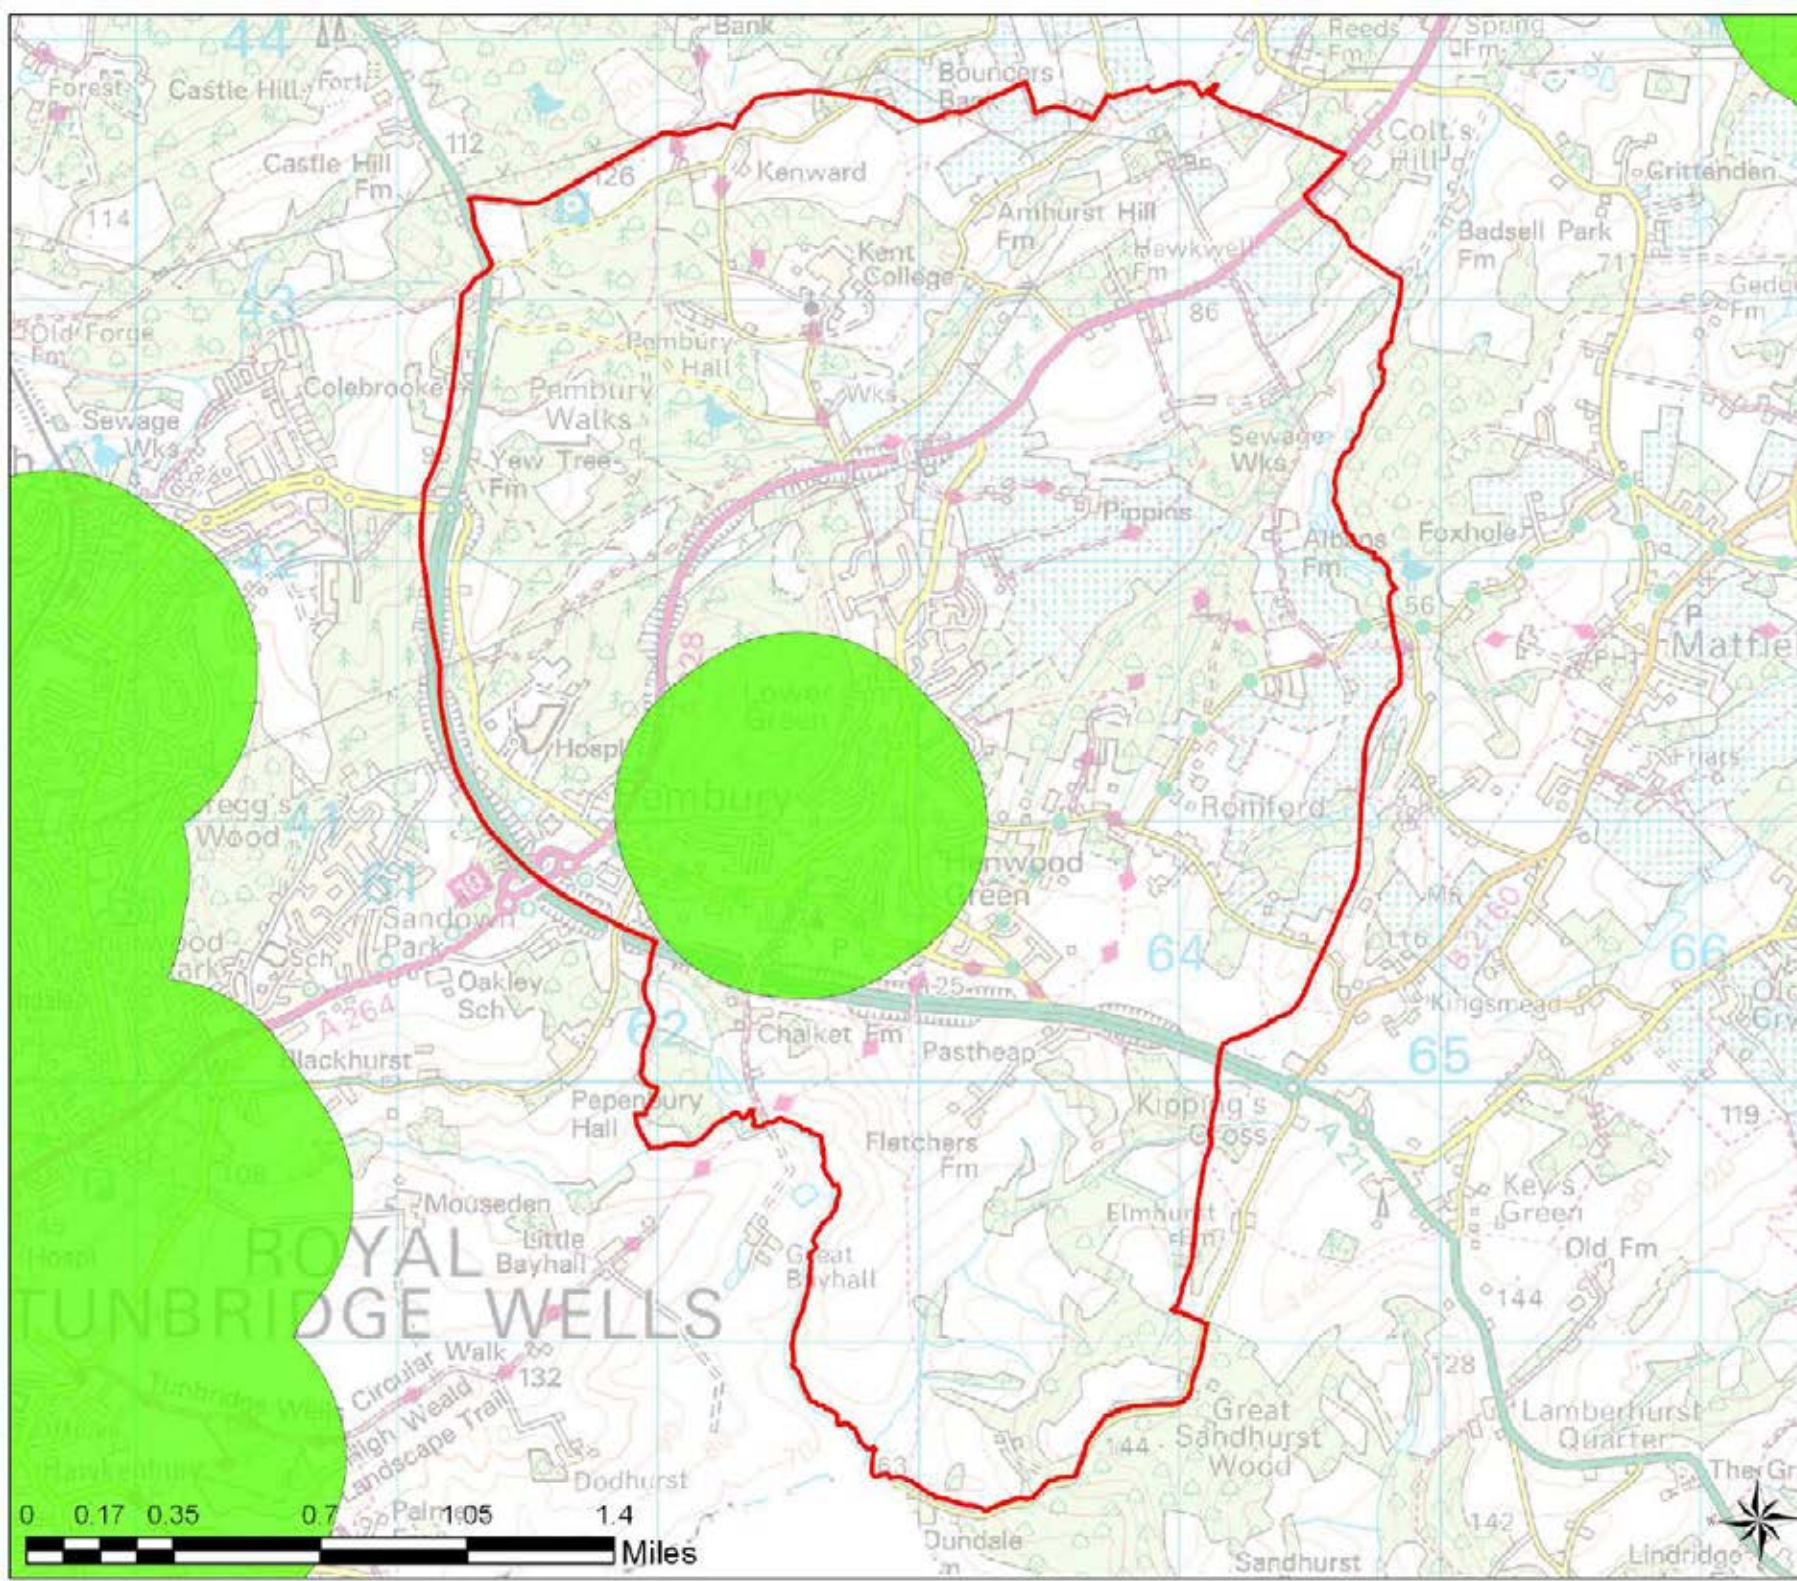

**Pembury
Access Buffers**

Legend

- ▭ Parish Boundary
- ▭ Park and Recreation Ground (600m)

**Tunbridge Wells
Open Space Study**

Scale: 1:29,000

Map Produced on: 11-May-18