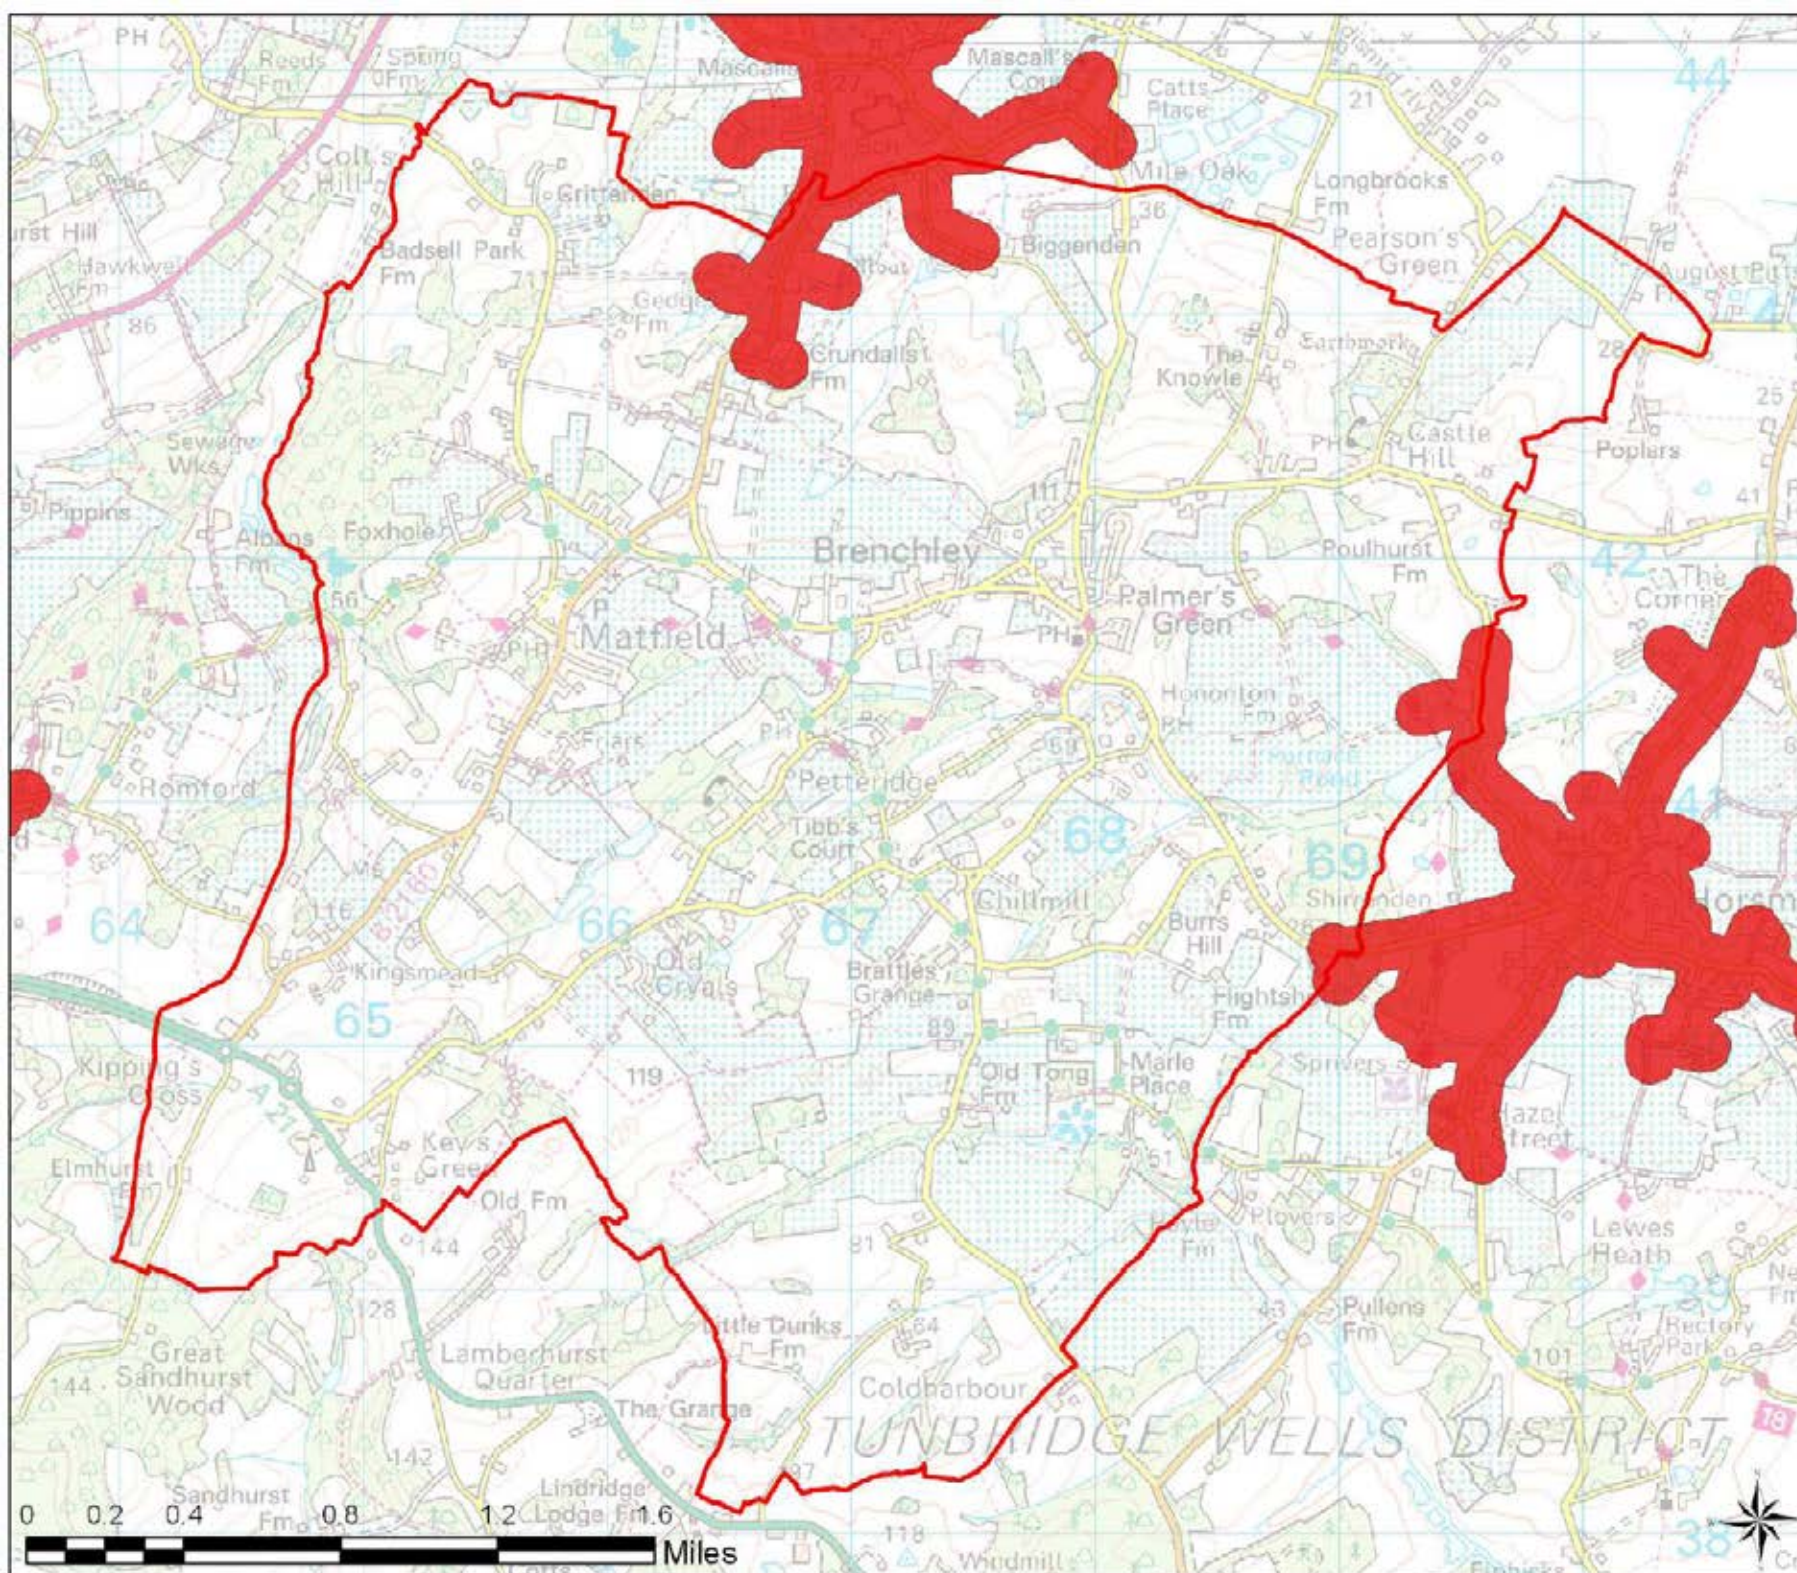

Bidborough Access Buffers

Legend

-  Parish Boundary
-  Youth Buffer 15 Minutes

Tunbridge Wells
Open Space Study

Scale: 1:22,000

Map Produced on: 11-May-18

**Brechley
Access Buffers**

Legend

- Parish Boundary
- Youth Buffer 15 Minutes

**Tunbridge Wells
Open Space Study**

Scale: 1:31,000

Map Produced on: 11-May-18

Capel Access Buffers

Legend

-  Parish Boundary
-  Youth Buffer 15 Minutes

Tunbridge Wells
Open Space Study