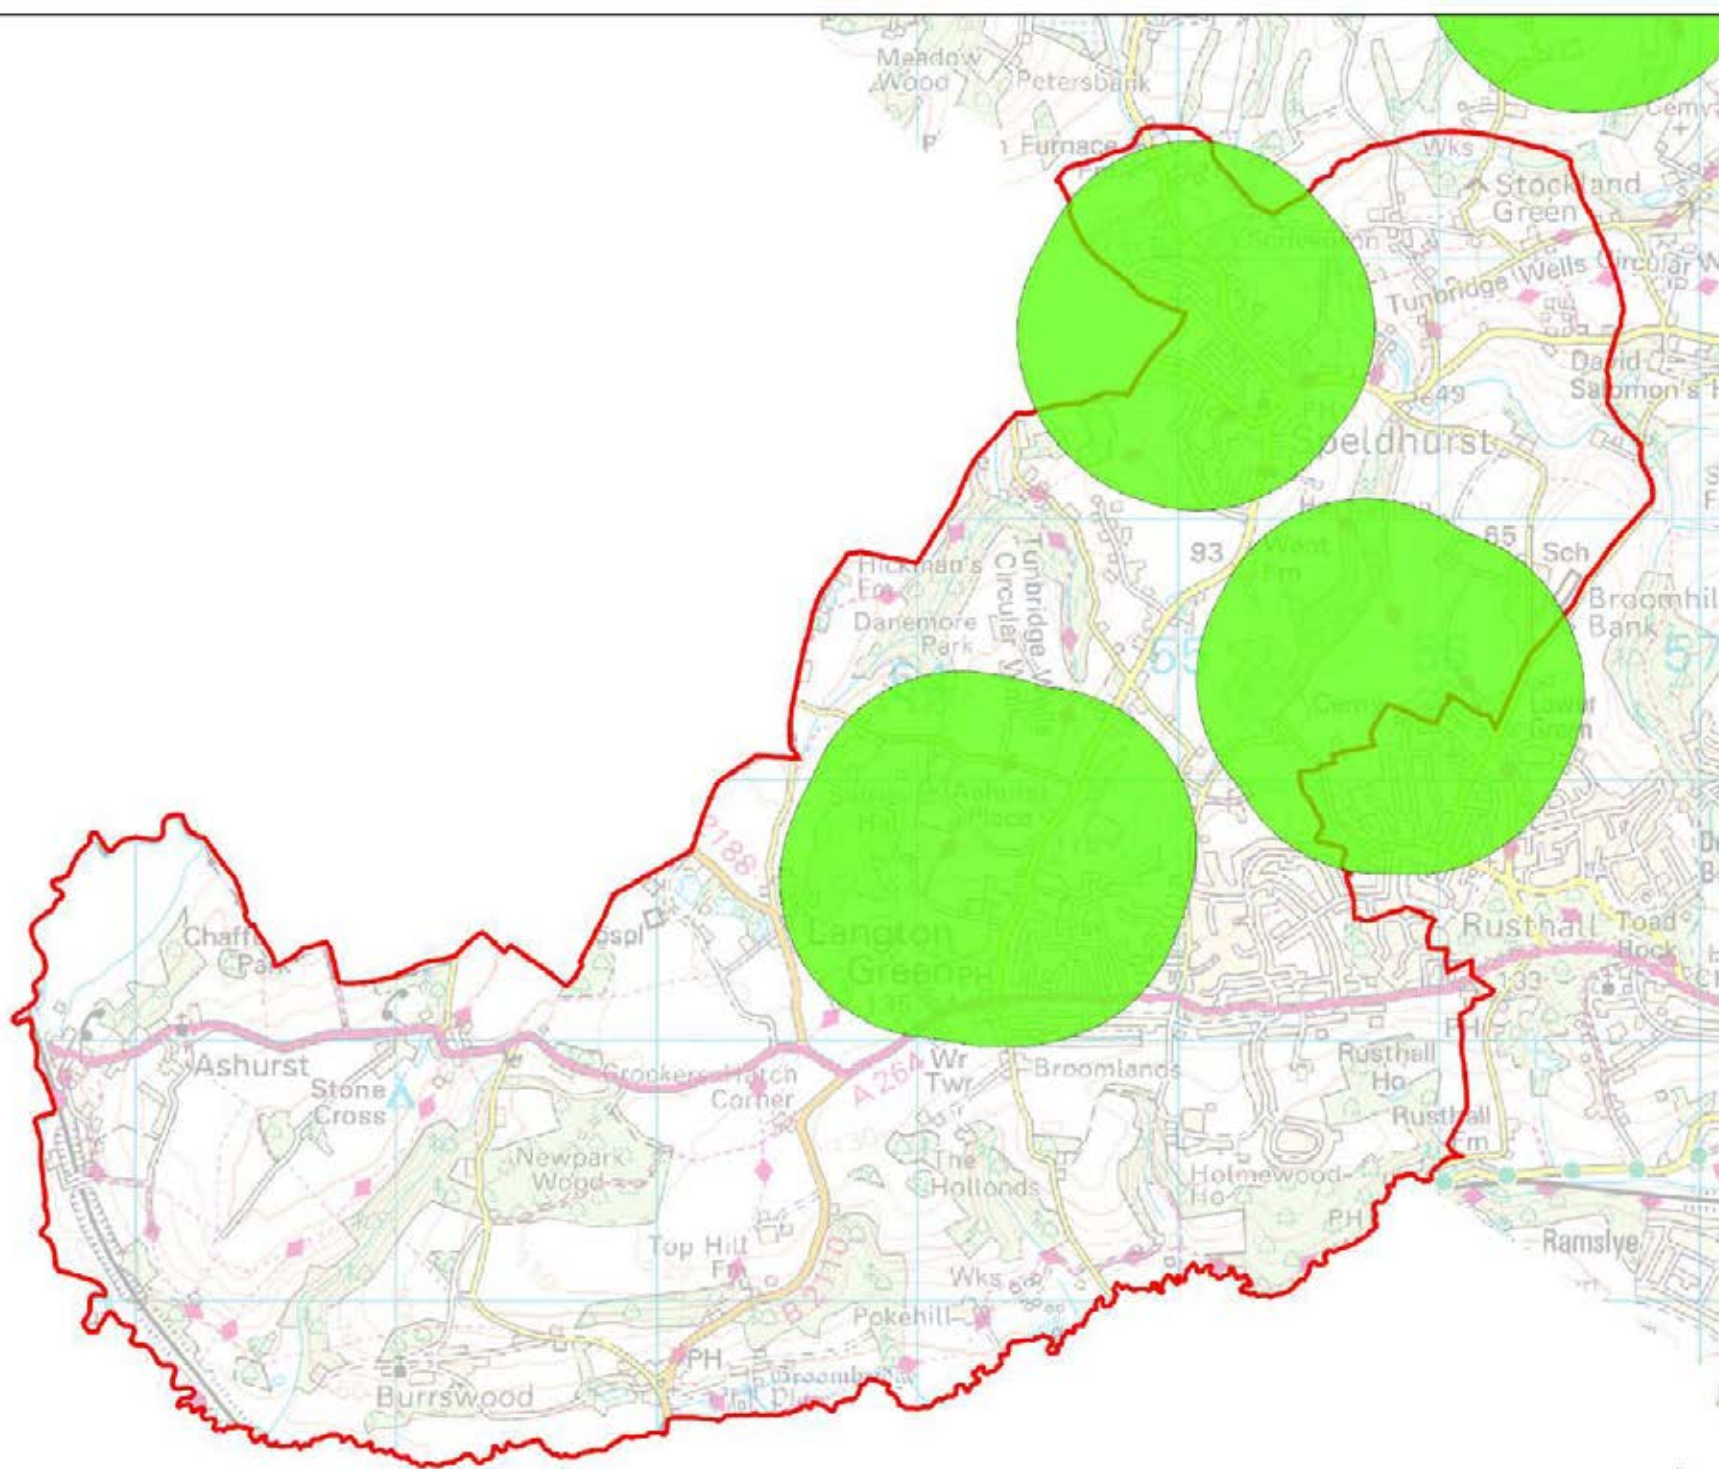

Tunbridge Wells
Open Space Study

Scale: 1:10,000

Map Produced on: 11-May-18

**Sandhurst
Access Buffers**

Legend

- ▭ Parish Boundary
- ▭ Park and Recreation Ground (600m)

**Tunbridge Wells
Open Space Study**

Scale: 1:27,000

Map Produced on: 11-May-18

Southborough
Access Buffers

Legend

- ▭ Parish Boundary
- ▭ Park and Recreation Ground (600m)

Tunbridge Wells
Open Space Study

Scale: 1:19,000

Map Produced on: 11-May-18

**Speldhurst
Access Buffers**

Legend

- Parish Boundary
- Park and Recreation Ground (600m)

**Tunbridge Wells
Open Space Study**

Scale: 1:29,000

Map Produced on: 11-May-18

Play (Child)

(10 Minute Walk-Time Buffers)