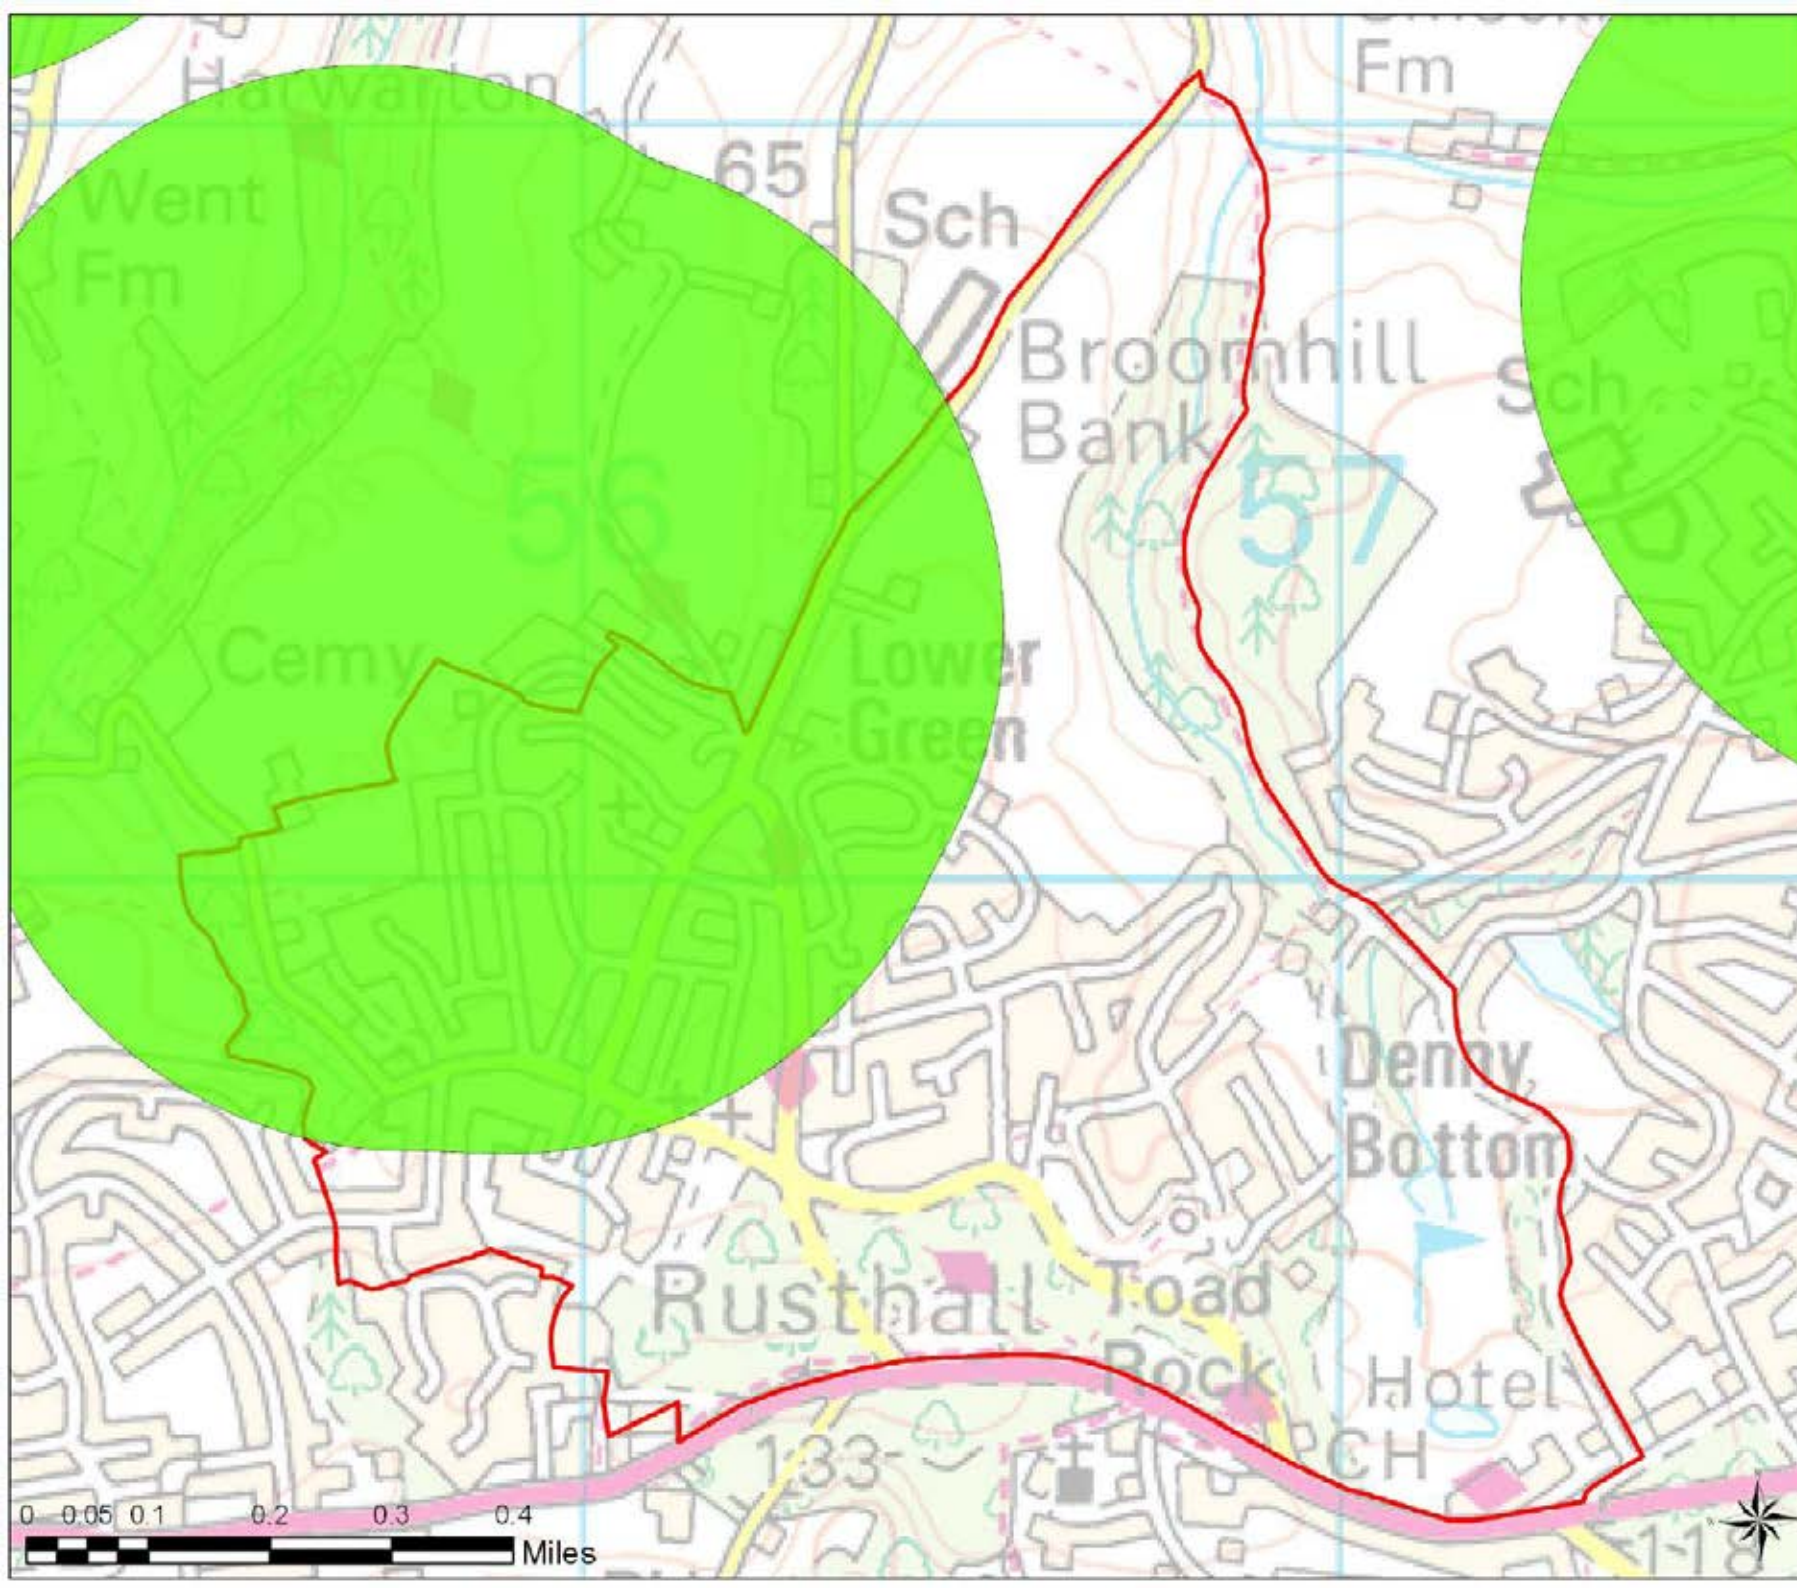

Legend

-  Parish Boundary
-  Park and Recreation Ground (600m)

Tunbridge Wells Open Space Study

Scale: 1:32,000

Map Produced on: 11-May-18

Rusthall
Access Buffers

Legend

-  Parish Boundary
-  Park and Recreation Ground (600m)

Tunbridge Wells
Open Space Study

Scale: 1:10,000

Map Produced on: 11-May-18

**Sandhurst
Access Buffers**

Legend

- ▭ Parish Boundary
- ▭ Park and Recreation Ground (600m)

**Tunbridge Wells
Open Space Study**