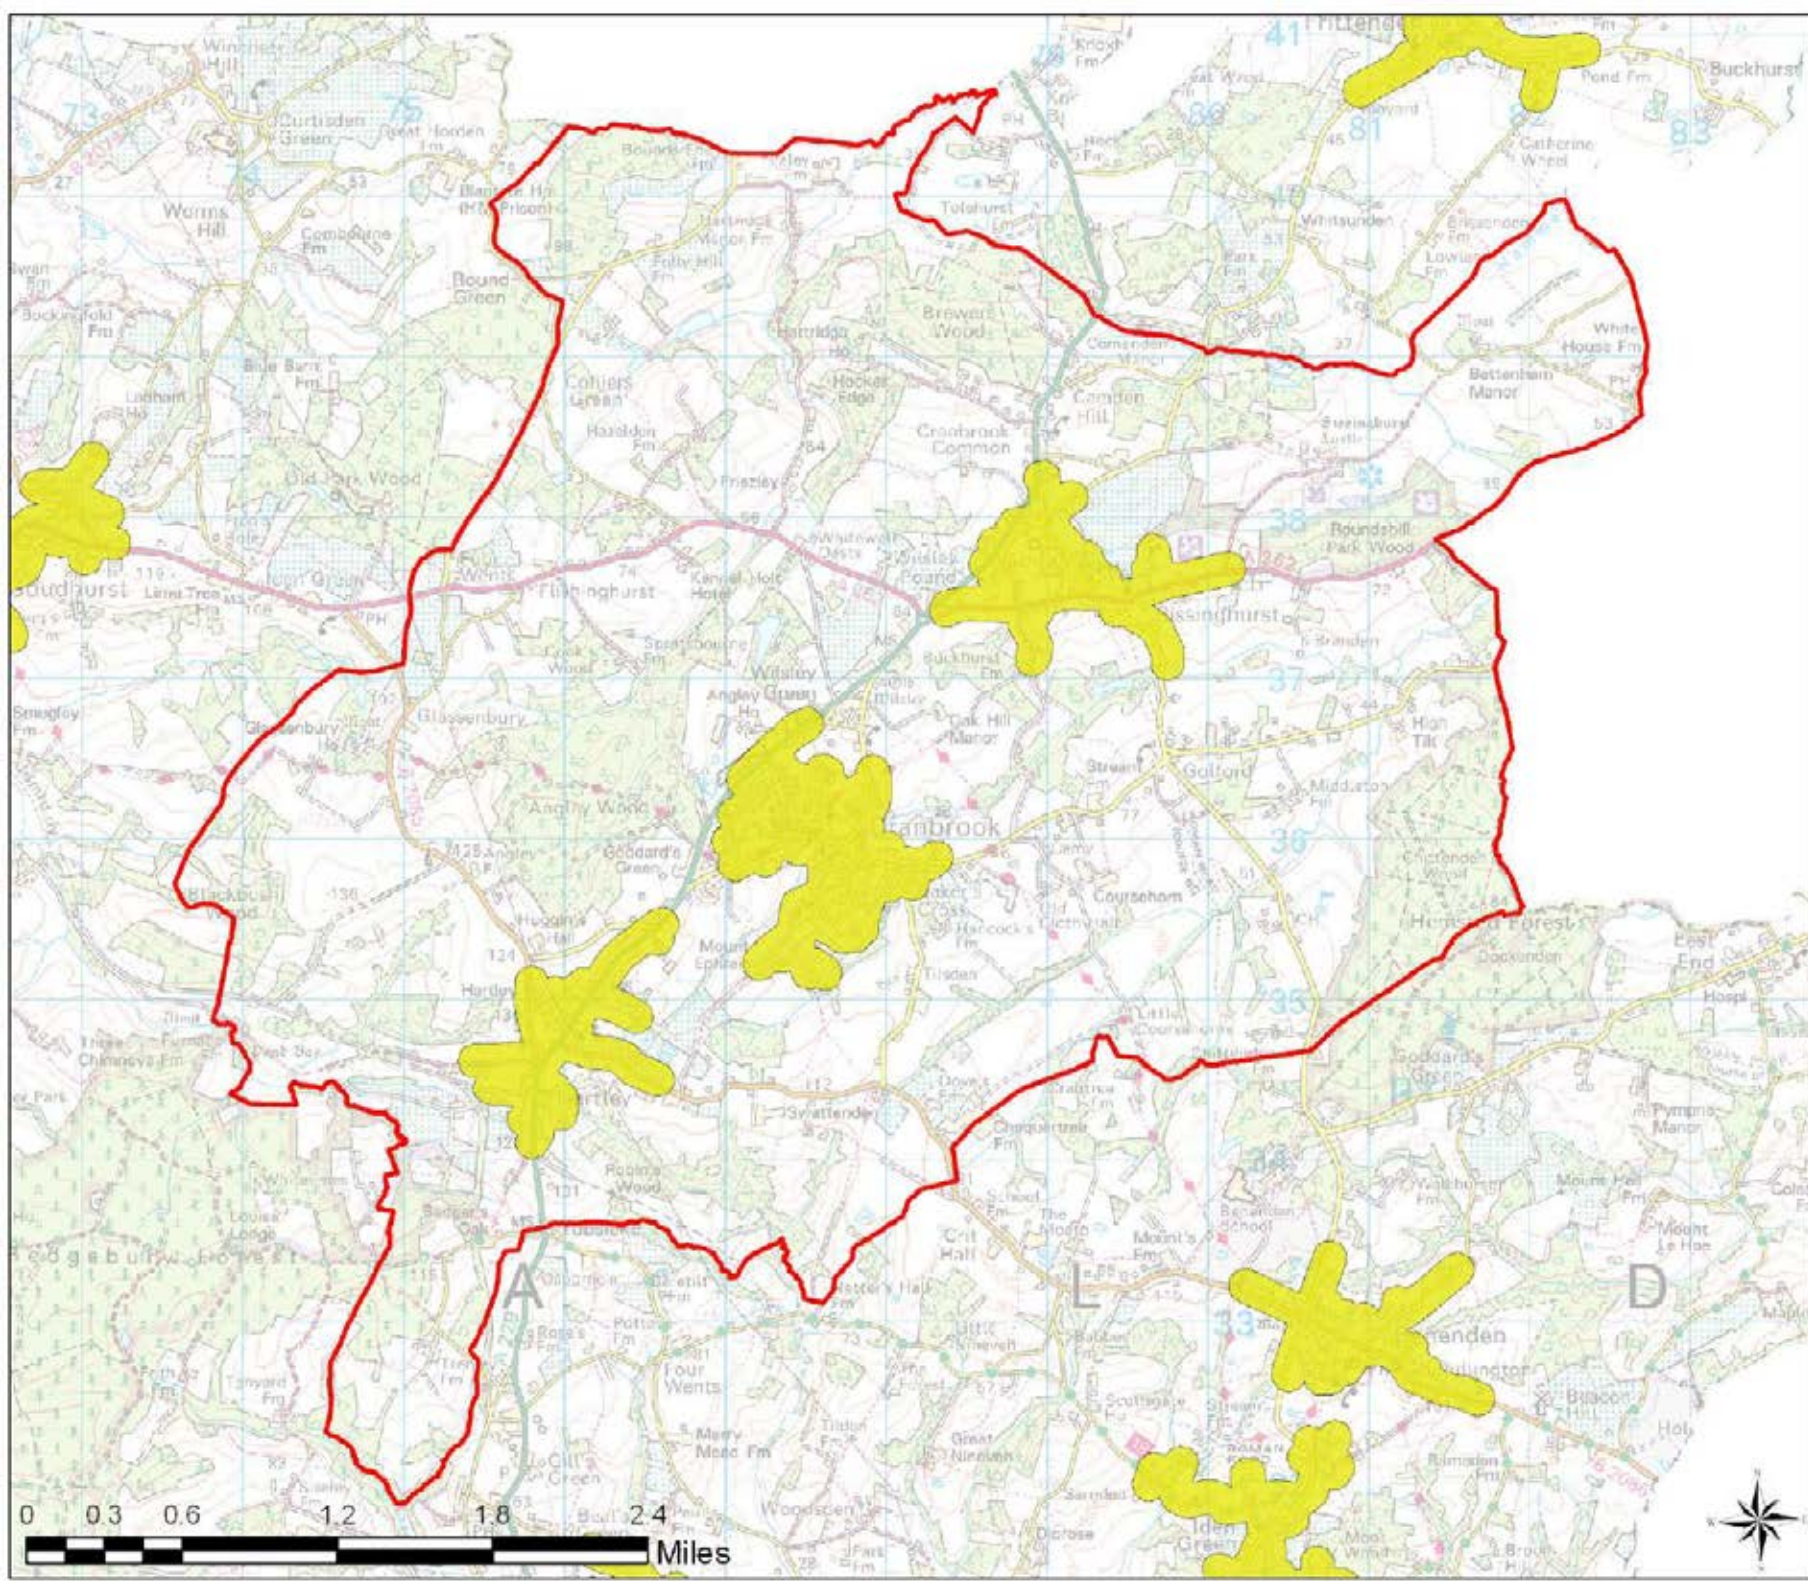

Cranbrook & Sissinghurst Access Buffers

- Legend**
-  Parish Boundary
 -  Child Buffer 10 Minutes

Tunbridge Wells Open Space Study

Scale: 1:47,000

Map Produced on: 15-May-18

Frittenden Access Buffers

Legend