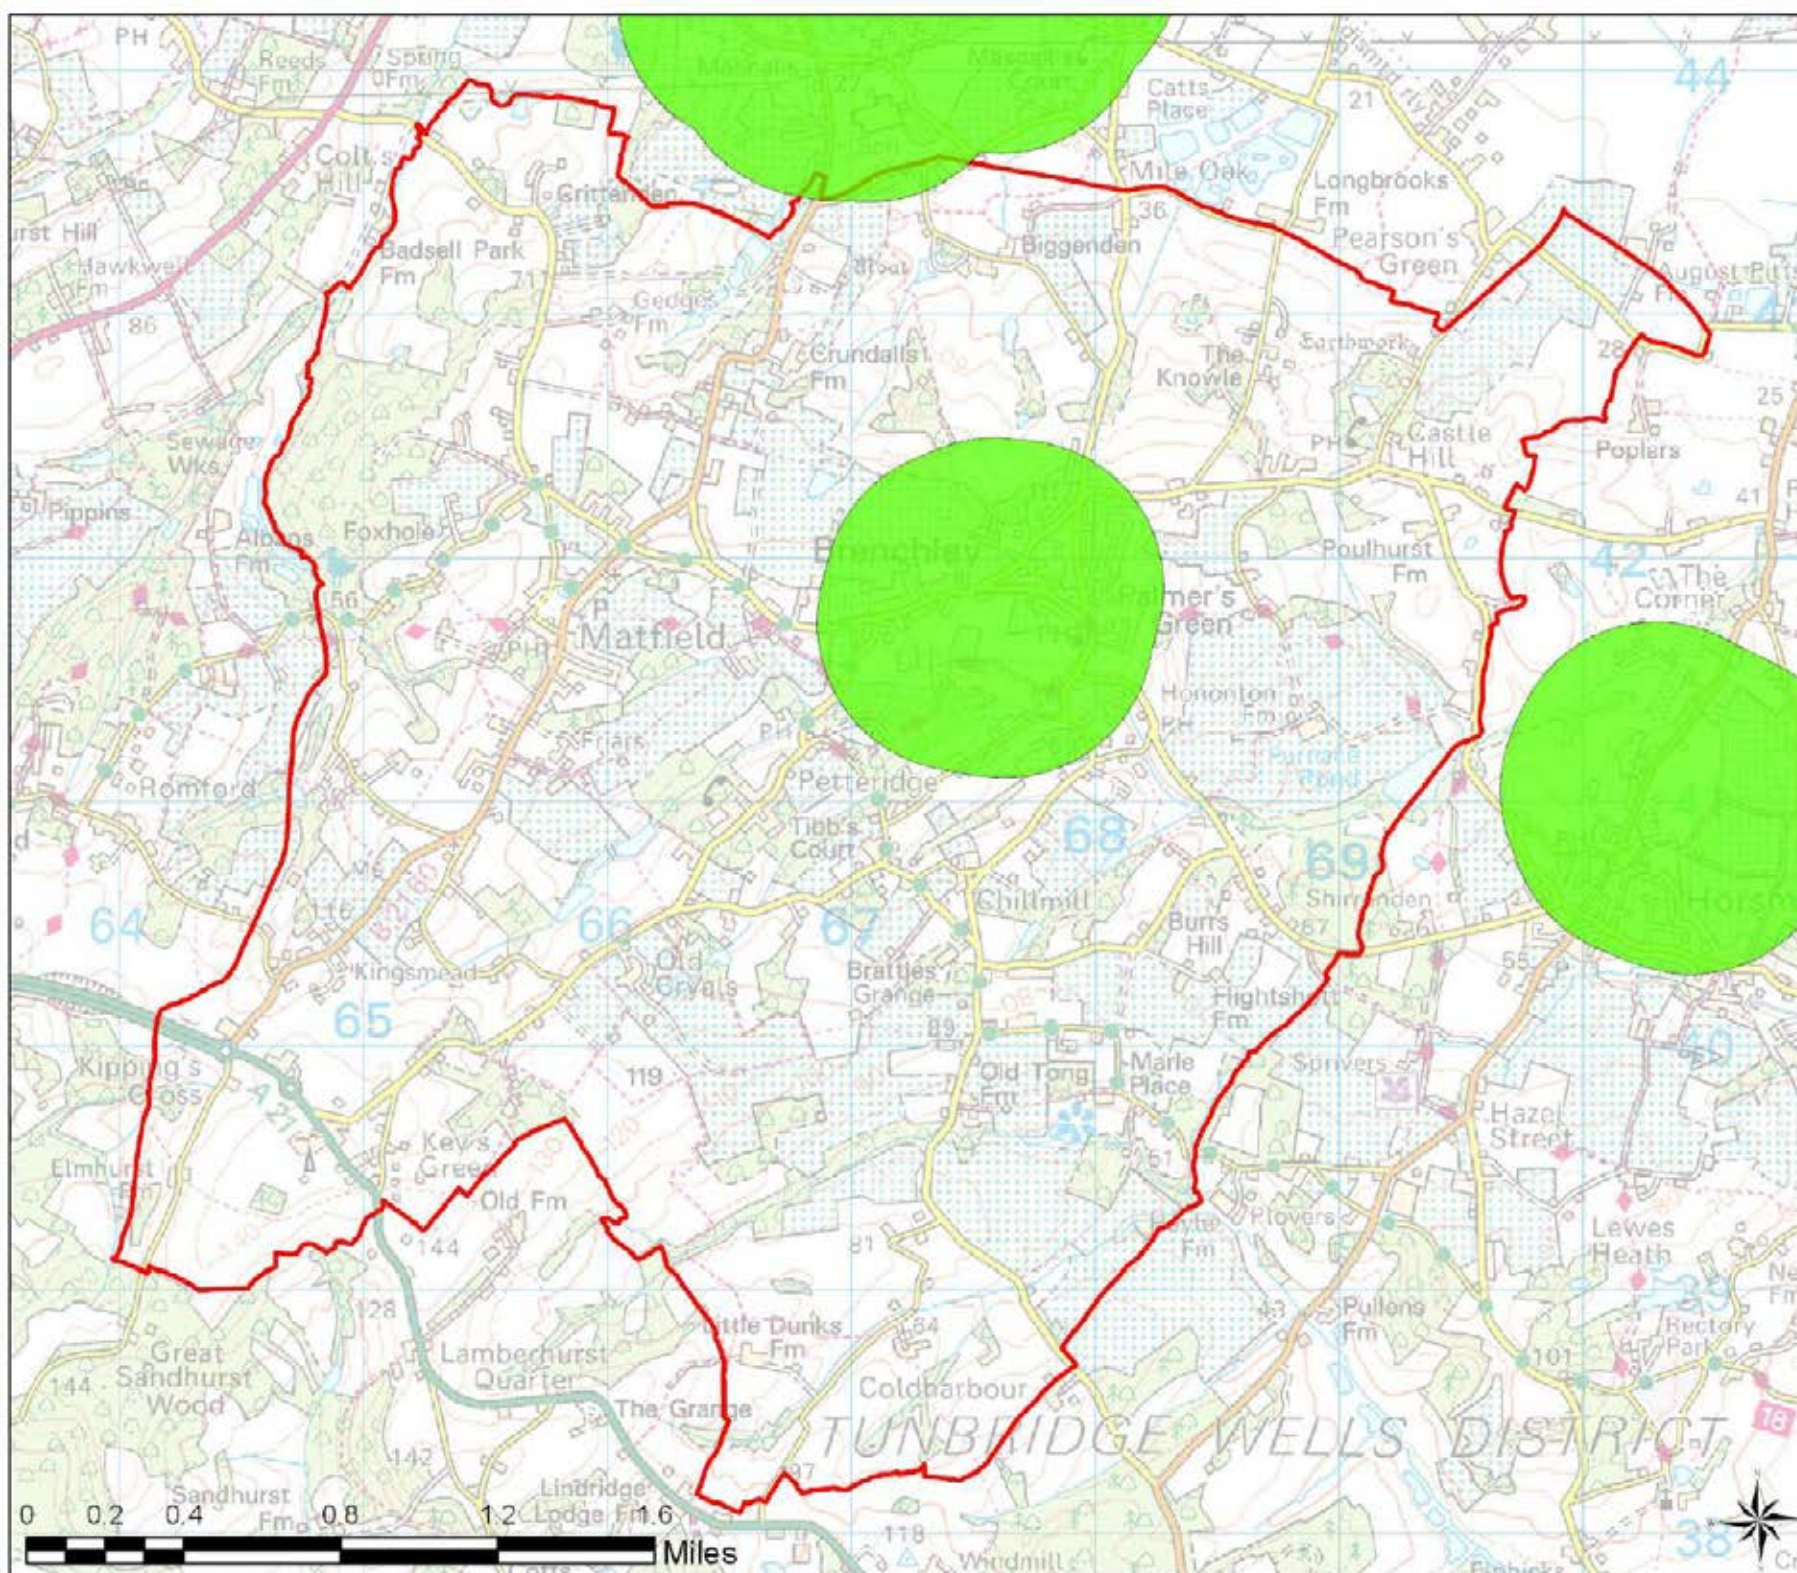

Parks and Recreation Grounds

(600m Linear Buffers)

**Benenden
Access Buffers**

Legend

- ▭ Parish Boundary
- ▭ Park and Recreation Ground (600m)

**Tunbridge Wells
Open Space Study**

Scale: 1:37,000

Map Produced on: 11-May-18

Bidborough Access Buffers

Legend

-  Parish Boundary
-  Park and Recreation Ground (600m)

Tunbridge Wells Open Space Study

Scale: 1:22,000

Map Produced on: 15-May-18

Brenchley Access Buffers

Legend