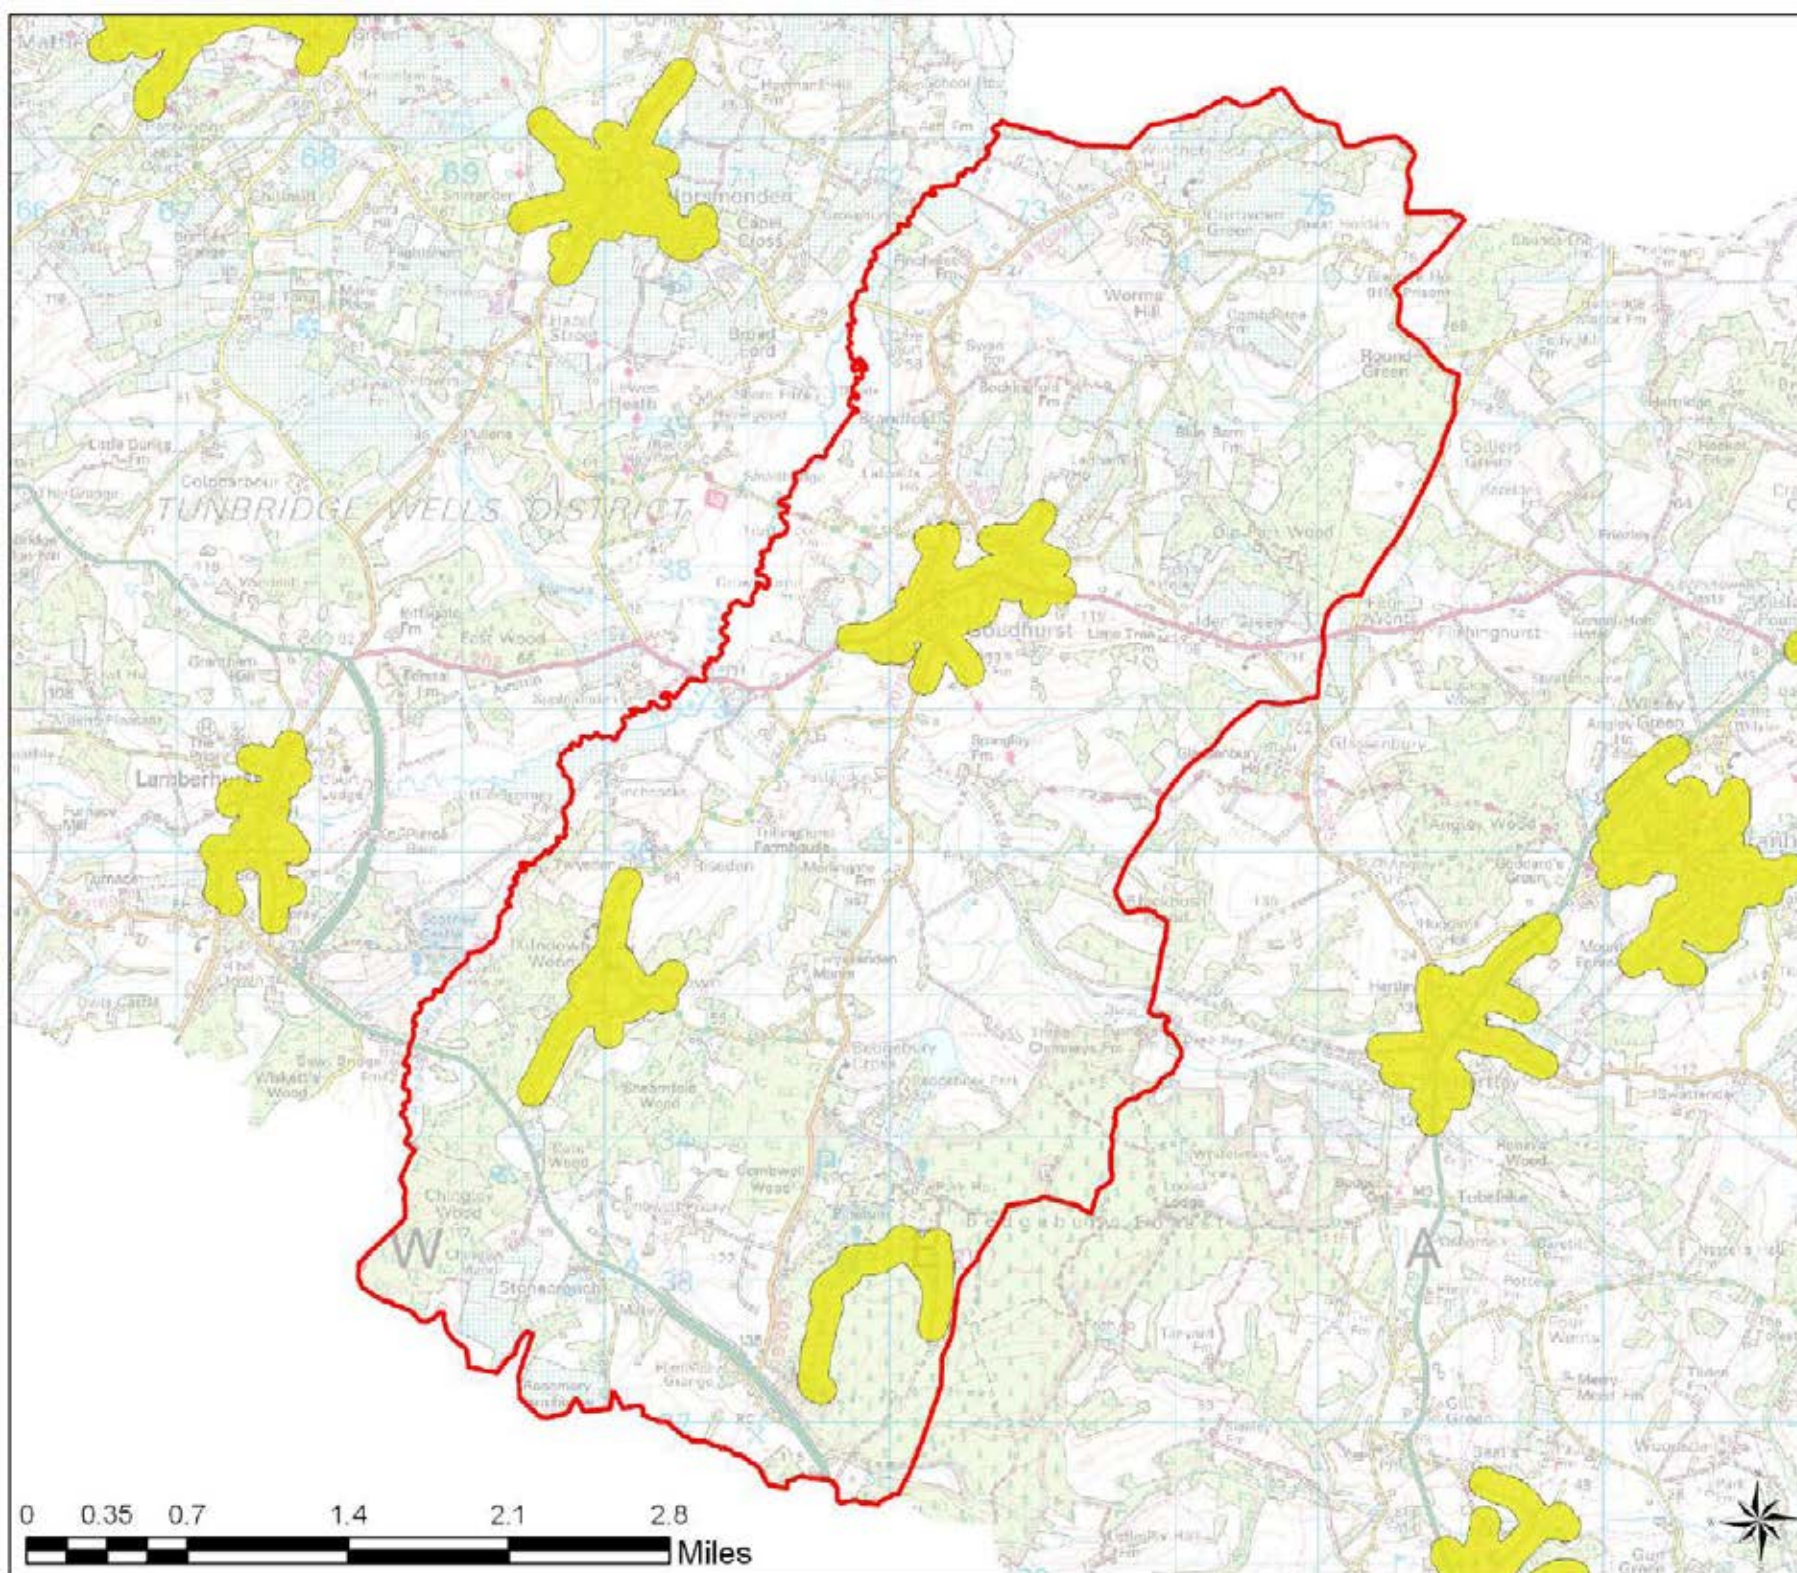

-  Parish Boundary
-  Child Buffer 10 Minutes

Tunbridge Wells
Open Space Study

Scale: 1:32,000

Map Produced on: 15-May-18

Goudhurst Access Buffers

Legend

- Parish Boundary
- Child Buffer 10 Minutes

Tunbridge Wells Open Space Study