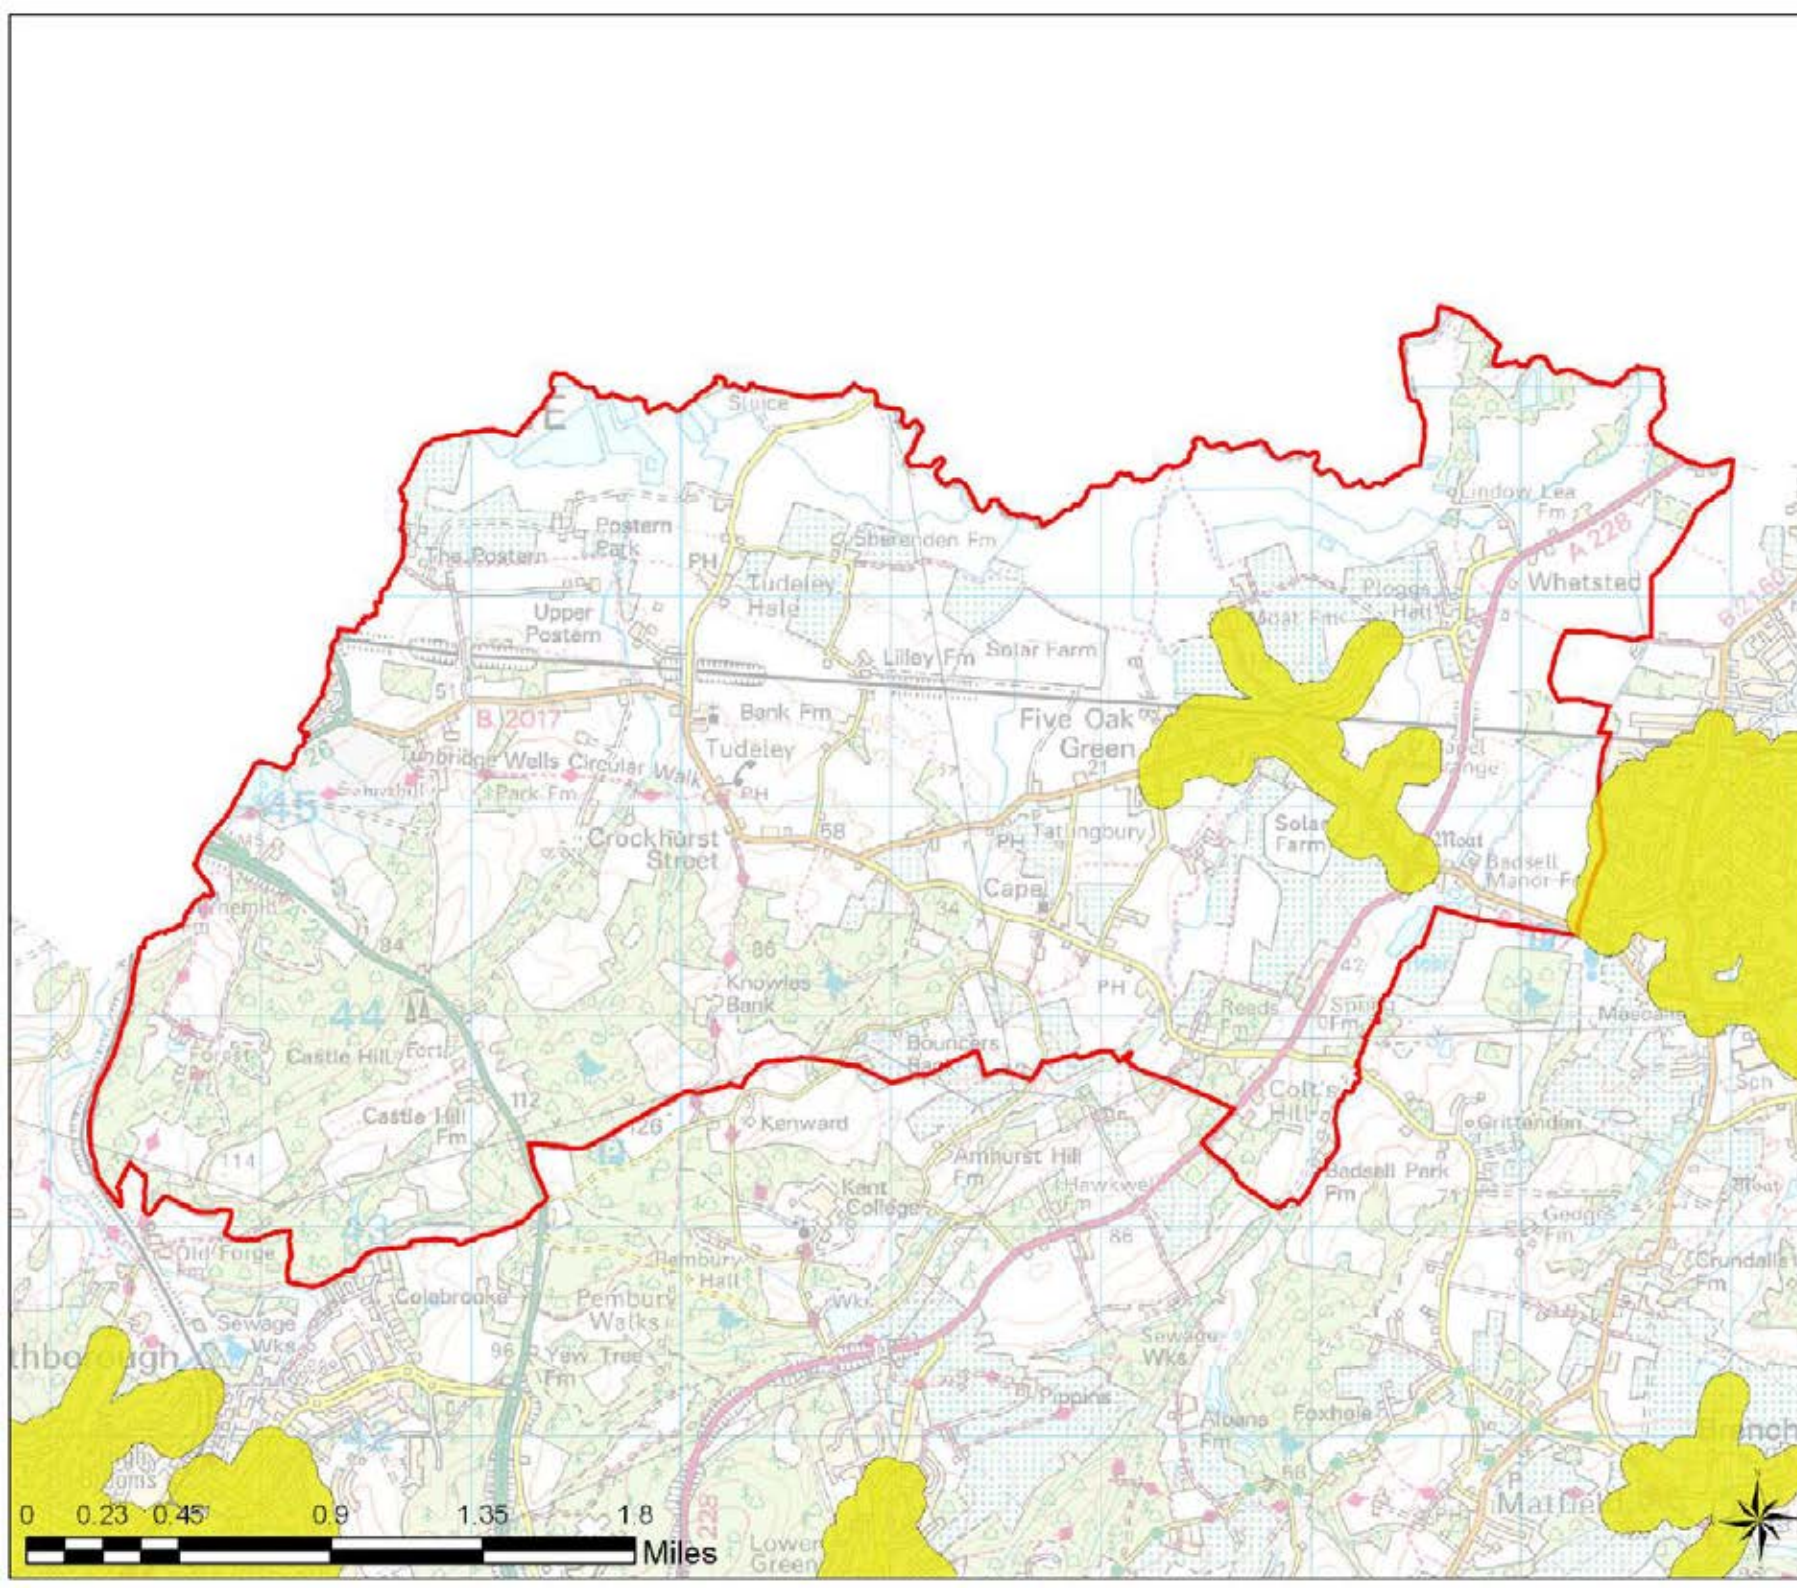

Cranbrook & Sissinghurst Access Buffers

- Legend**
-  Parish Boundary
 -  Child Buffer 10 Minutes

Tunbridge Wells Open Space Study

Scale: 1:47,000

Map Produced on: 15-May-18

Frittenden Access Buffers

Legend