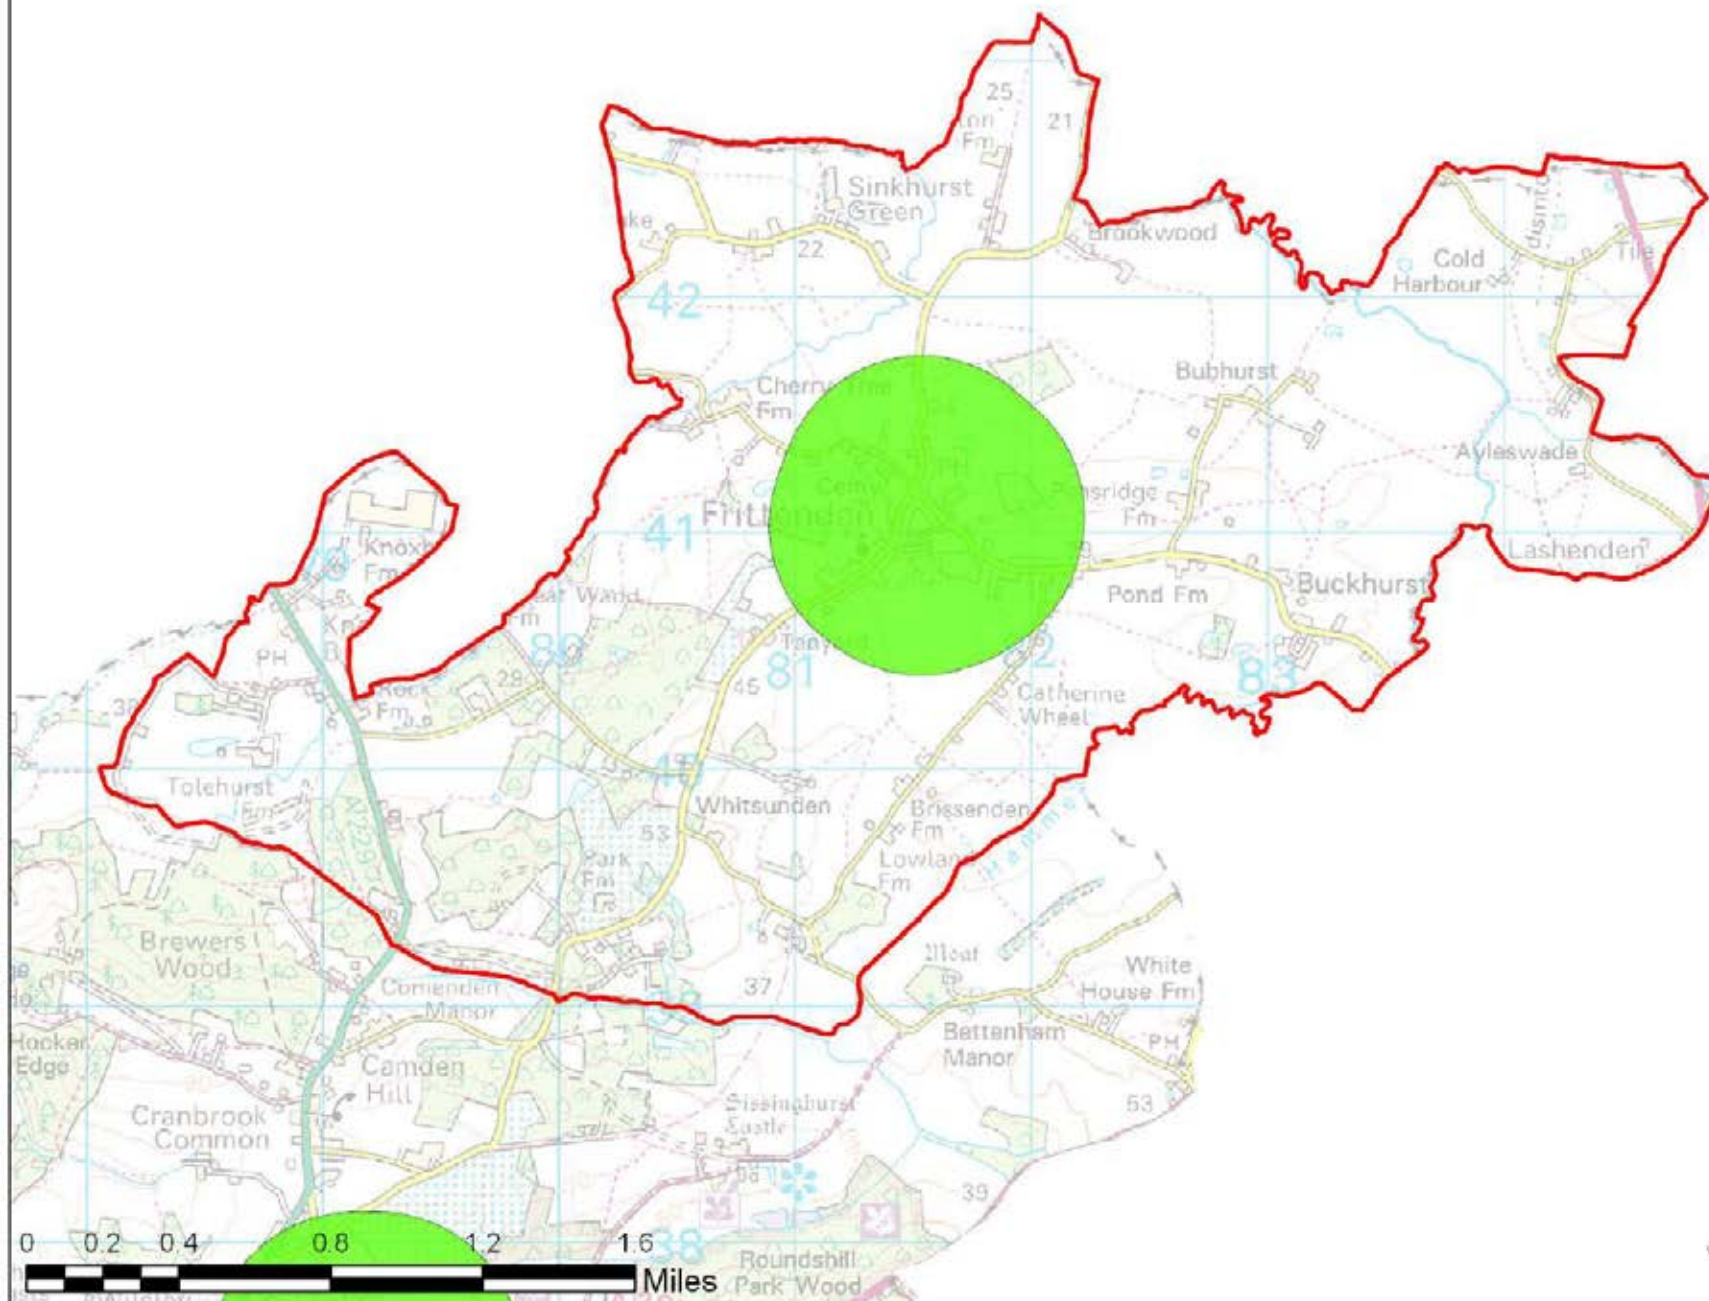

Scale: 1:47,000

Map Produced on: 11-May-18

Frittenden Access Buffers

Legend

-  Parish Boundary
-  Park and Recreation Ground (600m)

Tunbridge Wells Open Space Study

Scale: 1:32,000

Map Produced on: 11-May-18