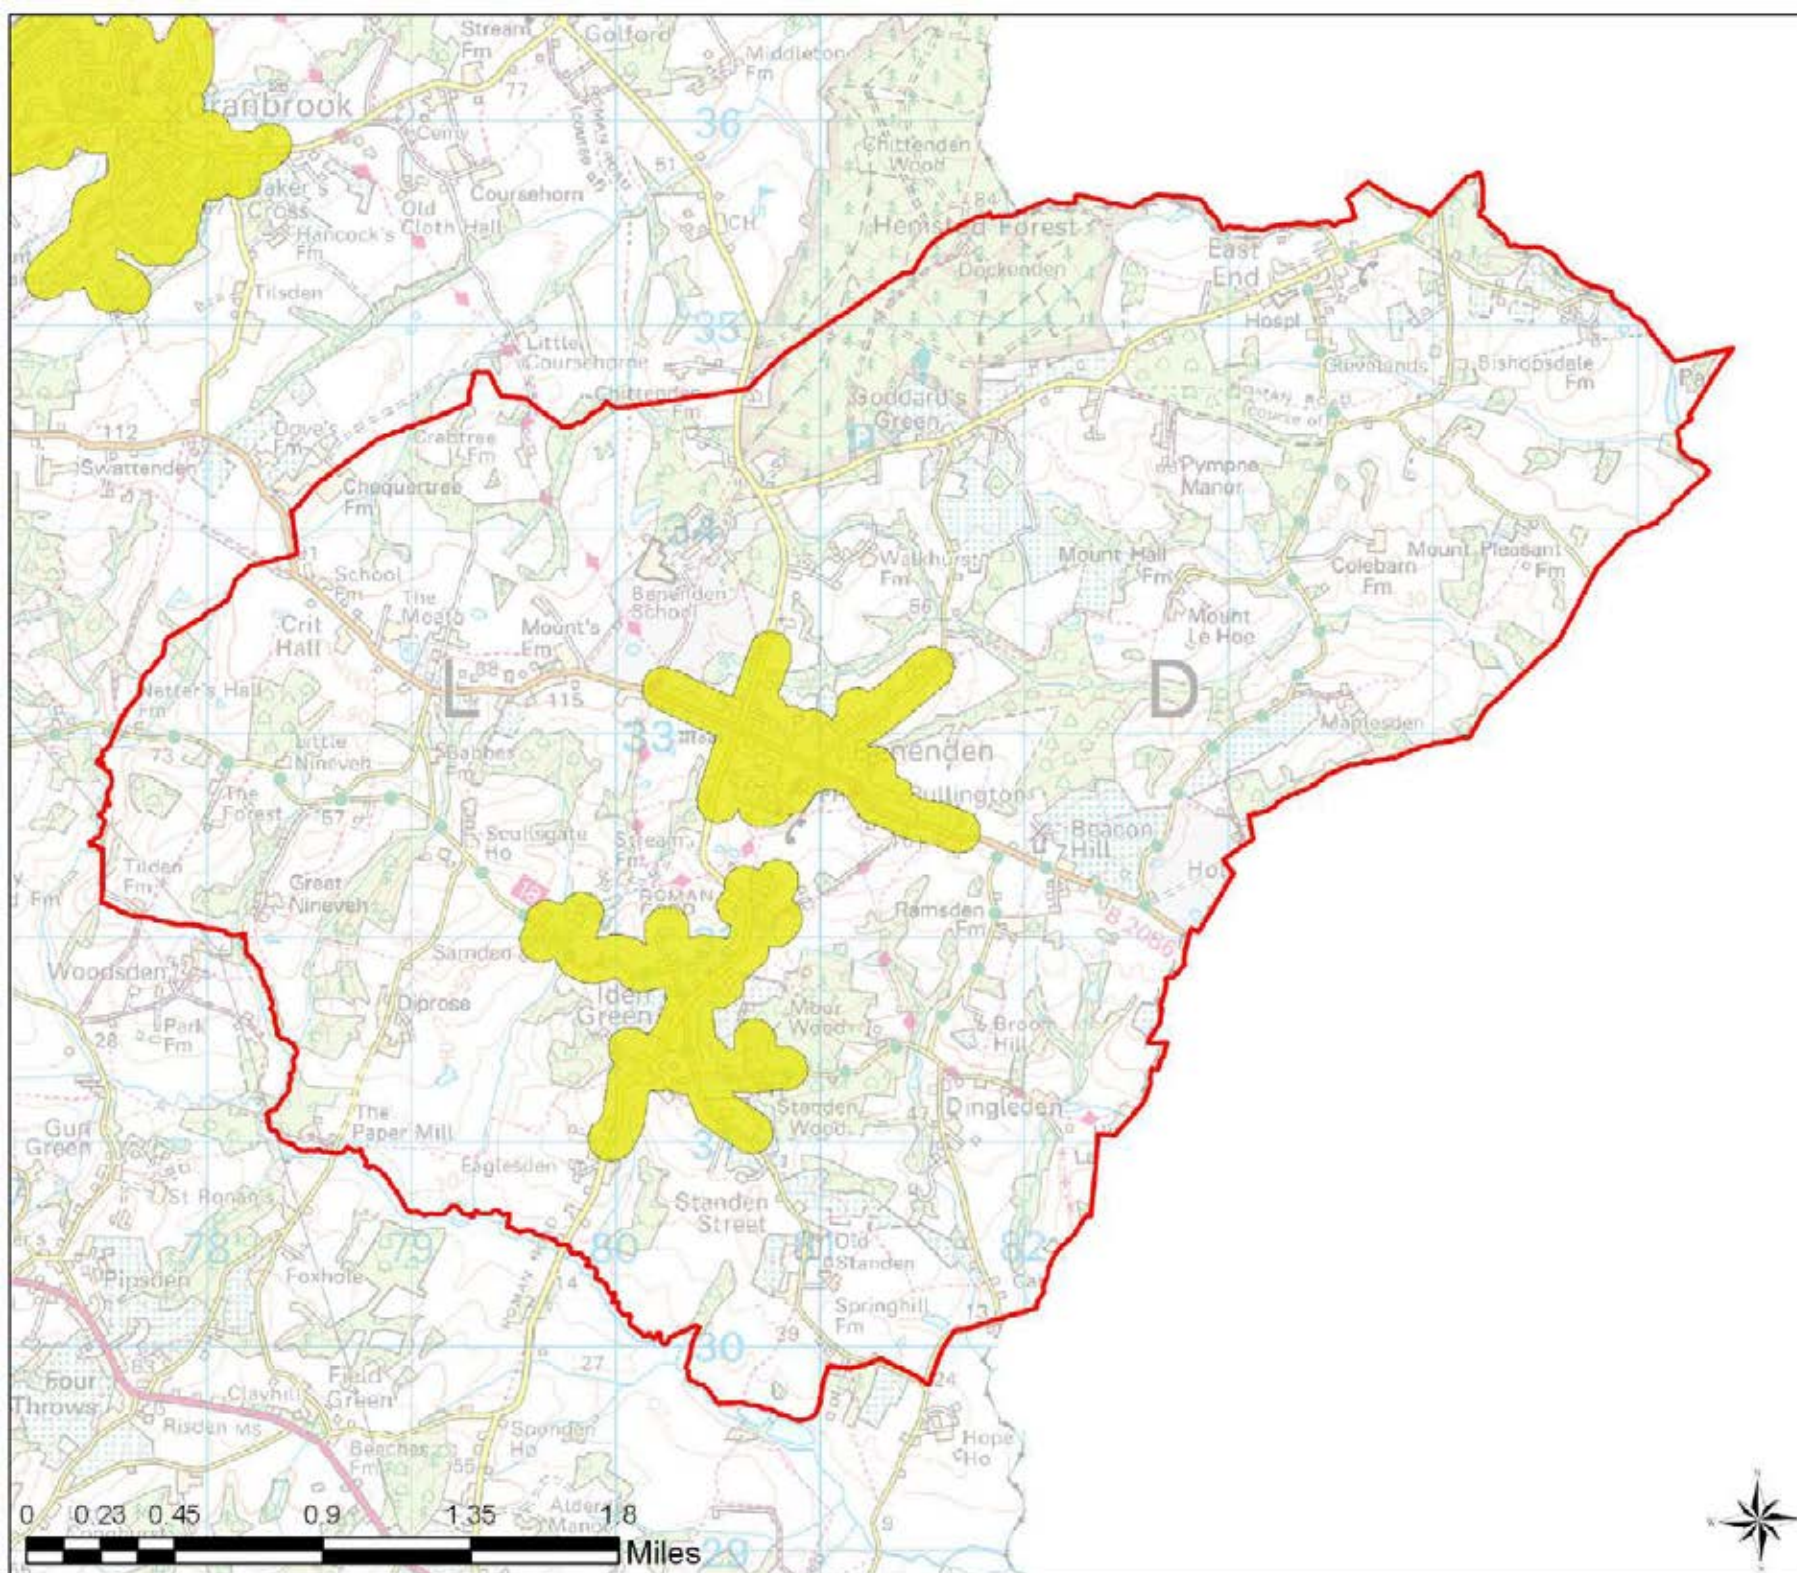

**Speldhurst
Access Buffers**

Legend

- Parish Boundary
- Park and Recreation Ground (600m)

**Tunbridge Wells
Open Space Study**

Scale: 1:29,000

Map Produced on: 11-May-18

Play (Child)

(10 Minute Walk-Time Buffers)