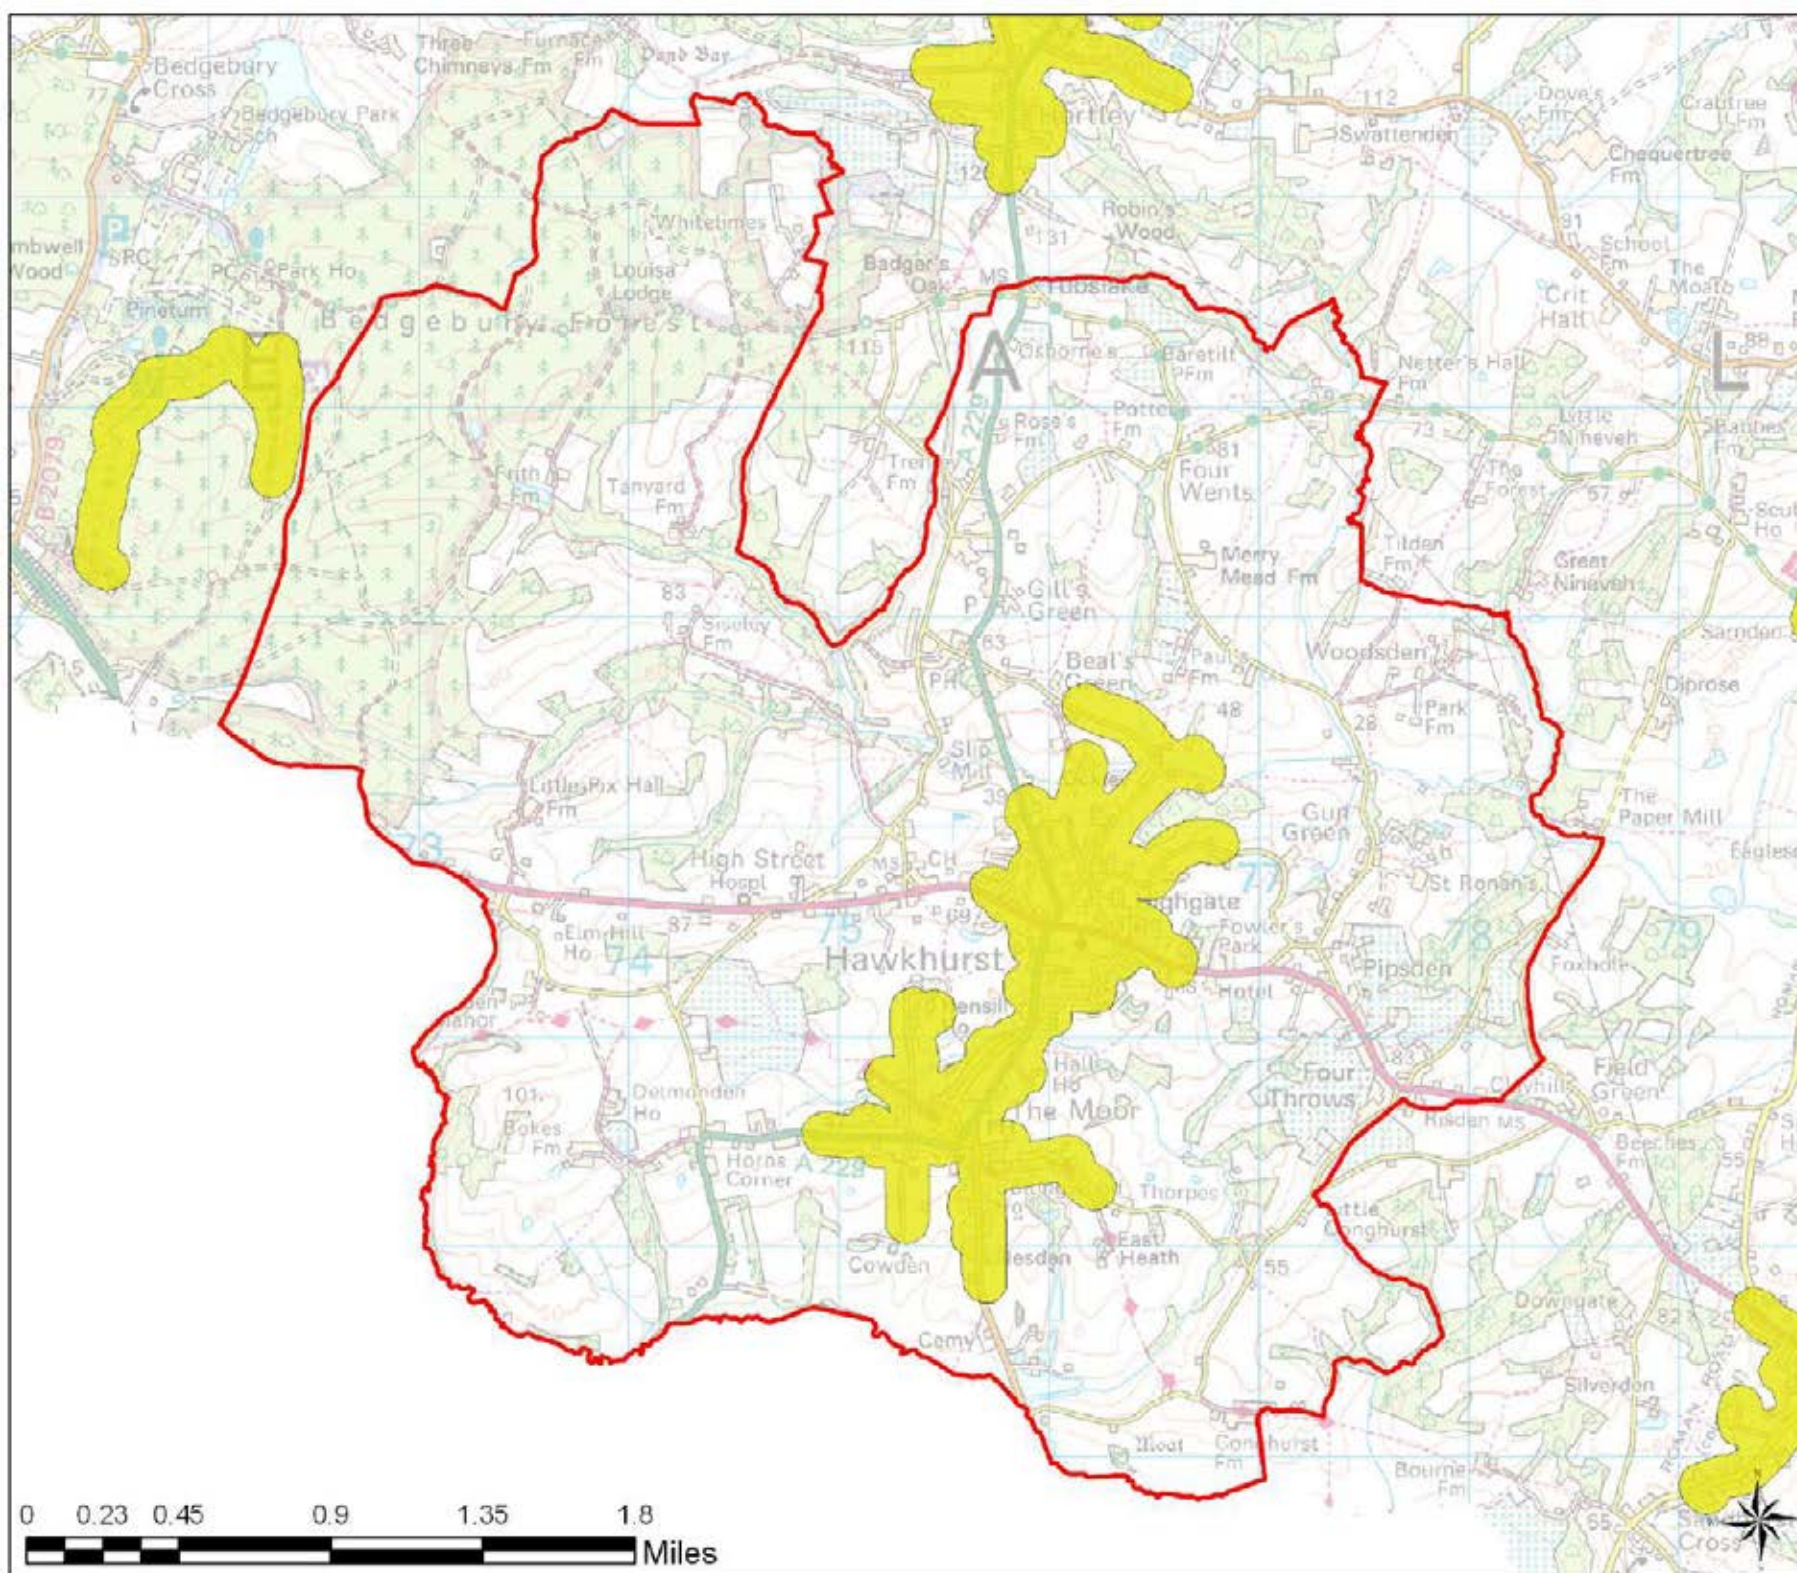

Hawkhurst Access Buffers

Legend

- Parish Boundary
- Child Buffer 10 Minutes

Tunbridge Wells Open Space Study

Scale: 1:36,000

Map Produced on: 15-May-18