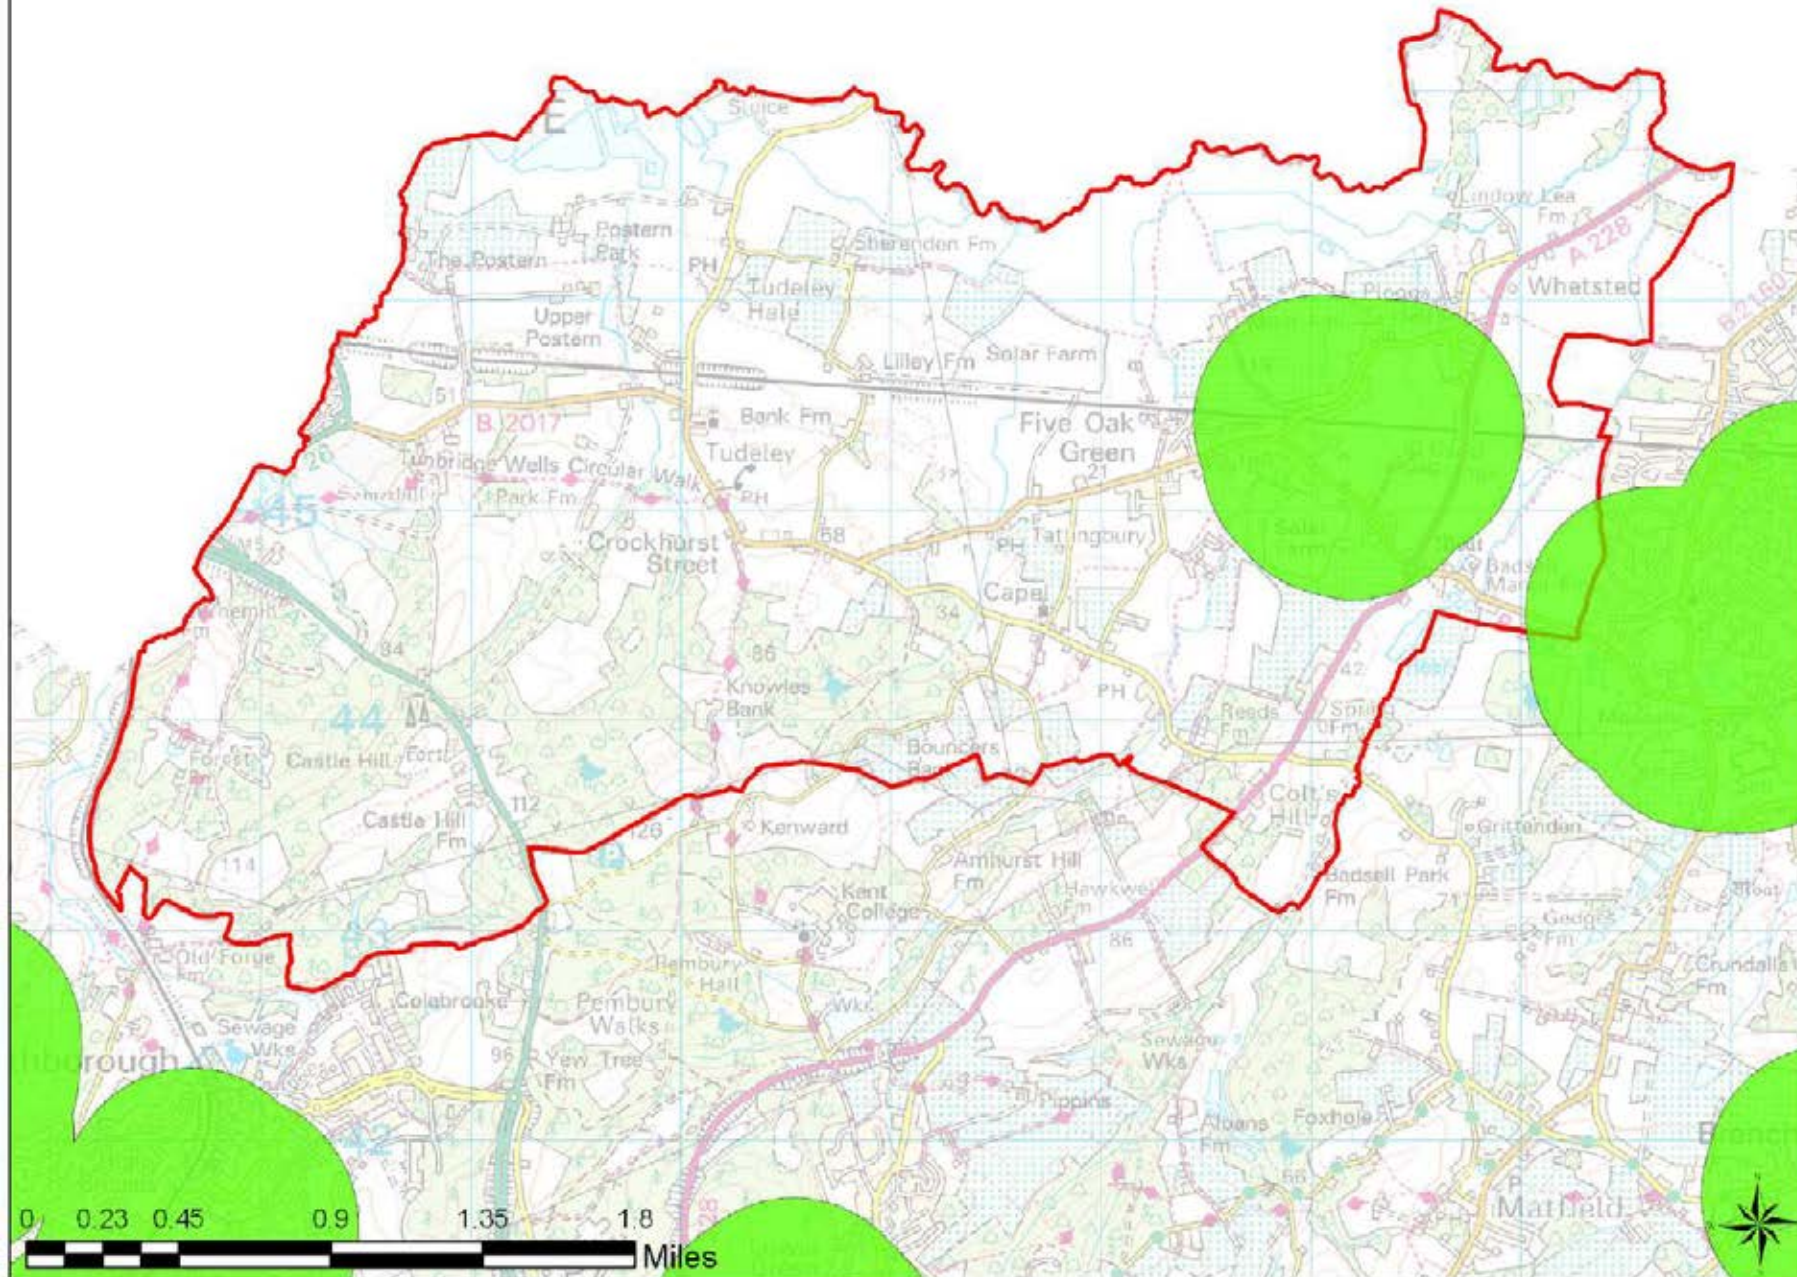

- ▭ Parish Boundary
- ▭ Park and Recreation Ground (600m)

Tunbridge Wells Open Space Study

Scale: 1:31,000

Map Produced on: 15-May-18

Capel Access Buffers

Legend

-  Parish Boundary
-  Park and Recreation Ground (600m)

Tunbridge Wells Open Space Study

Scale: 1:36,000

Map Produced on: 11-May-18

Cranbrook & Sissinghurst Access Buffers

Legend

-  Parish Boundary
-  Park and Recreation Ground (600m)

Tunbridge Wells Open Space Study