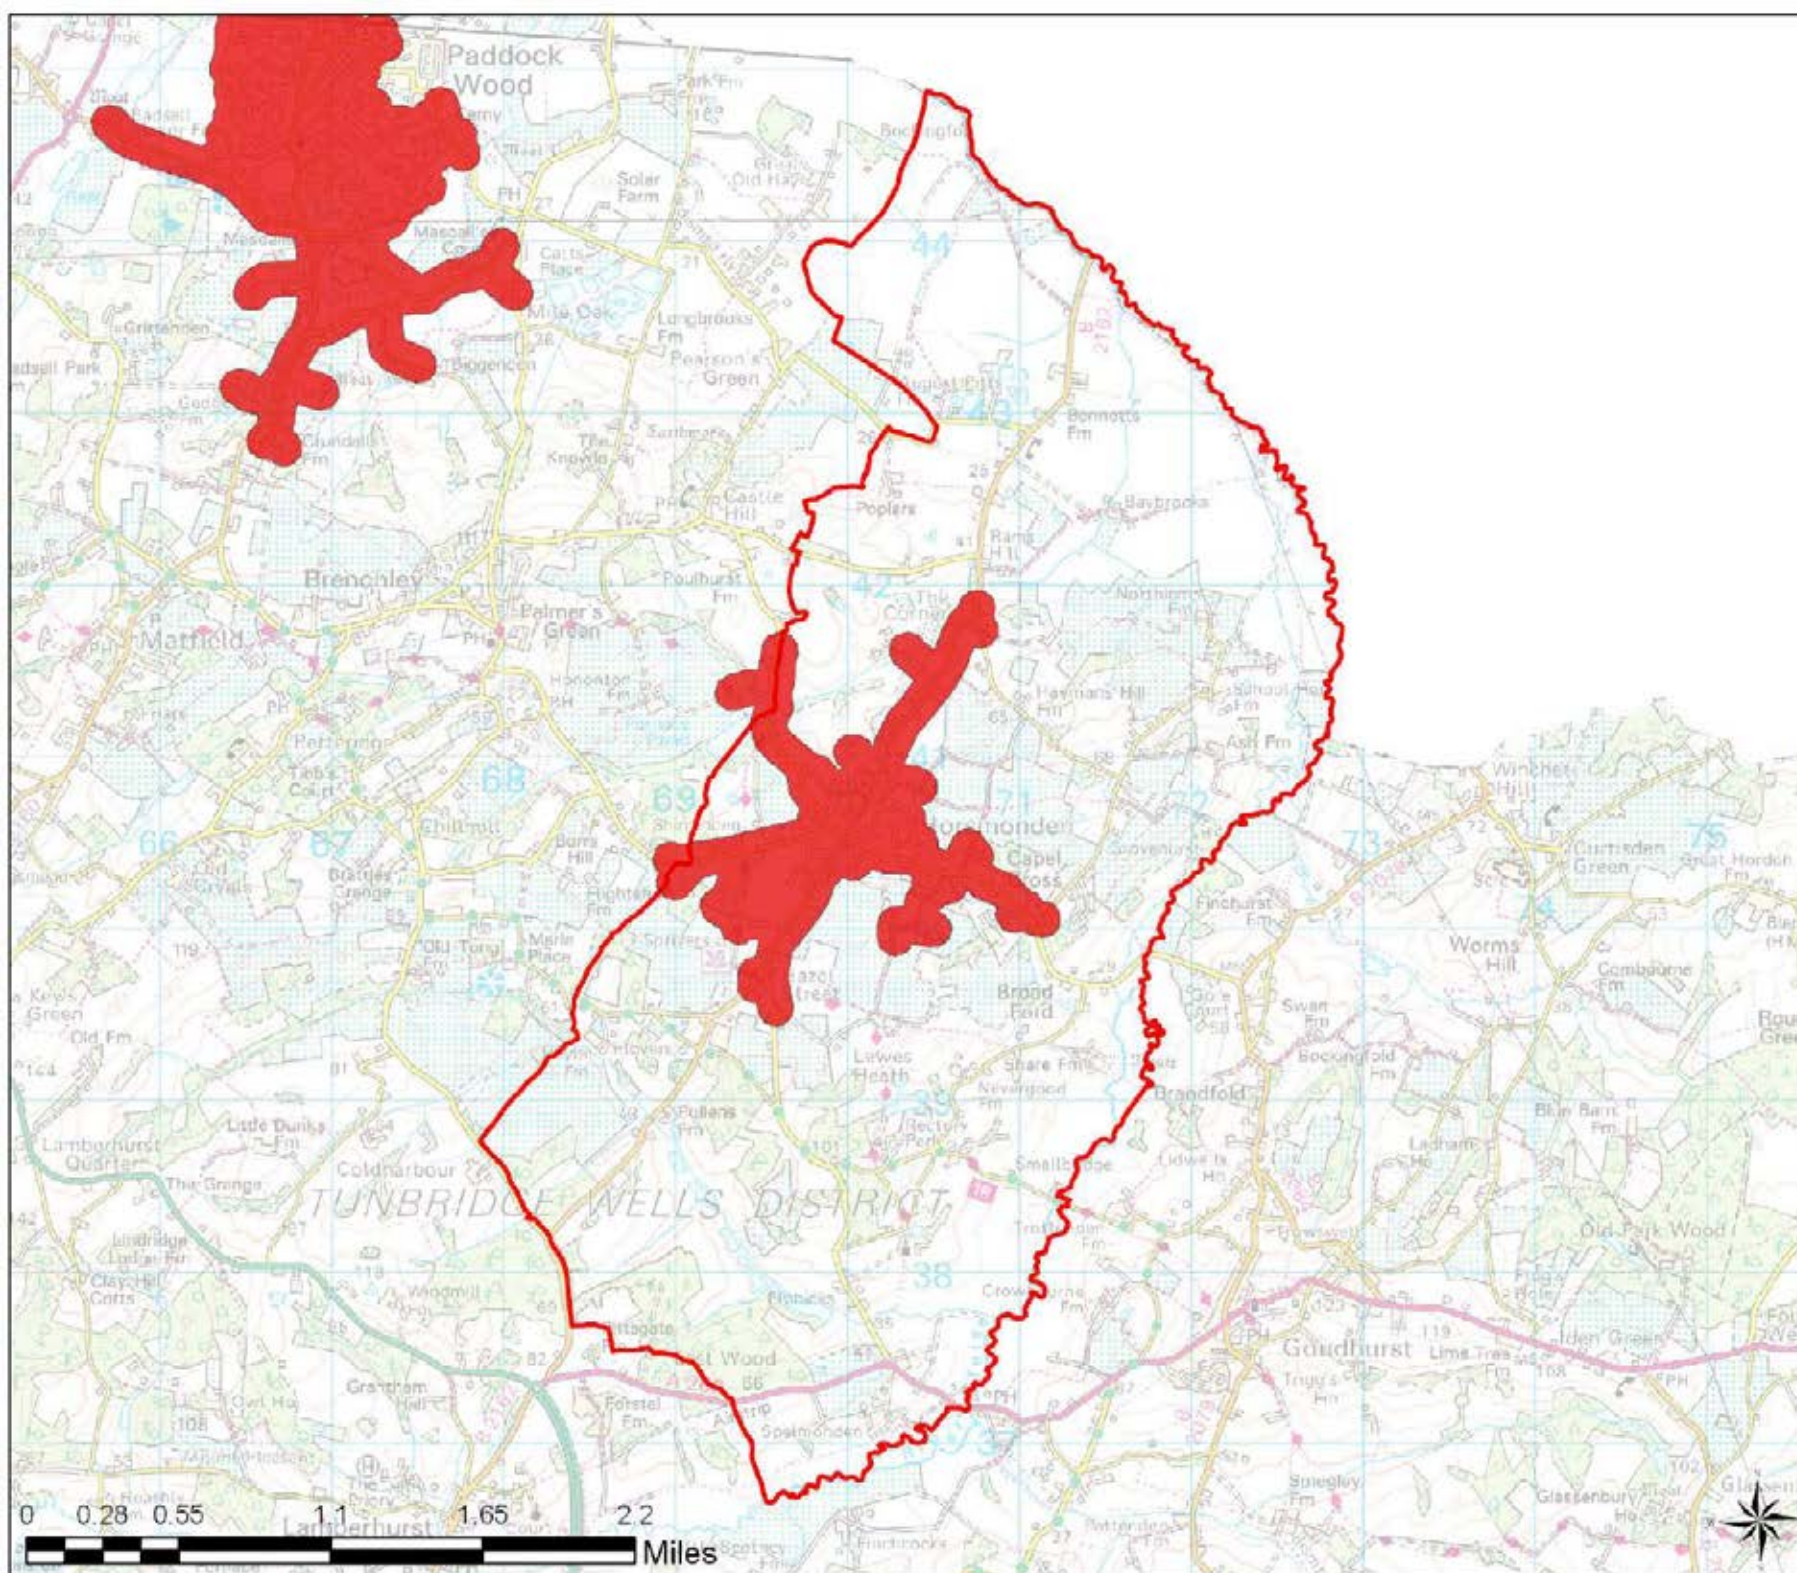

Horsmonden Access Buffers

Legend

- Parish Boundary
- Youth Buffer 15 Minutes

Tunbridge Wells Open Space Study

Scale: 1:44,000

Map Produced on: 11-May-18