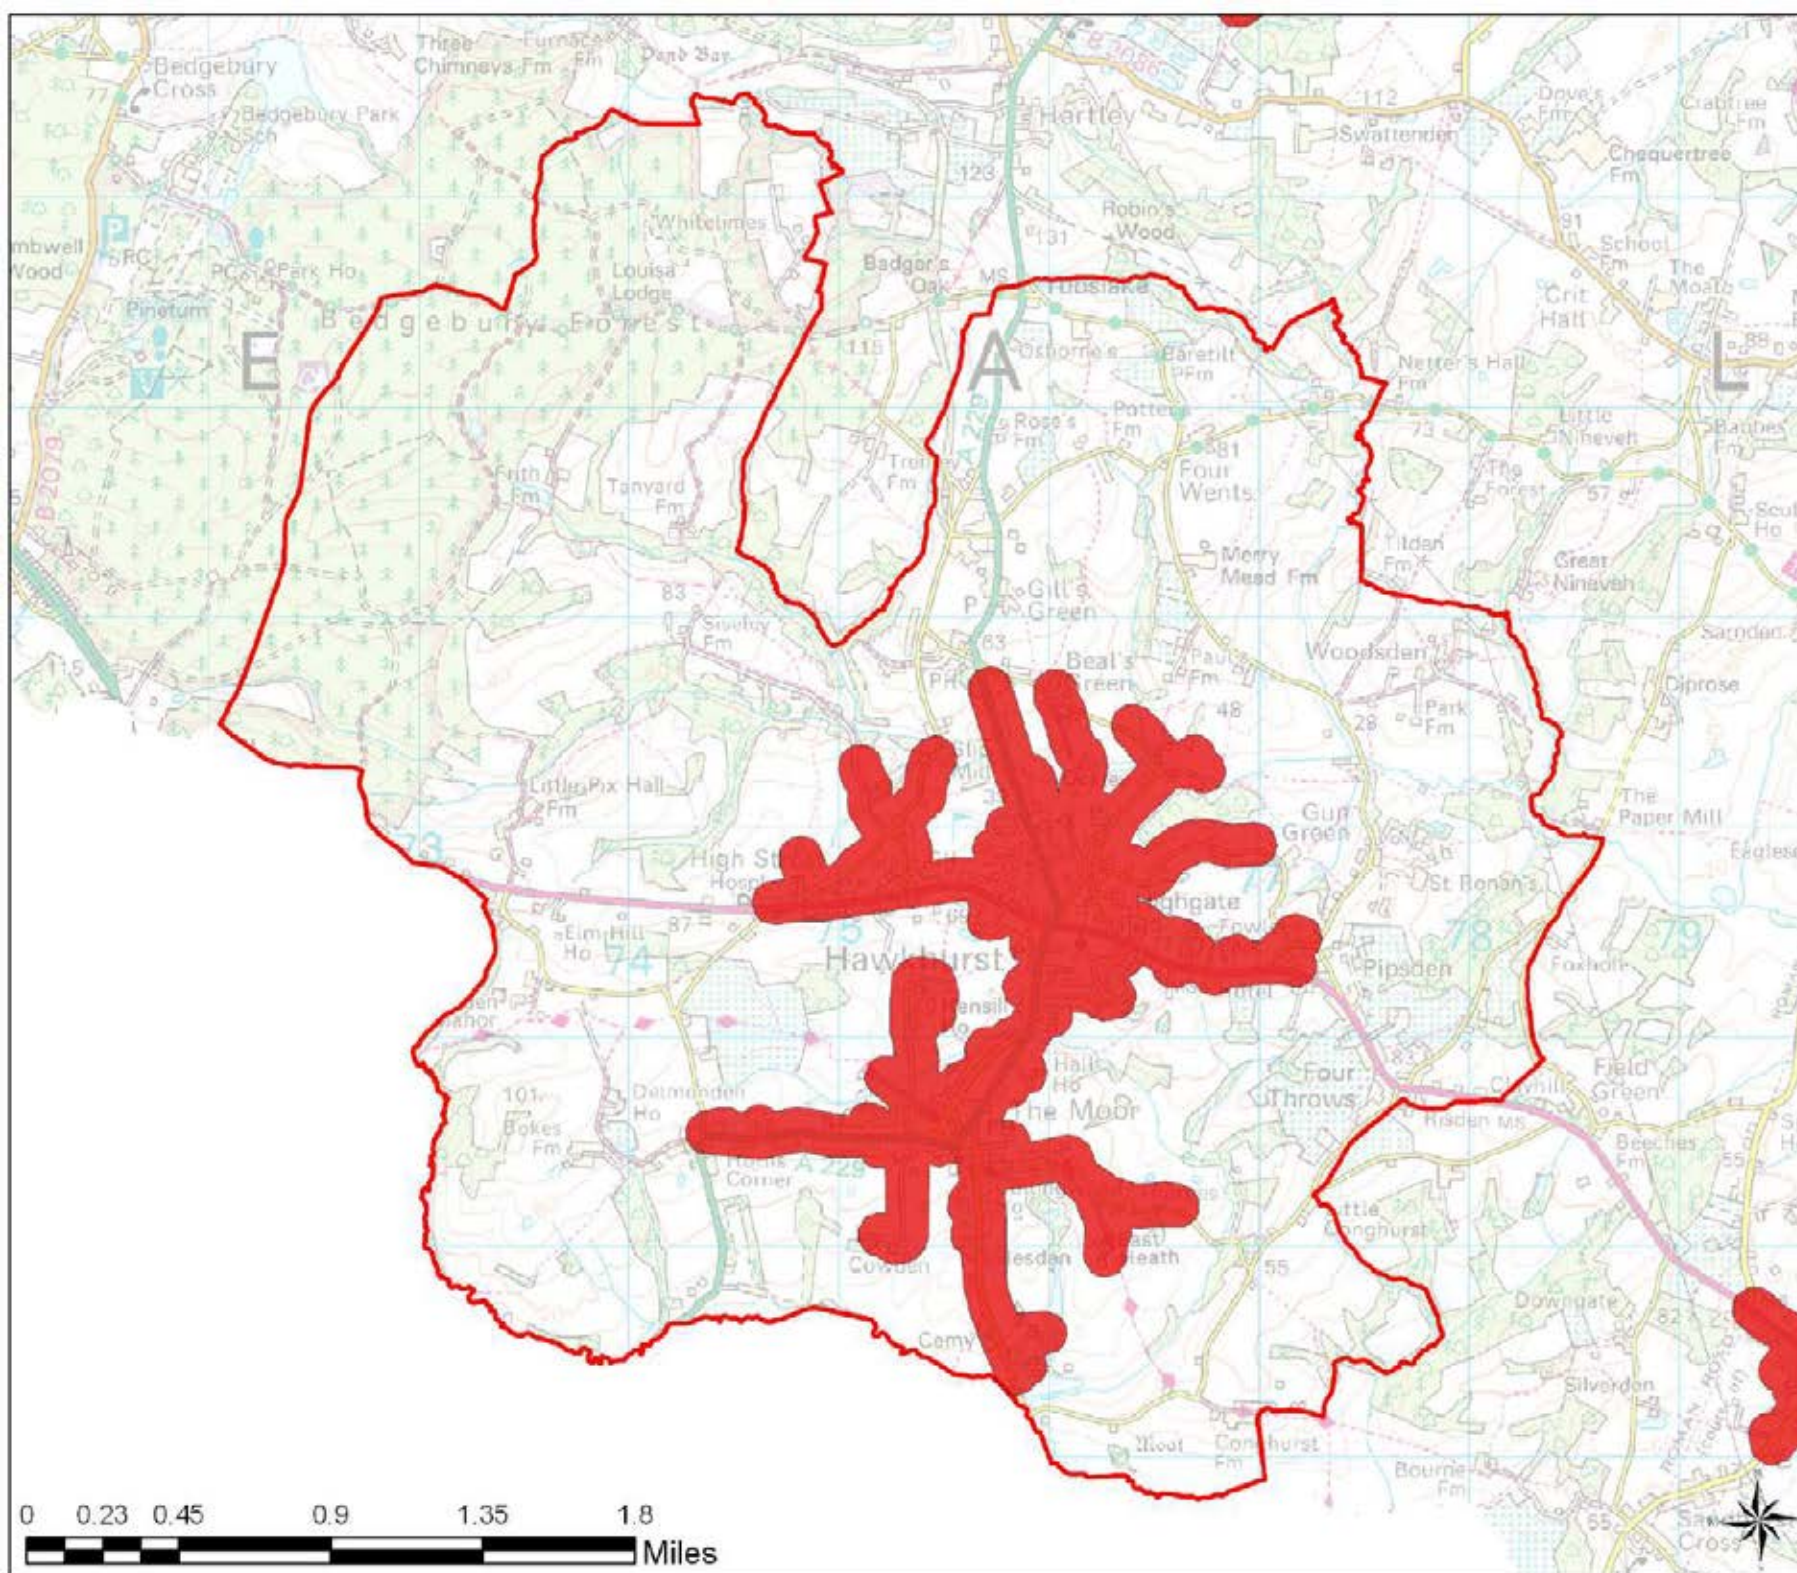

Tunbridge Wells Open Space Study

Scale: 1:36,000

Map Produced on: 11-May-18