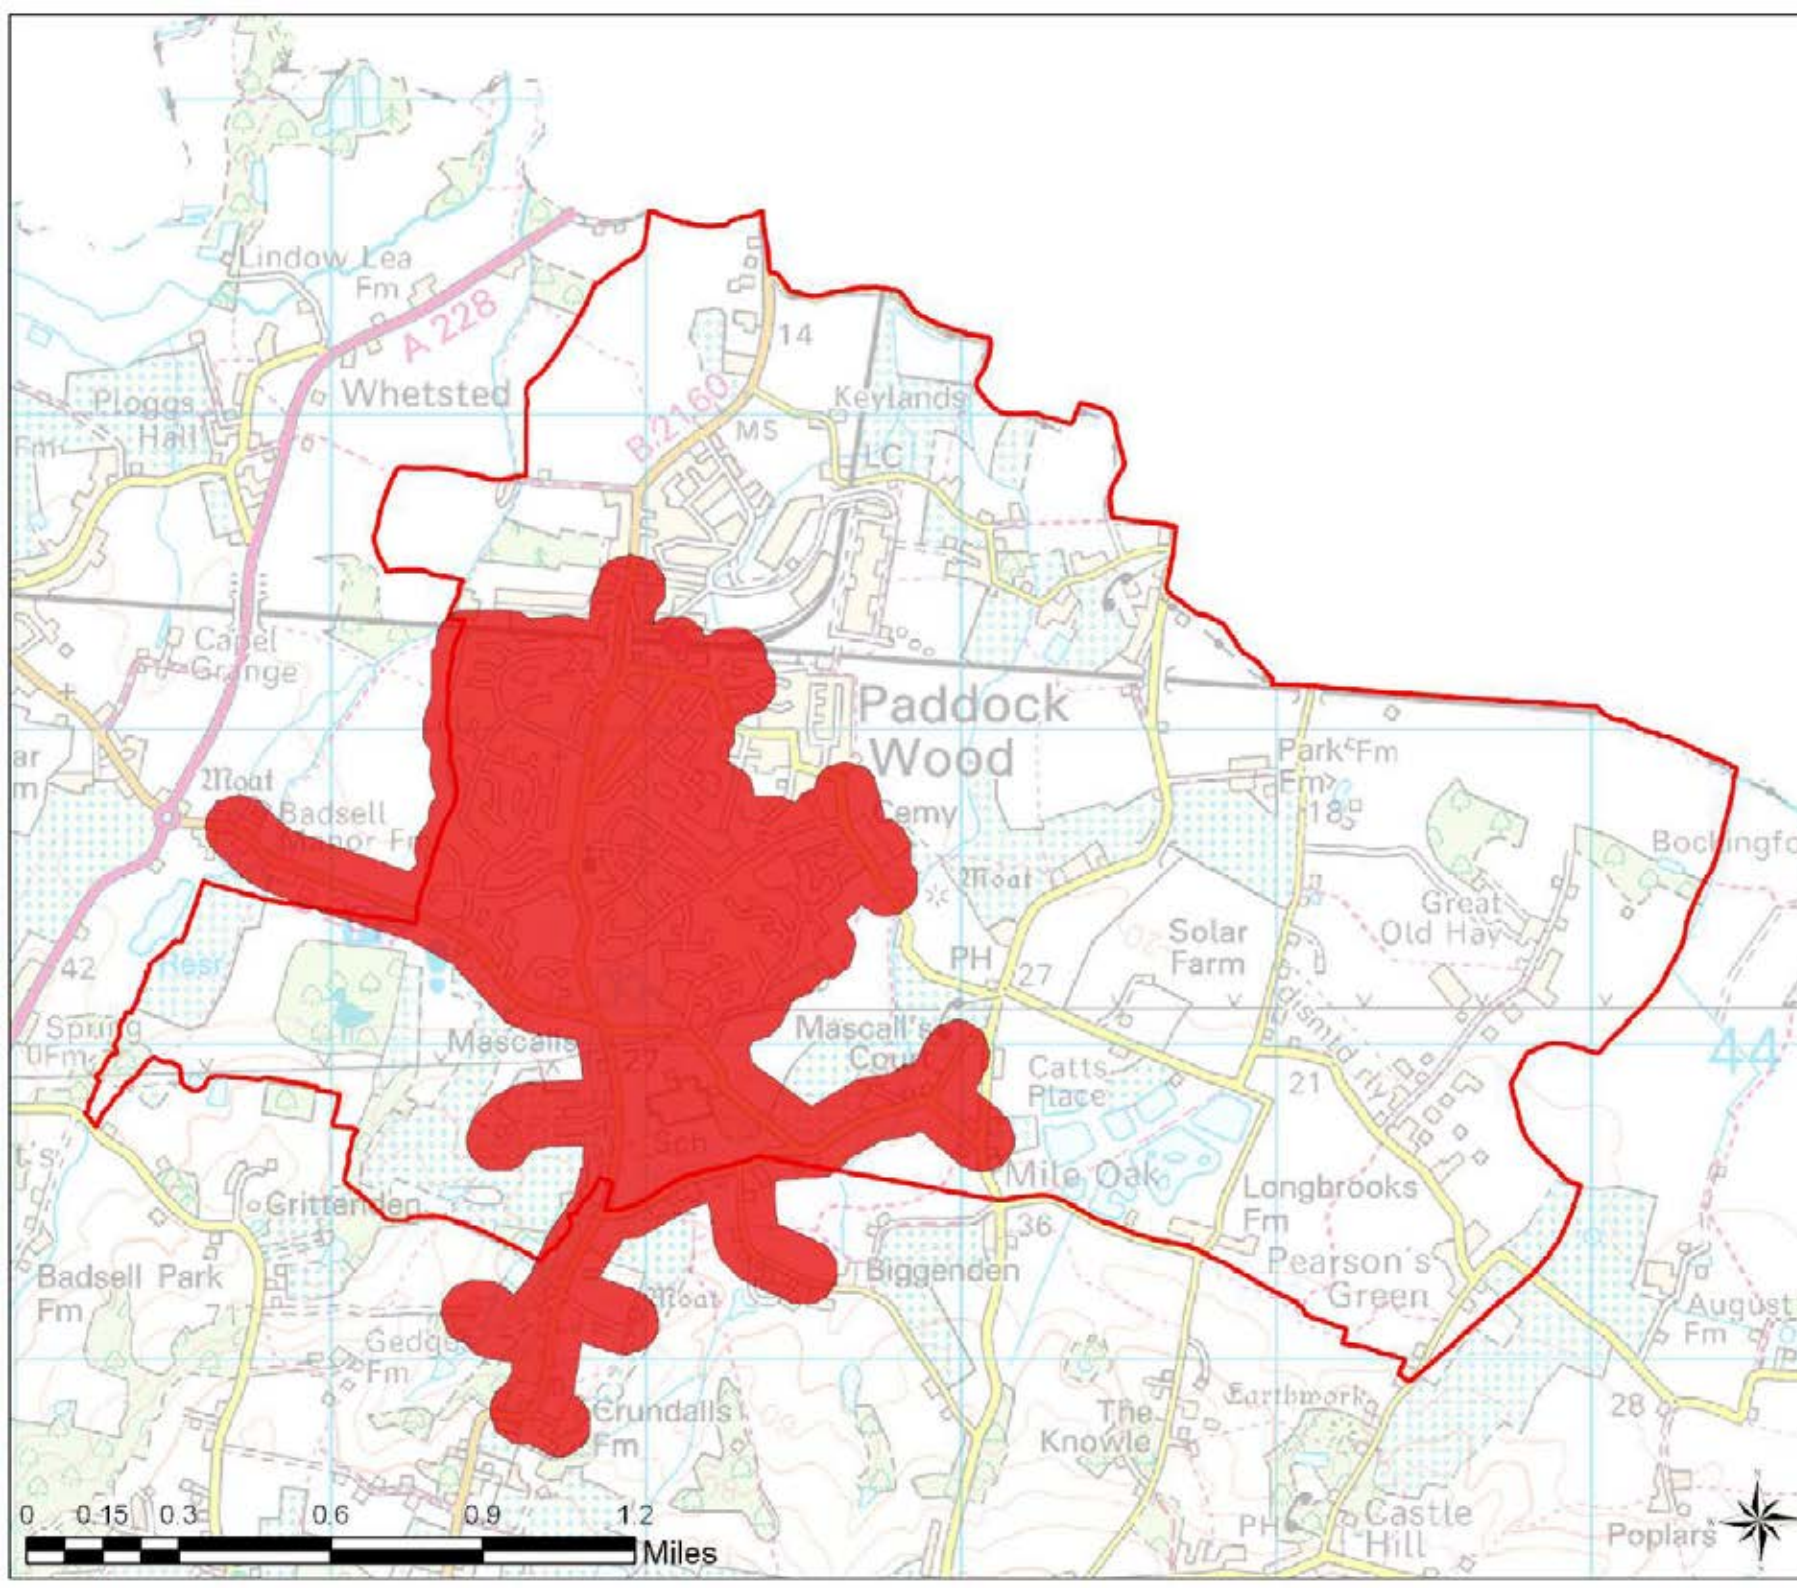

Scale: 1:44,000

Map Produced on: 11-May-18

Paddock Wood Access Buffers

Legend

-  Parish Boundary
-  Youth Buffer 15 Minutes

Tunbridge Wells
Open Space Study

Scale: 1:24,000

Map Produced on: 11-May-18

**Pembury
Access Buffers**

Legend

- Parish Boundary
- Youth Buffer 15 Minutes

**Tunbridge Wells
Open Space Study**

Scale: 1:29,000

Map Produced on: 11-May-18

Royal Tunbridge Wells Access Buffers

Legend