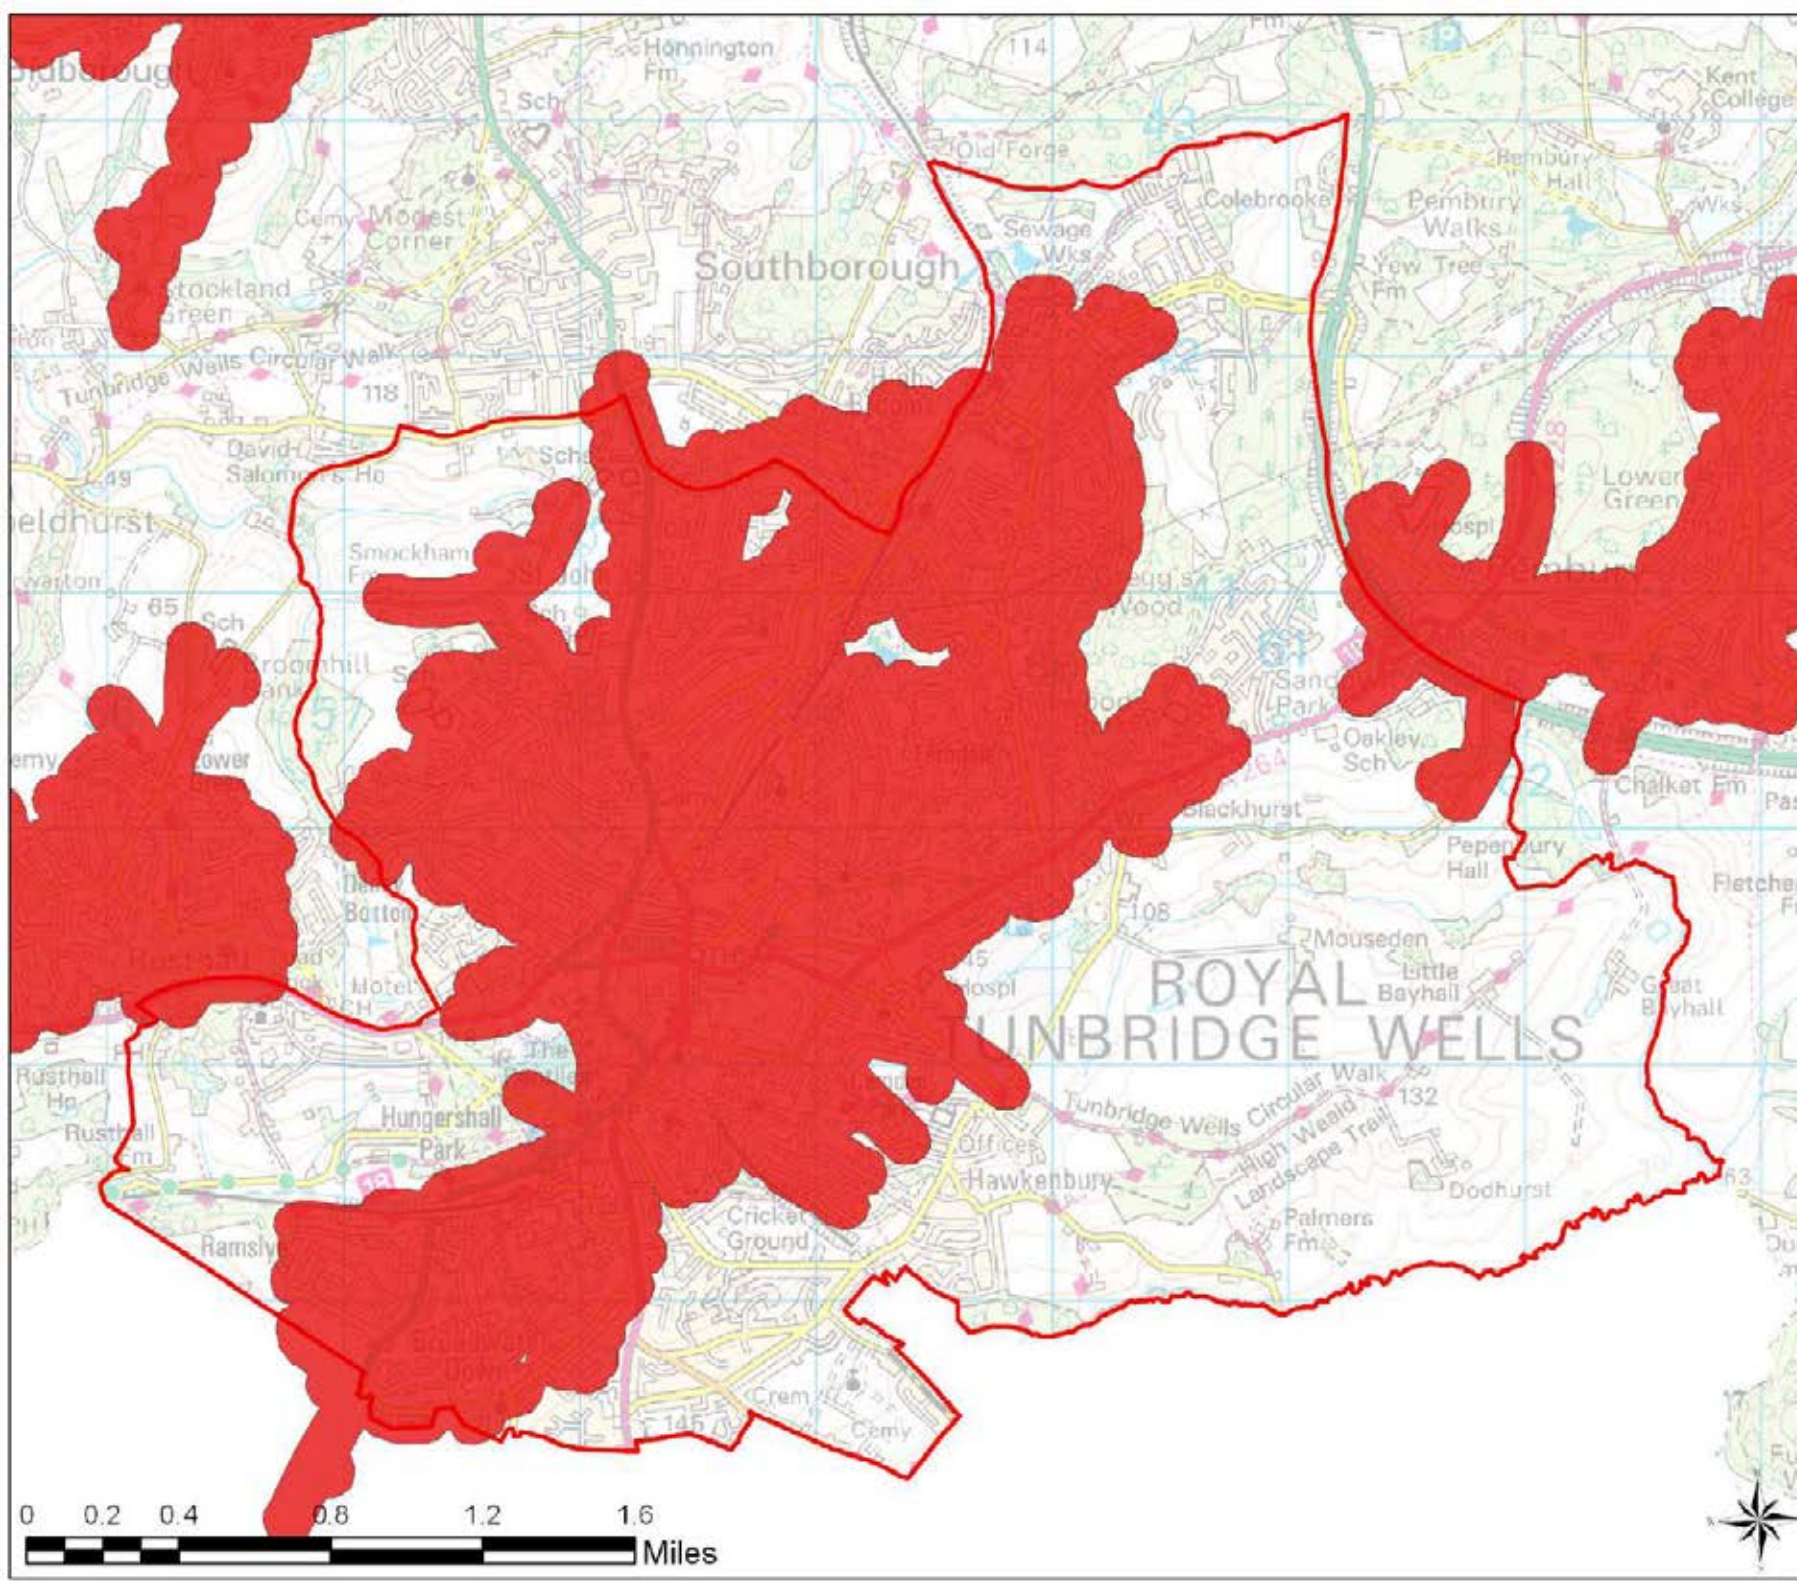

**Pembury
Access Buffers**

Legend

- Parish Boundary
- Youth Buffer 15 Minutes

**Tunbridge Wells
Open Space Study**

Scale: 1:29,000

Map Produced on: 11-May-18

Royal Tunbridge Wells Access Buffers

Legend

-  Parish Boundary
-  Youth Buffer 15 Minutes

Tunbridge Wells Open Space Study

Scale: 1:32,000

Map Produced on: 11-May-18

Rusthall Access Buffers

Legend

-  Parish Boundary
-  Youth Buffer 15 Minutes

Tunbridge Wells Open Space Study