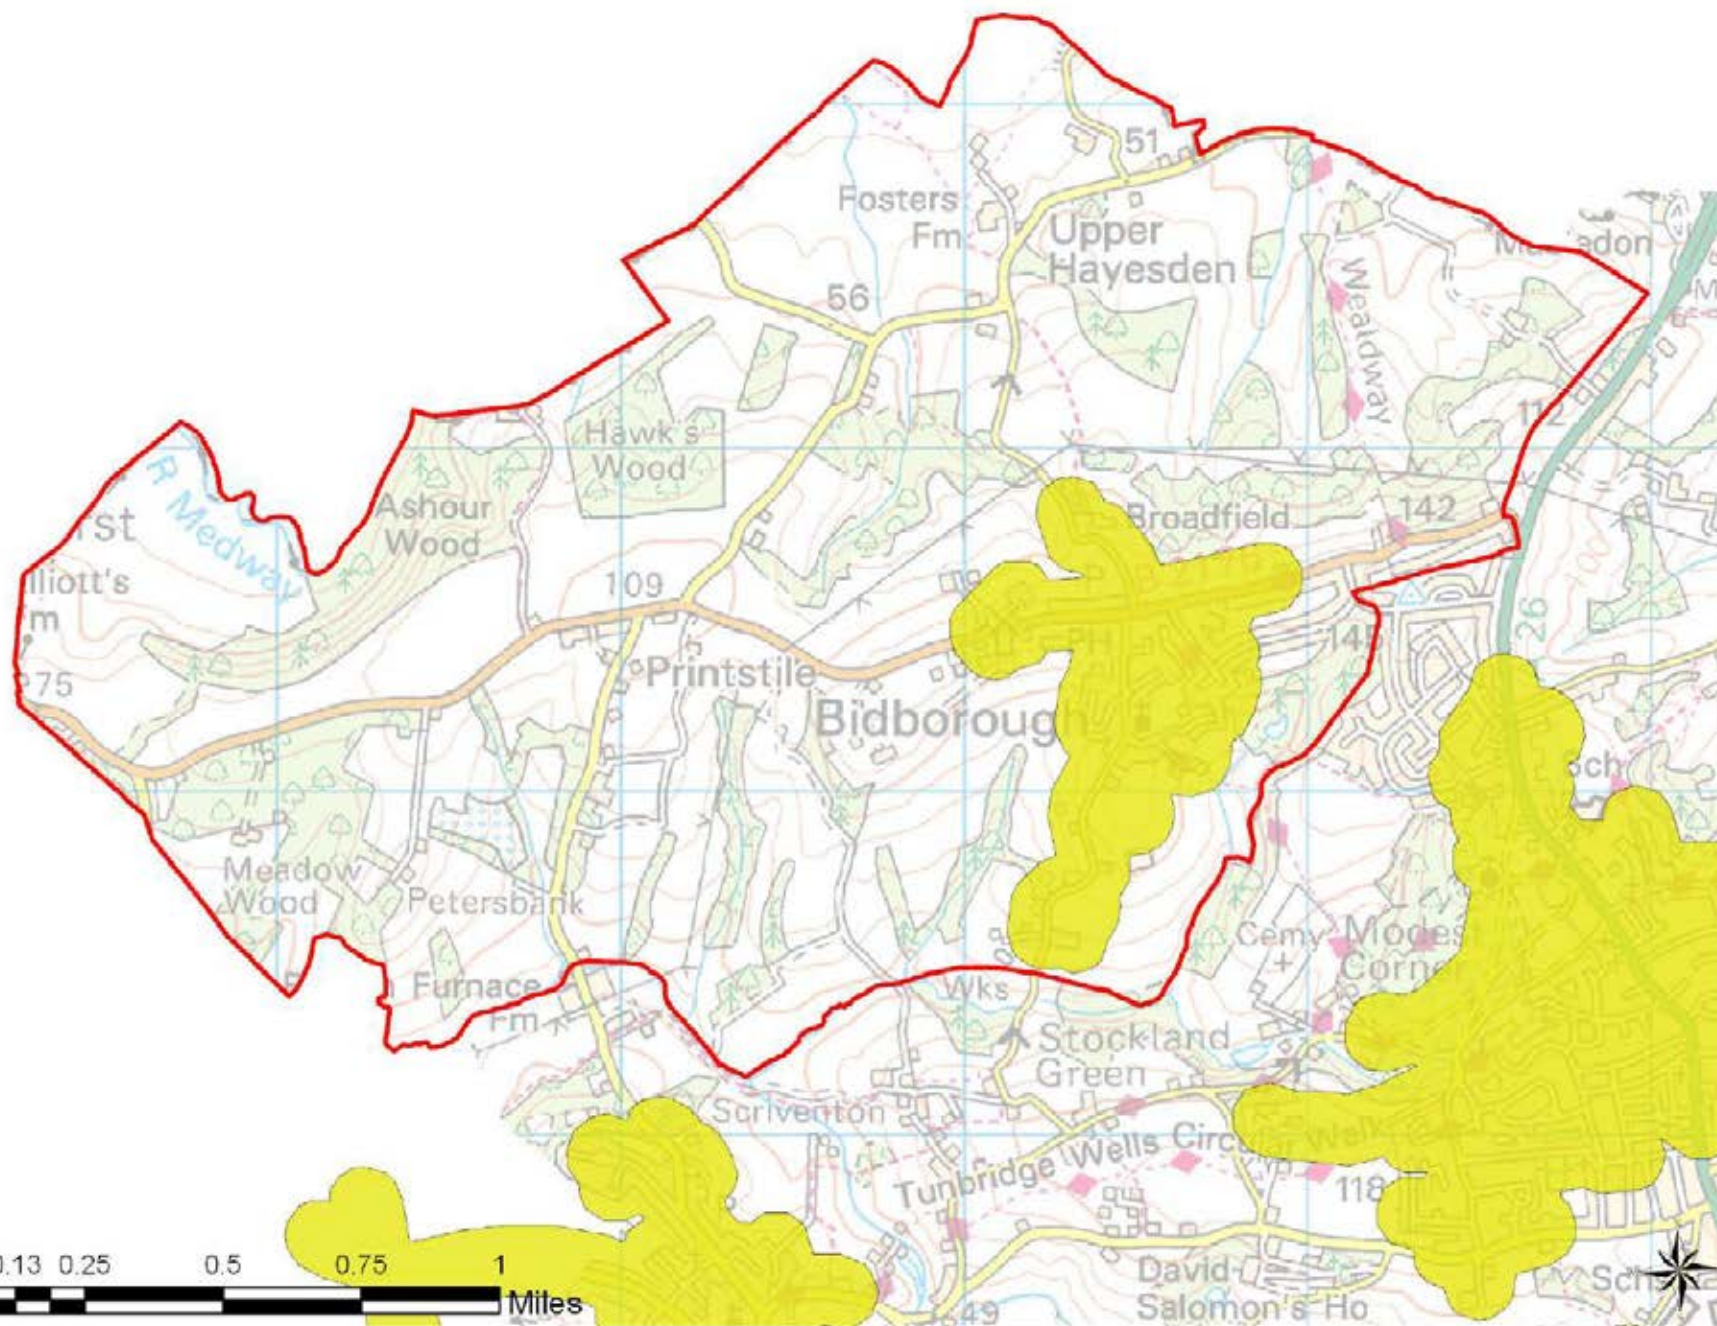

Legend

- Parish Boundary
- Child Buffer 10 Minutes

Tunbridge Wells
Open Space Study

Scale: 1:22,000

Map Produced on: 15-May-18