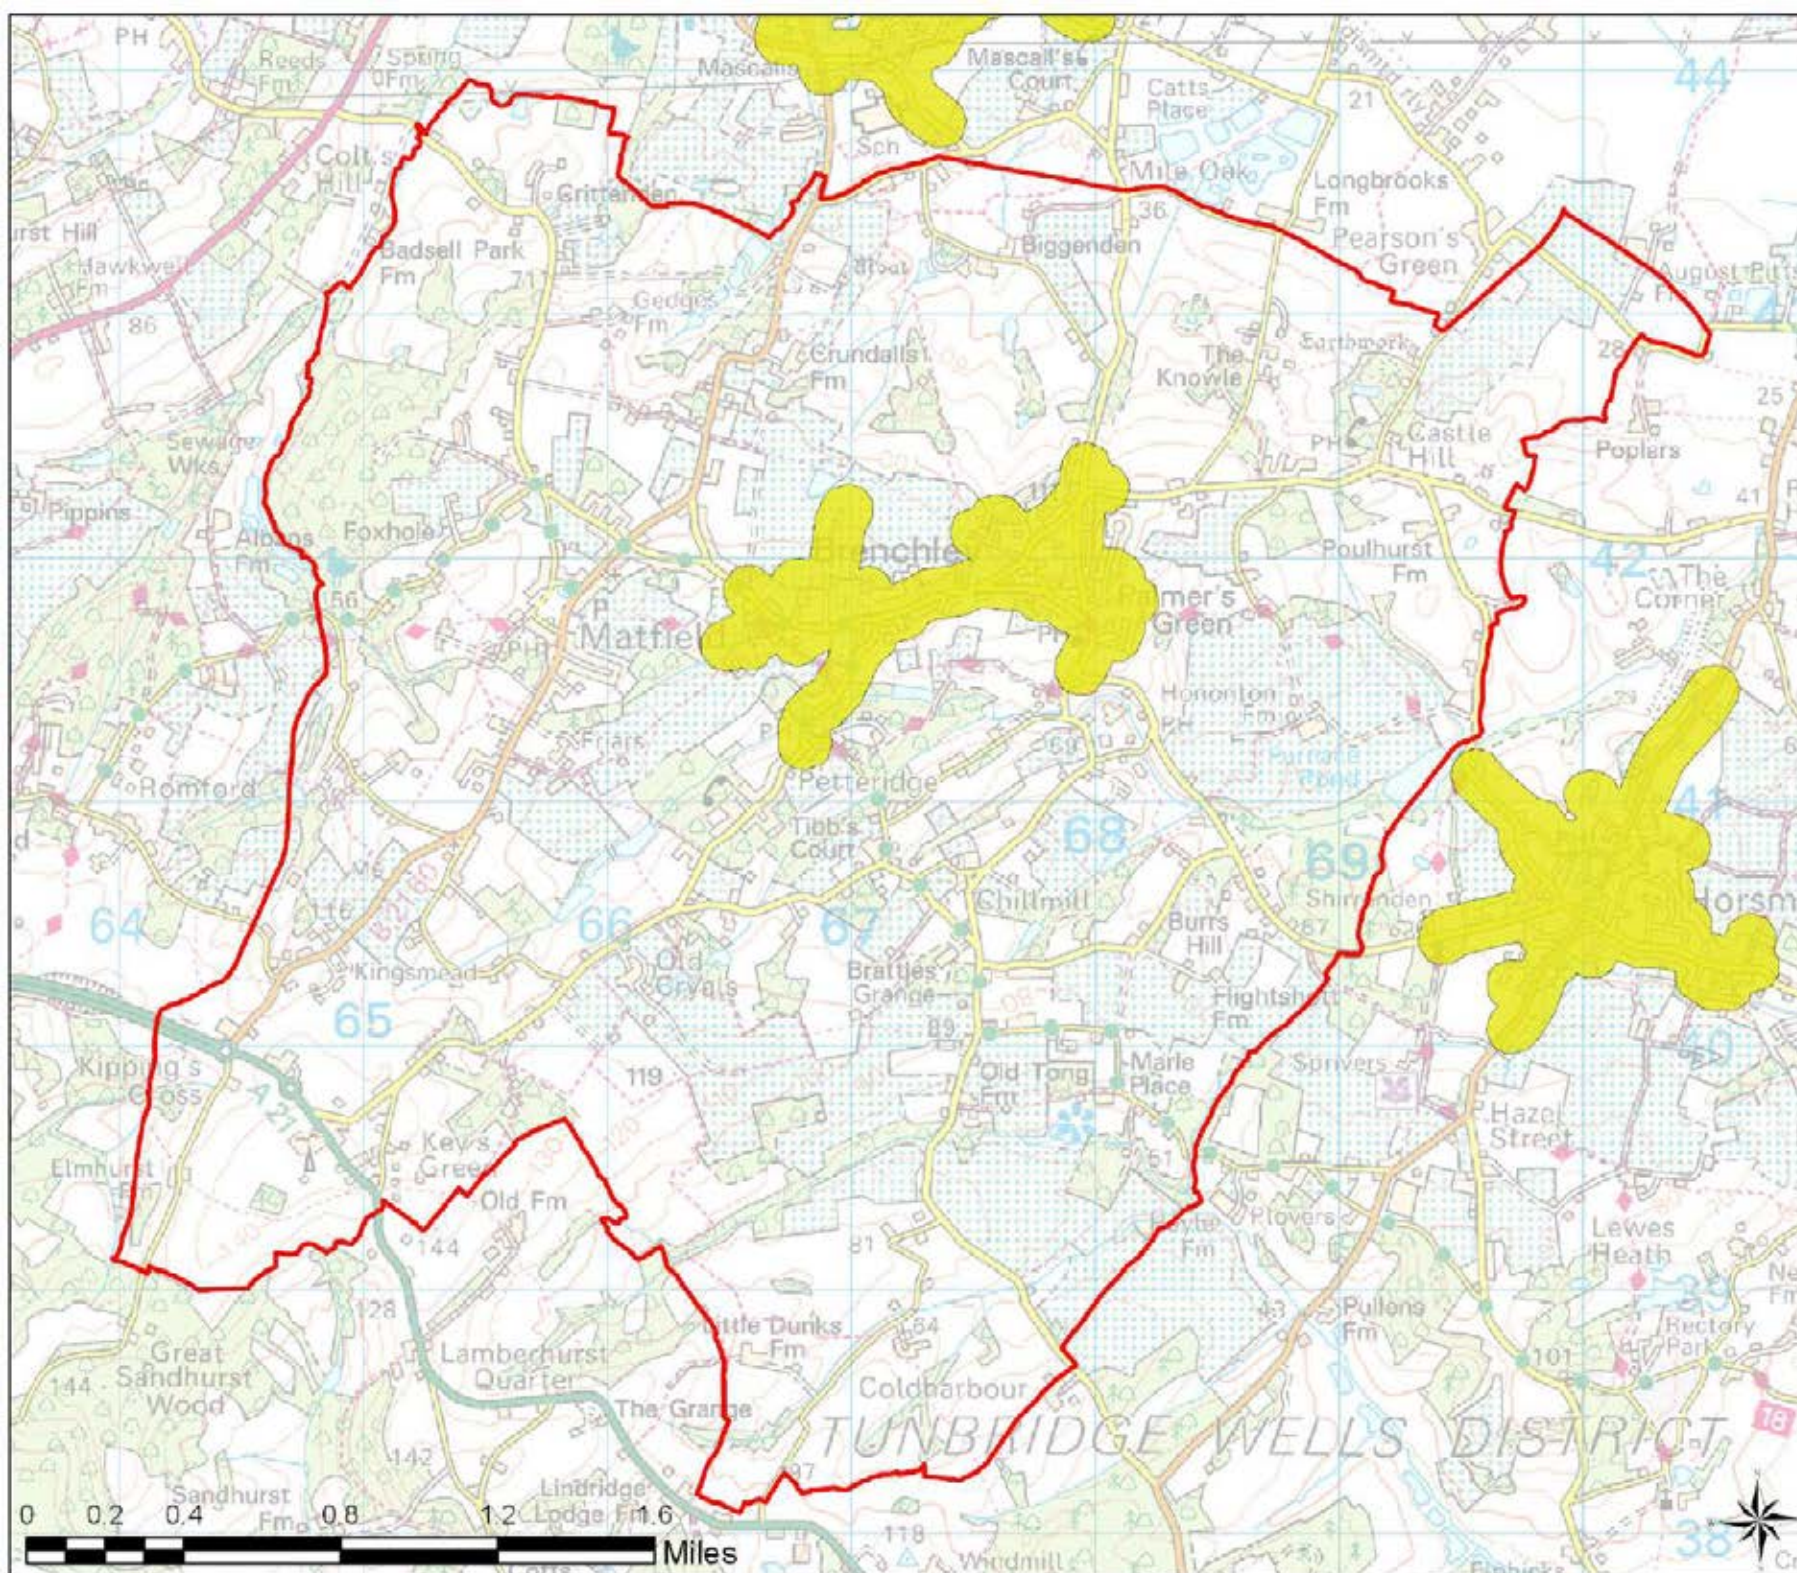

-  Parish Boundary
-  Child Buffer 10 Minutes

Tunbridge Wells
Open Space Study

Scale: 1:22,000

Map Produced on: 15-May-18

Brenchley Access Buffers

Legend

- Parish Boundary
- Child Buffer 10 Minutes

Tunbridge Wells Open Space Study