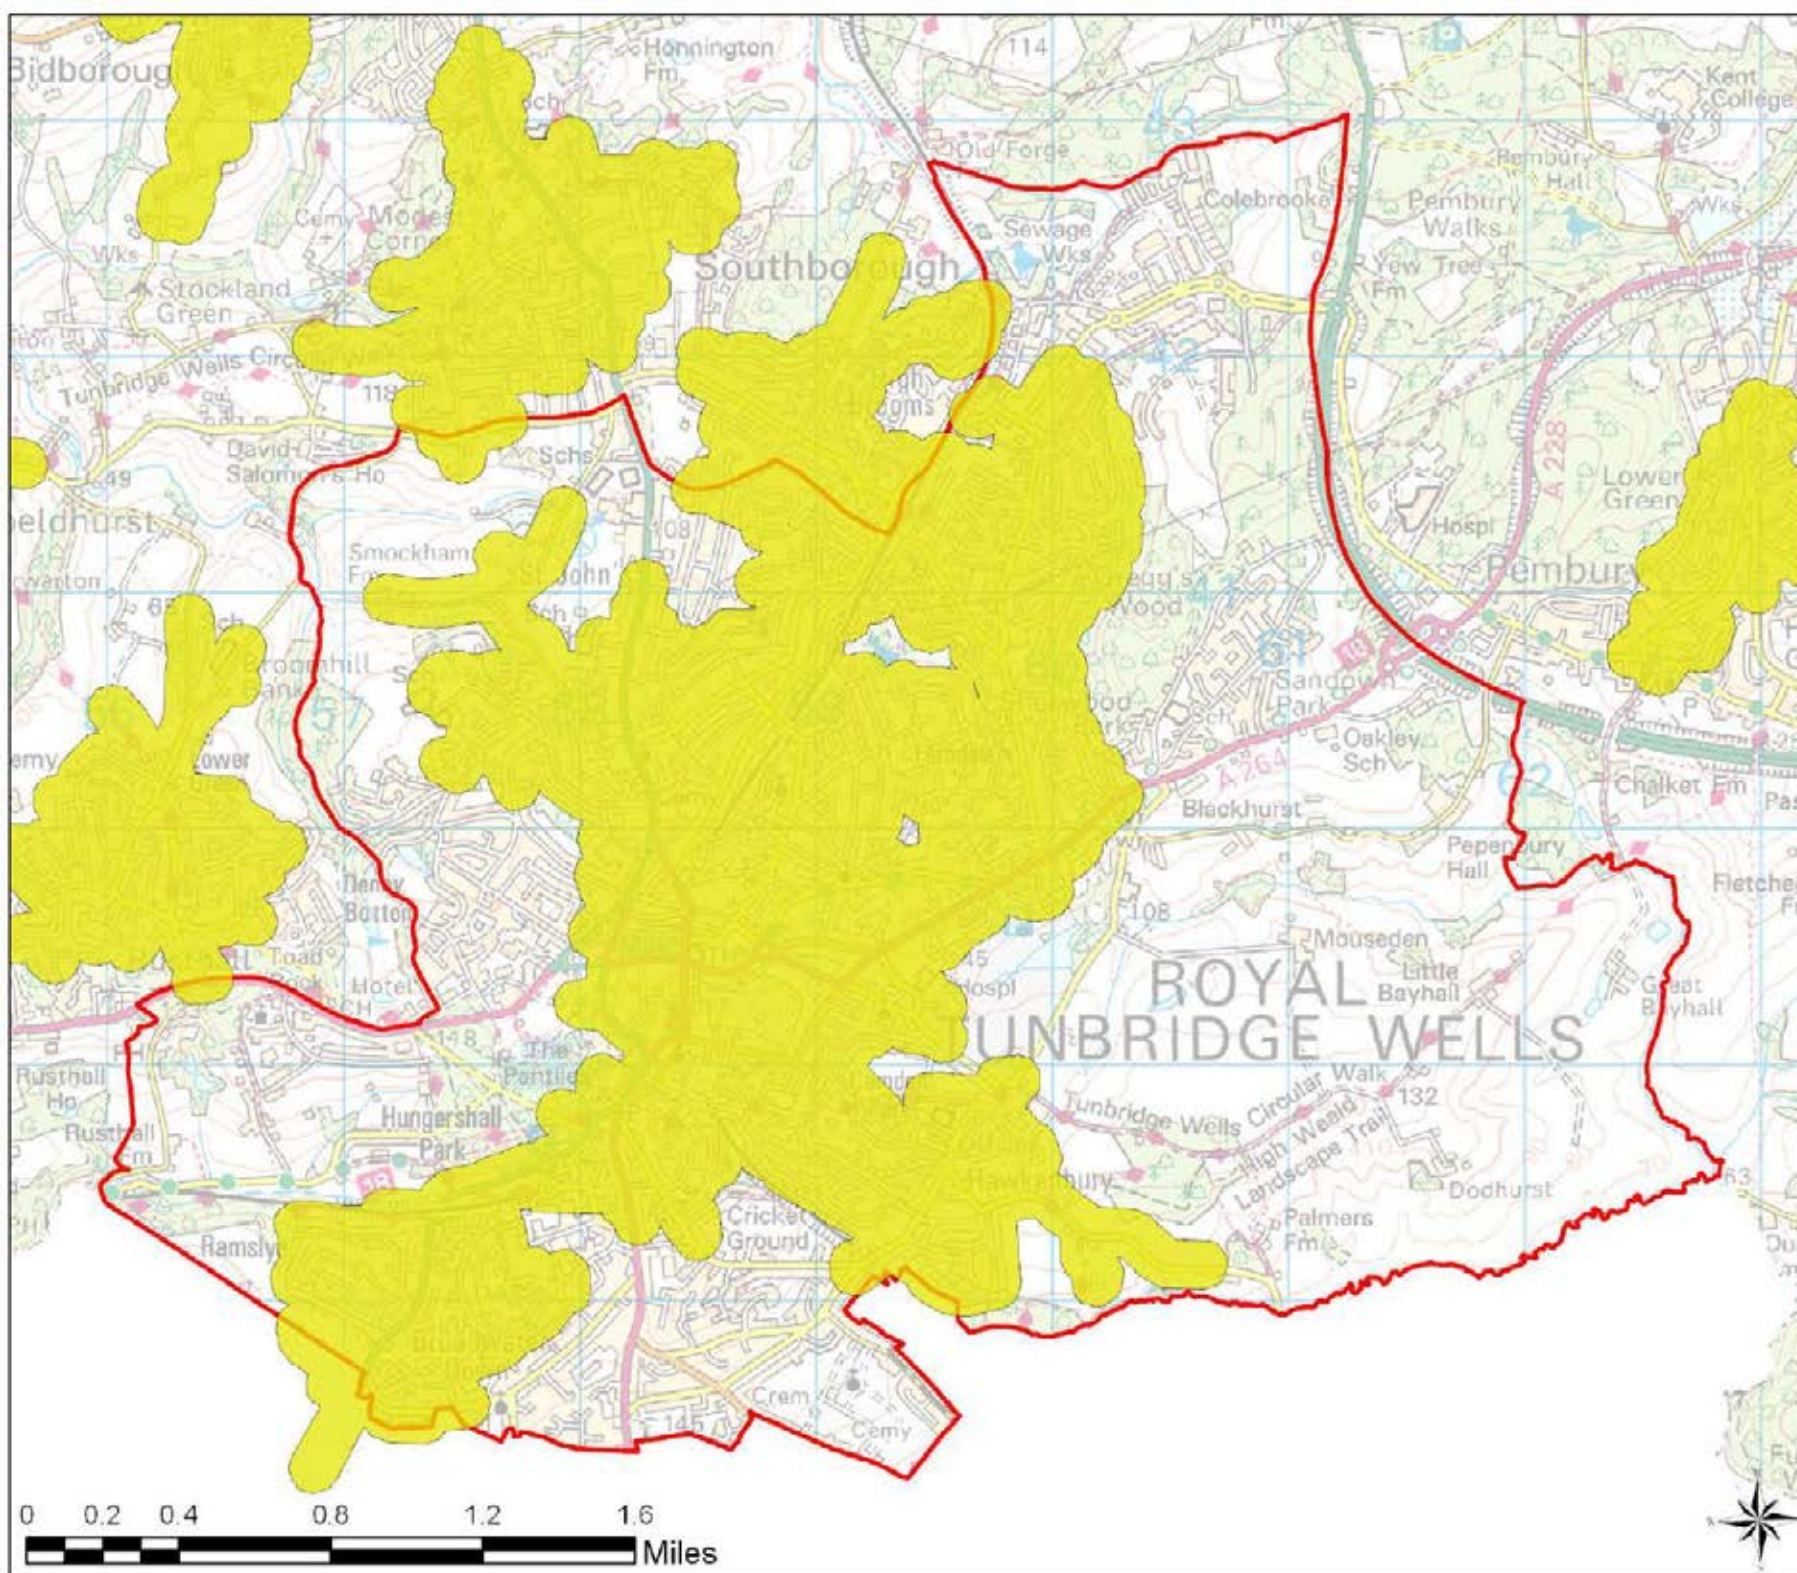

Scale: 1:24,000

Map Produced on: 15-May-18

**Pembury
Access Buffers**

Legend

- Parish Boundary
- Child Buffer 10 Minutes

**Tunbridge Wells
Open Space Study**

Scale: 1:29,000

Map Produced on: 15-May-18

Royal Tunbridge Wells Access Buffers

Legend

- Parish Boundary
- Child Buffer 10 Minutes

Tunbridge Wells Open Space Study

Scale: 1:32,000

Map Produced on: 15-May-18

Rusthall
Access Buffers

Legend