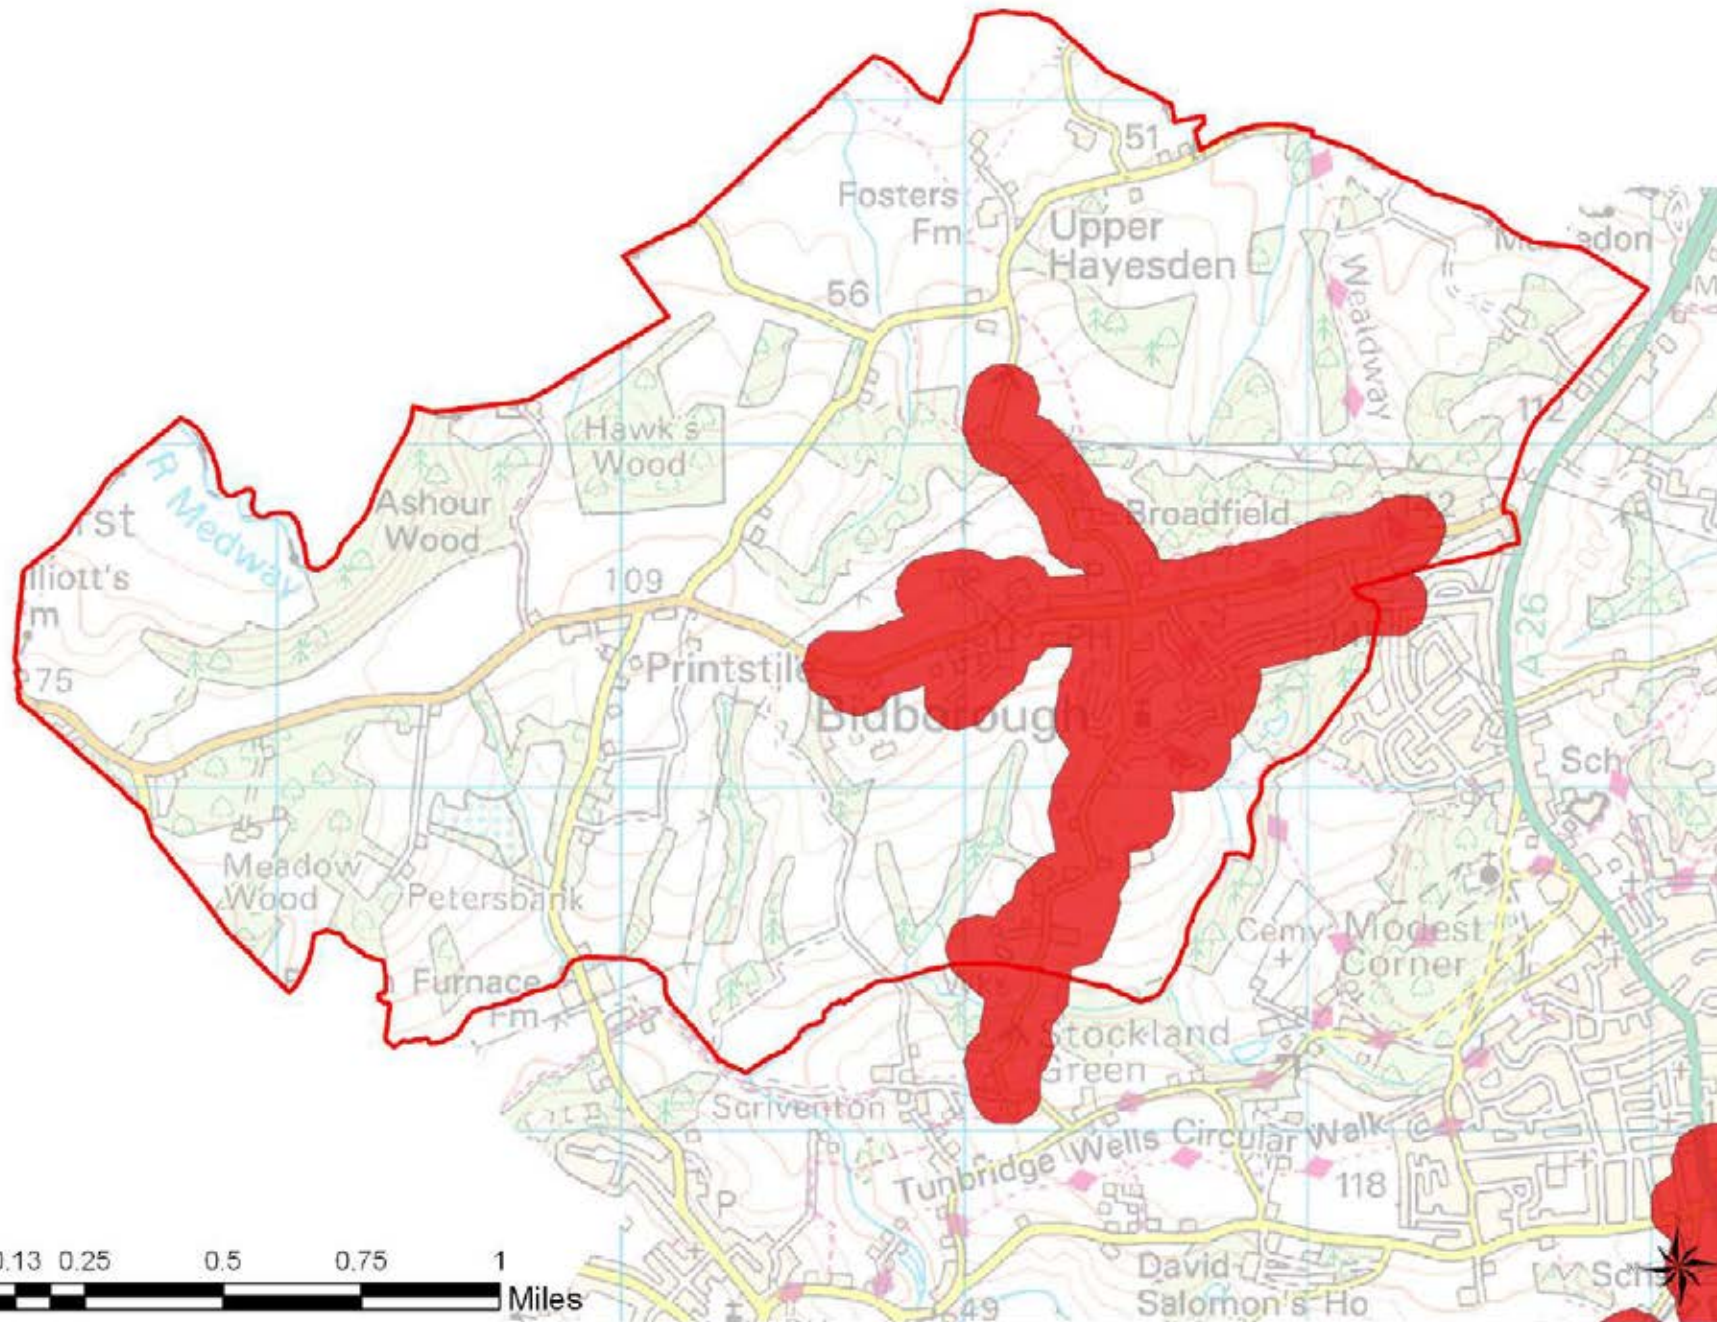

Bidborough Access Buffers

Legend

- Parish Boundary
- Youth Buffer 15 Minutes

Tunbridge Wells
Open Space Study

Scale: 1:22,000

Map Produced on: 11-May-18