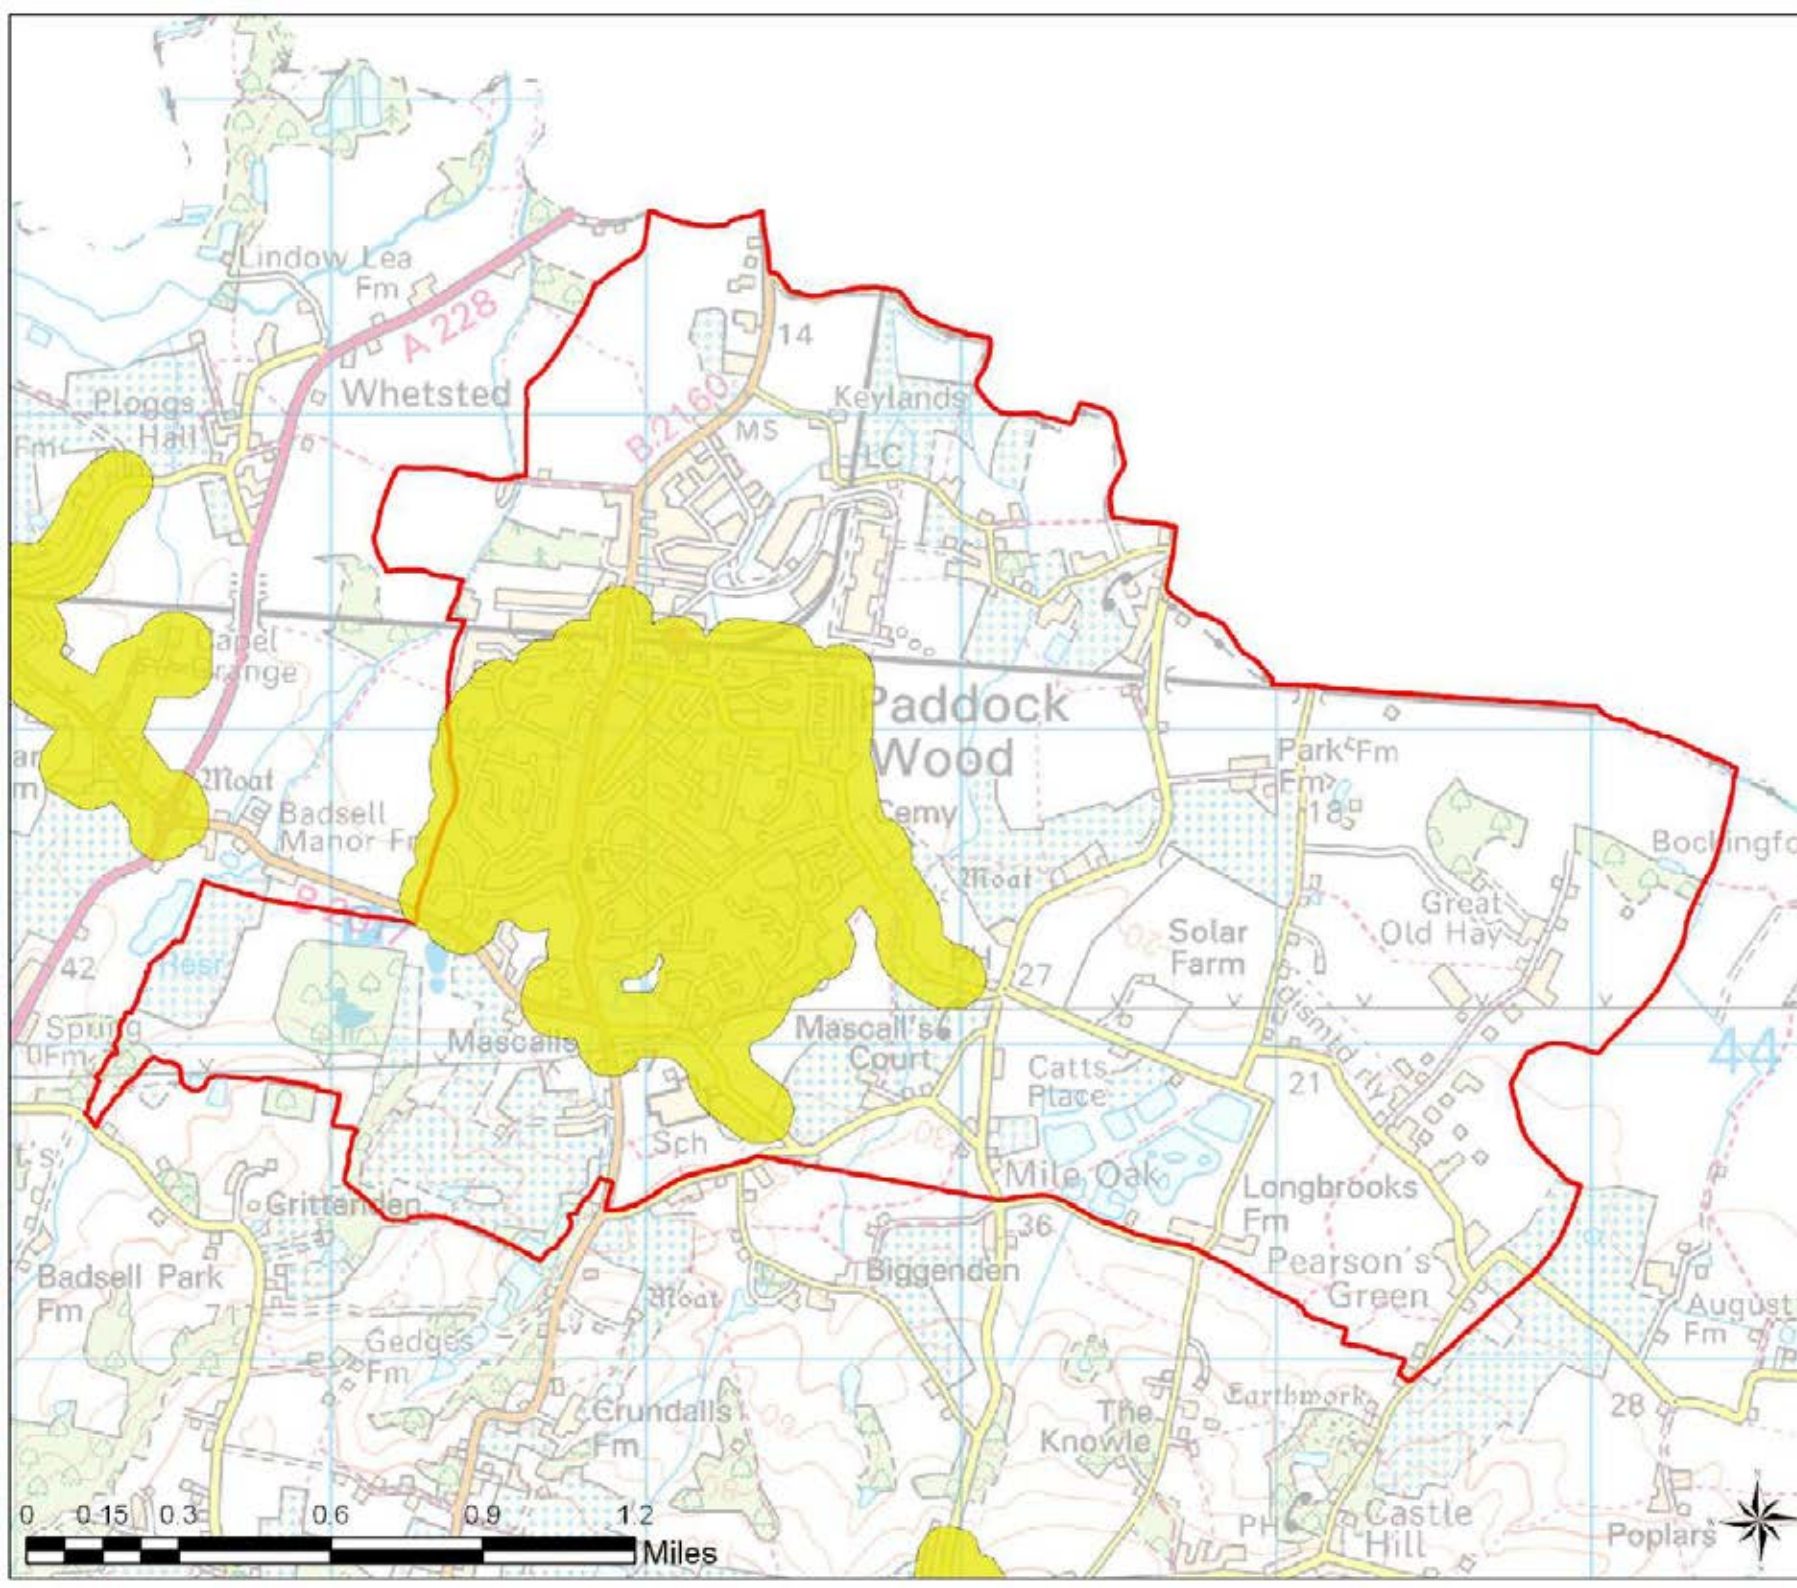

Tunbridge Wells Open Space Study

Scale: 1:24,000

Map Produced on: 15-May-18