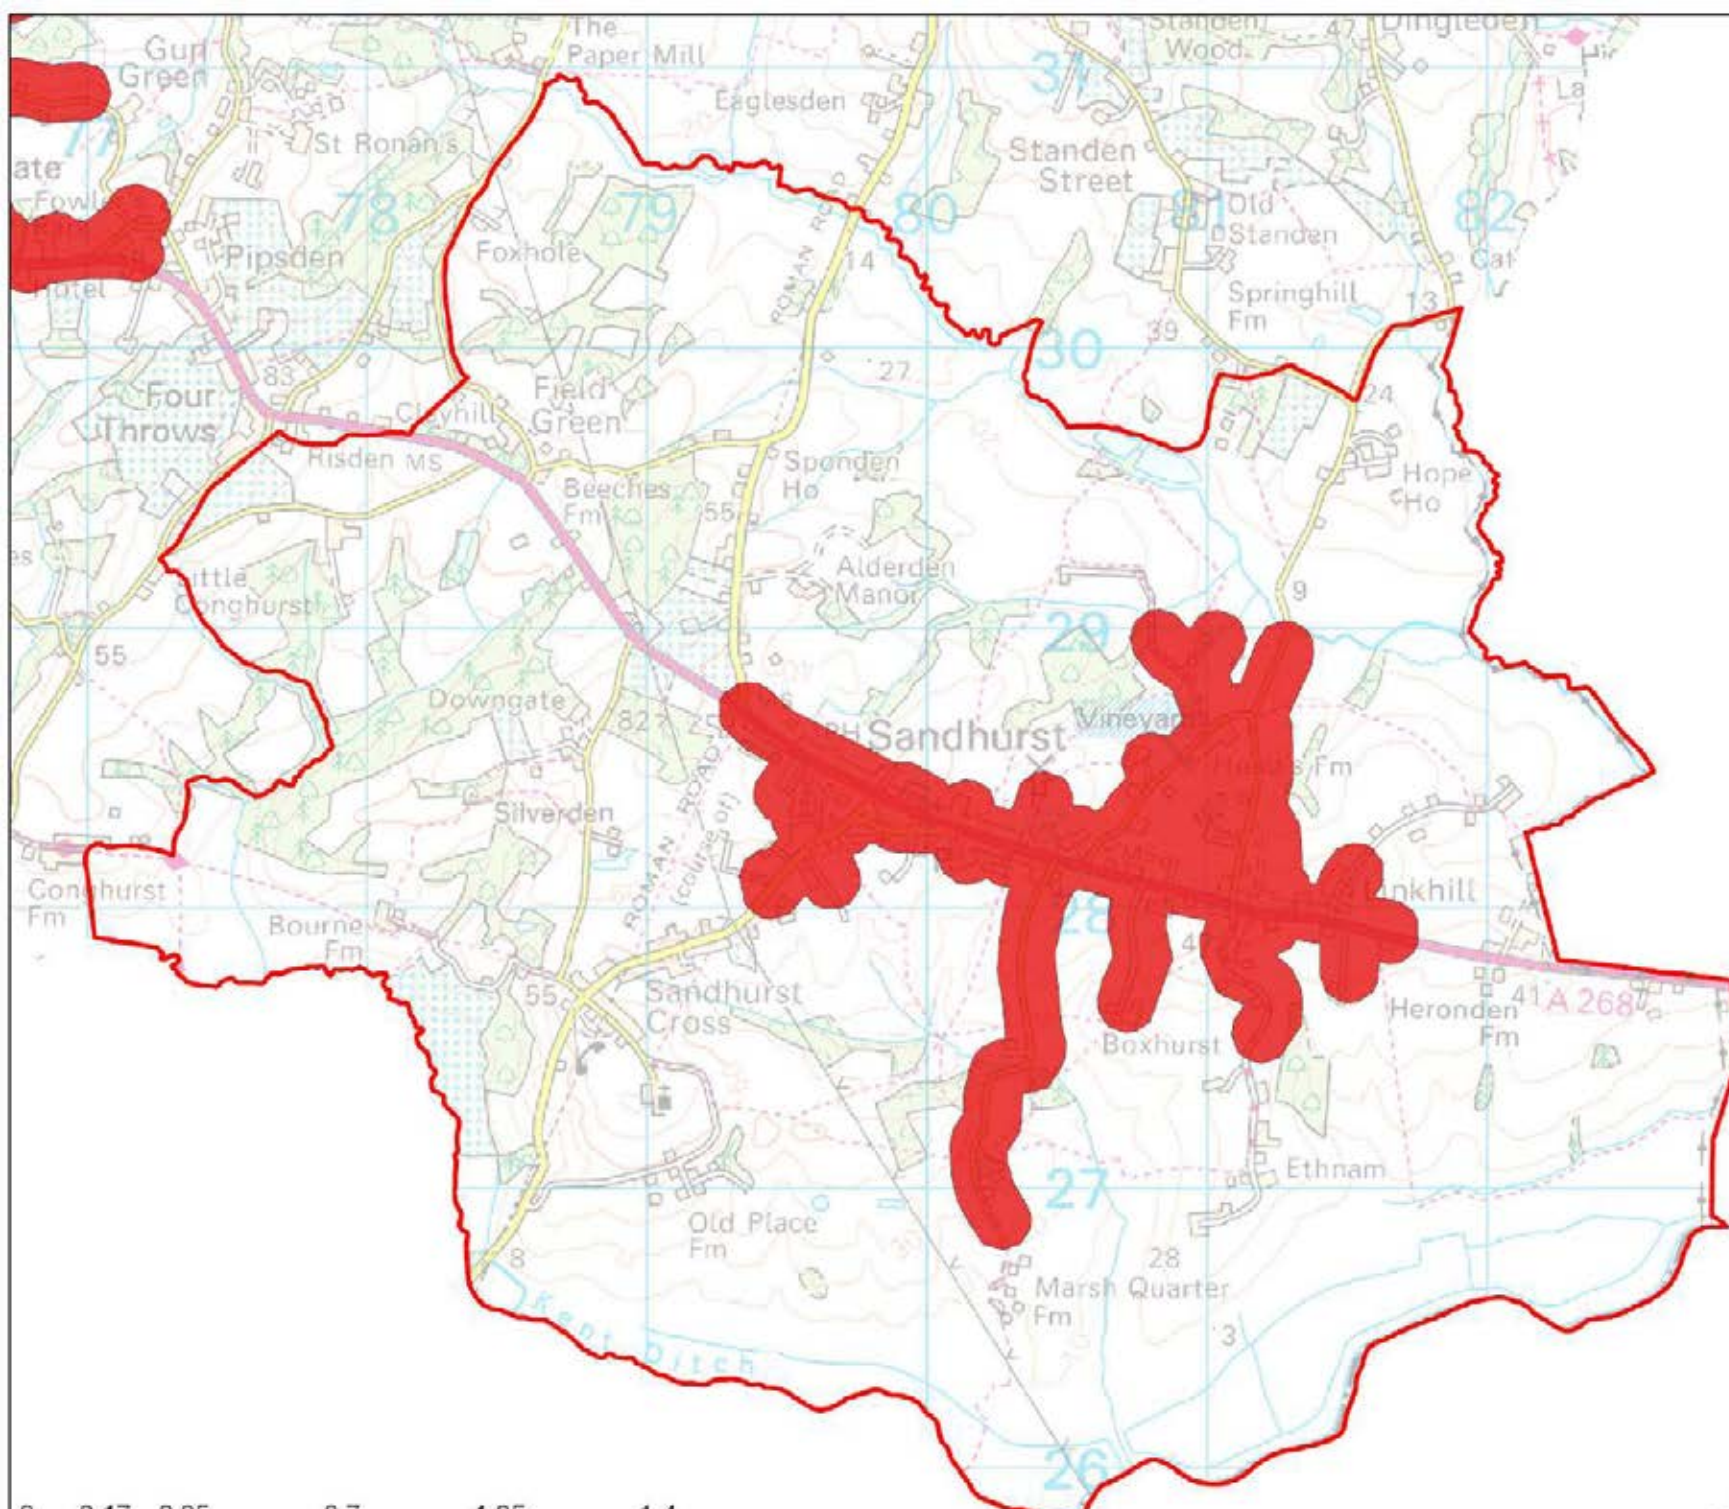

**Pembury
Access Buffers**

Legend

- Parish Boundary
- Youth Buffer 15 Minutes

**Tunbridge Wells
Open Space Study**

Scale: 1:29,000

Map Produced on: 11-May-18

Royal Tunbridge Wells Access Buffers

Legend

-  Parish Boundary
-  Youth Buffer 15 Minutes

Tunbridge Wells Open Space Study

Scale: 1:32,000

Map Produced on: 11-May-18

Rusthall Access Buffers

Legend

-  Parish Boundary
-  Youth Buffer 15 Minutes

Tunbridge Wells Open Space Study

Scale: 1:10,000

Map Produced on: 11-May-18

**Sandhurst
Access Buffers**

Legend

- Parish Boundary
- Youth Buffer 15 Minutes

Tunbridge Wells
Open Space Study

Scale: 1:27,000

Map Produced on: 11-May-18