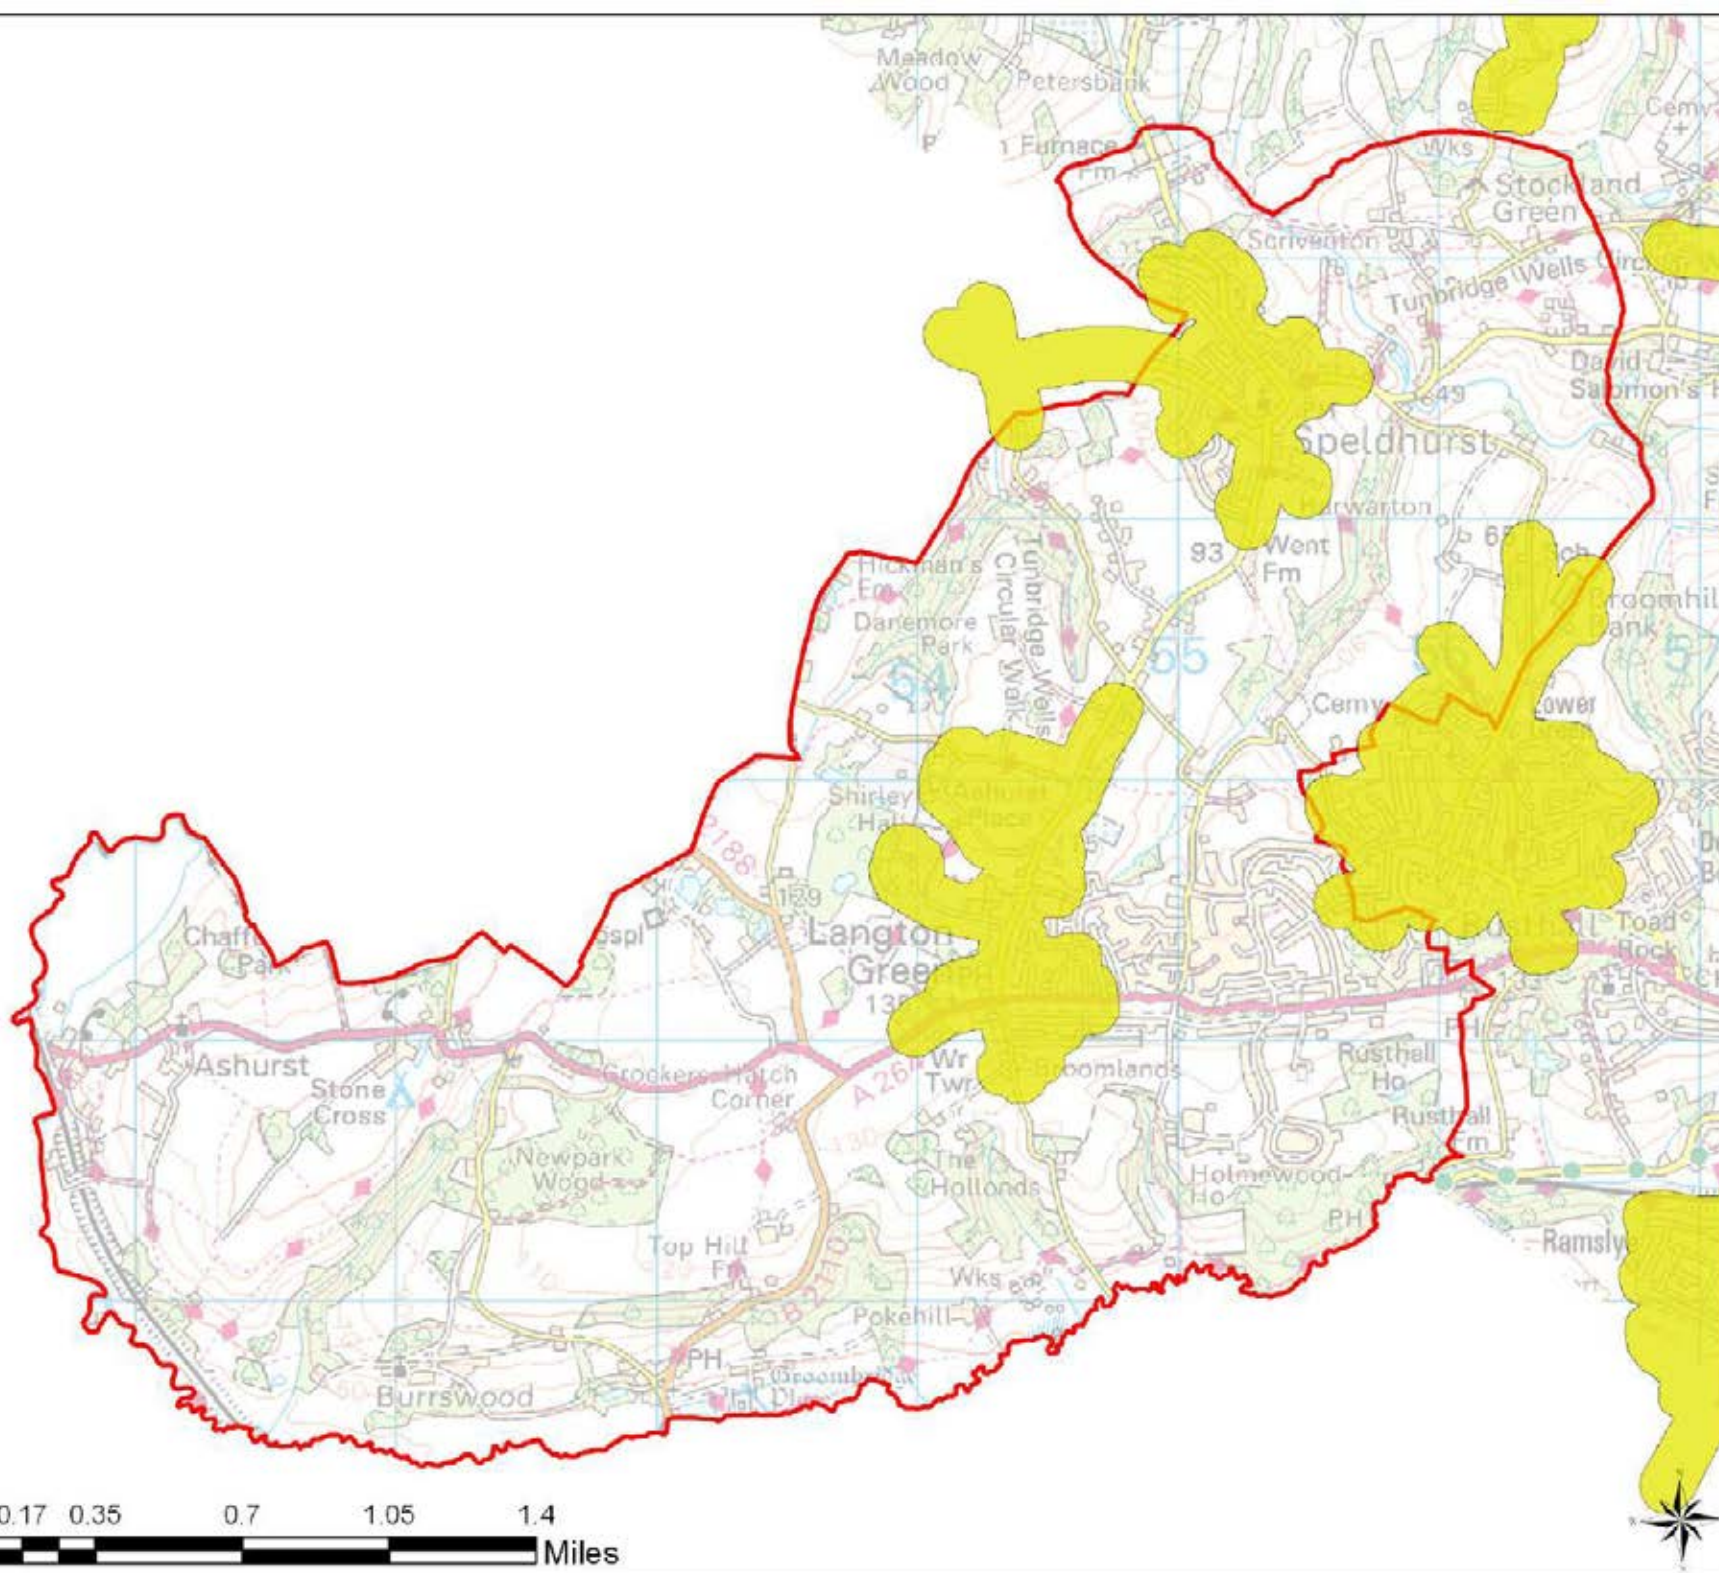

Scale: 1:27,000

Map Produced on: 15-May-18

Southborough
Access Buffers

Legend

- ▭ Parish Boundary
- ▭ Child Buffer 10 Minutes

Tunbridge Wells
Open Space Study

Scale: 1:19,000

Map Produced on: 15-May-18