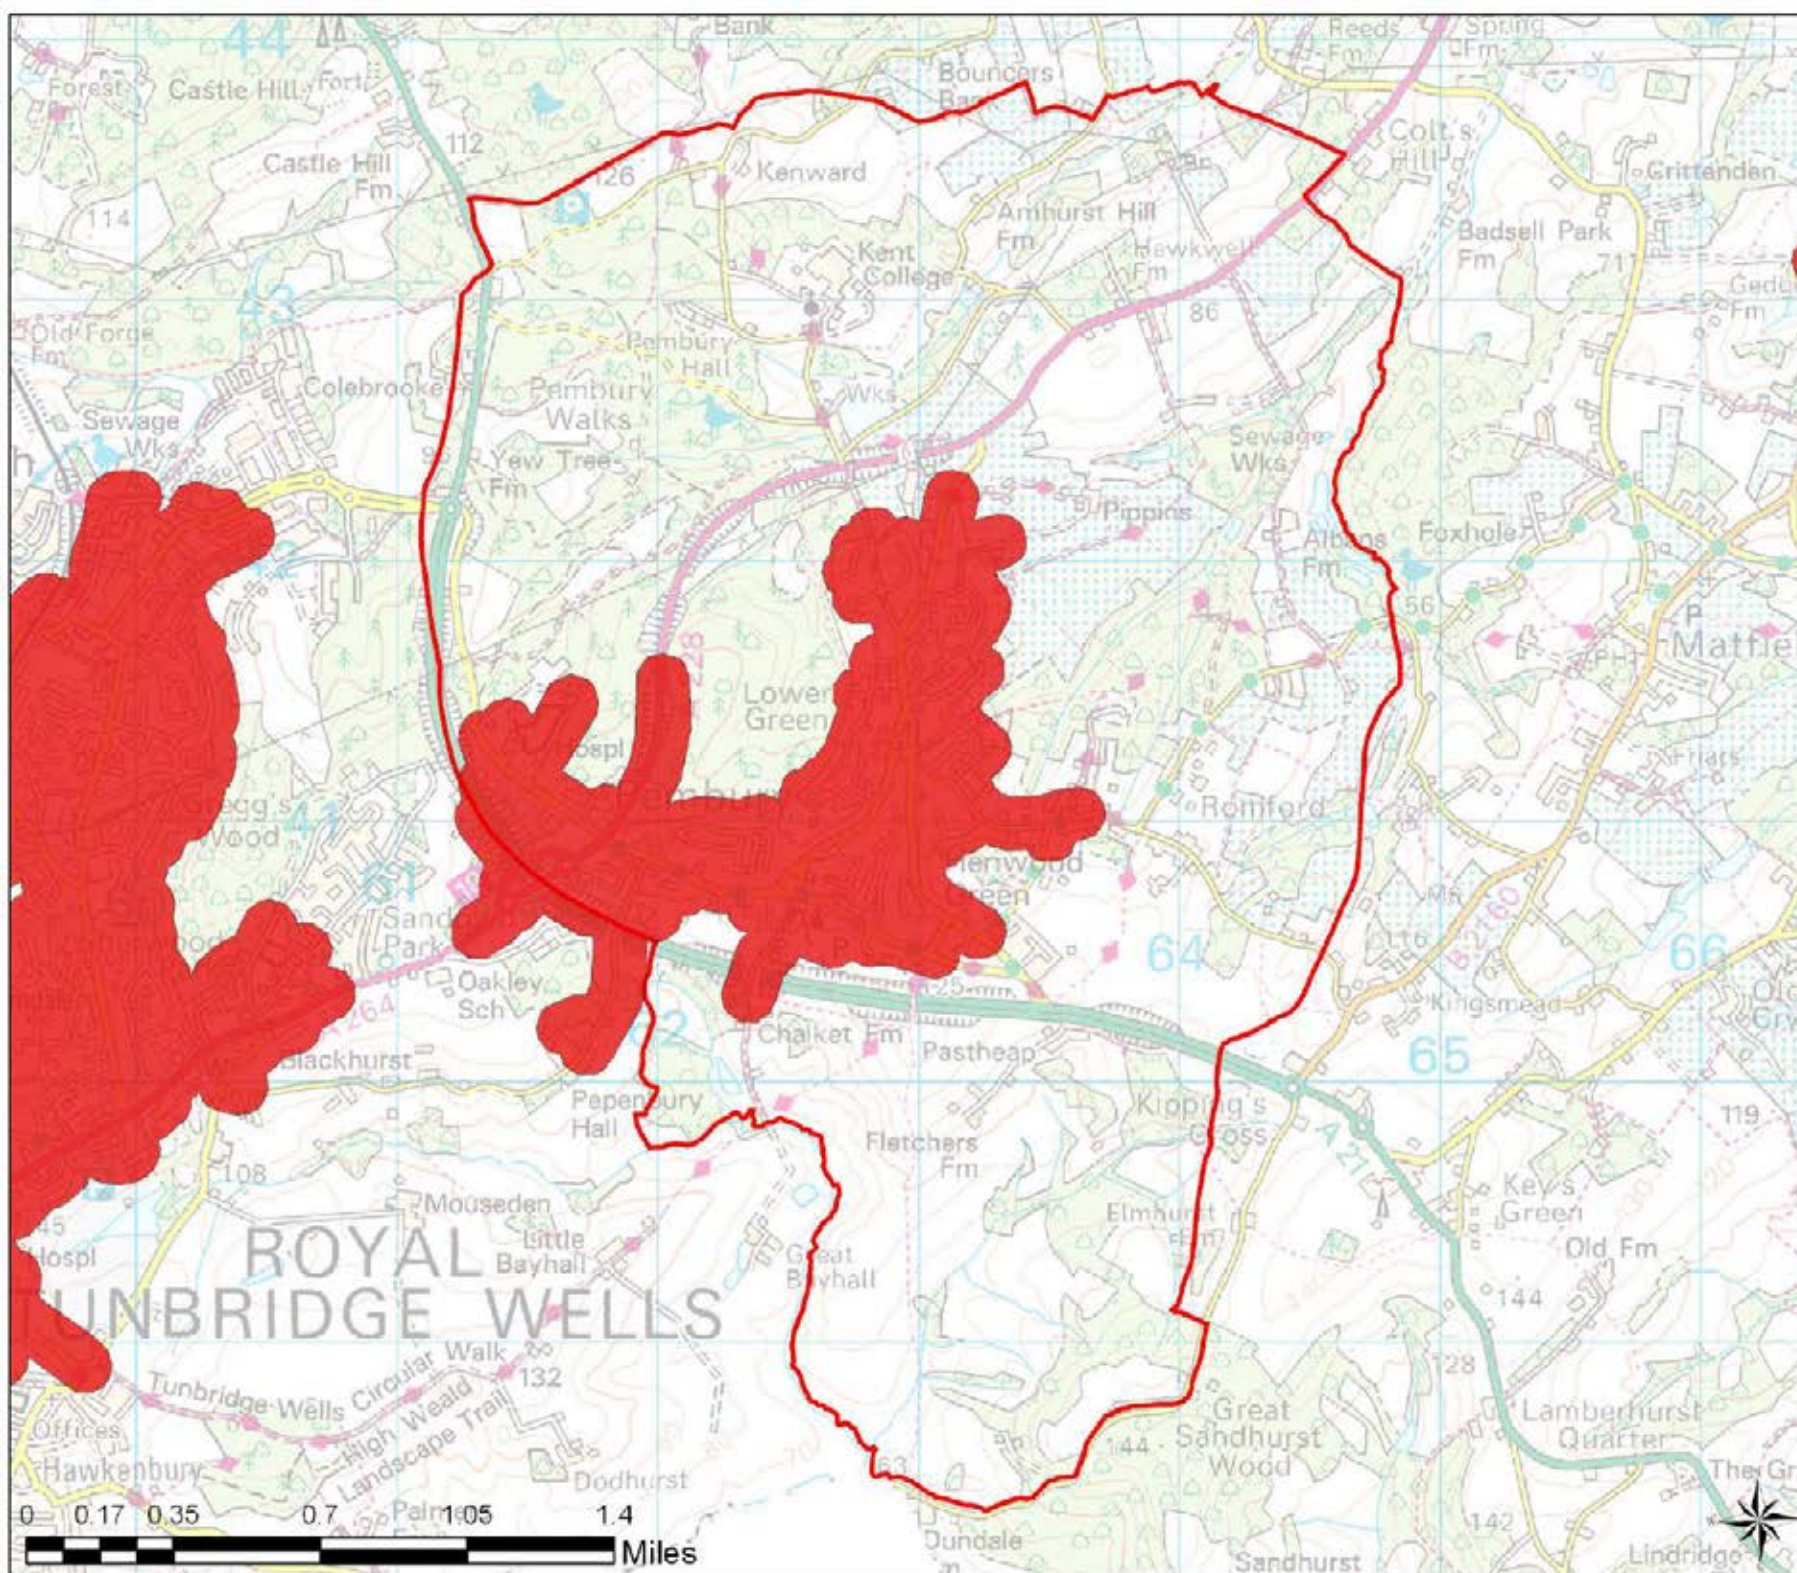

Scale: 1:44,000

Map Produced on: 11-May-18

Paddock Wood Access Buffers

Legend

-  Parish Boundary
-  Youth Buffer 15 Minutes

Tunbridge Wells
Open Space Study

Scale: 1:24,000

Map Produced on: 11-May-18

**Pembury
Access Buffers**

Legend

- Parish Boundary
- Youth Buffer 15 Minutes

**Tunbridge Wells
Open Space Study**

Scale: 1:29,000

Map Produced on: 11-May-18

Royal Tunbridge Wells Access Buffers

Legend