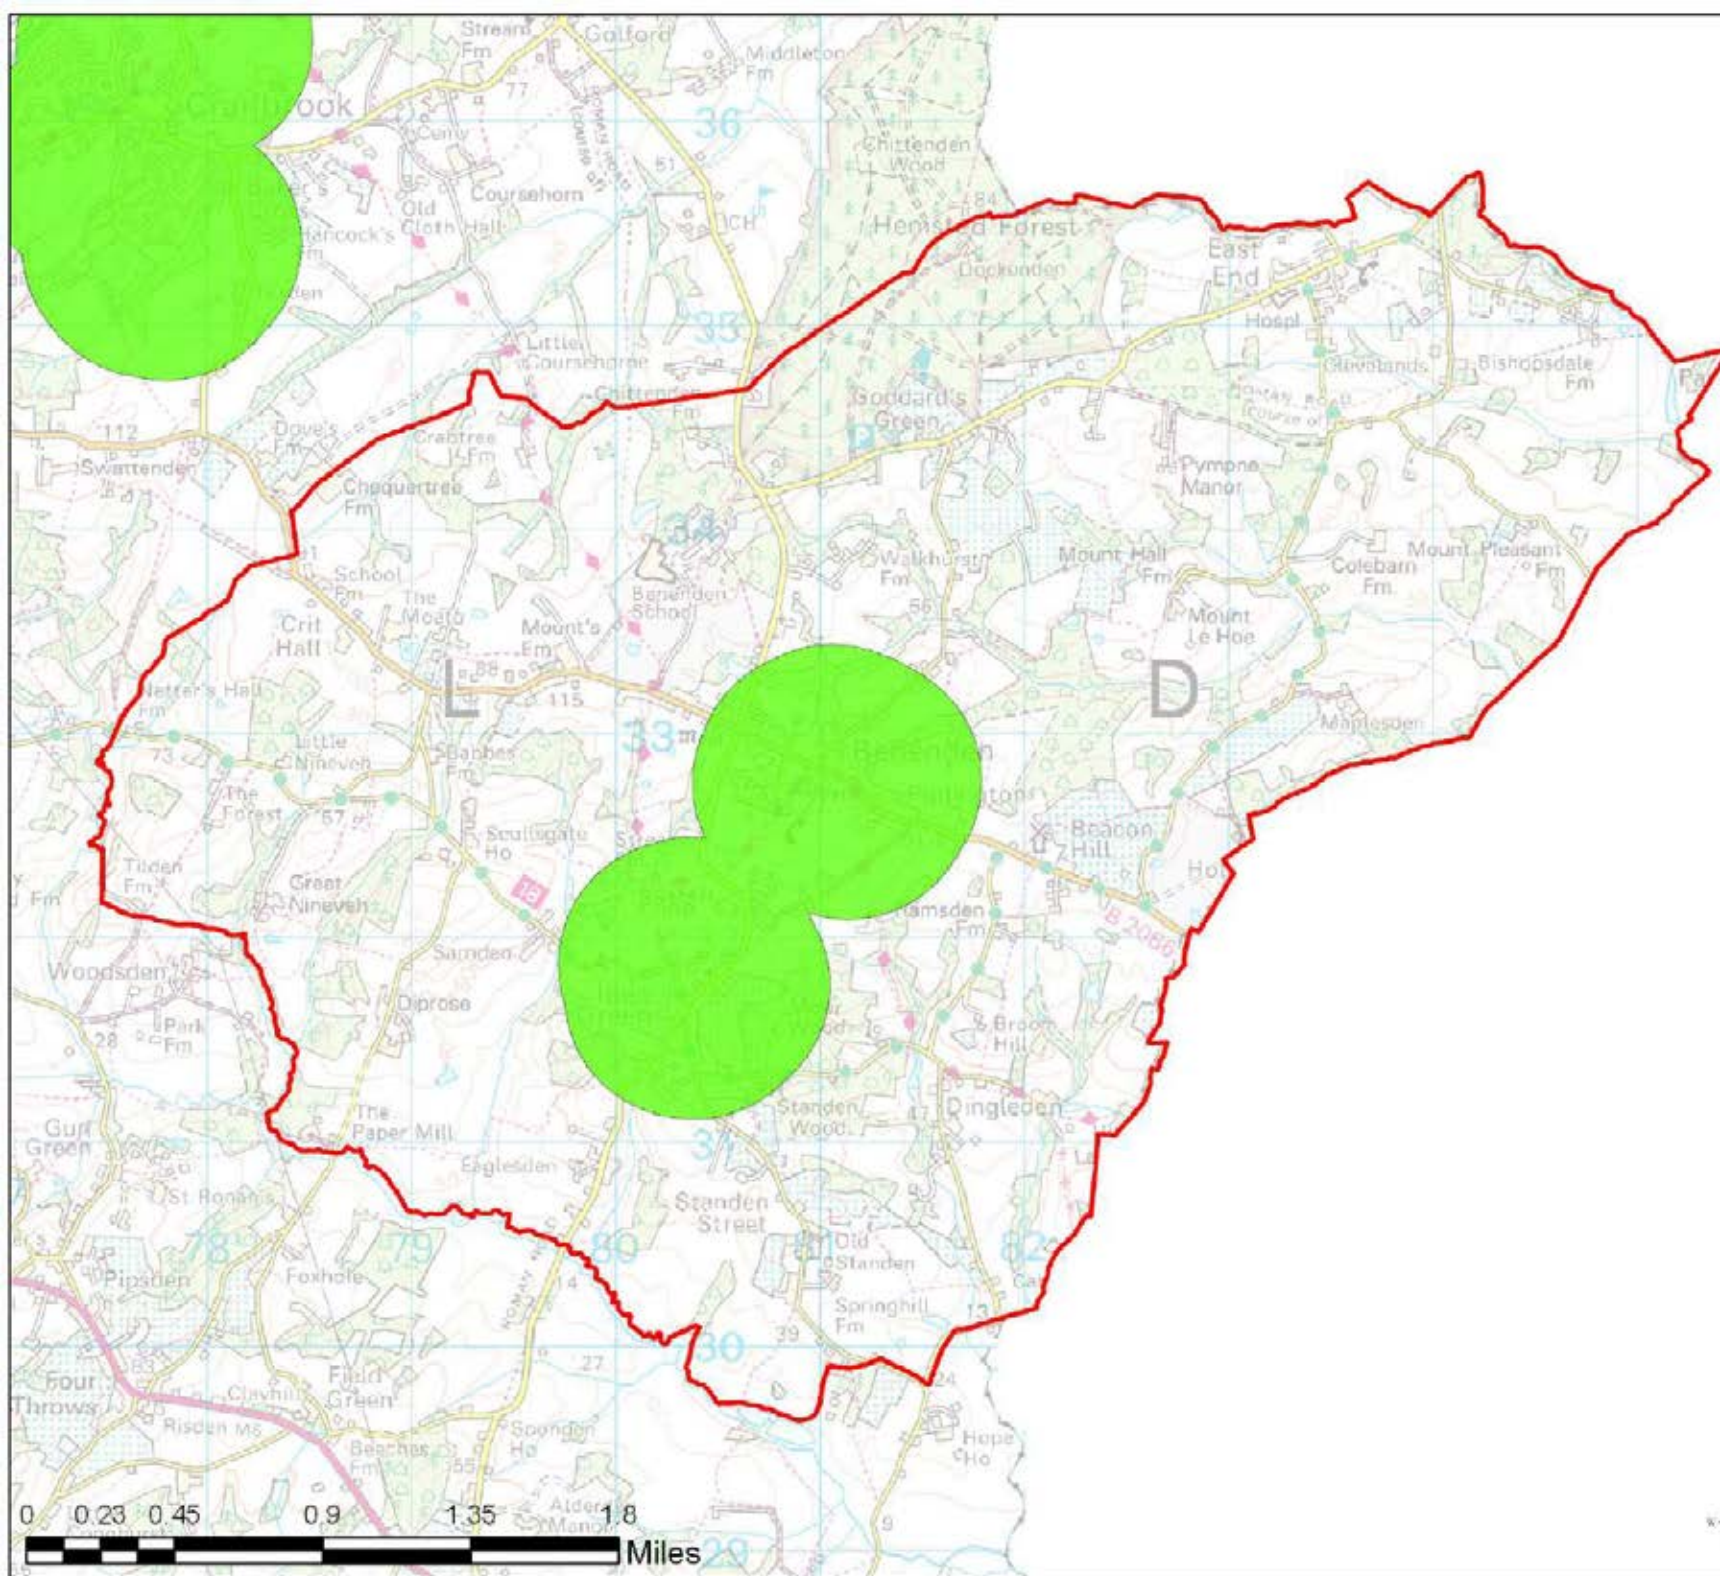

Parks and Recreation Grounds

(600m Linear Buffers)

**Benenden
Access Buffers**

Legend

- ▭ Parish Boundary
- ▭ Park and Recreation Ground (600m)

**Tunbridge Wells
Open Space Study**

Scale: 1:37,000

Map Produced on: 11-May-18