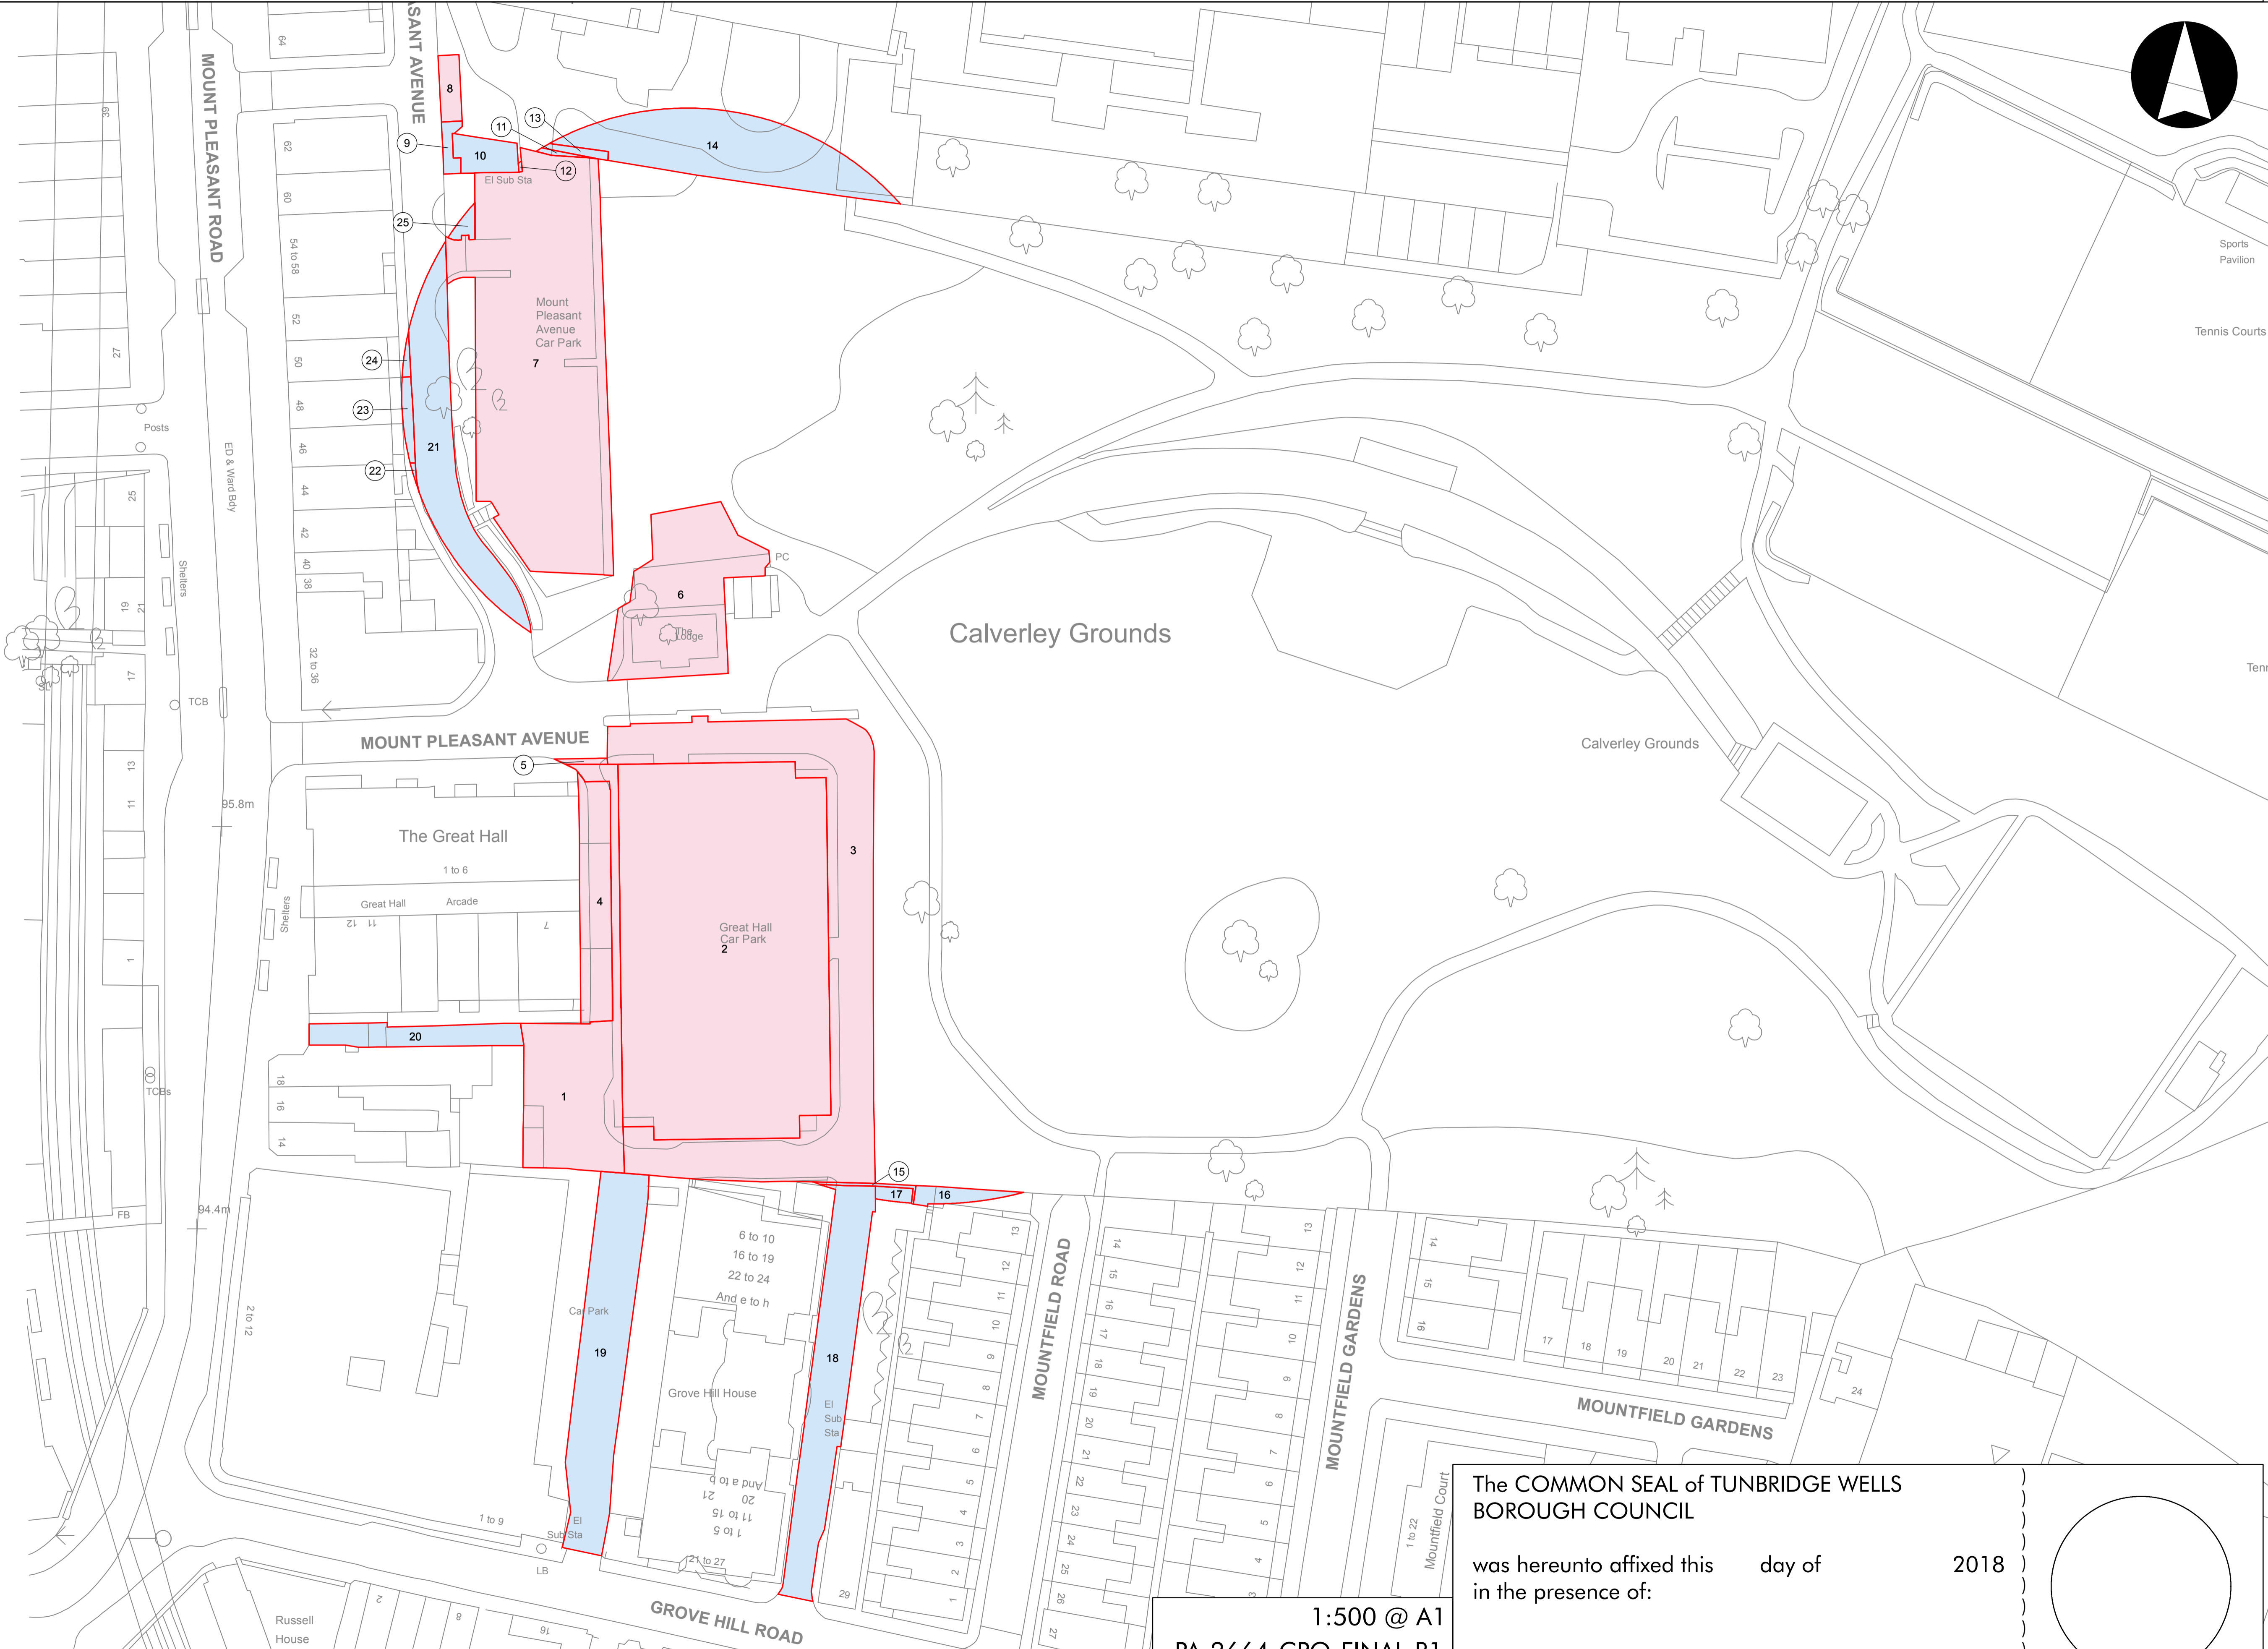

MAP REFERRED TO IN THE TUNBRIDGE WELLS BOROUGH COUNCIL (CALVERLEY SQUARE) COMPULSORY PURCHASE ORDER 2018

The COMMON SEAL of TUNBRIDGE WELLS
BOROUGH COUNCIL

was hereunto affixed this day of 2018
in the presence of:
.....
a duly authorised officer

1:500 @ A1
PA-2664-CPO-FINAL-R1
13/08/2018