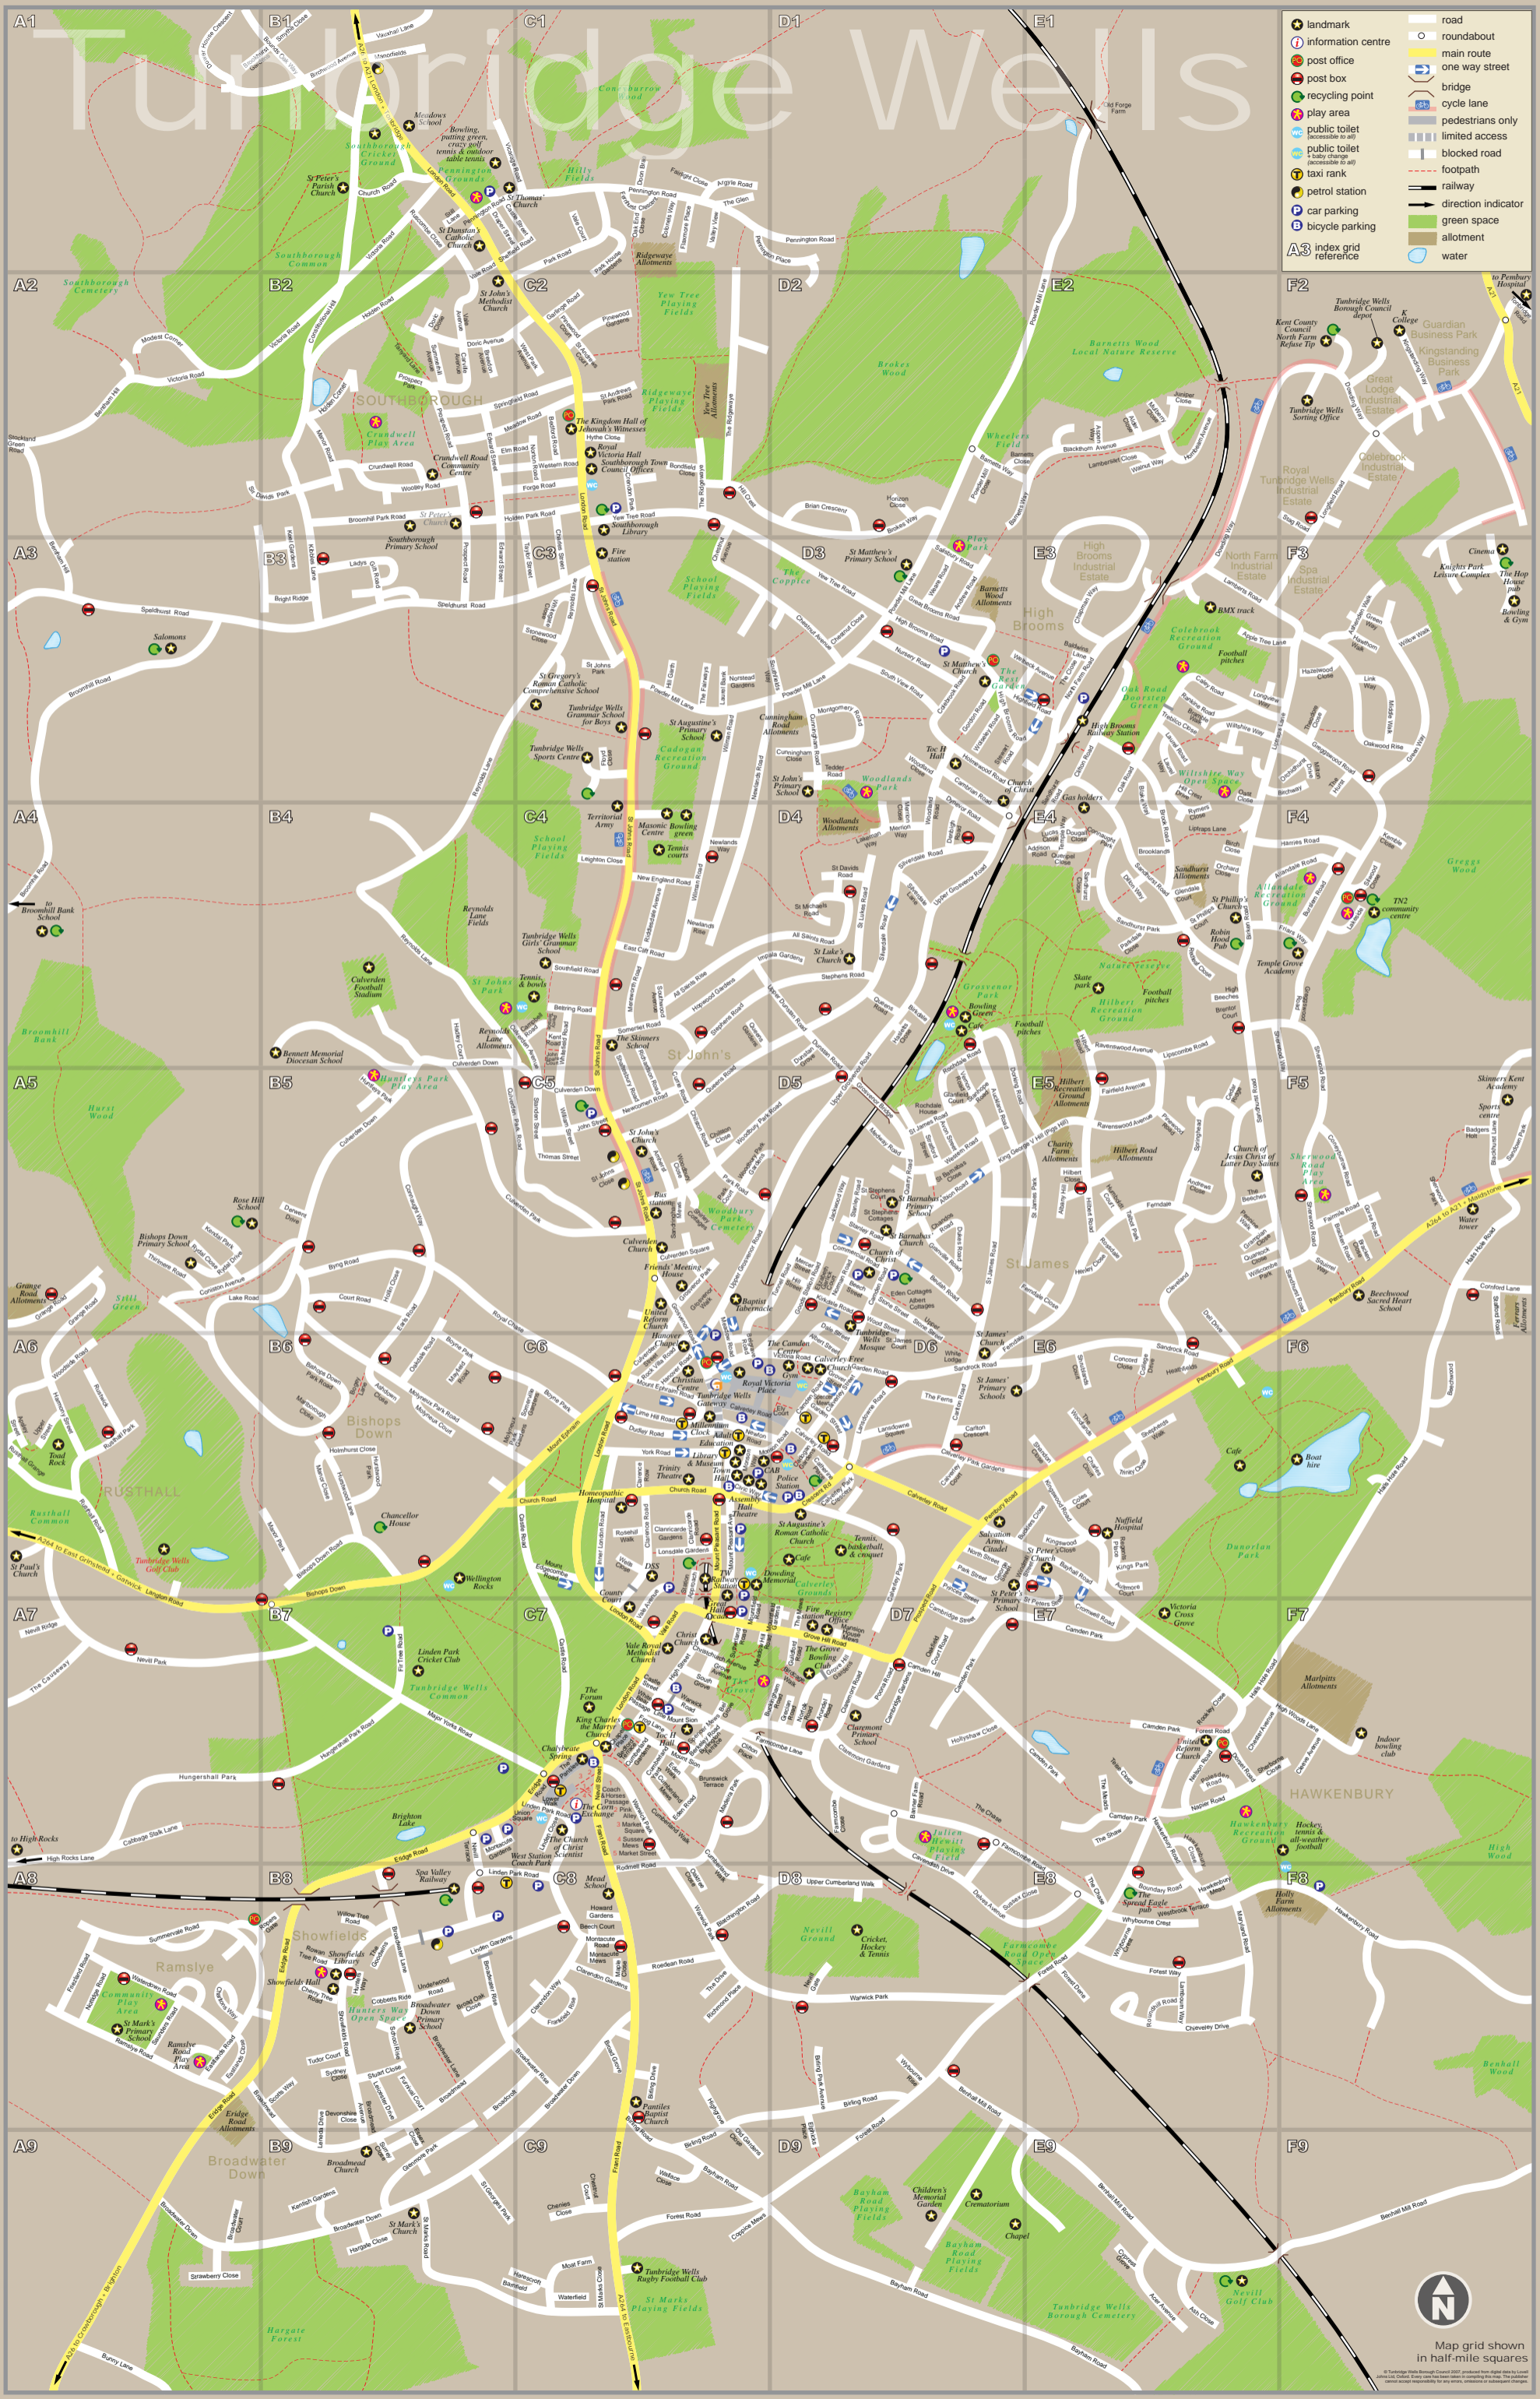

# Tunbridge Wells

- landmark
- information centre
- post office
- post box
- recycling point
- play area
- public toilet
- public toilet
- taxi rank
- petrol station
- car parking
- bicycle parking
- road
- roundabout
- main route
- one way street
- bridge
- cycle lane
- pedestrians only
- limited access
- blocked road
- footpath
- direction indicator
- green space
- allotment
- water

Map grid shown in half-mile squares